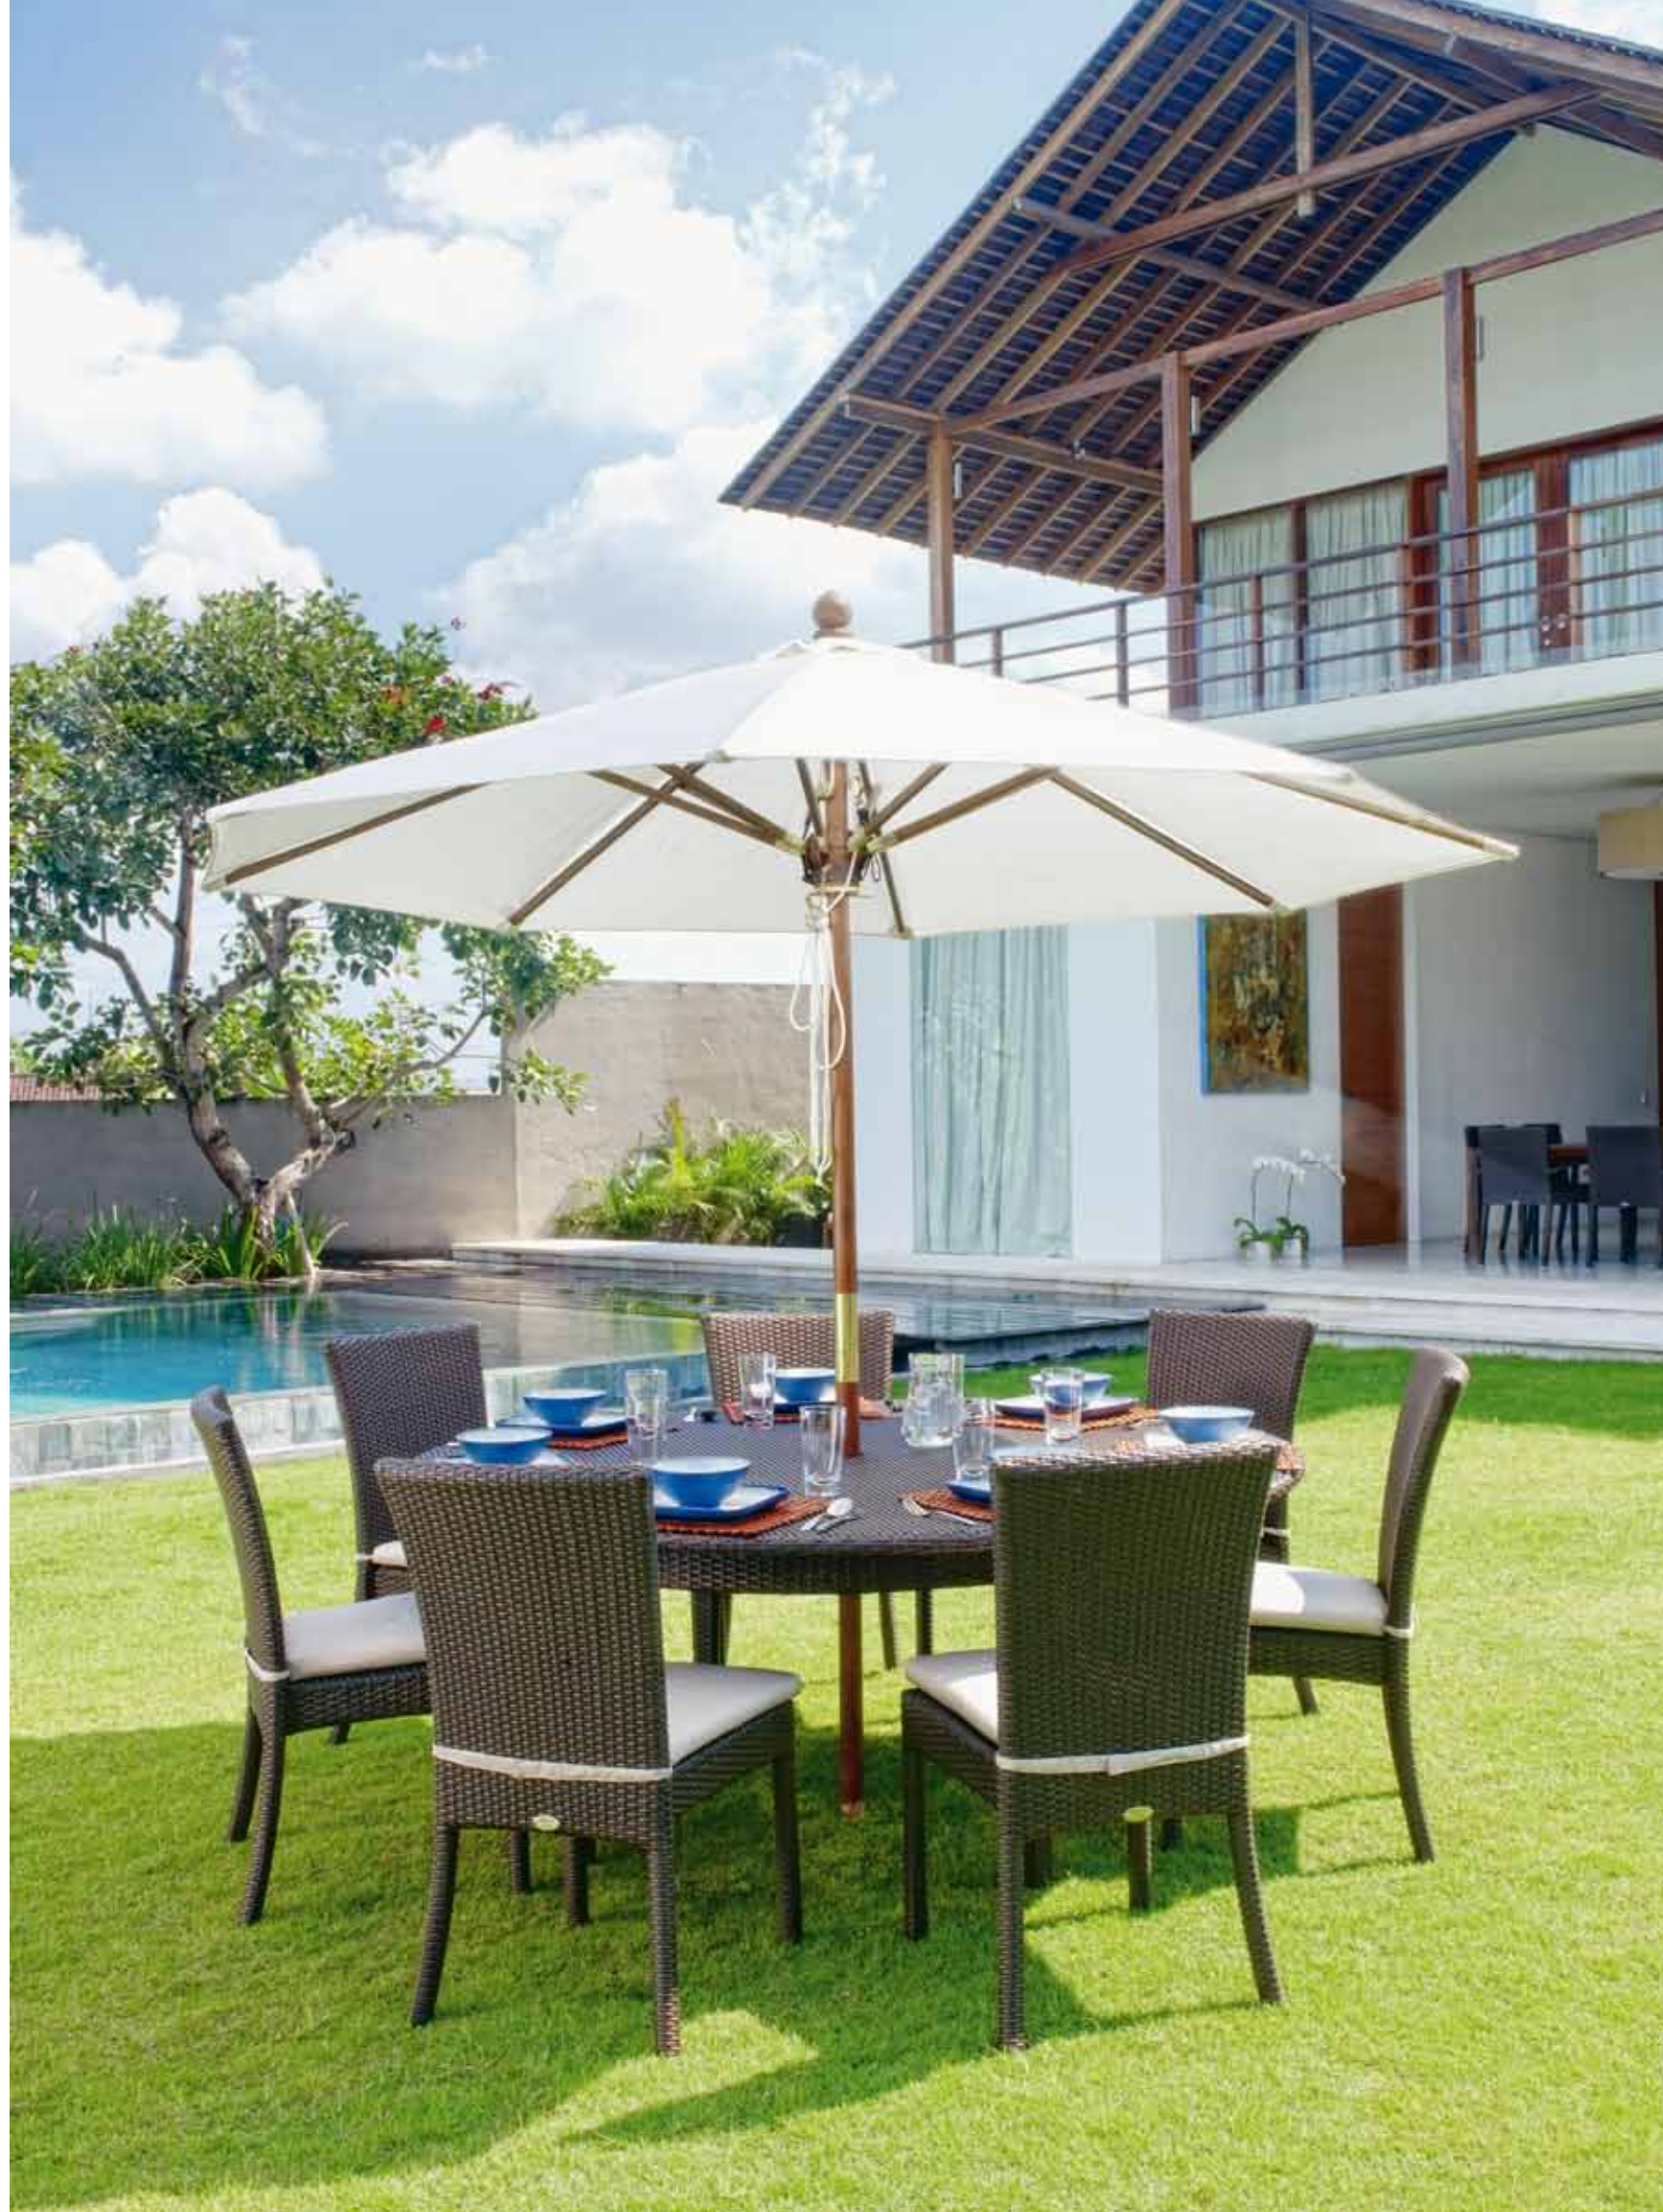

2365 DINING ARMCHAIR
59 ↔ 66 ↗ 82 † cm.
23,2 ↔ 25,9 ↗ 32,2 † inches
Sillón
Fauteuil
Poltroncina
Armlehnstuhl

2366 OVAL DINING TABLE
200 ↔ 100 ↗ 74 † cm.
78,7 ↔ 39,3 ↗ 29,1 † inches
Mesa comedor
Table ovale
Tavolo ovale
Eßtisch oval

Ria.DNG | SKYLINE FOR THE LIGHT | 74 · 75

2420 ROUND DINING TABLE
180 Ø ↔ 74 † cm.
70,8 Ø ↔ 29,1 † inches
Mesa comedor
Table
Tavolo
Eßtisch

2423 DINING CHAIR
57 ↔ 57 † 93 † cm.
22,4 ↔ 22,4 † 36,6 † inches
Silla comedor
Chaise
Sedia
Stuhl

22762 TEAK UMBRELLA
270 ↔ 270 † 252 † cm.
106,2 ↔ 106,2 † 99,2 † inches
Sombrilla de teka
Parasol teka
Ombrellone
Sonnenschirm

JB CHOCOLATE