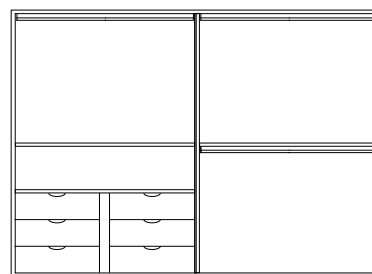

Interno disponibile per
Internal configuration for

diletta large

3 bastoni appendi abiti
2 ripiani mobili
1 cassetiera a 6 cassetti

3 clothes poles
2 removable shelves
1 built-in six-drawer chest