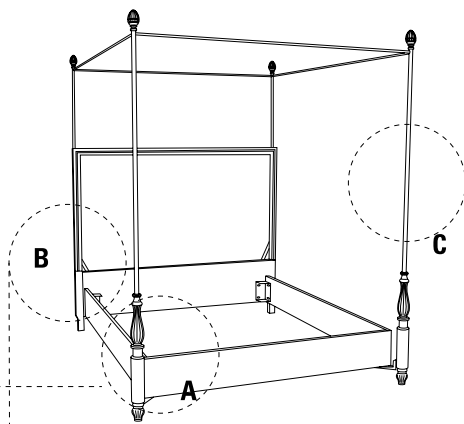

Avvitare sul tornito in legno del baldacchino il montante in tubo dritto.
Screw the straight tubular upright onto the turned wooden canopy post.

Inserire nella parte superiore dei quattro montanti gli angolari in ferro e avvitare le quattro cipolle in legno.
Insert the metal angles into the upper portion of the four mounts and screw the four wooden finials into place

Inserire le due aste corte in ferro in corrispondenza della testata e della pediera, successivamente le due aste lunghe in corrispondenza delle fasce laterali. Avvitare le quattro aste con i bulloni a stella.
Insert the two short metal rods into the headboard and footboard, then the two long rods into the side panels. Screw on the four rods using the cross-headed bolts.

Per completare la stabilità del baldacchino avvitare le due viti sui montanti in tubo piegati sul retro testata.
To assure the stability of the canopy, screw the two screws into the bent tubular uprights in the rear of the headboard.

Fissare i teli di organza con dei fiocchi sulle aste.
Tie the organza curtains to the posts.