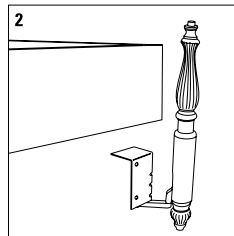

Fissare la fascia laterale e la pediera mediante la squadretta in ferro utilizzando i quattro bulloni corti in dotazione.

Fix the side panel and footboard using the metal bracket using the four short bolts supplied