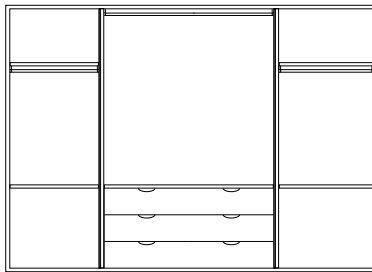

Interno disponibile per
Internal configuration for

adele 4/a
romeo 4/a

3 bastoni appendi abiti
4 ripiani
1 cassetiera a 3 cassetti

3 clothes poles
2 shelves
1 built-in three-drawer chest