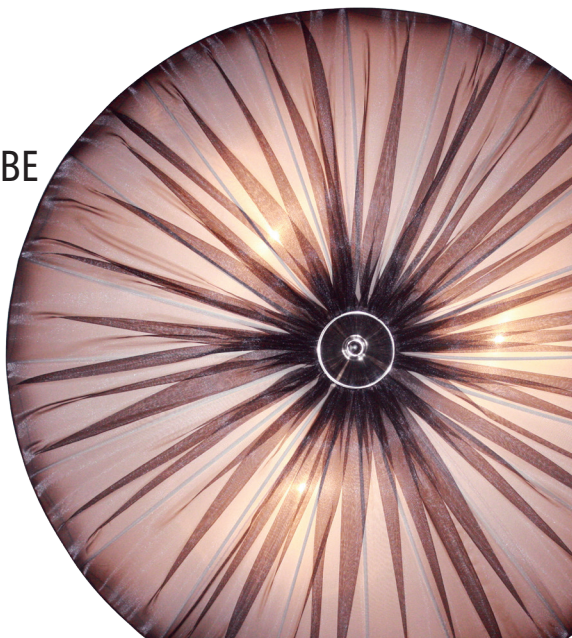

Body: Brass & Blown Glass | Finish: Polished Gold

DIMENSIONS

Width 120 cm · 47.2 "

Height 100 cm · 39.4 "

AVAILABLE IN

Body: Metal finishings list available | RAL colors

“TO LOOK INTO THE EYES IS TO BE
MESMERIZED”