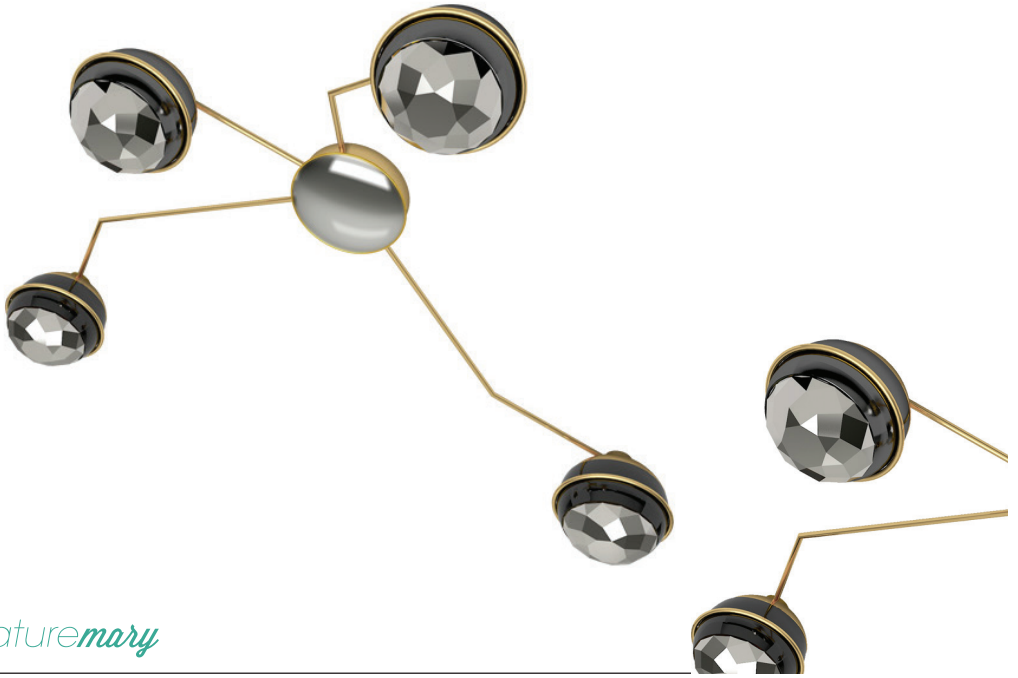

blackwidow_{walllamp}

naturemary

STD PRODUCT FEATURES

Body: Brass | Finish: Polished Gold

Shade: Lacquered blown glass

DIMENSIONS

Width 135 cm · 53.2"

Height 97 cm · 38.2"

Depth 21 cm · 8.3"

AVAILABLE IN

Body: Metal finishings list available

Shade: RAL colors