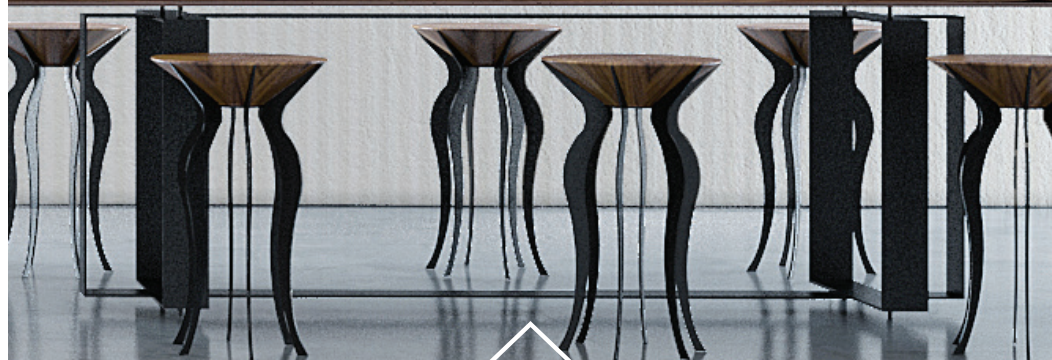

Shade: Aluminium | Finish: Black and Purple Laqueur

DIMENSIONS

Height 185 cm • 72.8"

Width 70 cm - 120 cm • 27,5" - 47,2" (adjustable)

AVAILABLE IN

Body: Metal finishigs list available & RAL colors

Shade: RAL colors