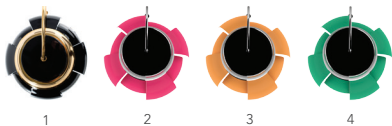

AVAILABLE IN

Colors: Black¹ | Lollipop Fuschia² | Mandarin³ | Water Lilly⁴ | RAL colours