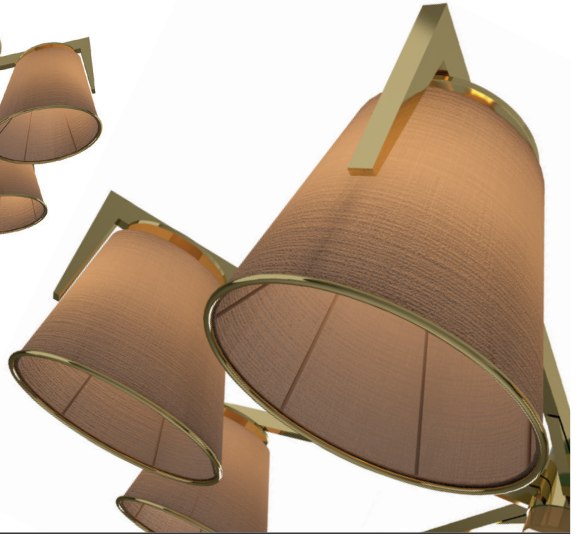

santos suspension lamp

cosmo*mary*

STD PRODUCT FEATURES

Body: Brass | Finish: Polished Gold

Shade: Fabric | Finish: Blue

DIMENSIONS

Width 100 cm · 39"

Height 57 cm · 22"

AVAILABLE IN

Body: Metal finishings list available

Shade: Fabric color card available