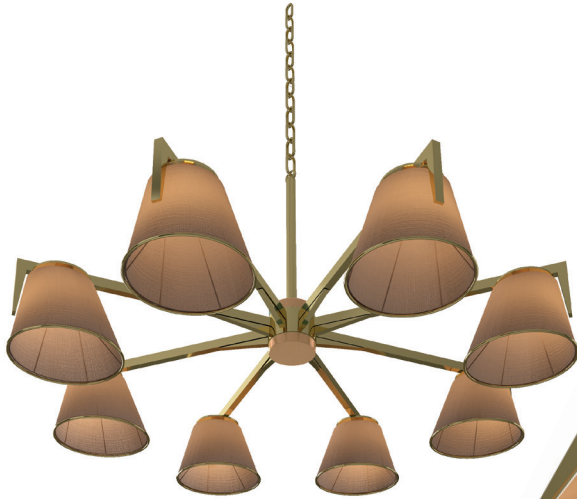

santos suspension lamp

cosmo*mary*

STD PRODUCT FEATURES

Body: Brass | Finish: Polished Gold

Shade: Fabric | Finish: Blue

DIMENSIONS

Width 100 cm · 39"

Height 57 cm · 22"

AVAILABLE IN

Body: Metal finishings list available

Shade: Fabric color card available