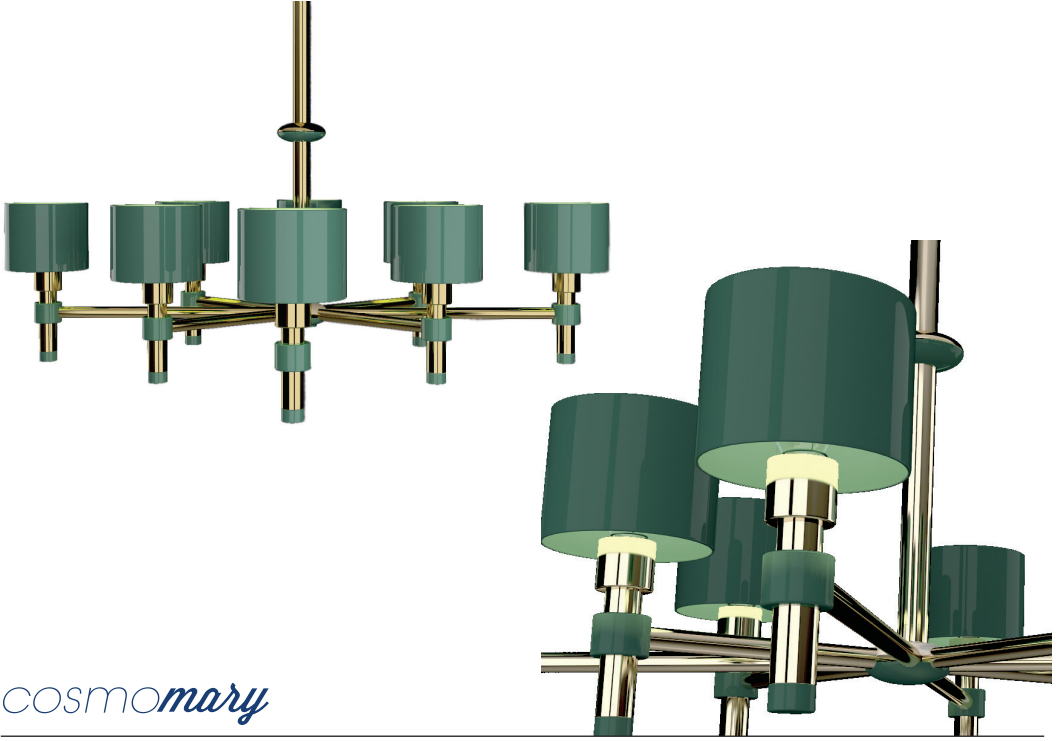

DIMENSIONS

Width 75 cm · 29.5 "

Height 23 cm · 9"

AVAILABLE IN

Body: Metal finishes list available

Shade: RAL colors

Salamanca suspensionlamp

*cosmo*mary