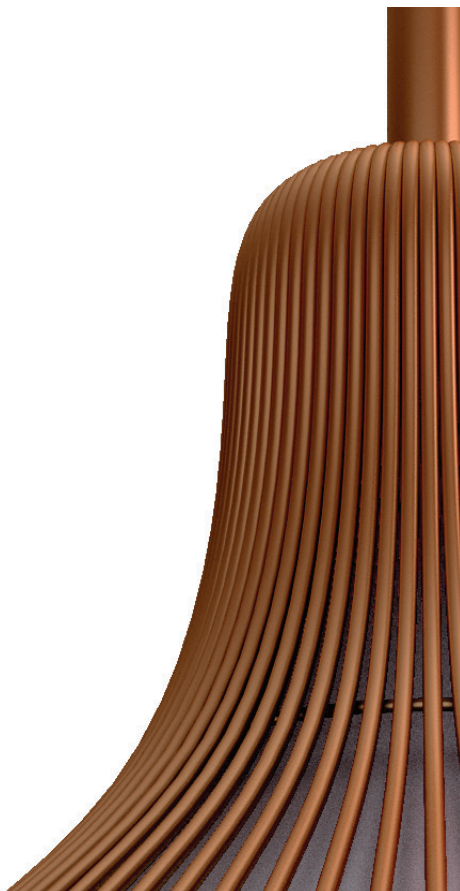

DIMENSIONS

Diameter from 45 cm · 17" to 180 cm · 70.9"

Height from 25 cm · 9.8" to 50 cm · 19.7"

(excl. Fixing Arm)

AVAILABLE IN

Body: Metal finishings list available

Shade: Fabric Color Card Available

Delhi suspension lamp