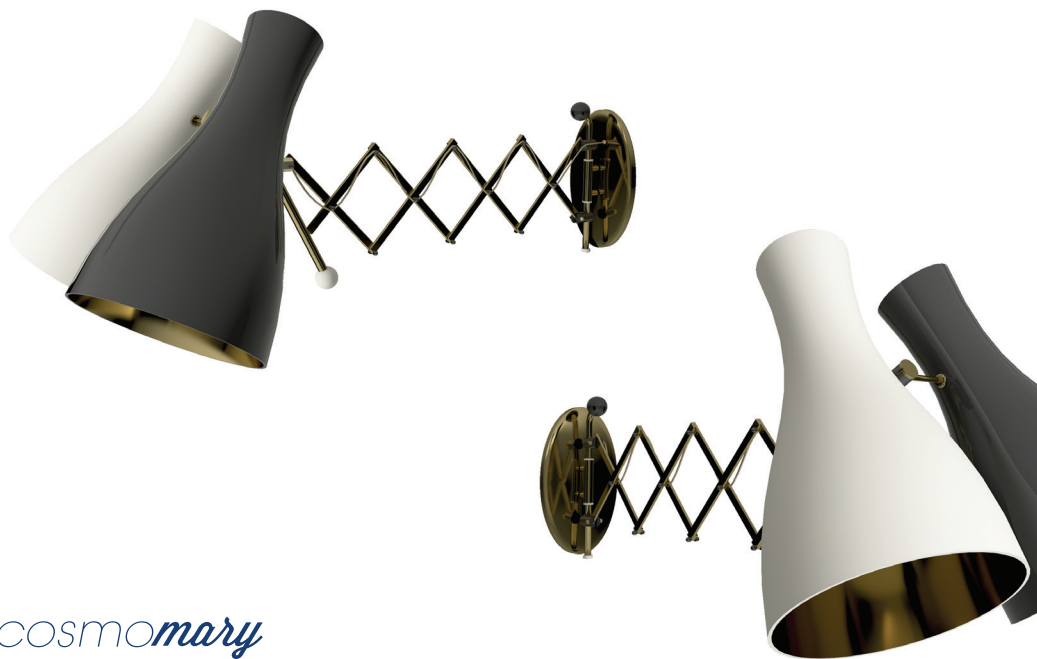

Jordaan walllamp

*cosmo*mary

STD PRODUCT FEATURES

Body: Brass | Finish: Polished Gold

Shade: Aluminium | Finish: Black & Cream & Gold Laqueur

DIMENSIONS

Width 75 cm · 29.5 "

Height 23 cm · 9"

AVAILABLE IN

Body: Metal finishes list available

Shade: RAL colors