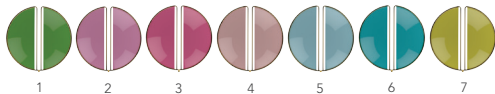

Body: Steel & Brass | Finish: Polished Gold

Shade: Lacquered Aluminium

DIMENSIONS

Width 100 cm · 39,7 "

Height 65 cm · 25,6 "

AVAILABLE IN

Colors: Beetle Blood¹ | Vintage Purple² | Wise Pink³ |
Vintage Pink⁴ | Wise Blue⁵ | Blue Light⁶ | Green Mustard⁷ | RAL colours

DIMENSIONS

Width 33cm · 13 "

Height 12 cm · 4.8 "

AVAILABLE IN

Colors: Beetle Blood¹ | Vintage Purple² | Wise Pink³ |
Vintage Pink⁴ | Wise Blue⁵ | Blue Light⁶ | Green Mustard⁷ | RAL colours

1

2

3