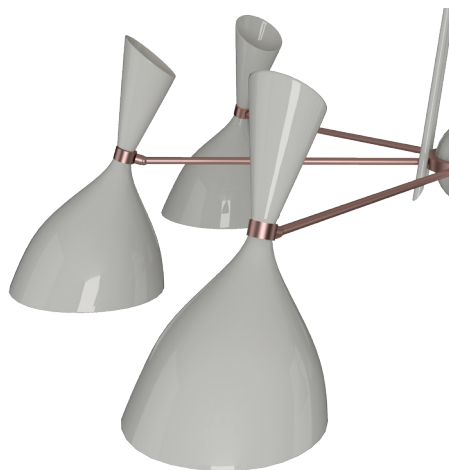

DIMENSIONS

Width 120 cm · 47.2"

Height 50 cm · 19.6"

AVAILABLE IN

Body: Metal finishings list available

Shade: Metal finishings list available

Helsinki suspension lamp

*cosmo*mary