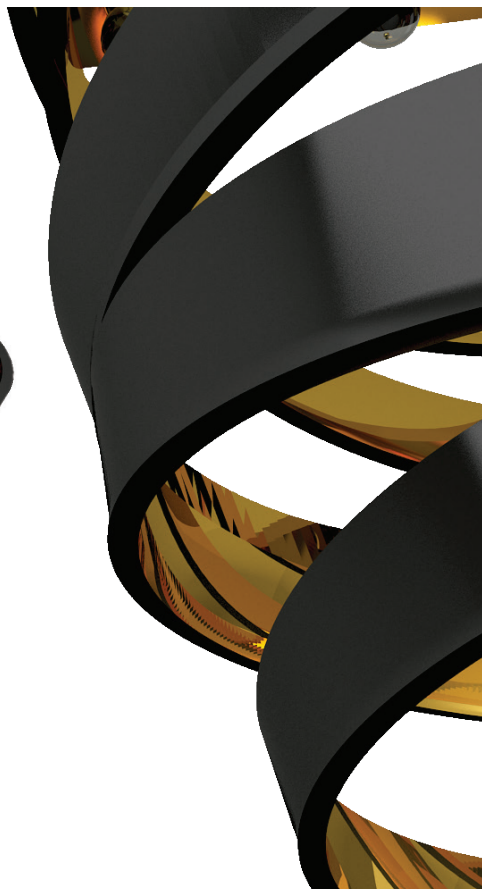

Bilbao suspension lamp

*cosmo*mary

STD PRODUCT FEATURES

Body: Brass | Finish: Polished Gold & Black Laqueur

DIMENSIONS

Width 78 cm · 31 "

Height 120 cm · 47"

AVAILABLE IN

Body: Metal finishings list available & RAL colors