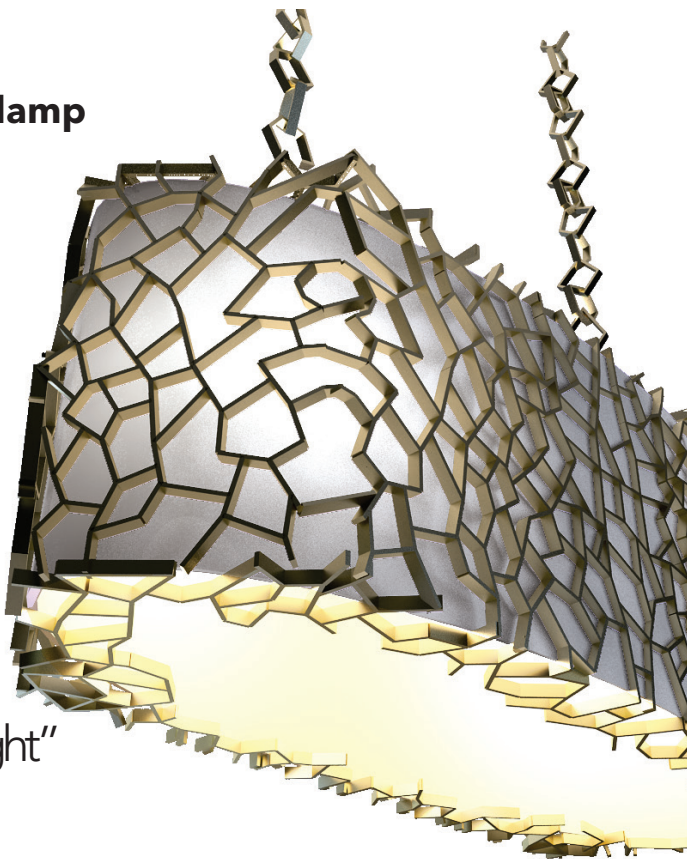

nest suspension lamp

“UNIQUE, mood light”

naturemary

STD PRODUCT FEATURES

Body: Brass | Finish: Polished Gold

Shade: Fabric

DIMENSIONS

Length 130 cm · 51.1 "

Whidth 50 cm · 19.6 "

Height 50 cm · 19.6 "

AVAILABLE IN

Body: Metal finishings list available

Shade: Fabric color card available