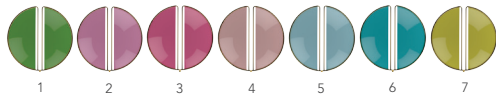

Body: Steel & Brass | Finish: Polished Gold

Shade: Lacquered Aluminium

DIMENSIONS

Width 100 cm · 39,7 "

Height 65 cm · 25,6 "

AVAILABLE IN

Colors: Beetle Blood¹ | Vintage Purple² | Wise Pink³ |
Vintage Pink⁴ | Wise Blue⁵ | Blue Light⁶ | Green Mustard⁷ | RAL colours