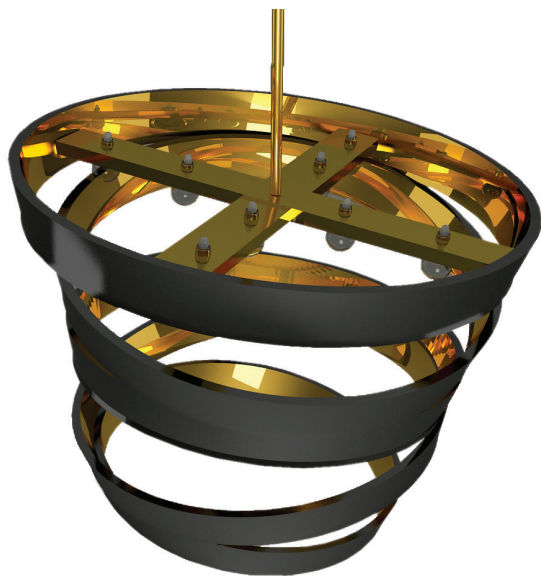

Bilbao suspension lamp

*cosmo*mary

STD PRODUCT FEATURES

Body: Brass | Finish: Polished Gold & Black Laqueur

DIMENSIONS

Width 78 cm · 31 "

Height 120 cm · 47"

AVAILABLE IN

Body: Metal finishings list available & RAL colors