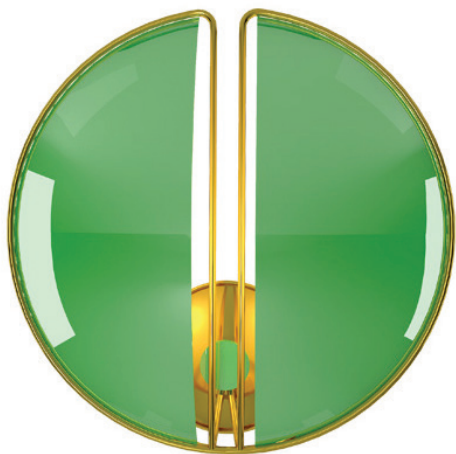

beetle walllamp