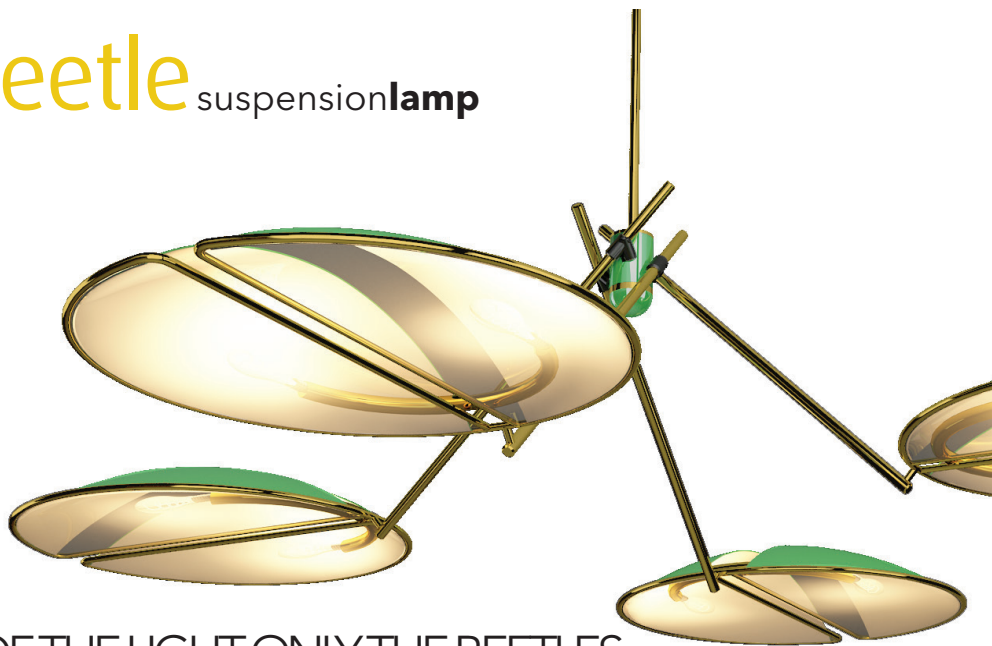

beetle suspension lamp

"OF THE LIGHT ONLY THE BEETLES,
THIEVES AND THE IGNORANT ESCAPE"

naturemary

STD PRODUCT FEATURES

Body: Steel & Brass | Finish: Polished Gold

Shade: Lacquered Aluminium

DIMENSIONS

Width 100 cm · 39,7 "

Height 65 cm · 25,6 "

AVAILABLE IN

Colors: Beetle Blood¹ | Vintage Purple² | Wise Pink³ |
Vintage Pink⁴ | Wise Blue⁵ | Blue Light⁶ | Green Mustard⁷ | RAL colours