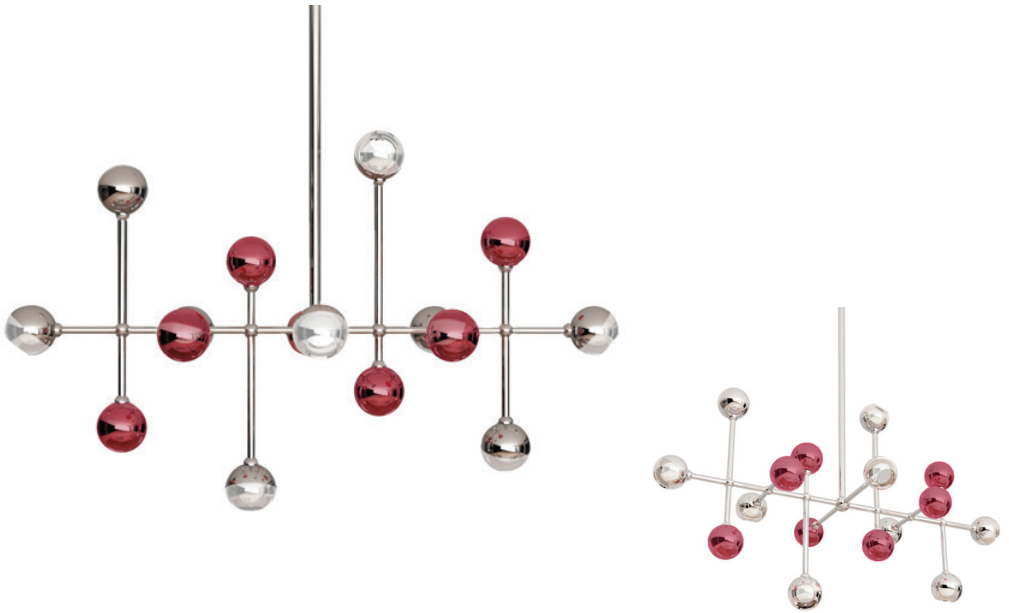

cherries suspension lamp

naturemary

STD PRODUCT FEATURES

Body: Brass | Finish: Silver

Shade: Lacquered Aluminium & Glass

DIMENSIONS

Width 120 cm · 47.3"

Height 100 cm · 39.4"

Depth 60 cm · 23.6"

AVAILABLE IN

Body: Metal finishings list available

Shade: RAL colors