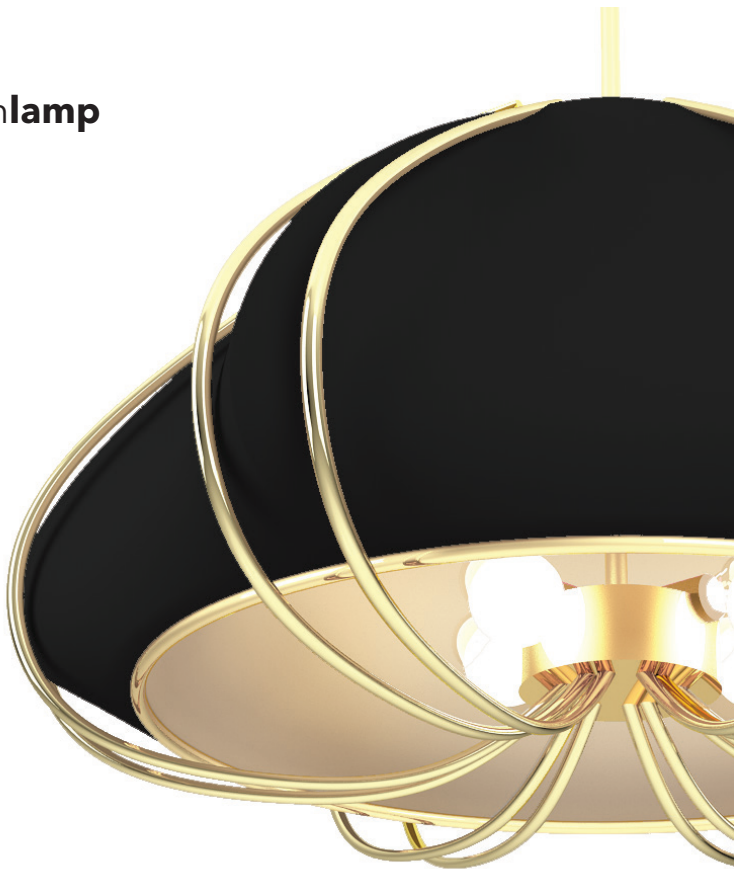

MINI ANE DIMENSIONS

Diameter 28 cm . 11 "

Height 40 cm . 15.7 "

AVAILABLE IN

Body: Metal finishings list available

Shade: Fabric color card available

miniane tablelamp

All products can be customized

www.creativemary.com.pt

info@creativemary.com.pt

ane suspension lamp

naturemary

STD PRODUCT FEATURES

Body: Brass | Finish: Polished Gold

Shade: Lycra Fabric | Black

DIMENSIONS

Diameter 71cm · 27.9"

Height 36.5cm · 14.3"

AVAILABLE IN

Body: Metal finishings list available

Shade: Fabric color card available

ane floorlamp

naturemary

STD PRODUCT FEATURES