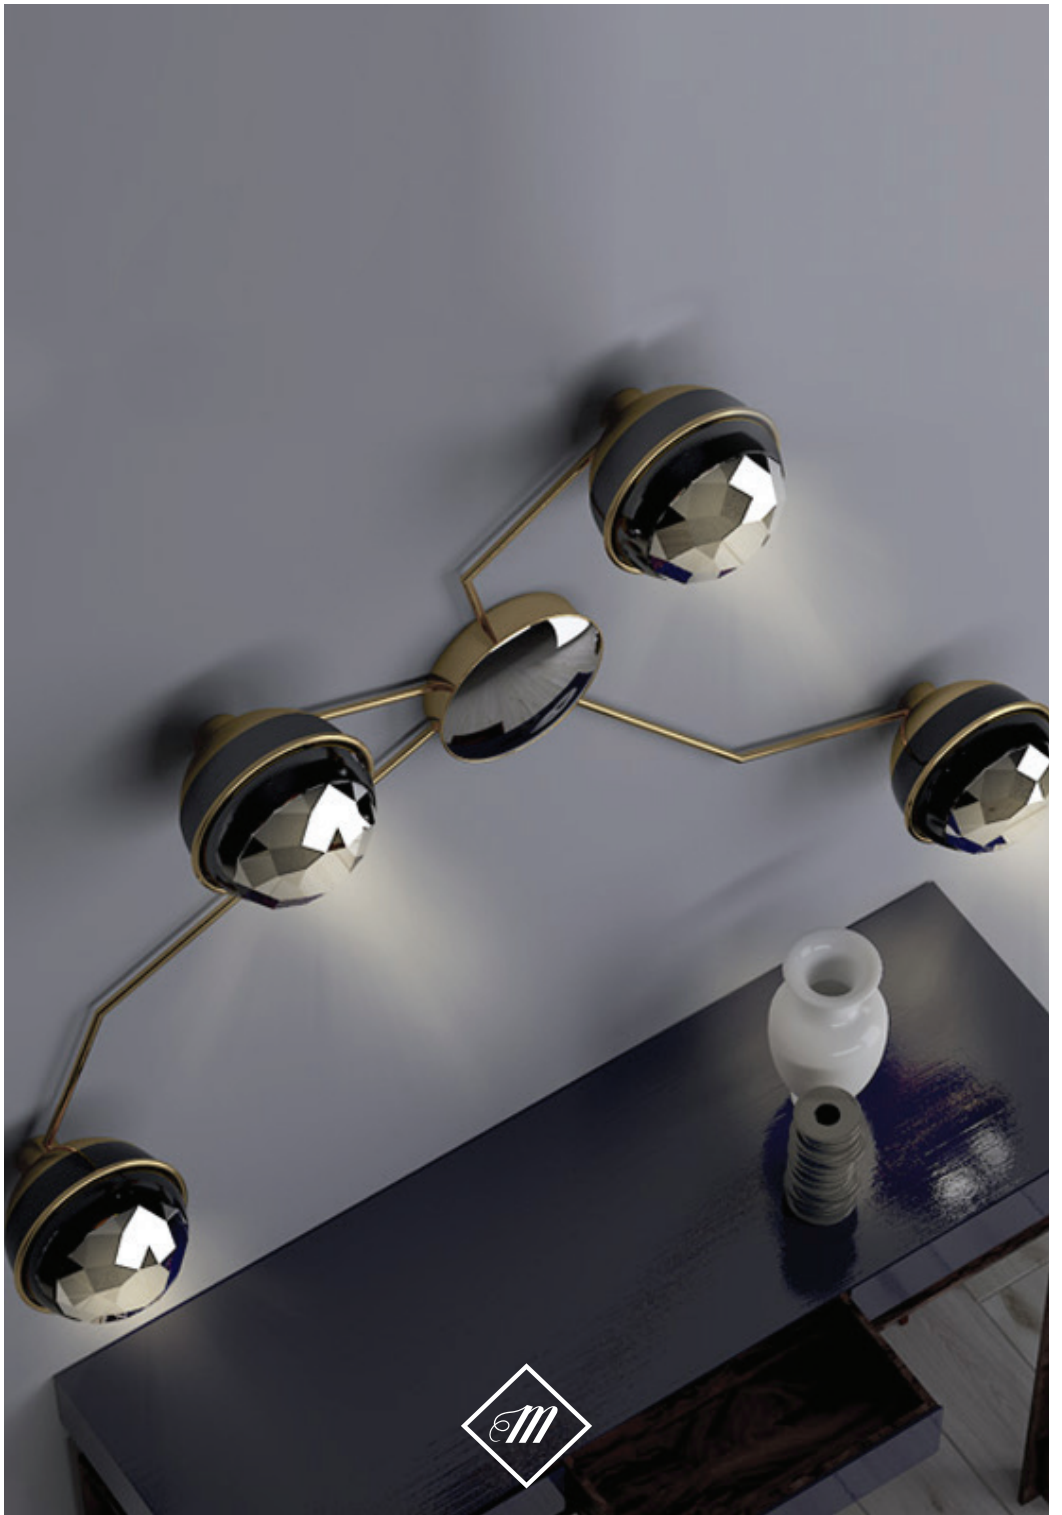

DIMENSIONS

Diameter 90 cm · 35.4 "

Height 70 cm · 27.6 "

AVAILABLE IN

Body: Metal finishings list available

Shade: RAL colors

blackwidow_{walllamp}

naturemary

STD PRODUCT FEATURES

Body: Brass | Finish: Polished Gold

Shade: Lacquered blown glass

DIMENSIONS

Width 135 cm · 53.2"

Height 97 cm · 38.2"

Depth 21 cm · 8.3"

AVAILABLE IN