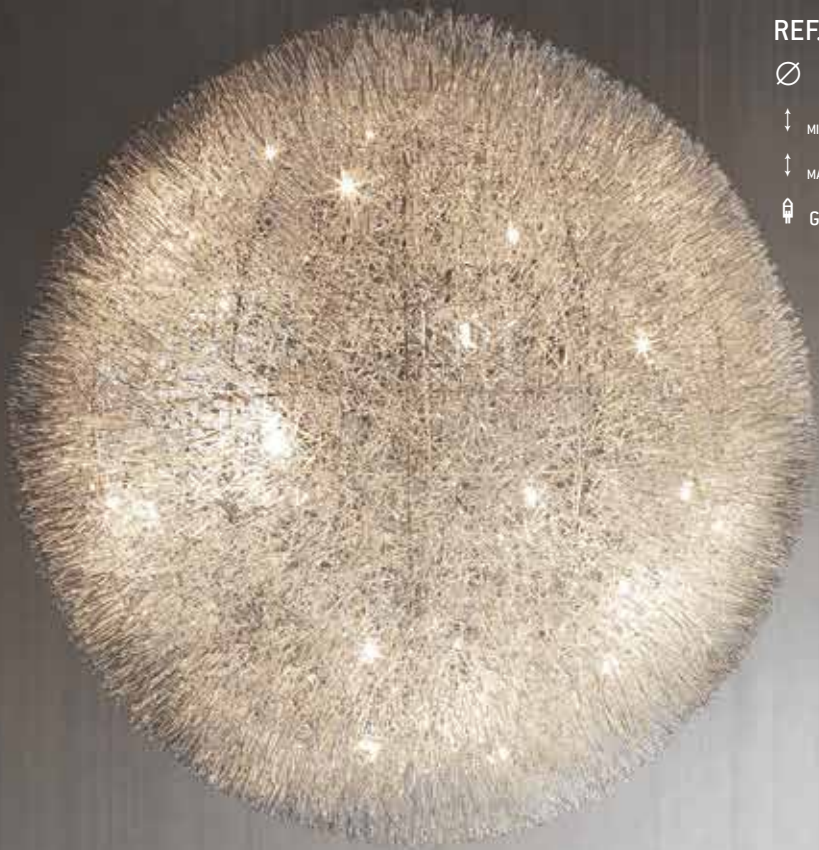

PENDANT LAMP

REF.: ARH8026-80

∅ 0,80M

↑ MIN 0,90M

↓ MAX 1,80M

💡 G9 10 x25W

Line CLIPS

PENDANT LAMP