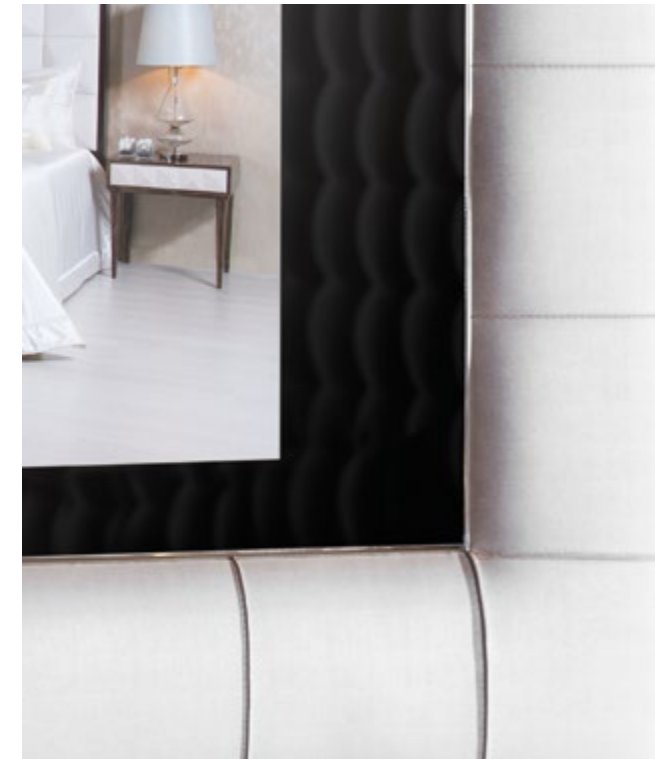

Louis

Sideboard | Aparador

Ref. 909891

W.175xH.78xDe.55cm | L.175xA.78xP.55cm

Cream high-gloss lacquer finished wooden sideboard. Light grey lacquer finished drawers with golden knobs. Champagne upholstered top and dark brown semi-gloss glaze finished base.