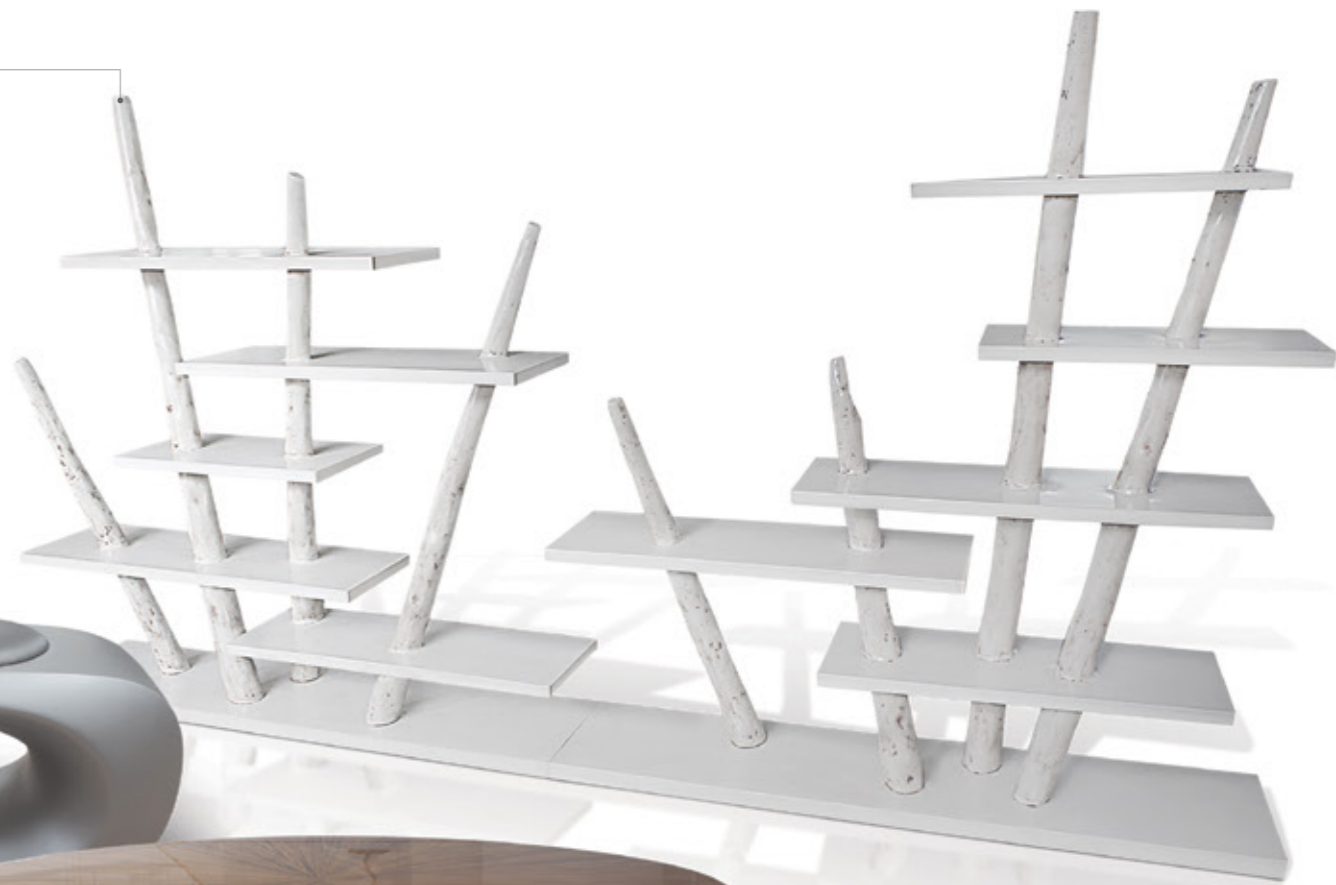

G3208 / Europa

48 x 56 x 78 cm  
Chair in fiberglass with wooden legs and padding.

G3205 / Oceano

95 x 45 x 45 cm  
Pouf in fiberglass with mattress.

G3500 / Marfim

370 x 40 x 200 cm  
Bookcase in fiberglass.  
\*It can be divided in 2 parts.