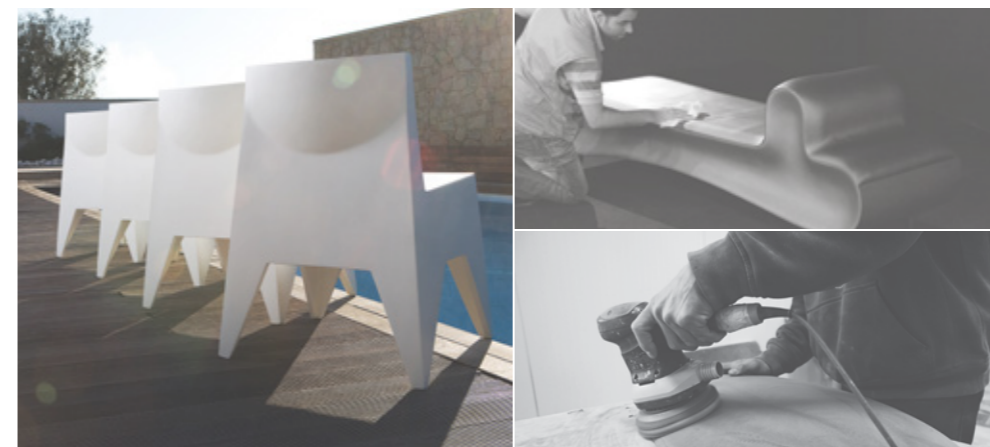

Albino Miranda, Ltd.

Founded in 1989, **Albino Miranda, Ltd.** is a company that is within the decorative sector, creating and developing furniture and sculpture.

Starting with the **Gestos** brand, the company has debut on the market with a stone composite developed by **Albino Miranda**, in order to conceive decorative sculptures.

With its progress come however new investments, such as the adaptation to the unique furniture, combining stone with exotic woods and custom finishes.

In 2009, with the need to take the first steps in the international market, the company embraces a new challenge, presenting their latest brand of furniture in fiberglass, **Karpa**, designed for interior and exterior and composed by a wide range of artistic, unique and luxurious products.

It was in 2015, with **Karpa** focused on artistic and unique solutions and the desire to expand to different markets, that the company launched the **GANSK** brand, in order to serve markets that look for something more simple and elegant, proposing innovative, modern and sophisticated fiberglass furniture.

GANSK®

GANSK is a contemporary furniture brand in fiberglass, designed for indoor and outdoor.

Inspired by modern lines, **GANSK** characterizes itself by simplicity, minimalism and functionality, adding design and comfort to each project.

The versatility of its pieces allows adjustments in terms of finish, size and shape, which will make **GANSK** a useful tool for every professional.

Climar

The partnership between **GANSK** and **Climar** was born from the desire to develop a range of contemporary lighting products that are truly unique and appealing, combining the creative potential of **GANSK** while producing furniture in fiberglass, with the technology, know-how and technical capacity of **Climar**, which has an extensive experience in the lighting area.

“As partners we aim to grow founded on principles such as innovation, design and elegance, with the objective of standing out of the rest of the market and give each space a unique and reassuring identity.”