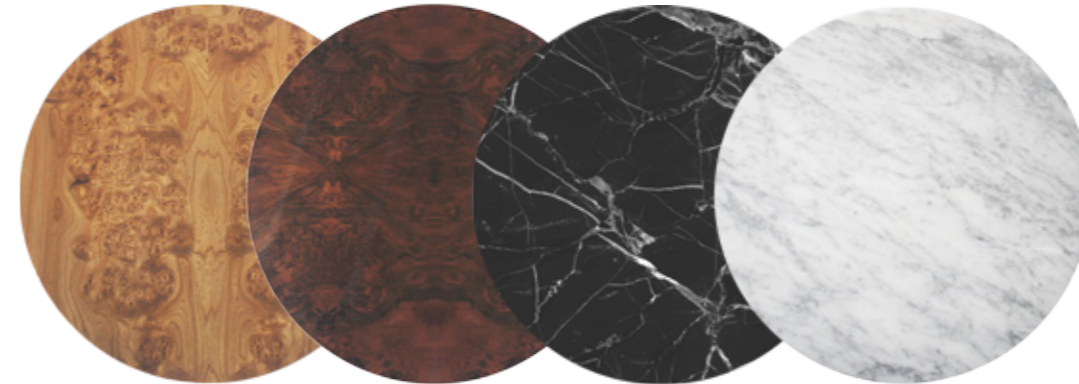

Elm Root

Walnut Root

Black Silk Marble

Carrara Marble

G3702 / Millenium

100 x 10 x 200 cm
Mirror in
fiberglass with
hammered
finish.