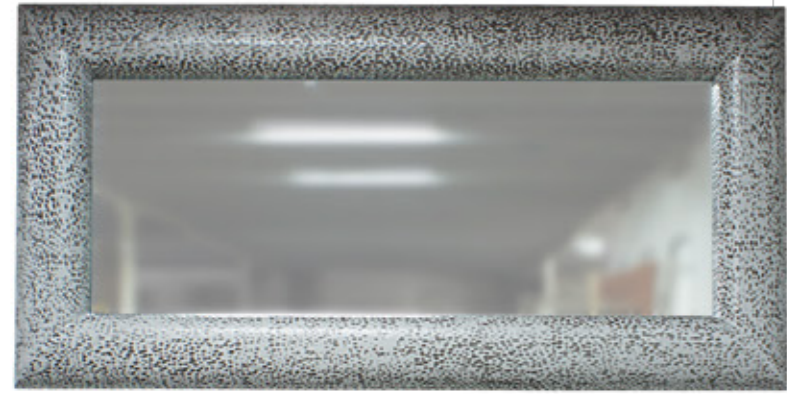

G3202 / Oceano

62 x 50 x 78 cm  
Chair in fiberglass with mattress.

G3504 / Millenium

230 x 45 x 90 cm  
Console in fiberglass with stainless steel base and glass top.

G3100 / Jazz

Ø 140 (160 max.) x 40 cm  
Coffee table with a fiberglass structure, glass top and stainless steel base.