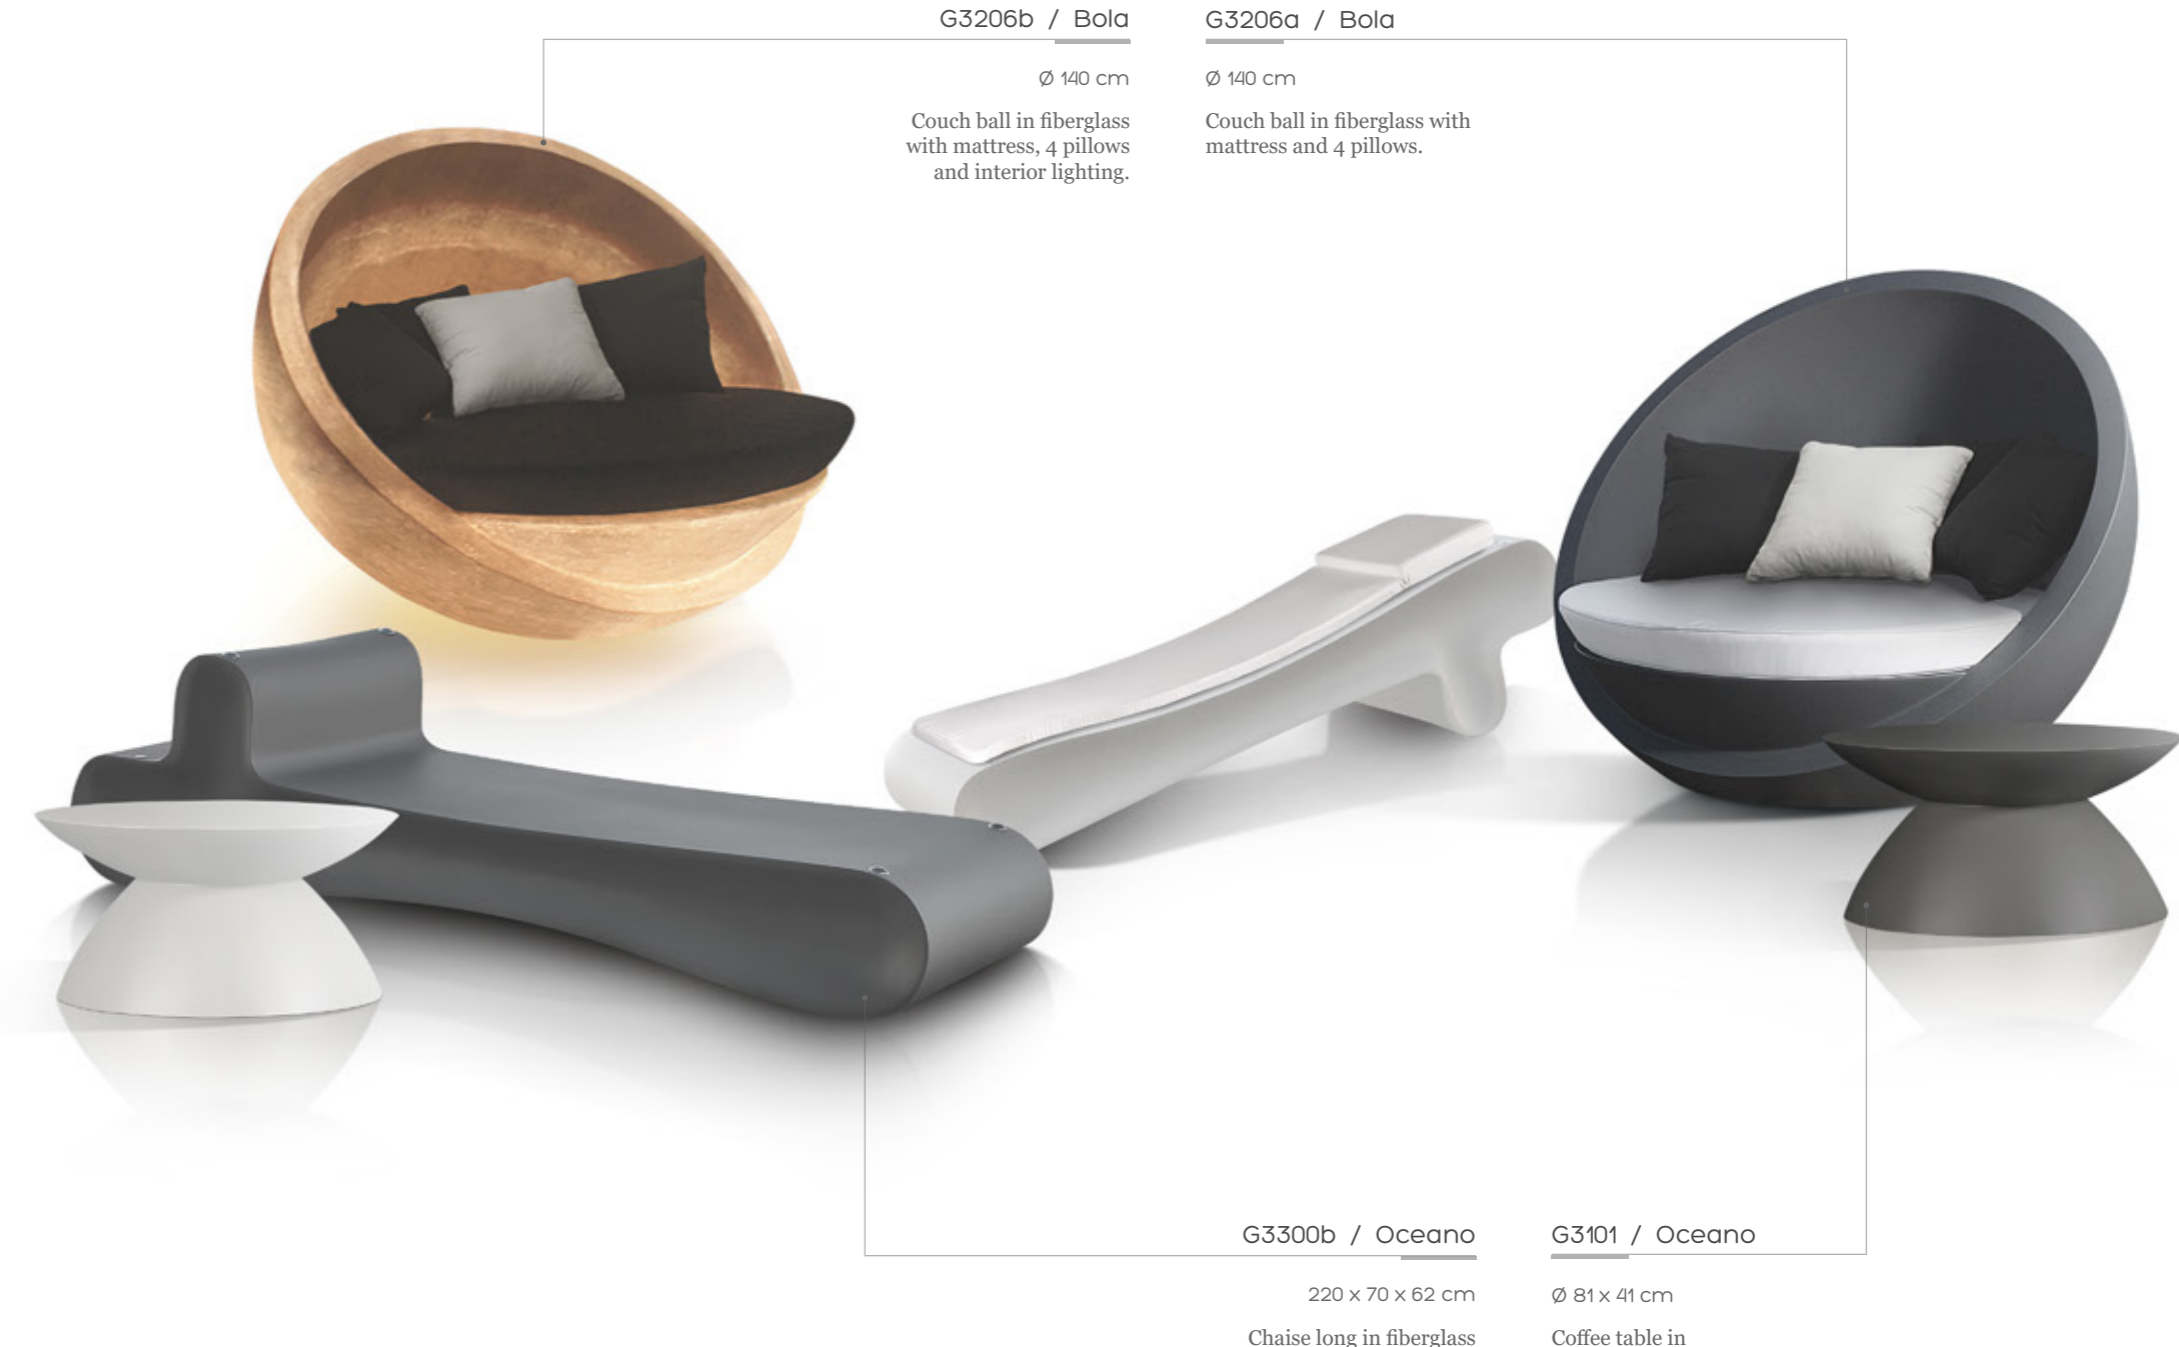

G3206b / Bola

Ø 140 cm
Couch ball in fiberglass with mattress, 4 pillows and interior lighting.

G3206a / Bola

Ø 140 cm
Couch ball in fiberglass with mattress and 4 pillows.

G3300b / Oceano

220 x 70 x 62 cm

Chaise long in fiberglass with mattress and pillow.

G3101 / Oceano

Ø 81 x 41 cm

Coffee table in fiberglass.