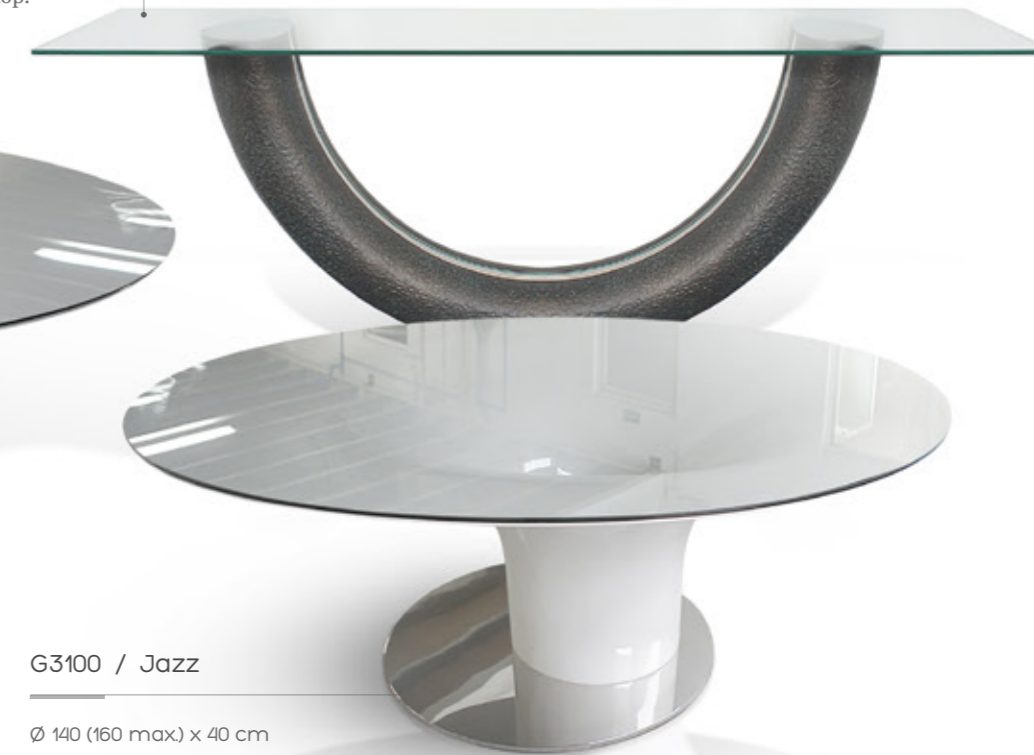

G3001 / Jade

Ø 120 x 75 cm  
Dining table with walnut top and fiberglass base.

G3703a / Millenium

Ø 120 x 10 cm  
Mirror in fiberglass with hammered finish.

G3000 / Jazz

Ø 160 x 75 cm  
Dining table with a fiberglass structure, glass top and stainless steel base.

G3202 / Oceano

62 x 50 x 78 cm  
Chair in fiberglass with mattress.

G3504 / Millenium

230 x 45 x 90 cm  
Console in fiberglass with stainless steel base and glass top.

G3100 / Jazz

Ø 140 (160 max.) x 40 cm  
Coffee table with a fiberglass structure, glass top and stainless steel base.