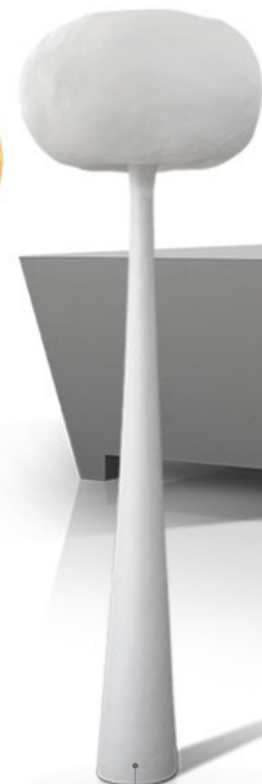

GC 009 / Stone XL

90 x 4 x 50 cm

Wall lamps in fiberglass with LED lighting.

G3504a / Millenium

230 x 45 x 90 cm

Console in fiberglass with walnut base and glass top.

GC 019 / Cocos

Ø 20 x 17 cm

Ceiling lamp in fiberglass.  
\*Allows different compositions.

GC 010 / Moon

Ø 82 x 42 cm

Ceiling lamp in fiberglass with LED lighting.

GC 011 / Moon

Ø 63 x 34 cm

Ceiling lamp in fiberglass with LED lighting.

GC 012 / Spin

Ø 82 x 55 cm

Ceiling lamp in fiberglass with LED lighting.

G3102 / Quadra

80 x 80 x 45 cm

Coffee table in fiberglass.

GC 021 / Vénus

Ø 50 x 180 cm