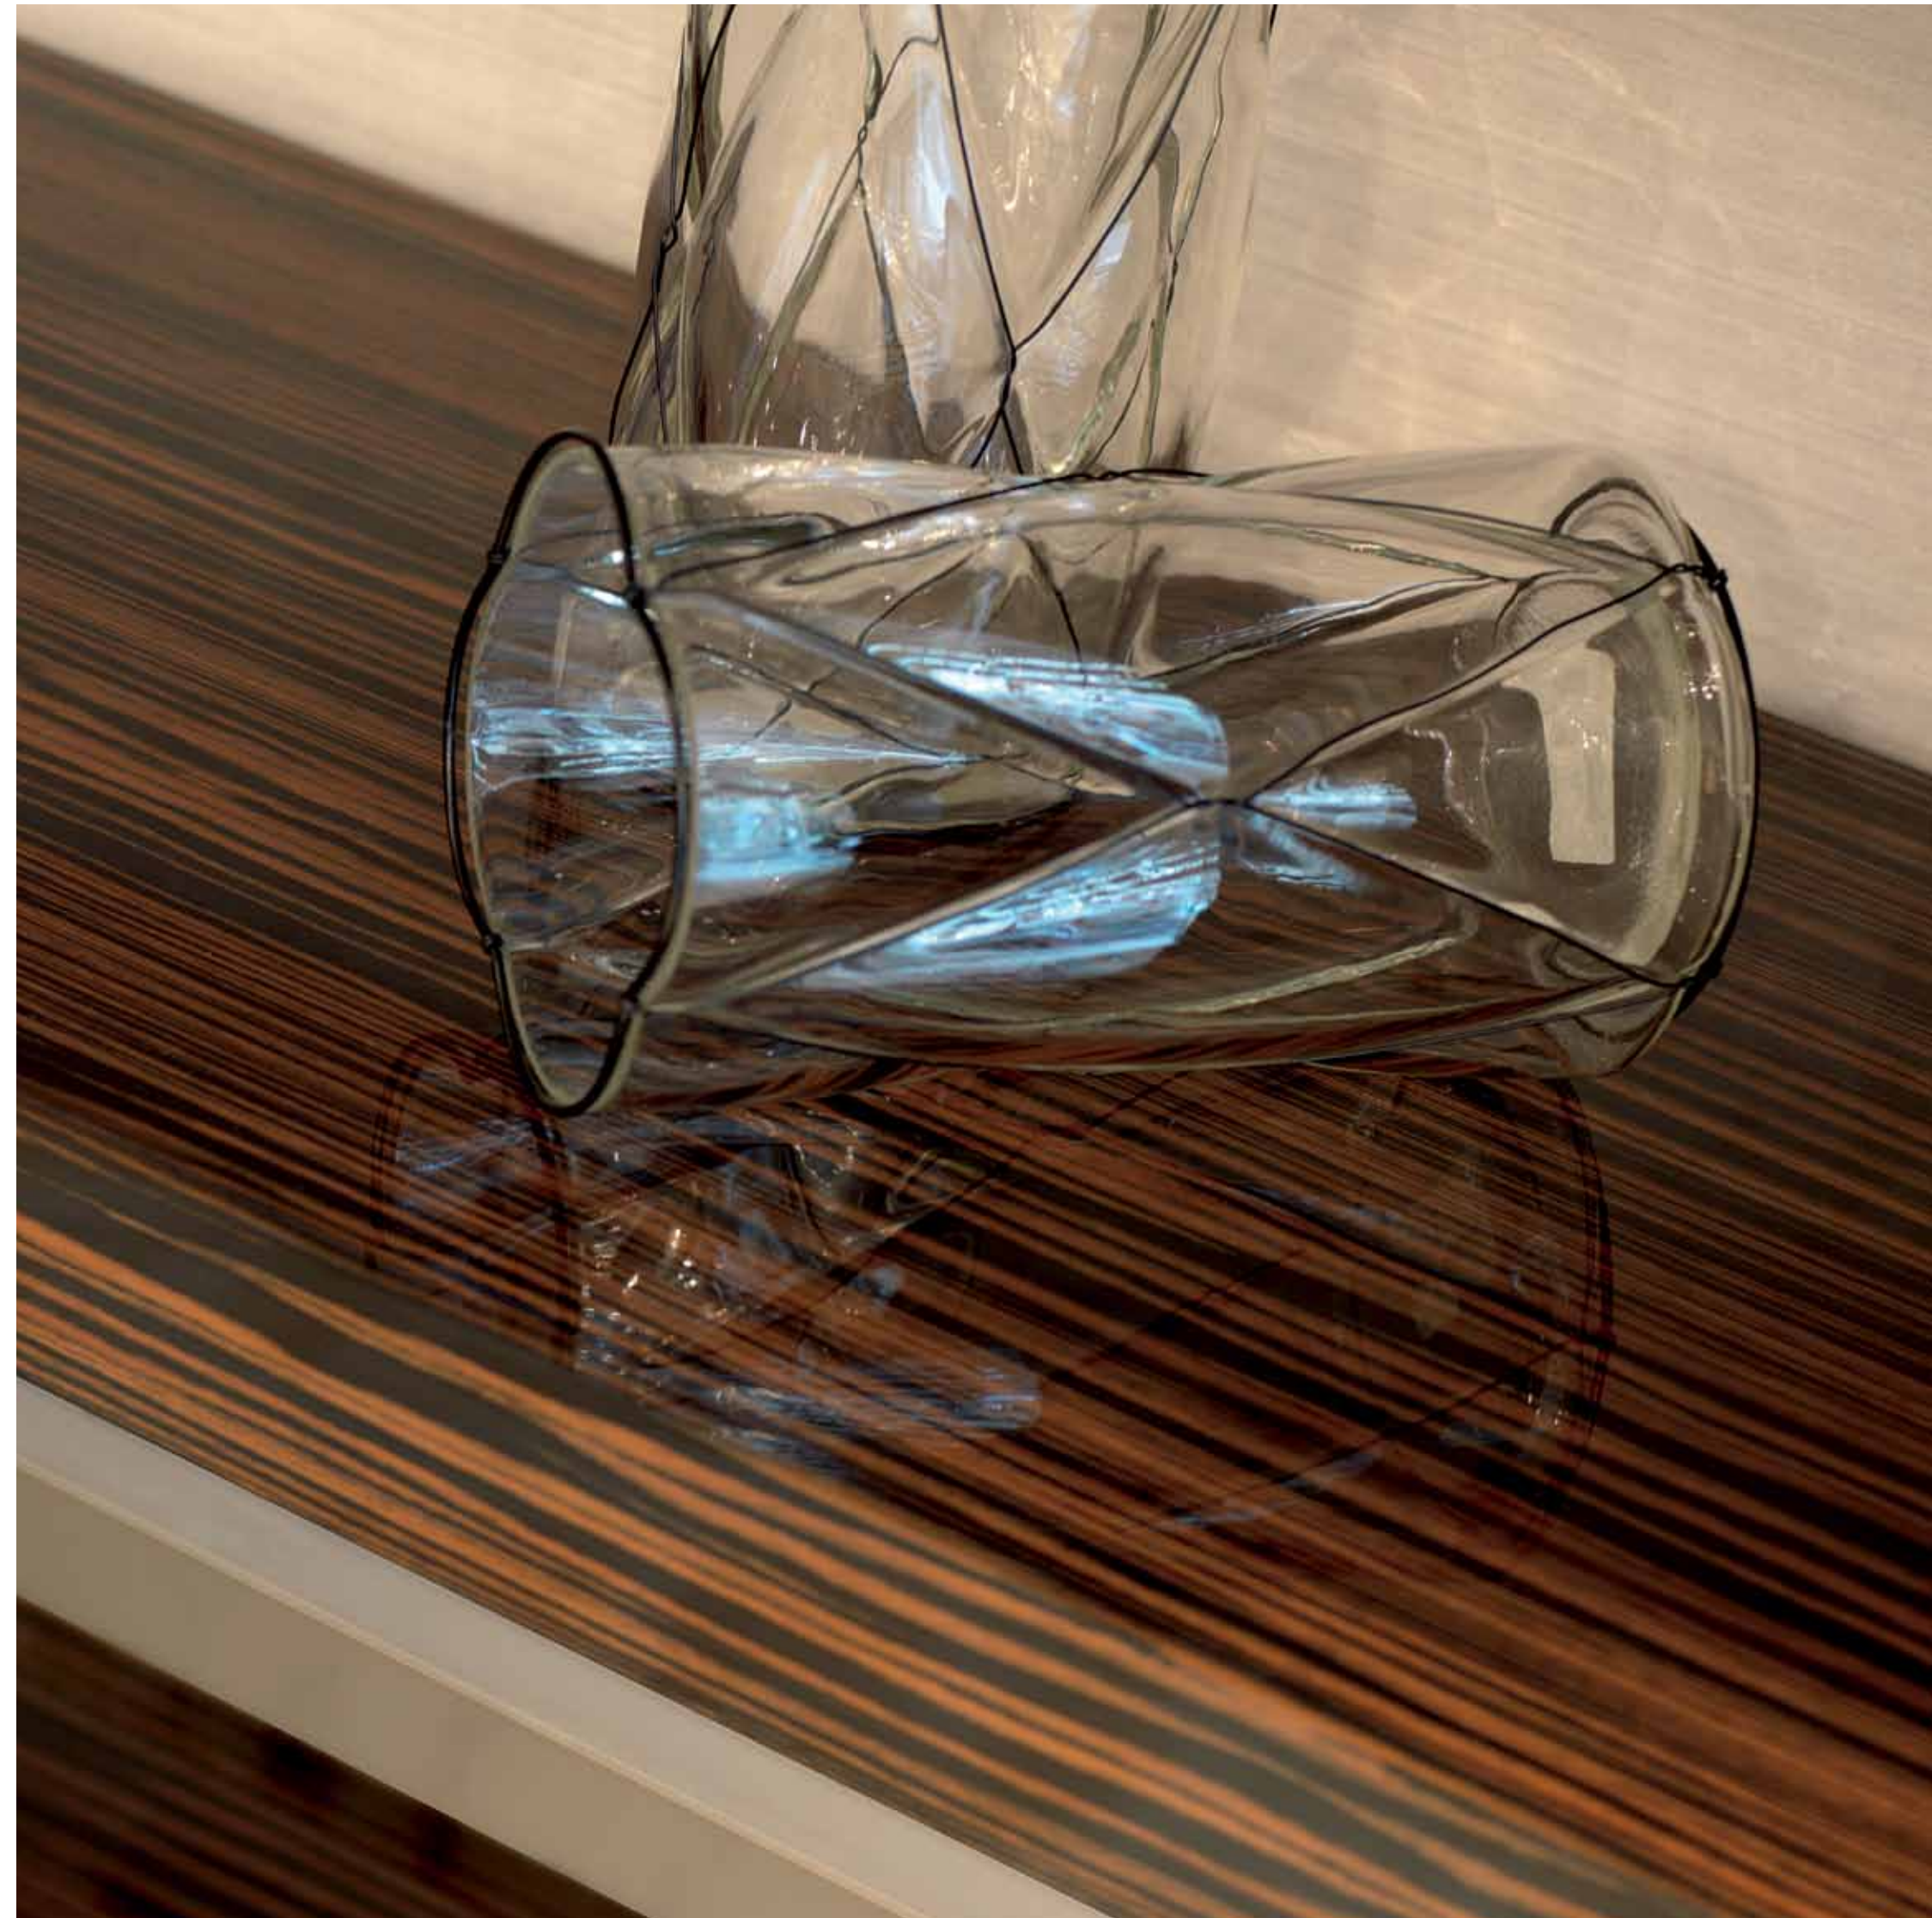

118

SALÓN//LIVING ROOM

Esencia artesanal junto a materiales nobles y avanzada tecnología.

Hand-crafted essence with the finest materials and advanced technology.

“Trazo, a new classical design”

A photograph of a silver tray with colorful teacups on a glass table in a modern interior. The tray holds three teacups: a blue one, a red one, and a green one. The background shows a white wall with a light blue chair and a white horse sculpture. The text "Trazo, with own personality" is overlaid on the image.