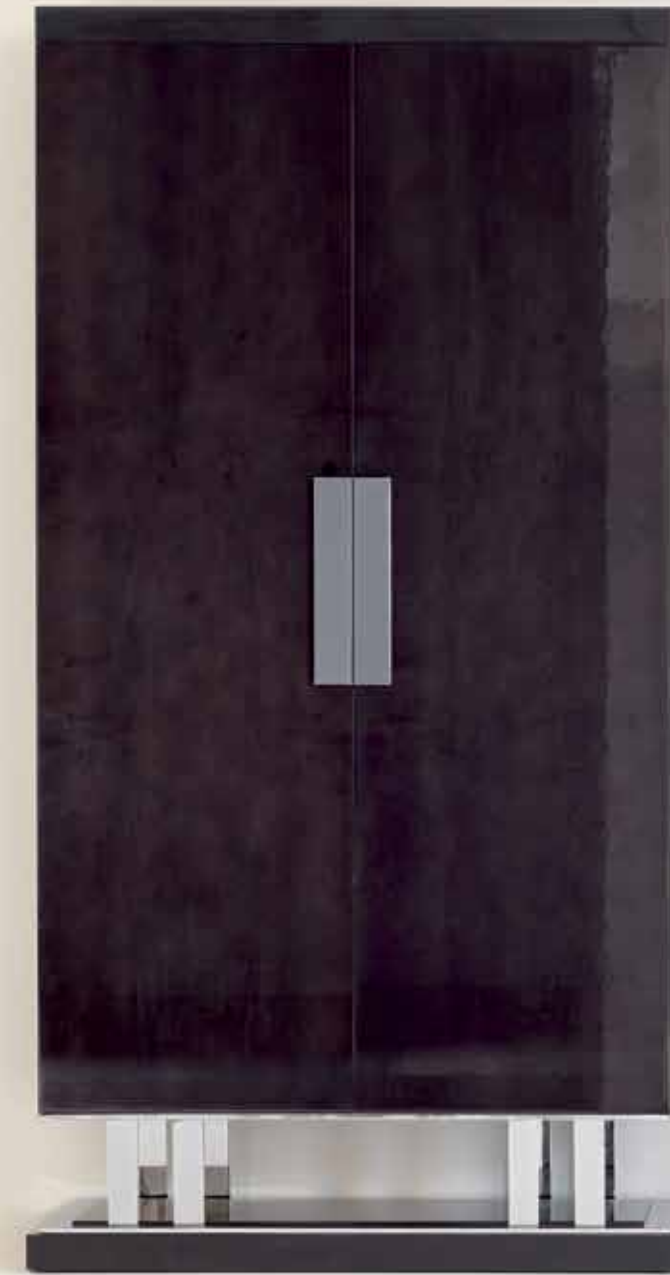

118

SALÓN//LIVING ROOM

Esencia artesanal junto a materiales nobles y avanzada tecnología.

Hand-crafted essence with the finest materials and advanced technology.

“Trazo, a new classical design”

A photograph of a silver tray with colorful teacups on a glass table in a modern interior. The tray holds three teacups: a blue one, a red one, and a green one. The background shows a white wall with a light blue chair and a white horse sculpture. The text "Trazo, with own personality" is overlaid on the image.

“Trazo, with own personality”

“Trazo, own spaces”

AMBOAN TRAZO // 038

“Trazo, austerity and nobility”

Simplicidad y sencillez ante todo.
Simplicity and simpleness above all.

A photograph of a dining room. In the foreground, a dark wood dining table is visible, with a tufted chair behind it. The chair has a dark wood frame and a light-colored, tufted backrest. In the background, a dark wood cabinet with glass doors is visible, containing various items including a floral vase and a silver teapot. The lighting is warm and focused on the table and chair.