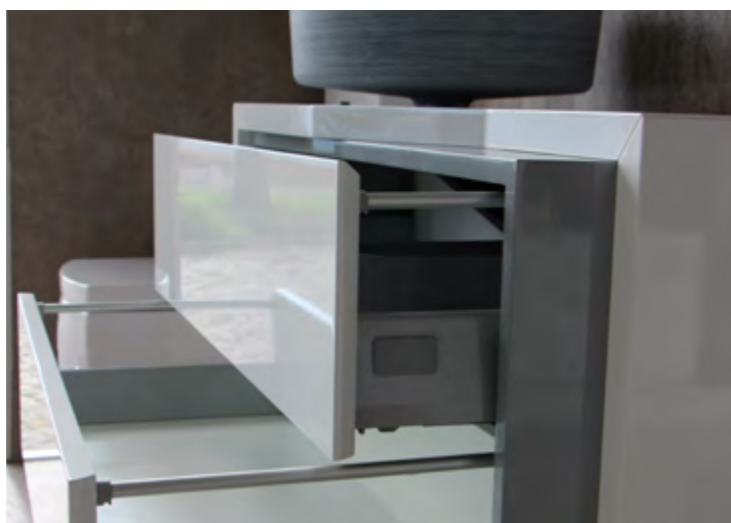

secret

mobiliário | bathroom furniture | meubles
badmöbel | muebles de baño

tiles: Pietra Argento