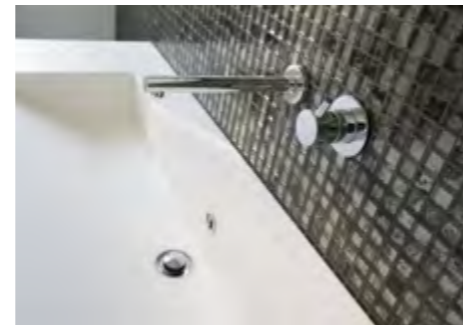

tiles: Marmy Ariston 60x120cm