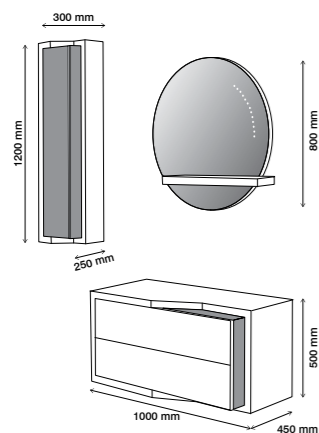

secret

mobiliário | bathroom furniture | meubles
badmöbel | muebles de baño

tiles: Pietra Argento