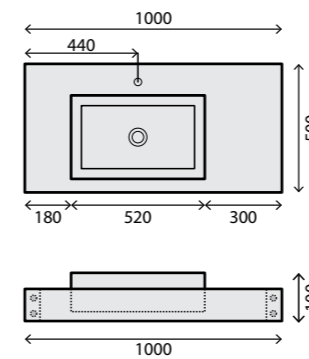

# Lavatórios

lavatórios cast stone | cast stone wash basin | waschbecken in cast stone  
cast stone Washbecken | lavabos de cast stone

RSPW15B 120 x 48 x 12,5 cm S44/780 40kg 1,2m<sup>3</sup>

RSPW44B 100 x 50 x 10 cm S44/780 40kg 1,2m<sup>3</sup>