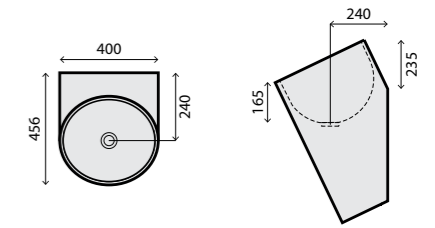

RSK7B 100 x 48 x 40 cm S39/550 40 kg 1,2m³