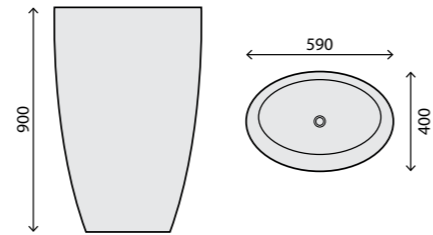

COZIGL 90 x 59 x 40 cm S51/2700 210kg 0,42m³