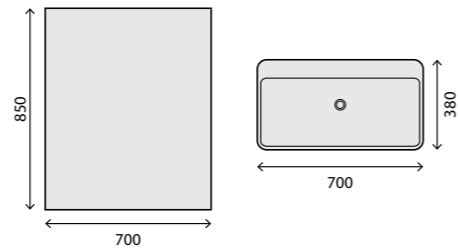

NJOYGL 85 x 70 x 38 cm S51/2700 220kg 0,44m³