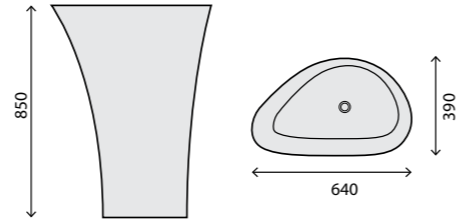

pedra natural | natural stone | pierre naturelle
naturstein | piedra natural

ERA85 85 x 64 x 39 cm S51/2700 210kg 0,42m³