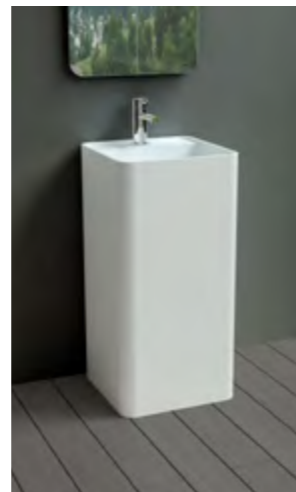

# Lavatórios

lavatórios cast stone | cast stone wash basin | vasque en cast stone  
cast stone Washbecken | lavabos de cast stone

RSPW07 40 x 40 x 83 cm S45/800 45kg 0,3m<sup>3</sup>

RSPW08 Ø 50 x 83 cm S45/800 45Kg 0,3 m<sup>3</sup>