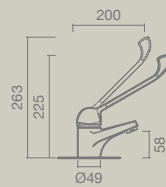

WASHBASIN lever handle