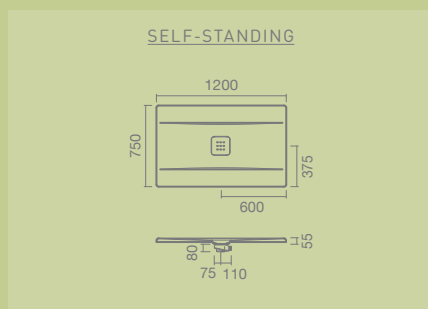

LINE

Page 175

ACRYLIC

PROFILE: 35mm