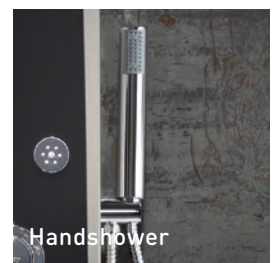

6 Massage jets