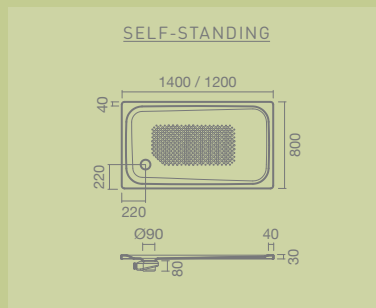

SLIM

Page 178

ENAMELLED STEEL

PROFILE: 30mm

PROFILE: 30mm

PROFILE: 30mm