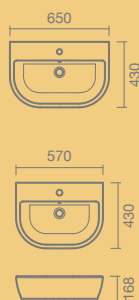

MODELS AND DRAWINGS

WASHBASINS AND HANDRINSE BASINS / QUICK GUIDE AND TECHNICAL DRAWINGS

COUNTERTOP / WALL-MOUNTED Ceramic

Page 065

Page 064

Page 068

Page 069

Page 072

Allows vanity application

Page 065

Page 078

Page 079

Page 081

Page 081