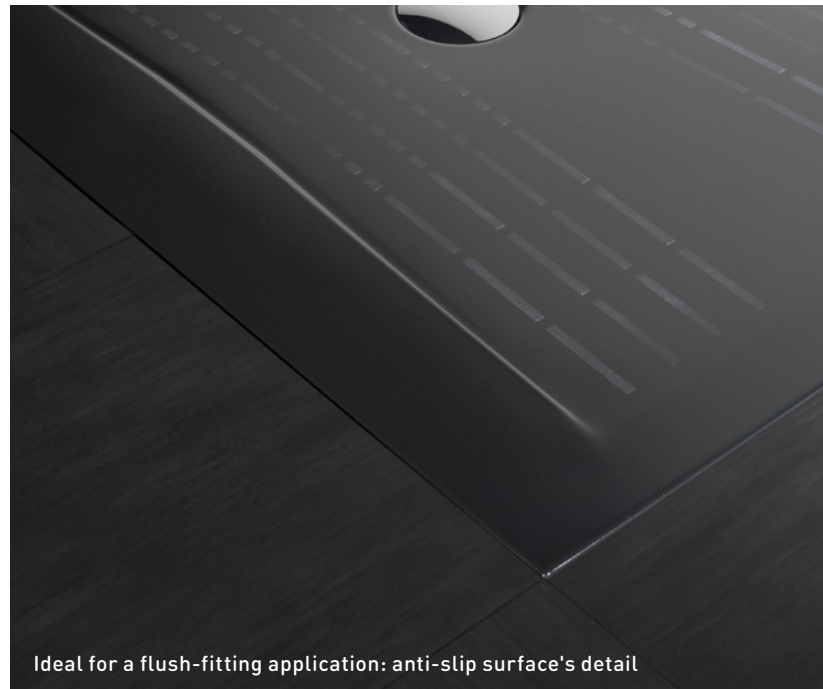

Ideal for a flush-fitting application: anti-slip surface's detail