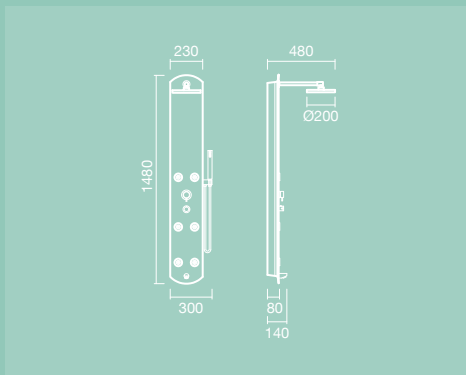

YN BLACK Max

Page 204