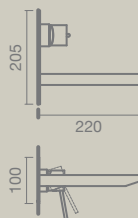

WASHBASIN wall-mounted