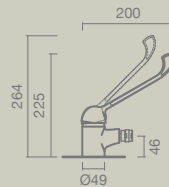

Regular washbasin model available

BIDET lever handle

Regular washbasin model available