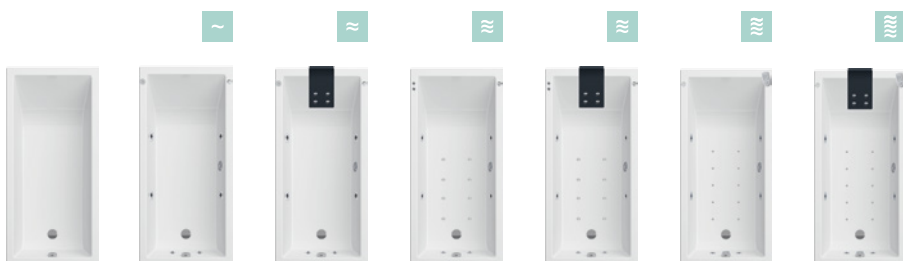

CUBIC Jet Set Star Dorsal Top whirlpool bathtub and BALANCE floor-mounted bath mixer