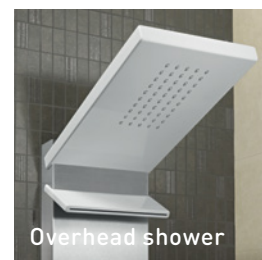

FEATURES:

For application with shower trays
2 XL hydro massage jets: *rain* effect
Large overhead shower
Handshower included
Cascade shower spout
5 Hydro massage functions selector
Single lever mixer
Structure in stainless steel
Connections to the network: standard