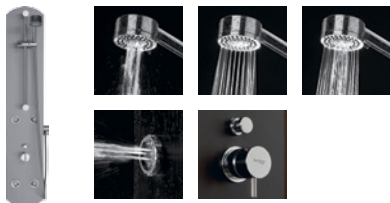

YN

HYDRO MASSAGE COLUMN

+ YN BLACK

FEATURES:

- Panel in stainless steel
- Handshower included
- Connections to the network: standard

1 YN Dorsal

MEASUREMENTS: 1250 x 230 x 265mm

FEATURES:

- For application with shower trays
- 4 Adjustable hydro massage jets: *pulsating effect*
- Triple function handshower included
- Single lever mixer
- Shower rail with glide element