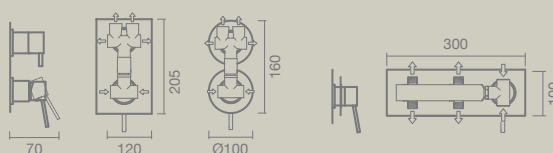

SHOWER / BATH 6 ways

Thermostatic mixer available

BATH

SELEKT

WASHBASIN

BIDET

SHOWER

BATH

NOA

WASHBASIN

BIDET

SHOWER

BATH