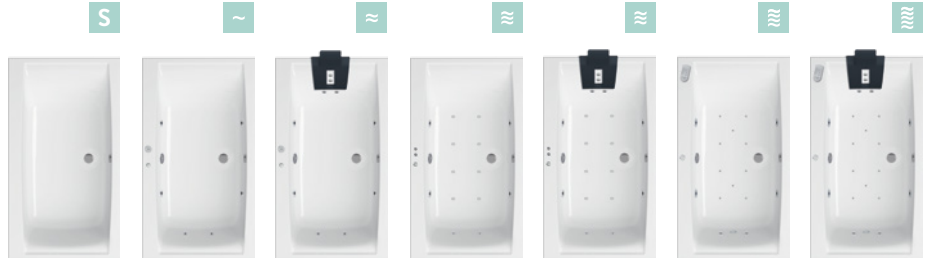

+ QUATTRO

MEASUREMENTS:
1800 x 1000mm

CAPACITY:
270 liters

WHIRPOOL SYSTEMS:

- HID Digital
- HID Dorsal
- Multijet Digital
- Multijet Dorsal
- Jet Set Star Basic and Top
- Jet Set Star Dorsal Basic and Top

FEATURES:

- Support feet, galvanized steel
- support frame and panels available

QUATTRO Jet Set Star Dorsal Top whirlpool bathtub