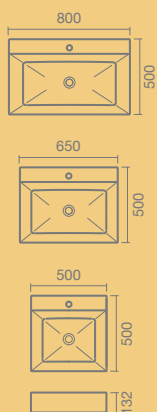

Allows vanity application

Page 065