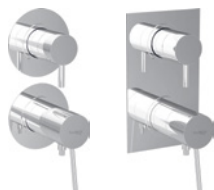

10 UNIC Shower / Bath

FEATURES:
Ceramic or thermostatic cartridge
Round or rectangular rosette
Wall-mounted: 5 ways (3 functions)