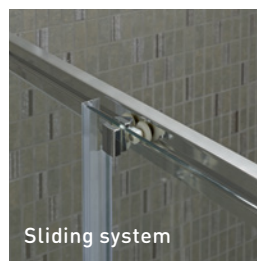

Compensation system

Sliding system

+ STEP Models

Quadrant
Square
Rectangular (*Reversible*)
Between-walls (*Reversible*)

+ STEP

MOUNTING TYPE:

Quadrant / Between-walls

FEATURES:

Height: 1950mm

Teflon sliding system with a light and silent movement

Integrated compensation system up to 50mm

(*between-walls models*)

Suspended lower tabs facilitate cleaning

Compatible with all of Sanitana's shower trays

6mm tempered safety glass

Completely watertight

Chromed handles

Reversible

+ STEP Measurements

Quadrant

800 x 800/900 x 900/1000 x 1000mm

Square

700 x 700/800 x 800/900 x 900/1000 x 1000mm

Rectangular (*Reversible*)

900 x 720/750mm

1000/1200/1400/1600/1700 x 700mm

1000/1100/1200/1300/1400/1500/1600/1700/1800 x 800mm

Between-walls (*Reversible*)

1000/1100/1200/1300/1400/1500/1600/1700/1800mm