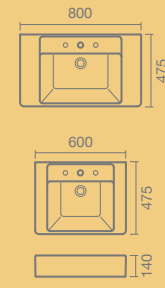

Page 072

Allows vanity application