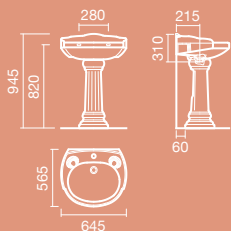

WASHBASIN 65

WASHBASIN recessed