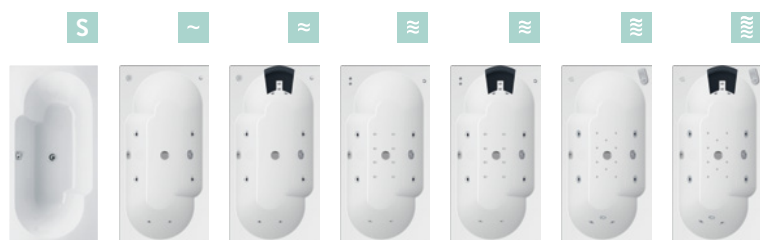

+ RAQUEL

MEASUREMENTS:

1800 x 900mm

CAPACITY:

297 liters

WHIRPOOL SYSTEMS:

- HID Digital
- HID Dorsal
- Multijet Digital
- Multijet Dorsal
- Jet Set Star Basic and Top
- Jet Set Star Dorsal Basic and Top

FEATURES:

Support feet, galvanized steel support frame and panels available