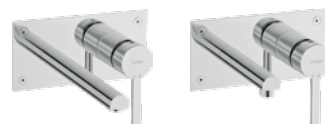

2 BALANCE Washbasin

FEATURES:
Wall-mounted
Ecological aerator
Ecological ceramic cartridge due
Long or short spout (22 and 13cm)