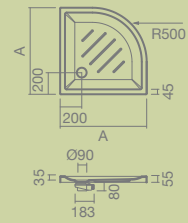

SELF-STANDING

	A	B
1000 x 1000 x 55	1000	500
900 x 900 x 55	900	450
800 x 800 x 55	800	400

VAT: 150 / PROFILE: 35mm

VAT: 80 / PROFILE: 150mm

VAT: 50 / PROFILE: 75mm

VAT: 50 / PROFILE: 35mm