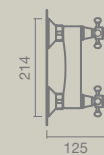

MODELS AND DRAWINGS

MIXERS & TAPS / QUICK GUIDE AND TECHNICAL DRAWINGS

XS

WASHBASIN

BIDET

SHOWER

BATH

ATLAS 40

Regular washbasin model available

Regular washbasin model available

Regular washbasin model available

GRECIA

WASHBASIN

BIDET

SHOWER

CROX

SHOWER

BATH