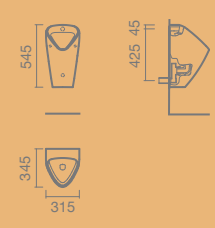

HORIZONTAL water inlet