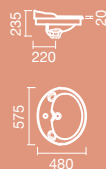

WASHBASIN 65

WASHBASIN recessed