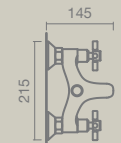

MODELS AND DRAWINGS

MIXERS & TAPS / QUICK GUIDE AND TECHNICAL DRAWINGS

XS

WASHBASIN

BIDET

SHOWER

BATH

ATLAS 40

Regular washbasin model available

Regular washbasin model available

Regular washbasin model available

GRECIA

WASHBASIN

BIDET

CROX

SHOWER

BATH