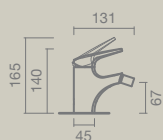

WASHBASIN high spout

Model with 25cm high spout available

WASHBASIN electronic

Model with one water inlet available

WASHBASIN wall-mounted

WASHBASIN wall-mounted

BIDET

SHOWER / BATH 5 ways

Thermostatic mixer available

SHOWER / BATH 6 ways

Thermostatic mixer available

BATH

SELEKT

WASHBASIN

BIDET

SHOWER

BATH

NOA

WASHBASIN

BIDET

SHOWER

BATH