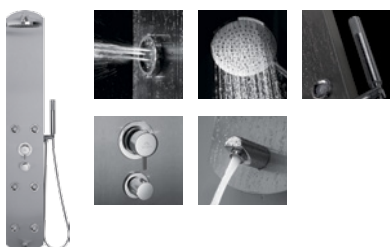

FEATURES:

- For application with shower trays or bathtubs
- 6 Adjustable hydro massage jets: *pulsating effect*
- Adjustable large overhead shower
- Thermostatic mixer
- 5 Hydro massage functions selector
- Lower water outlet

YN Dorsal hydro massage column