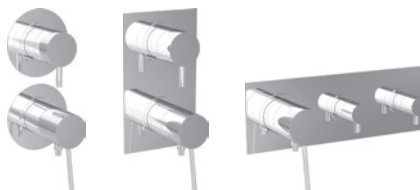

11 UNIC Shower

FEATURES:
Ceramic or thermostatic cartridge
Round rosette, rectangular or rectangular horizontal
Wall-mounted: 6 ways (4 functions)