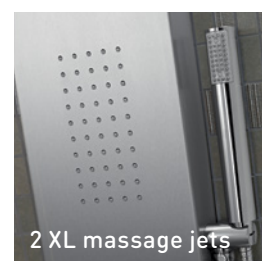

Handshower

2 XL massage jets