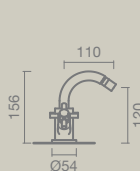

BIDET

SHOWER