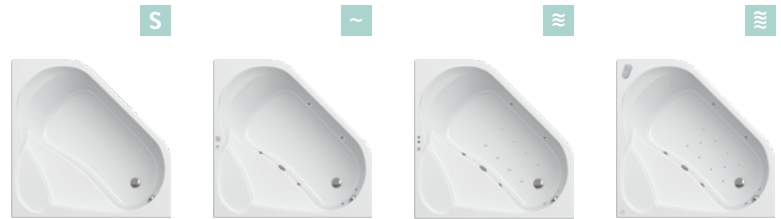

Multijet Digital

Multijet Dorsal

Jet Set Star Basic and Top

Jet Set Star Dorsal Basic and Top

**FEATURES:**

Support frame included

Quadrant panel available

OASIS bathtub with own quadrant panel