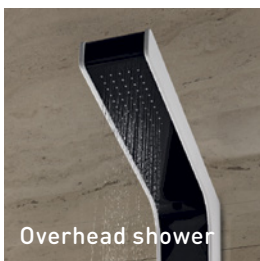

ARENA countertop washbasin with UNIC high spout mixer, ROCKS shower tray and SLIM hydro massage column

3 Massage jets

Overhead shower