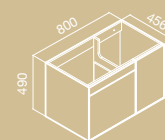

DIXIE 60, 80 and 100

DIXIE 60, 80 and 100 compatible with recessed and countertop washbasins