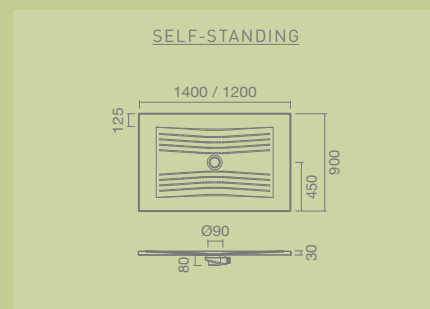

AXIS

Page 179

ENAMELLED STEEL

PROFILE: 30mm