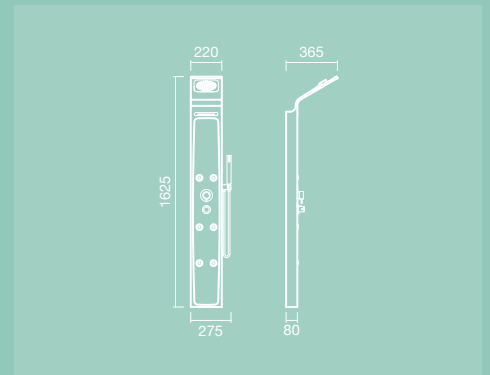

EDGE

Page 202