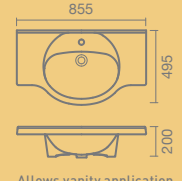

Allows vanity application

645 x 440 x 200mm

Page 087