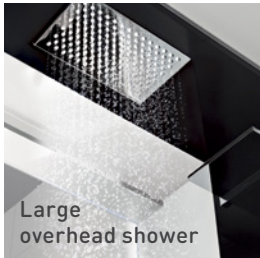

LUX

TREND / TECH / WELLNESS

+ LUX

MEASUREMENTS: 1100 x 800 x 2270mm

FEATURES:

- Large overhead shower
- Handshower included
- 6mm safety tempered glass
- Solid surface shower tray (titanium sylicas)
- Aluminium profiles with a satin finish
- Aluminium panels lacquered in black and white
- Allows stand-alone or corner application (reversible)
- Cabin shower stool in solid surface available (optional)