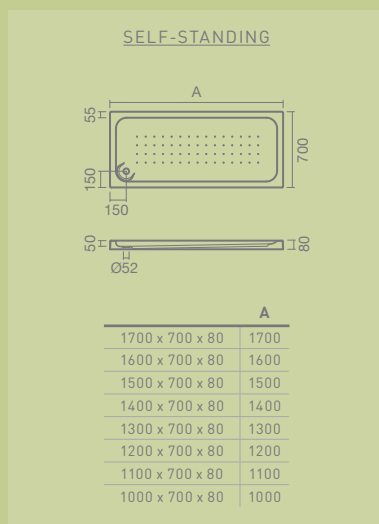

MODELS AND DRAWINGS

SHOWER TRAYS / QUICK GUIDE AND TECHNICAL DRAWINGS

ESFERA

Page 174

ACRYLIC

VAT: 50 / PROFILE: 80mm

VAT: 50 / PROFILE: 80mm

VAT: 50 / PROFILE: 80mm