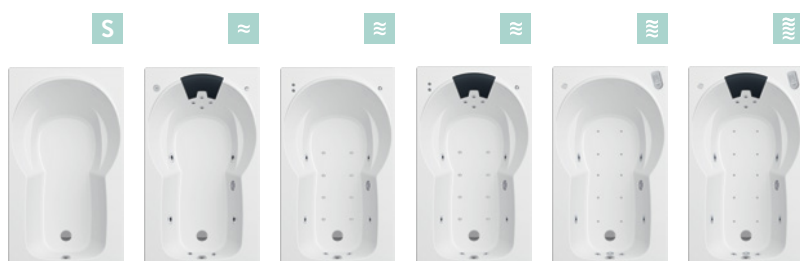

PATRICIA Jet Set Star Dorsal whirlpool system