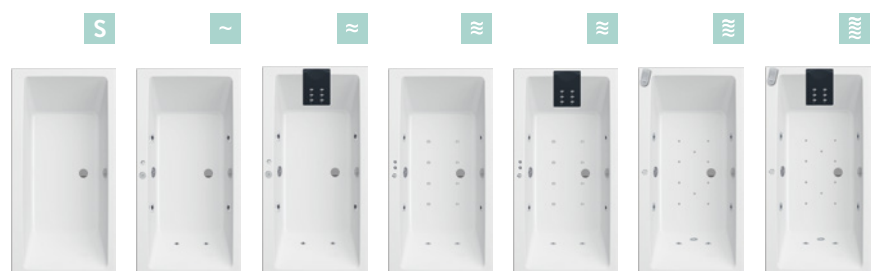

FEATURES:

Support feet, galvanized steel support frame and side, end and "L" shaped panels available