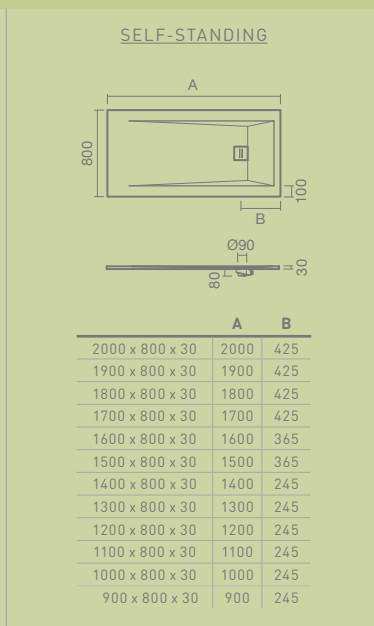

MODELS AND DRAWINGS

SHOWER TRAYS / QUICK GUIDE AND TECHNICAL DRAWINGS

ROCKS

Page 170

STONEX®

WIDTH: 900 / PROFILE: 30mm

WIDTH: 800 / PROFILE: 30mm

WIDTH: 700 / PROFILE: 30mm