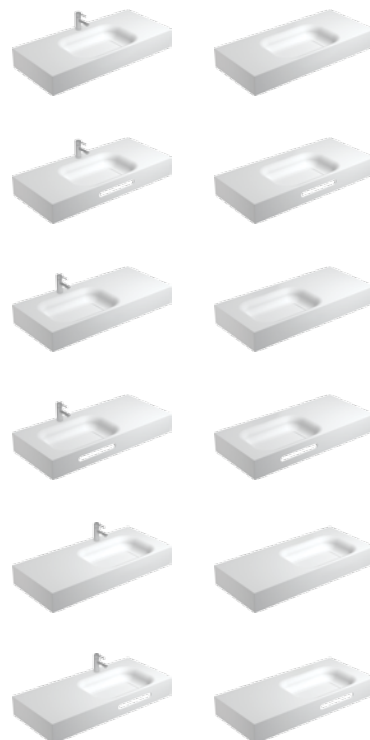

3 SMOOTH

MOUNTING TYPE: Wall-mounted
MEASUREMENTS:
1400 / 1200 / 1000 / 900 / 800 x 530 x 150mm
COLOURS: White
FEATURES:
In solid surface
Bowl: central / left / right
With or without tap hole
With or without towel rail

SMOOTH 120 wall-mounted washbasin's with towel rail detail