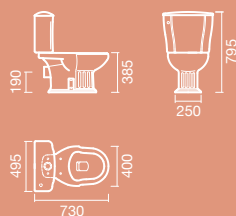

TOILET compact H/O