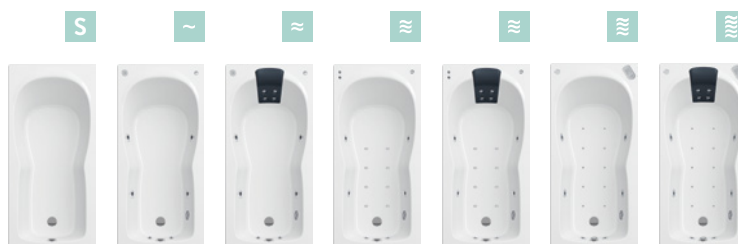

+ CAROLINA

MEASUREMENTS:

1700 x 800mm

CAPACITY:

221 liters

WHIRPOOL SYSTEMS:

HID Digital (OPTIONAL: anti-slip surface)

HID Dorsal (OPTIONAL: anti-slip surface)

Multijet Digital

Multijet Dorsal

Jet Set Star Basic and Top

Jet Set Star Dorsal Basic and Top

FEATURES:

Support feet, galvanized steel

support frame and panels available

CAROLINA

ACRYLIC