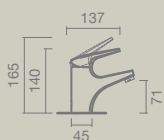

NOA

WASHBASIN