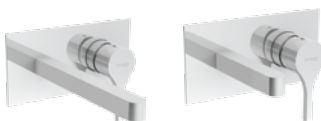

3 SILK Washbasin

FEATURES:

Wall-mounted
Ecological ceramic cartridge *due*
With long or short spout (22 and 13cm)