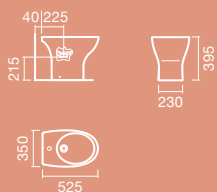

TOILET wall-mounted

BIDET simple

BIDET wall-mounted

WASHBASINS