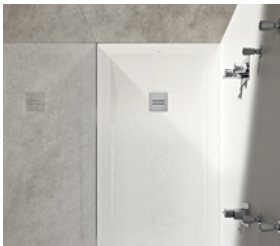

CENTRED SHOWER WASTE

Even with a cut-to-size at the work site, the ROCKS's outlet waste remains centred on its longitudinal axis, making its installation easy and effortless.