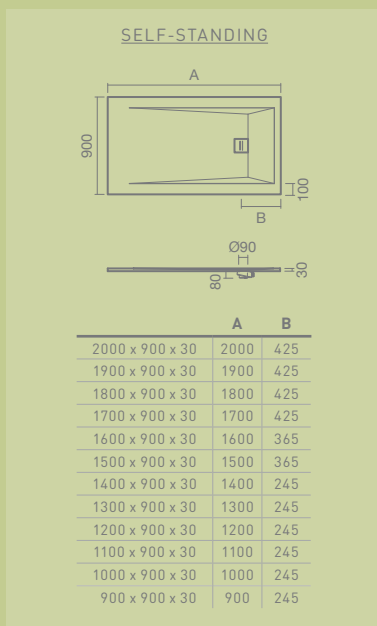

MODELS AND DRAWINGS

SHOWER TRAYS / QUICK GUIDE AND TECHNICAL DRAWINGS

ROCKS

Page 170

STONEX®

WIDTH: 900 / PROFILE: 30mm

WIDTH: 800 / PROFILE: 30mm

WIDTH: 700 / PROFILE: 30mm