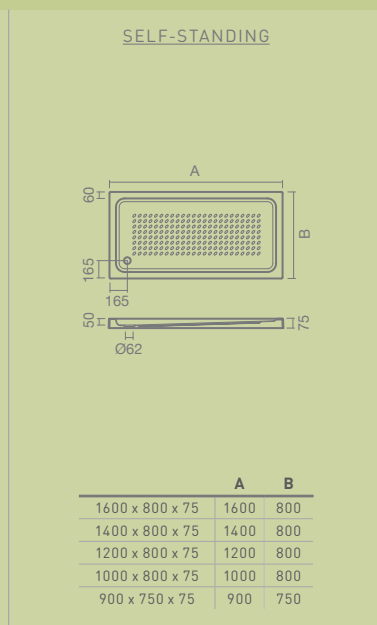

JULIA

ACRYLIC

VAT: 140 / PROFILE: 35mm

VAT: 50 / PROFILE: 35mm

VAT: 50 / PROFILE: 75mm