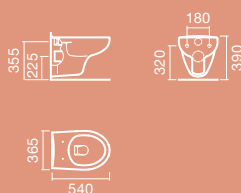

TOILET wall-mounted

BIDET simple

BIDET wall-mounted

WASHBASINS 60 and 55

WASHBASINS 45 and 35