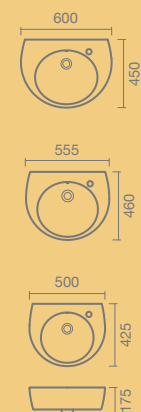

MODELS AND DRAWINGS

WASHBASINS AND HANDRINSE BASINS / QUICK GUIDE AND TECHNICAL DRAWINGS

COUNTERTOP / WALL-MOUNTED Ceramic

Page 065

Page 064

Page 068

Page 069

Page 072

Allows vanity application

Page 065

Page 078

Page 079

Page 081

Page 081