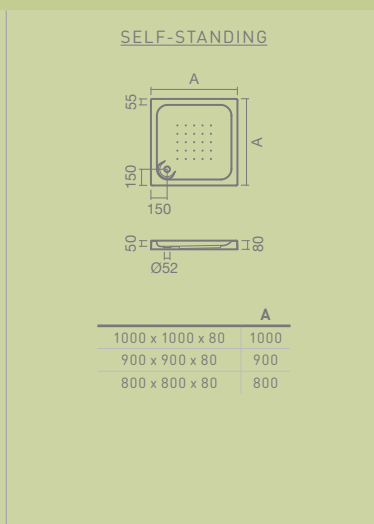

MODELS AND DRAWINGS

SHOWER TRAYS / QUICK GUIDE AND TECHNICAL DRAWINGS

ESFERA

Page 174

ACRYLIC

VAT: 50 / PROFILE: 80mm

VAT: 50 / PROFILE: 80mm

VAT: 50 / PROFILE: 80mm