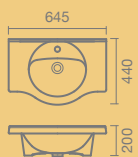

Allows vanity application only