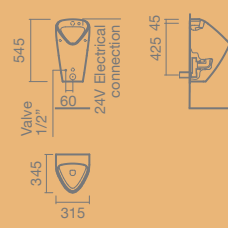

ELECTRONIC sensor