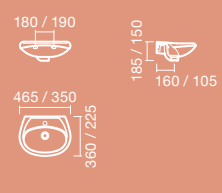

TOILET wall-mounted

BIDET simple

BIDET wall-mounted

WASHBASINS 60 and 55

WASHBASINS 45 and 35