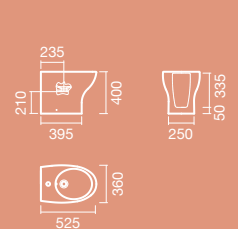

MODELS AND DRAWINGS

SANITARY WARE / QUICK GUIDE AND TECHNICAL DRAWINGS

CORAL

GLAM

POP ART

BIDET BTW

KAPA

WASHBASINS

Range with 5 models. For technical drawings see pages 092, 093 and 095.