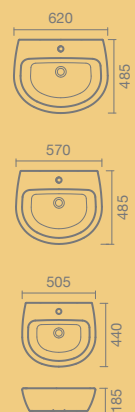

MODELS AND DRAWINGS

WASHBASINS AND HANDRINSE BASINS / QUICK GUIDE AND TECHNICAL DRAWINGS

COUNTERTOP / WALL-MOUNTED Ceramic

Page 065

Page 064

Page 068

Page 069

Page 072

Allows vanity application

Page 065

Page 078

Page 079

Page 081

Page 081