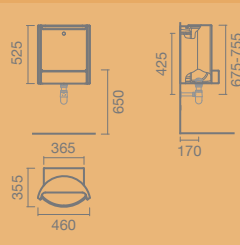

VERTICAL water inlet