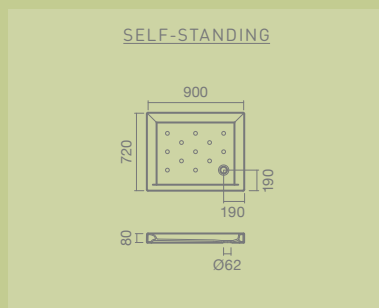

ANABELA

Page 176

CERAMIC

VAT: 50 / PROFILE: 80mm

VAT: 50 / PROFILE: 80mm

VAT: 50 / PROFILE: 80mm