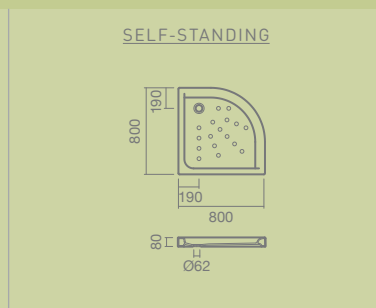

ANABELA

Page 176

CERAMIC

VAT: 50 / PROFILE: 80mm

VAT: 50 / PROFILE: 80mm

VAT: 50 / PROFILE: 80mm