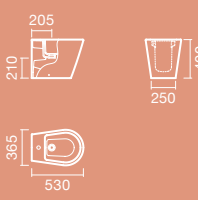

MODELS AND DRAWINGS

SANITARY WARE / QUICK GUIDE AND TECHNICAL DRAWINGS

CORAL

GLAM

BIDET BTW

POP ART

KAPA

WASHBASINS

Range with 5 models. For technical drawings see pages 092, 093 and 095.