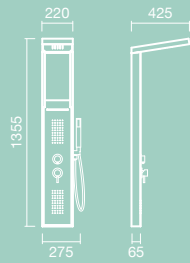

BEAT

Page 208