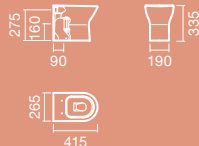

MODELS AND DRAWINGS

SANITARY WARE / QUICK GUIDE AND TECHNICAL DRAWINGS

POP

GRECIA

MUNIQUE

INFANTIL

TOILET simple BTW