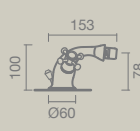

MODELS AND DRAWINGS

MIXERS & TAPS / QUICK GUIDE AND TECHNICAL DRAWINGS

XS

WASHBASIN

BIDET

SHOWER

BATH

ATLAS 40

Regular washbasin model available

Regular washbasin model available

Regular washbasin model available

GRECIA

WASHBASIN

BIDET

CROX

SHOWER

BATH