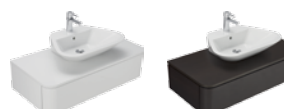

+ GLAM

MOUNTING TYPE: Wall-mounted

COLOURS: White / Wengue

FEATURES:

Structure in lacquered MDF in high-gloss (white) or in particle board lined with a melamine veneer (wengue)

Front / Countertop in high-pressure laminate (moisture resistant) coated plywood (wengue) or lacquered in high-gloss (white)

External drawer with a pressure-activated automatic opening system and a quiet and effortless closing

Internal drawer with compartment for small objects (available only for GLAM 70 vanity unit)