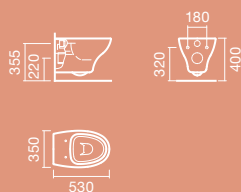

TOILET wall-mounted

BIDET simple

BIDET wall-mounted

WASHBASINS