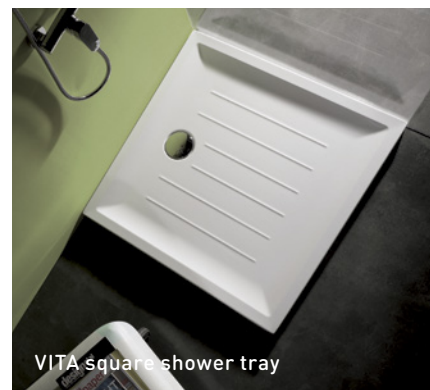

VITA

SELF-STANDING

SHOWER TRAYS

+ VITA

TYPLOGIES:

Self-standing

COLOURS: White

FEATURES:

Extra-flat with an anti-slip surface

Compatible with high debit Ø90 shower waste (56l/m) with cover in chromed brass (not included)

Made with 3,2mm acrylic cast sheet with a gloss finish

1 VITA Corner

MEASUREMENTS:

1000 / 900 / 800 x 55mm

2 VITA Square

MEASUREMENTS:

1000 / 900 / 800 x 55mm

3 VITA Rectangular

MEASUREMENTS:

1800 / 1700 / 1600 / 1500 / 1400 / 1300 / 1200 / 1100 / 1000 x 800 x 55mm