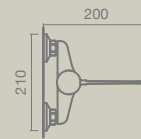

SHOWER lever handle