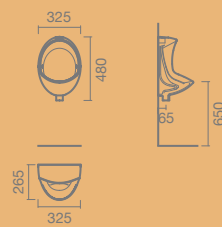

HORIZONTAL water inlet