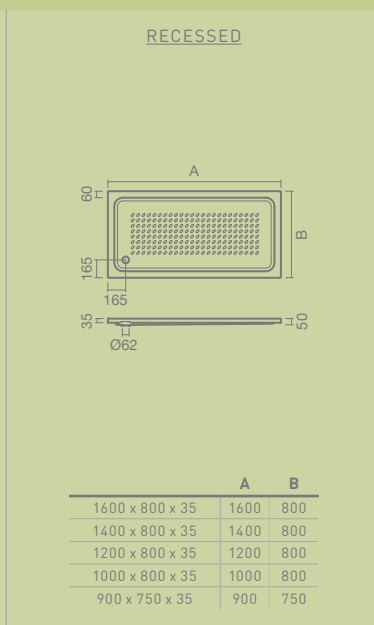

JULIA

ACRYLIC

VAT: 140 / PROFILE: 35mm

VAT: 50 / PROFILE: 35mm

VAT: 50 / PROFILE: 75mm