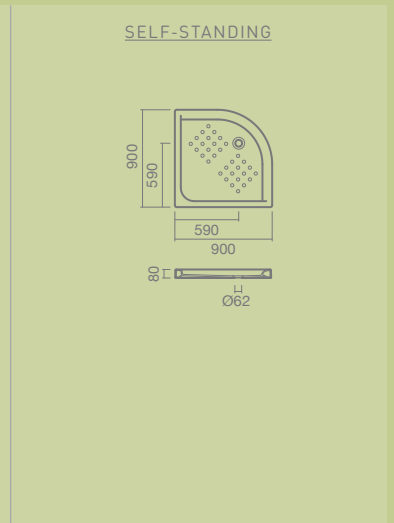

JULIETA

Page 177

CERAMIC

VAT: 50 / PROFILE: 80mm

VAT: 50 / PROFILE: 80mm

VAT: 50 / PROFILE: 80mm