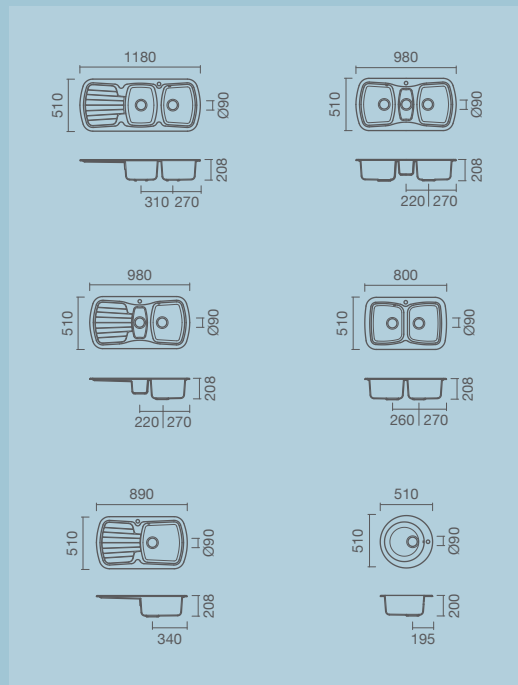

EUROPA

Page 276