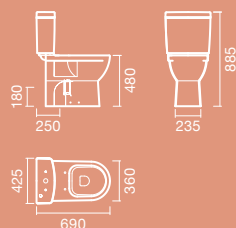

MOBIL

TOILET compact

WASHBASIN 65