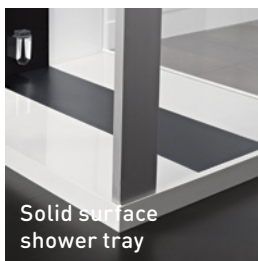

Digital touchscreen
(Tech and Wellness)

Solid surface shower tray

+ LUX

MEASUREMENTS: 1100 x 800 x 2270mm

FEATURES:

- Large overhead shower
- Handshower included
- 6mm safety tempered glass
- Solid surface shower tray (titanium sylicas)
- Aluminium profiles with a satin finish
- Aluminium panels lacquered in black and white
- Allows stand-alone or corner application (reversible)
- Cabin shower stool in solid surface available (optional)