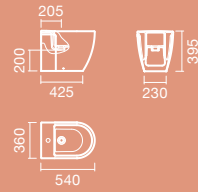

MODELS AND DRAWINGS

SANITARY WARE / QUICK GUIDE AND TECHNICAL DRAWINGS

CORAL

BIDET BTW

GLAM

POP ART

KAPA

WASHBASINS

Range with 5 models. For technical drawings see pages 092, 093 and 095.