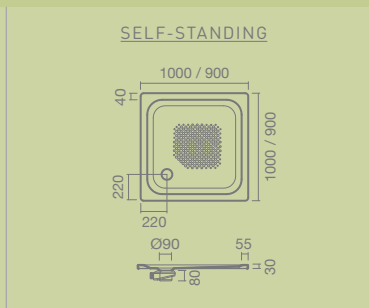

SLIM

Page 178

ENAMELLED STEEL

PROFILE: 30mm

PROFILE: 30mm

PROFILE: 30mm