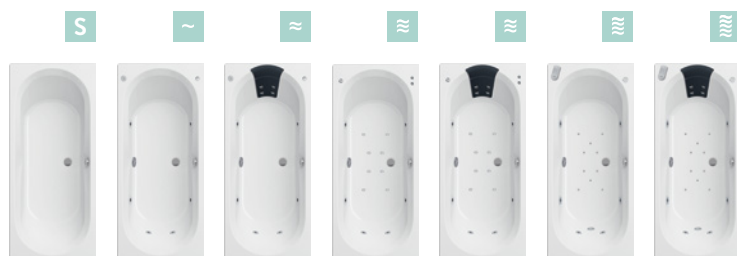

ROSARIO

ACRYLIC

+ ROSARIO

MEASUREMENTS:

1800 x 800mm

CAPACITY:

232 liters

WHIRPOOL SYSTEMS:

HID Digital

HID Dorsal

Multijet Digital

Multijet Dorsal

Jet Set Star Basic and Top

Jet Set Star Dorsal Basic and Top