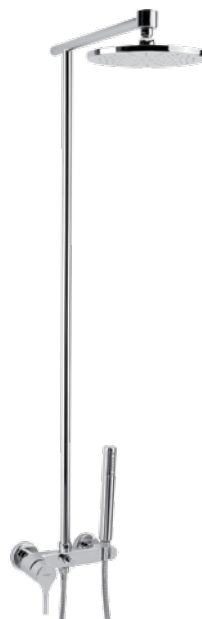

10 SILK Column

FEATURES:

Large overhead shower (22,5cm)
Ecological ceramic cartridge due
Handshower, shower holder and
flexible shower hose included

SILK washbasin mixer