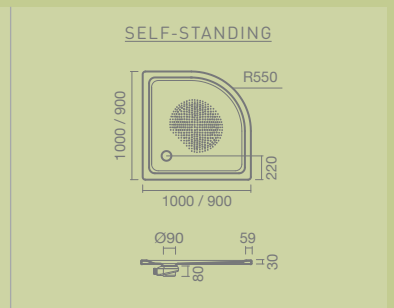

SLIM

Page 178

ENAMELLED STEEL

PROFILE: 30mm

PROFILE: 30mm

PROFILE: 30mm