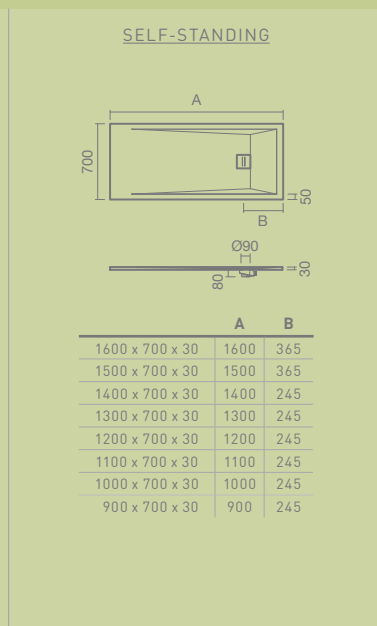

MODELS AND DRAWINGS

SHOWER TRAYS / QUICK GUIDE AND TECHNICAL DRAWINGS

ROCKS

Page 170

STONEX®

WIDTH: 900 / PROFILE: 30mm

WIDTH: 800 / PROFILE: 30mm

WIDTH: 700 / PROFILE: 30mm