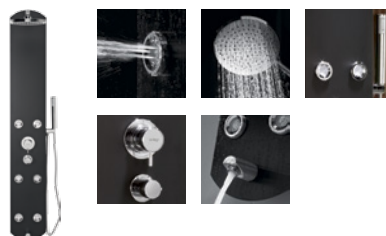

FEATURES:

- For application with shower trays or bathtubs
- 6 Adjustable hydro massage jets: *pulsating* effect
- Adjustable large overhead shower
- Thermostatic mixer
- 5 Hydro massage functions selector
- Lower water outlet