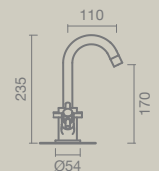

MODELS AND DRAWINGS

MIXERS & TAPS / QUICK GUIDE AND TECHNICAL DRAWINGS

XS

WASHBASIN

BIDET

SHOWER

BATH

ATLAS 40

Regular washbasin model available

Regular washbasin model available

Regular washbasin model available

GRECIA

WASHBASIN

BIDET

CROX

WASHBASIN

SHOWER

BATH