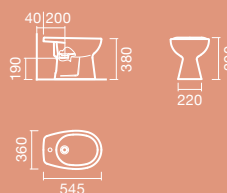

TOILET wall-mounted

BIDET simple

BIDET wall-mounted

WASHBASINS 60 and 55

WASHBASINS 45 and 35