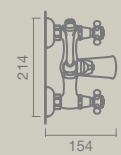

MODELS AND DRAWINGS

MIXERS & TAPS / QUICK GUIDE AND TECHNICAL DRAWINGS

XS

WASHBASIN

BIDET

SHOWER

BATH

ATLAS 40

Regular washbasin model available

Regular washbasin model available

Regular washbasin model available

GRECIA

WASHBASIN

BIDET

BATH

CROX

SHOWER

BATH