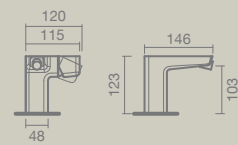

## MOON

WASHBASIN

WASHBASIN high spout

BIDET