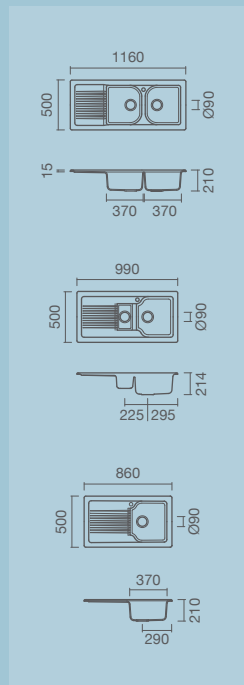

BRASIL

Page 274