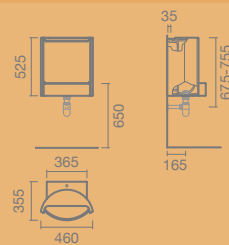

VERTICAL water inlet