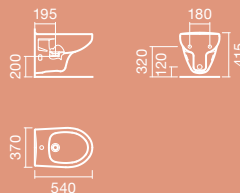

TOILET wall-mounted

BIDET simple

BIDET wall-mounted

WASHBASINS 60 and 55

WASHBASINS 45 and 35