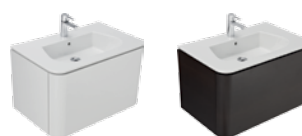

## 1 GLAM 70

**MEASUREMENTS:** 690 x 465 x 405mm

**FEATURES:**

Compatible with:  
GLAM 70 recessed washbasin  
Drawer and pull-out compartment  
with organizer for small items