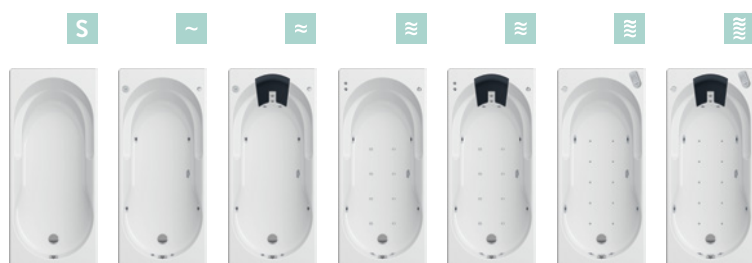

+ HELENA

MEASUREMENTS:

1700 / 1600 x 750mm
1700 / 1600 / 1500 x 700mm

CAPACITY:

191 / 176 / 180 / 160 / 144 liters

WHIRPOOL SYSTEMS:

HID Digital (OPTIONAL: anti-slip surface)
HID Dorsal (OPTIONAL: anti-slip surface)
Multijet Digital
Multijet Dorsal
Jet Set Star Basic and Top
Jet Set Star Dorsal Basic and Top

FEATURES:

Support feet, galvanized steel support frame and panels available