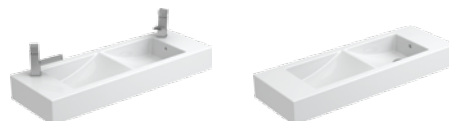

1 CUBIC Double

MOUNTING TYPE: Countertop, wall-mounted and vanity

MEASUREMENTS: 1000 x 345 x 150mm

COLOURS: White / Pergamon (subject to availability)

FEATURES:

With two bowls

With or without tap holes

Compatible with CUBIC 100 (page 142) vanity unit