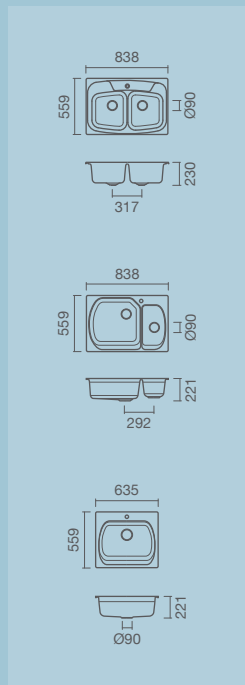

MODELS AND DRAWINGS

KITCHEN SINKS AND SINK MIXERS / QUICK GUIDE AND TECHNICAL DRAWINGS

AMERICA

Page 272