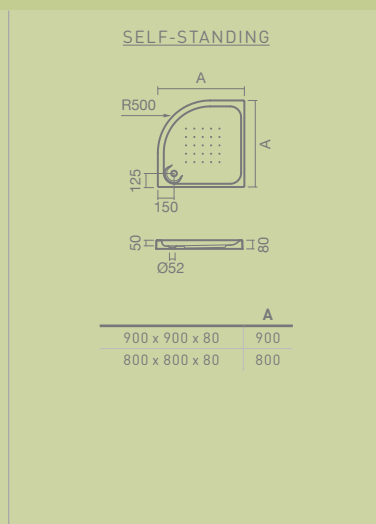

MODELS AND DRAWINGS

SHOWER TRAYS / QUICK GUIDE AND TECHNICAL DRAWINGS

ESFERA

Page 174

ACRYLIC

VAT: 50 / PROFILE: 80mm

VAT: 50 / PROFILE: 80mm

VAT: 50 / PROFILE: 80mm