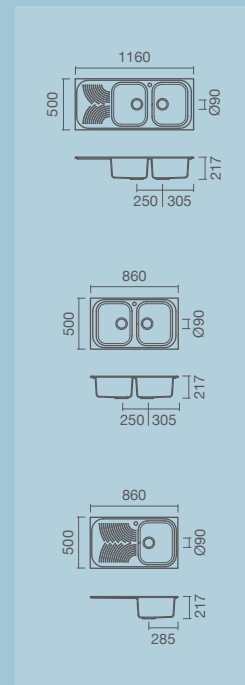

ITALIA

Page 278