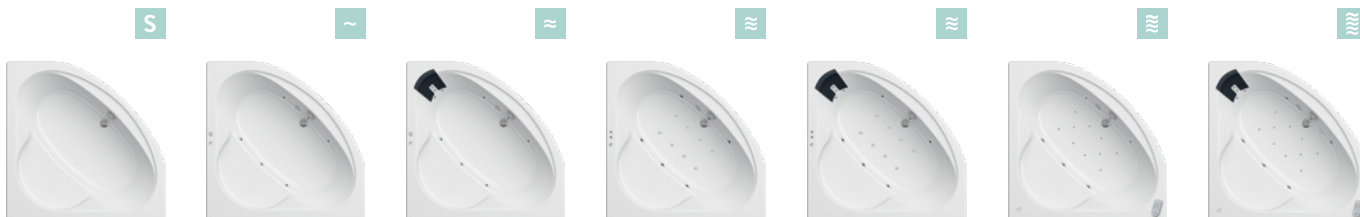

Multijet Digital

Multijet Dorsal

Jet Set Star Basic and Top

Jet Set Star Dorsal Basic and Top

**FEATURES:**

Support frame included

Quadrant panel available

MARGARIDA bathtub with own quadrant panel and BALANCE thermostatic bath mixer