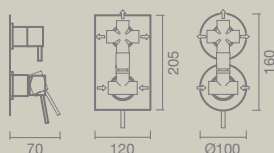

SHOWER / BATH 5 ways