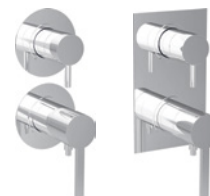

11 BALANCE Shower

FEATURES:

Ceramic or thermostatic cartridge
Round or square rosette
Wall-mounted: 5 ways (3 functions)