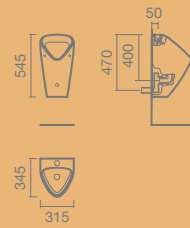

VERTICAL water inlet