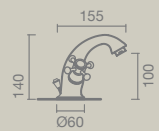

MODELS AND DRAWINGS

MIXERS & TAPS / QUICK GUIDE AND TECHNICAL DRAWINGS

XS

WASHBASIN

BIDET

SHOWER

BATH

ATLAS 40

Regular washbasin model available

Regular washbasin model available

Regular washbasin model available

GRECIA

WASHBASIN

BIDET

CROX

SHOWER

BATH