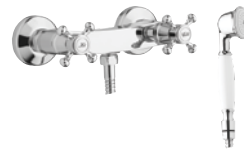

## + GRECIA Shower

**FEATURES:**

Ceramic disc valves  
Handshower, shower holder and  
flexible shower hose included