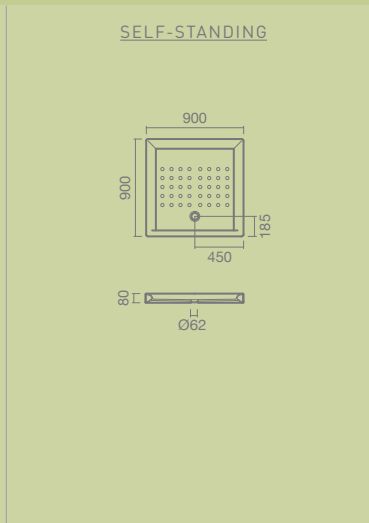

JULIETA

Page 177

CERAMIC

VAT: 50 / PROFILE: 80mm

VAT: 50 / PROFILE: 80mm

VAT: 50 / PROFILE: 80mm