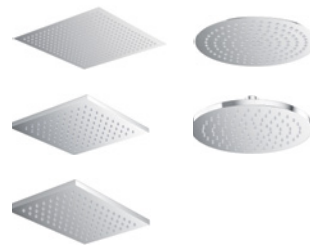

+ OVERHEAD Showers

FORMAT: Circular / Square / Rectangular
MODELS: Slim / Simple
MEASUREMENTS:
Slim
500 / 400 / 350 / 300 / 250mm
Simple: square / circular
300 / 250 / 200mm
Simple: rectangular
400 x 300 / 300 x 200 / 150 x 200 / 290 x 160mm