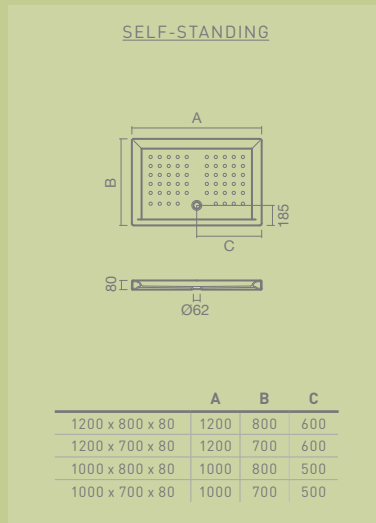

JULIETA

Page 177

CERAMIC

VAT: 50 / PROFILE: 80mm

VAT: 50 / PROFILE: 80mm

VAT: 50 / PROFILE: 80mm