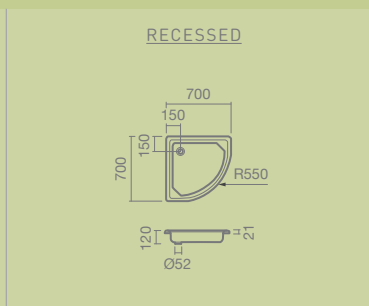

STANDARD

Page 178

ENAMELLED STEEL

PROFILE: 28mm

VAT: 120 / PROFILE: 21mm