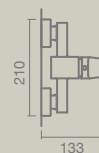

WASHBASIN high spout

Model with 25cm high spout available

WASHBASIN electronic

Model with one water inlet available

WASHBASIN wall-mounted

WASHBASIN wall-mounted

BIDET

SHOWER / BATH 5 ways

Thermostatic mixer available

SHOWER / BATH 6 ways

Thermostatic mixer available

BATH

SELEKT

WASHBASIN

BIDET

SHOWER

BATH

NOA

WASHBASIN

BIDET

SHOWER

BATH