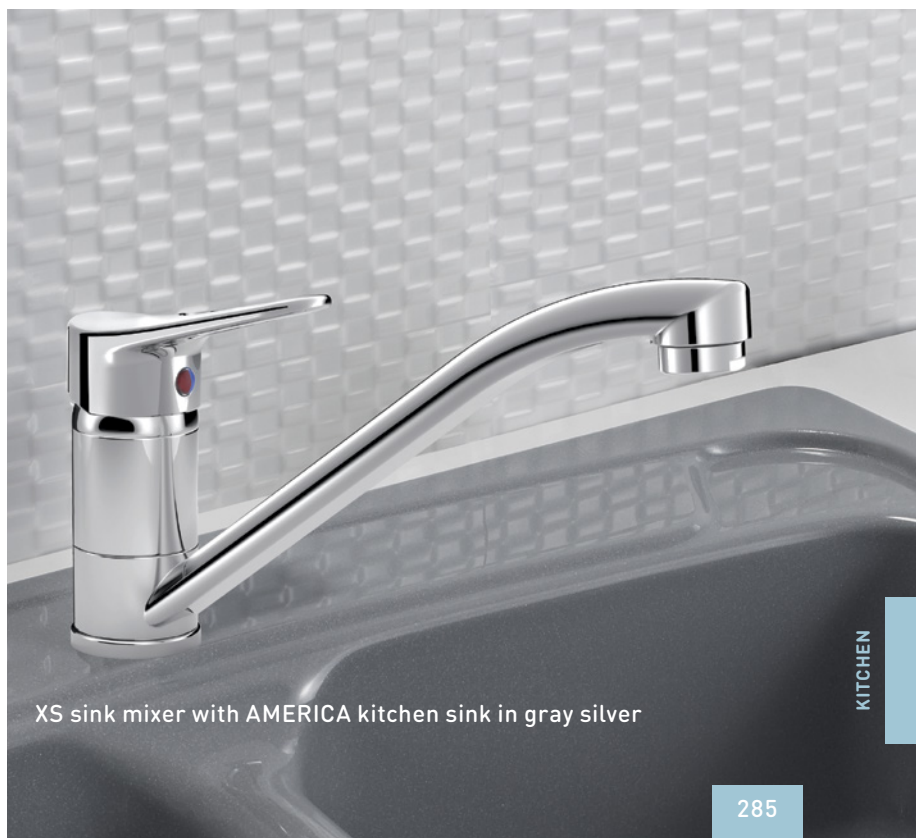

XS sink mixer with AMERICA kitchen sink in gray silver

+ XS

FEATURES:
Ceramic cartridge
Long spout: 21cm

KITCHEN