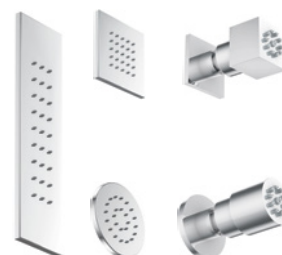

+ BODY Jets

TIPOLOGIA: XL / Adjustable
FORMATS:
XL
Rectangular / Square / Circular
Adjustable
Square / Circular