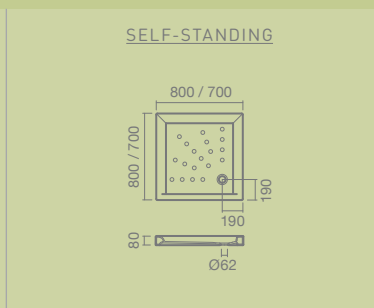

ANABELA

Page 176

CERAMIC

VAT: 50 / PROFILE: 80mm

VAT: 50 / PROFILE: 80mm

VAT: 50 / PROFILE: 80mm