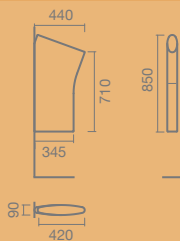

+1 URINAL PARTITION