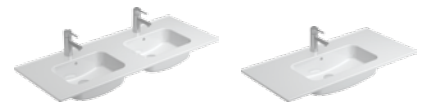

SMILE

VANITY

1 SMILE

MOUNTING TYPE: Vanity

MEASUREMENTS:

1210 x 460 x 185mm (Double)

1010 x 460 x 185mm

910 x 460 x 185mm

810 x 455 x 185mm

610 x 460 x 185mm

COLOURS: White

FEATURES:

Extra-flat

With tap holes

Compatible with SMILE (page 144) vanity unit

SMILE 100 washbasin with SMILE 100 vanity unit and BLOC mixer