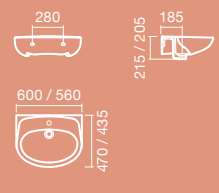

TOILET wall-mounted

BIDET simple

BIDET wall-mounted

WASHBASINS 60 and 55

WASHBASINS 45 and 35