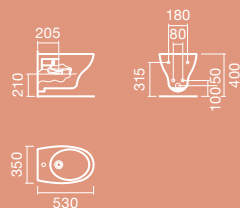

TOILET wall-mounted

BIDET simple

BIDET wall-mounted

WASHBASINS