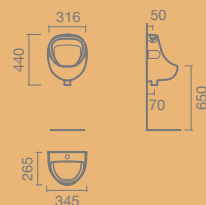

MINI

Page 040