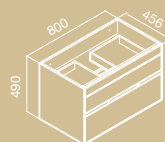

TAHOE 60, 80, 90 and 100

TAHOE 60, 80, 90 and 100 compatible with recessed and countertop washbasins