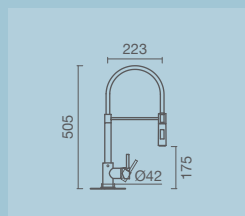

TUBE Tech

Page 280