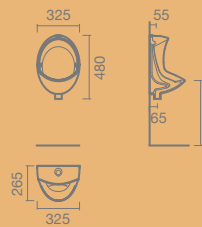

VERTICAL water inlet