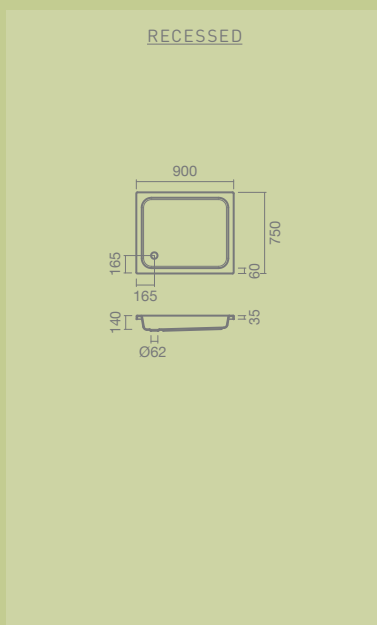

JULIA

ACRYLIC

VAT: 140 / PROFILE: 35mm

VAT: 50 / PROFILE: 35mm

VAT: 50 / PROFILE: 75mm