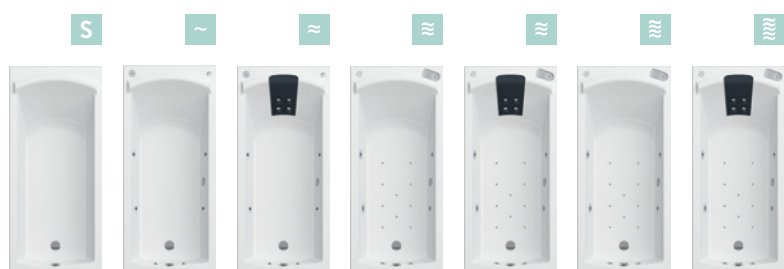

PLAZA bathtub with FLOW bath mixer