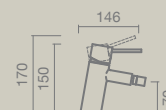

### BATH

WASHBASIN high spout

Model with 25cm high spout available

WASHBASIN electronic

Model with one water inlet available

WASHBASIN wall-mounted

WASHBASIN wall-mounted

BIDET