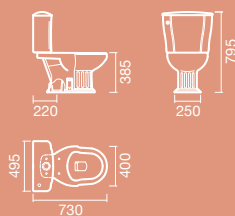

TOILET compact V/O