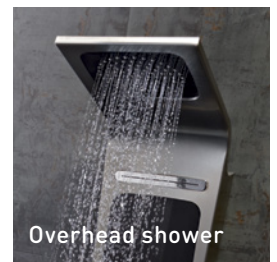

EDGE Float's cascade shower spout