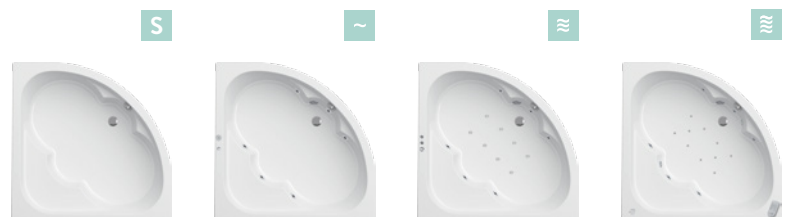

FEATURES:

Support frame included

Quadrant panel available