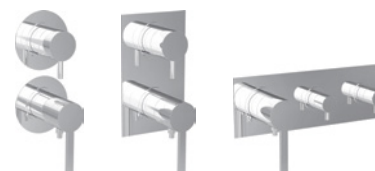

12 BALANCE Shower

FEATURES:

Ceramic or thermostatic cartridge
Round, square or rectangular horizontal rosette
Wall-mounted: 6 ways (4 functions)