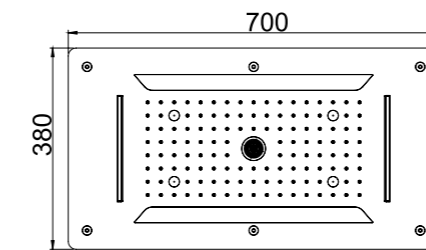

Led Series

RDPG5030 SH139/1000 7 Kg
70 x 38 cm 0,1 m³