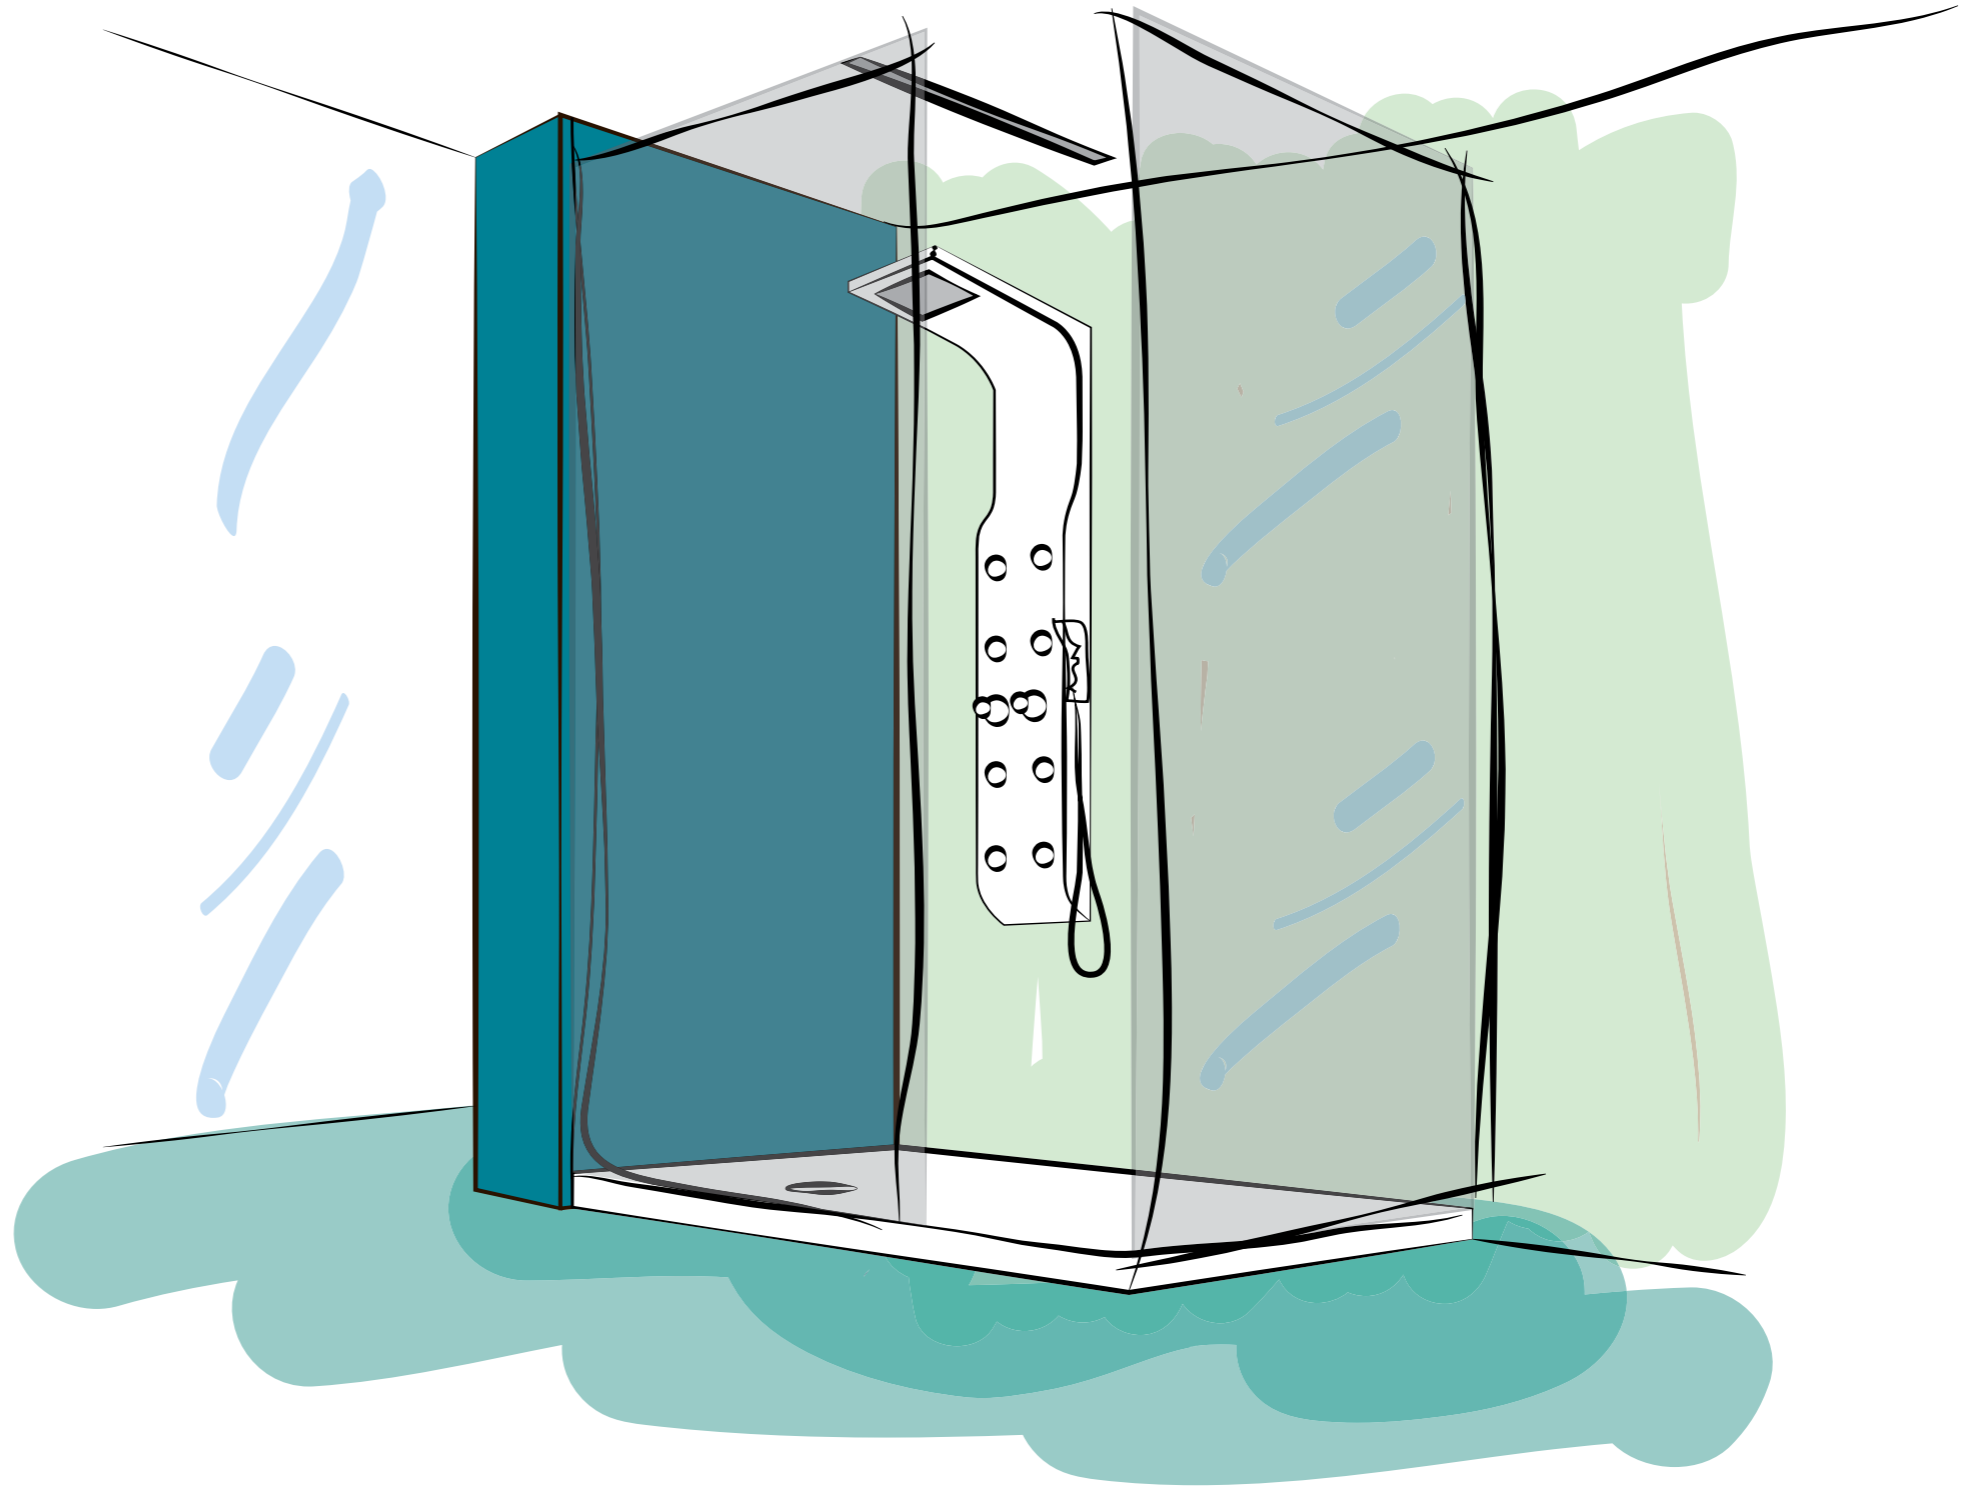

duche
shower | douche
dusche | ducha