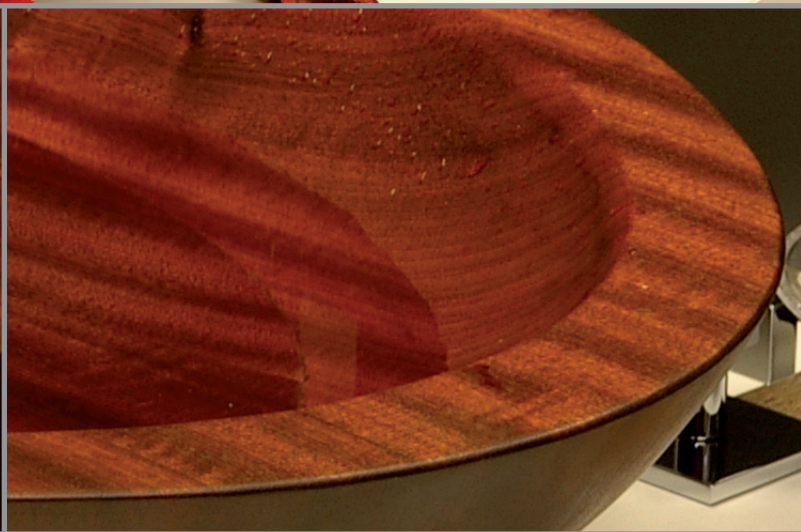

ovale

lavello in mogano, finitura in resina opaca
mahogany washbasin, opaque resins finish