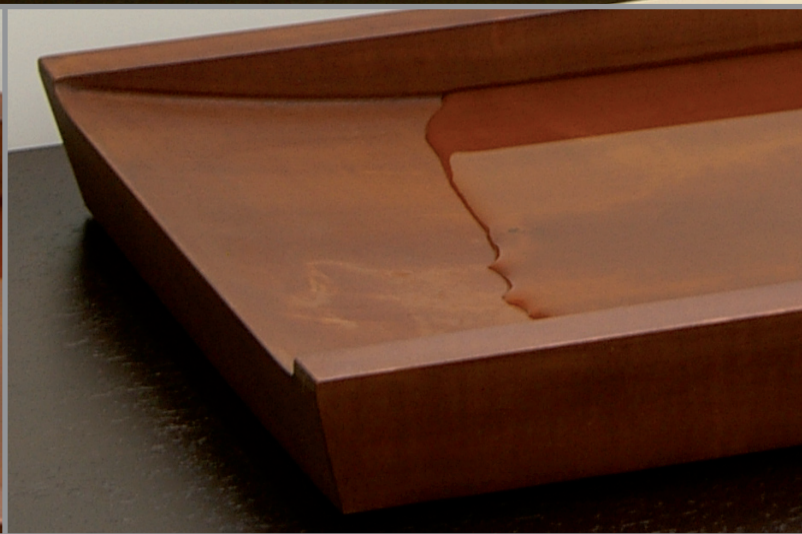

relax

lavello in ciliegio, finitura in resina opaca
cherry washbasin, opaque resins finish