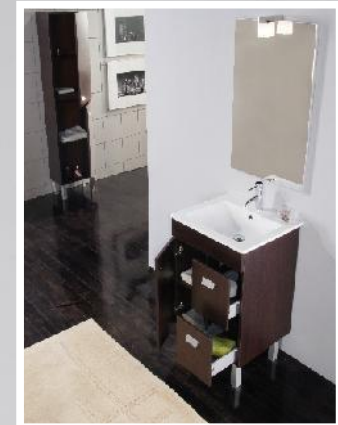

NEW IRIS

LAQUE | LACAS | COLORS

Blanc | Blanc | White
CAISSON MELAMINA BRILLANT
CUERPO MELAMINA BRILLO
BODY BRIGHTNESS MELAMINA

MELAMINAS

Wengé | Clonoxis | Zensati

P

TVLS

Blanc | Blanc | White
Noir | Negro | Black
Chocolat | Chocolate
Rouge | Rojo | Red
Gris | Grey

OPTION | OPCIÓN | OPTION

FAÇADE EN COULEUR
FRENTE EN COLOR
FRONTS IN COLOR
200807

TOUT EN COULEUR
TODO EN COLOR
ALL IN COLOR
501203

	CERAMIQUE CERAMICO CERAMIC	VERRE VIDRIO GLASS	POLAR	36 PROF. CERAMIQUE CERAMICO CERAMIC
Meuble | Mueble | Cabinet 50x81x45 (1P+2G) + Simple Vasque | Encimera | Basin (1)	502008	X	X	X
Meuble | Mueble | Cabinet 60x81x45 (1P+2G) + Simple Vasque | Encimera | Basin (1)	702104	702404	803103	802403
Meuble | Mueble | Cabinet 70x81x45 (1P+2G) + Simple Vasque | Encimera | Basin (1)	602202	X	X	X
Miroir | Espejo | Mirroir 80x50 + Applique | Applique | Focus Light Katia₍₁₎				400703
Miroir | Espejo | Mirroir 80x60 + Applique | Applique | Focus Light Katia₍₁₎				800906
Applique | Applique | Focus Light Katia				200303
Colonne | Columna | Column J2 40x170x25				201705