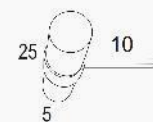

Applique | Aplique |
Focus Light F10 Ip44
(LED)

200407