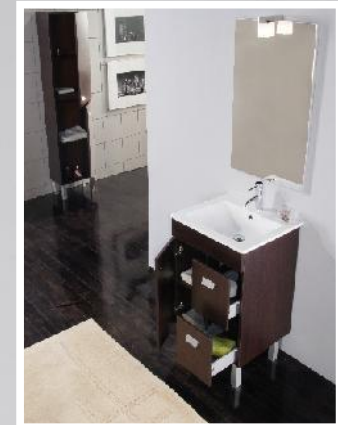

NEW IRIS

LAQUE | LACAS | COLORS

Blanc | Blanc | White
CAISSON MELAMINA BRILLANT
CUERPO MELAMINA BRILLO
BODY BRIGHTNESS MELAMINA

MELAMINAS

Wengé | Clonoxis | Zensati

P

TVLS

Blanc | Blanc | White
Noir | Negro | Black
Chocolat | Chocolate
Rouge | Rojo | Red
Gris | Grey

OPTION | OPCIÓN | OPTION

FAÇADE EN COULEUR
FRENTES EN COLOR
FRONTS IN COLOR
200807

TOUT EN COULEUR
TODO EN COLOR
ALL IN COLOR
501203

	CERAMIQUE CERAMICO CERAMIC	VERRE VIDRIO GLASS	POLAR	36 PROF. CERAMIQUE CERAMICO CERAMIC
Meuble | Mueble | Cabinet 50x81x45 (1P+2G) + Simple Vasque | Encimera | Basin (1)	502008	X	X	X
Meuble | Mueble | Cabinet 60x81x45 (1P+2G) + Simple Vasque | Encimera | Basin (1)	702104	702404	803103	802403
Meuble | Mueble | Cabinet 70x81x45 (1P+2G) + Simple Vasque | Encimera | Basin (1)	602202	X	X	X
Miroir | Espejo | Mirroir 80x50 + Applique | Applique | Focus Light Katia₍₁₎				400703
Miroir | Espejo | Mirroir 80x60 + Applique | Applique | Focus Light Katia₍₁₎				800906
Applique | Applique | Focus Light Katia				200303
Colonne | Columna | Column J2 40x170x25				201705