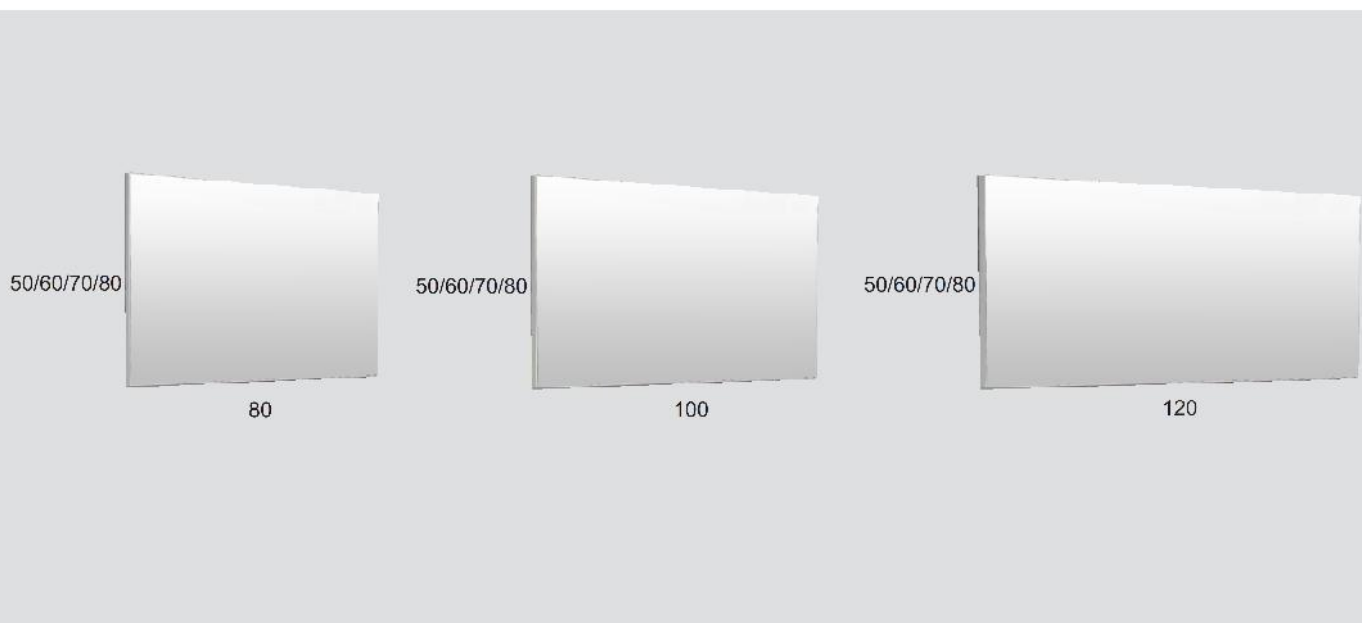

400301

Applique | Applique |
Focus Light Erika Ip44
(HALOGÉNEO) Blister

300304

Applique | Applique |
Focus Light F10 Ip44
(LED)

200407

**MIROIR | ESPEJO | MIRROIR
Aluminium | Aluminio**

80x50.....	100409
80x60.....	900603
80x70.....	900664
80x80.....	500702
100x50.....	700603
100x60.....	900806
100x70.....	900865
100x80.....	800905
120x50.....	300702
120x60.....	600908
120x70.....	900967
120x80.....	801005