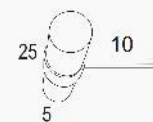

Applique | Applique |
Focus Light F10 Ip44
(LED)

200407