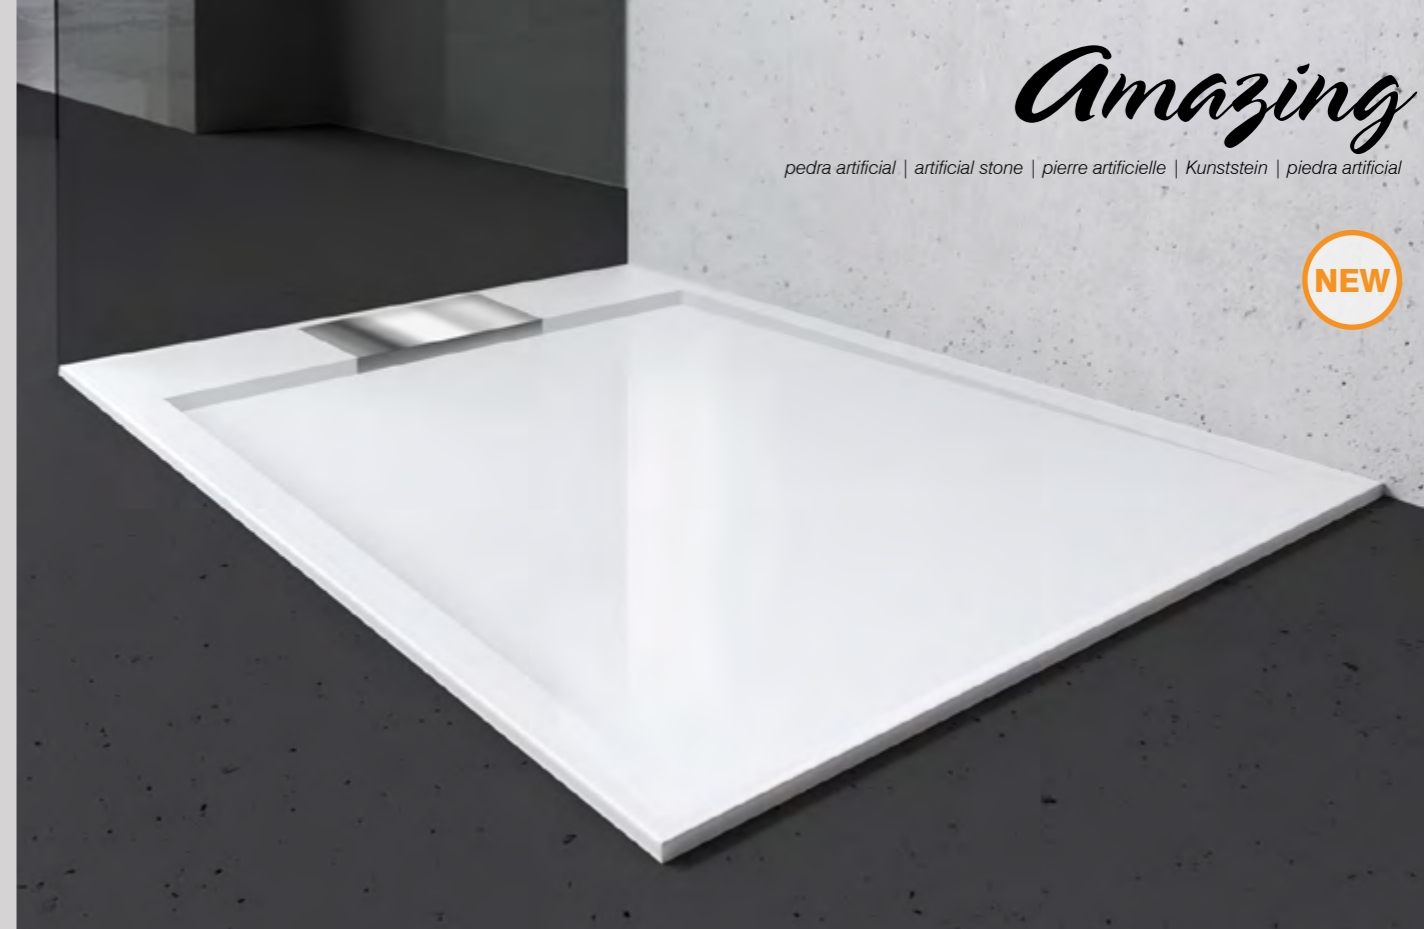

Amazing

pedra artificial | artificial stone | pierre artificielle | Kunststein | piedra artificial

NEW