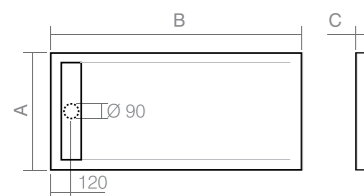

Comprimento Length / longueur Länge /Largo	BLACK AND WHITE - Largura / width / Largeur / Breite / Ancho				
	70 cm	75 cm	80 cm	90 cm	100 cm
70 cm	R013/395	-	-	-	-
80 cm	R016/425	R017/435	R018/450	-	-
90 cm	R018/450	R019/460	R021/475	R023/500	-
100 cm	R021/475	R022/490	R023/500	R025/530	R029/580
110 cm	R023/500	R024/515	R025/530	R027/555	R031/610
120 cm	R025/530	R026/540	R027/555	R029/580	R036/650
130 cm	R027/555	R028/570	R029/580	R031/610	R037/675
140 cm	R029/580	R030/595	R031/610	R033/635	R041/715
150 cm	R031/610	R032/620	R033/635	R036/660	R044/755
160 cm	R033/635	R036/650	R036/660	R038/690	R048/795
170 cm	R036/660	R037/675	R038/690	R041/715	R052/830
180 cm	R038/690	R039/700	R041/715	R044/755	R056/870
190 cm	R041/715	R042/730	R043/740	R048/795	R060/910
200 cm	R043/740	R044/755	R045/765	R053/845	R064/965
210 cm	R045/765	R047/780	R048/795	R059/900	R068/1020
220 cm	R048/795	R051/820	R052/830	R063/950	R072/1070
230 cm	R051/820	R055/860	R058/885	R067/1005	R076/1135
240 cm	R054/850	R060/910	R062/940	R072/1070	R079/1200
250 cm	R059/900	R064/965	R067/1005	R076/1135	R082/1270
260 cm	R063/950	R068/1020	R072/1070	R079/1200	R087/1350

A - 700 a 1000mm
B - 700 a 2600mm
C - 30mm

A - 300mm
B - 200mm
*C - 50mm / 80mm
D - 120mm

* 50mm base pousada no chão
50mm shower tray standing in the floor
* 80mm base encastrada
80mm shower tray fitted

COLORS + 10%

areia 1015
sand 1015
sable 1015
sand 1015
arena 1015

Cinza 7004
grey 7004
gris 7004
grau 7004
gris 7004

Vermelho 3020
red 3020
rouge 3020
rot 3020
rojo 3020

Castanho 8024
brown 8024
brun 8024
braun 8024
marrón 8024

Verde 6017
green 6017
vert 6017
grün 6017
verde 6017

Laranja 1007
orange 1007
orange 1007
orange 1007
naranja 1007

Roxo 4001
purple 4001
violet 4001
lila 4001
púrpura 4001

Obs.
> Nas dimensões intermédias o código correspondente é o da medida maior

> In the intermediate measures the code is over the larger measure

> Dans une mesure intermédiaire le code se trouve sur la plus grande mesure

> In einem Zwischenschritt Maßnahme ist der Code über die größere Maßnahme

> En una medida intermedia del código está sobre la medida más grande

(ex. 164x78cm = 170x80cm)