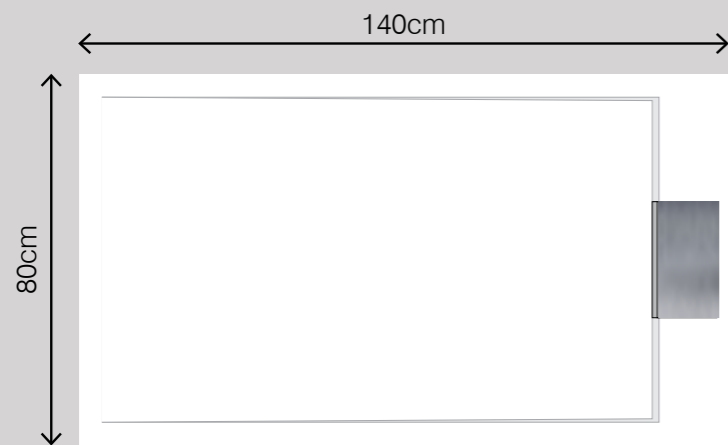

Design by Rubicer

RBPA14080
140x80x3cm
SH26/220
29 kg