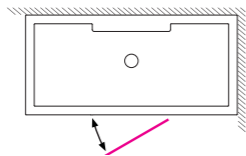

Placement options:

Vario may be ordered with left-or right-hand placement, determining the placement for panels (front and side) and door opening.

Left (L)