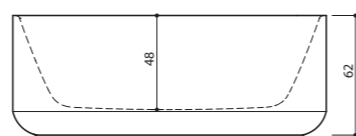

GAMMA 160 ^{new}

Dimensions: 160 x 71 x 62 cm
Water capacity (max): 260 l
Weight (without water): 101 kg