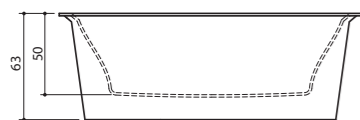

SENZO

Dimensions: 178 x 88 x 65 cm
Water capacity (max): 280 l
Weight (without water): 107 kg

VERO

Dimensions: 167 x 74 x 67/62 cm
Water capacity (max): 230 l
Weight (without water): 99 kg

DUNE

Dimensions: 174 x 77 x 63 cm
Water capacity (max): 260 l
Weight (without water): 104 kg

MEZZO

Dimensions: 182 x 86 x 64/80 cm
Water capacity (max): 250 l
Weight (without water): 133 kg

PAO

Dimensions: 170 x 80 x 63 cm
Water capacity (max): 280 l
Weight (without water): 135 kg

TEHNICAL DATA

REGO; REGO HYDRO

Dimensions: 183 x 79 x 63 cm
 Water capacity (max): 310 l
 Weight (without water): 137/98 kg

REGO HYDRO

PIANO; PIANO HYDRO

Dimensions: 171 x 101 x 67 cm
 Water capacity (max): 290 l
 Weight (without water): 75/98 kg