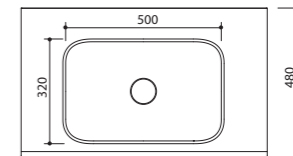

TEHNICAL DATA

VARIO

SHOWER CABIN+STEAM SAUNA+WHIRLPOOL BATH

Dimensions: 168 x 79 x 218 cm

Glass masking options:

Black (B)

Grey (G)

Placement options:

F1

F2

F3

INTEGRA 120

FURNITURE SET

Dimensions: 120 x 59 x 48 cm
Dimensions: 120 x 34 x 48 cm

INTEGRA 100

FURNITURE SET

Dimensions: 100 x 59 x 48 cm
Dimensions: 100 x 34 x 48 cm

INTEGRA 80

FURNITURE SET

Dimensions: 80 x 59 x 48 cm
Dimensions: 80 x 34 x 48 cm

INTEGRA 60

FURNITURE SET

Dimensions: 60 x 59 x 48 cm
Dimensions: 60 x 34 x 48 cm

TEHNICAL DATA

MAKRO 160 WALK-IN SHOWER

Dimensions: 160 x 90 x 206 cm

MAKRO 120/140/160

Dimensions: 120 x 90 x 213 cm
Dimensions: 140 x 90 x 213 cm
Dimensions: 160 x 90 x 213 cm

Shower base options:
Low base (in-floor mounting) 4cm
High base (on-floor mounting) 13cm