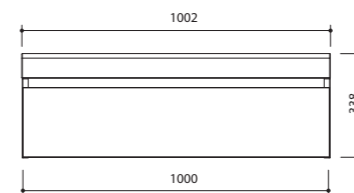

F1

F2

F3

INTEGRA 120

FURNITURE SET

Dimensions: 120 x 59 x 48 cm
Dimensions: 120 x 34 x 48 cm

INTEGRA 100

FURNITURE SET

Dimensions: 100 x 59 x 48 cm
Dimensions: 100 x 34 x 48 cm

INTEGRA 80

FURNITURE SET

Dimensions: 80 x 59 x 48 cm
Dimensions: 80 x 34 x 48 cm

INTEGRA 60

FURNITURE SET

Dimensions: 60 x 59 x 48 cm
Dimensions: 60 x 34 x 48 cm