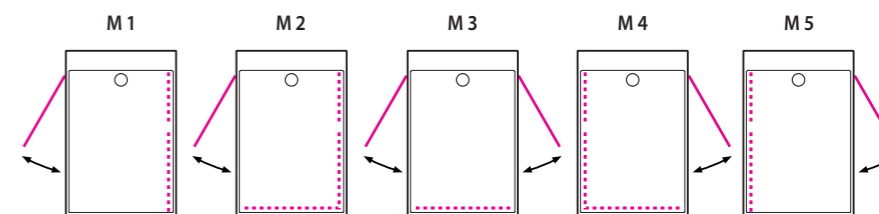

MEZZO

Dimensions: 182 x 86 x 64/80 cm
Water capacity (max): 250 l
Weight (without water): 133 kg

PAO

Dimensions: 170 x 80 x 63 cm
Water capacity (max): 280 l
Weight (without water): 135 kg

TEHNICAL DATA

REGO; REGO HYDRO

Dimensions: 183 x 79 x 63 cm
 Water capacity (max): 310 l
 Weight (without water): 137/98 kg

REGO HYDRO

PIANO; PIANO HYDRO

Dimensions: 171 x 101 x 67 cm
 Water capacity (max): 290 l
 Weight (without water): 75/98 kg

PIANO HYDRO

MIO

SHOWER PANEL
 Dimensions: 24 x 149 x 33 cm

TETRIS

STEAM SHOWER FOR TWO PEOPLE

Dimensions: 94 x 141 x 217 cm

Decorative front wall:

Reflecting glass (black)

Placement options:

Shower-steam cabin could be ordered in a number of placement variations. Cabin may be ordered with left- or right-hand door placement adding a note.

Glass masking options:

Upon corner installation Tetris may be ordered with either side wall glasses being non-transparent (patterned marking on the drawing) adding a note.