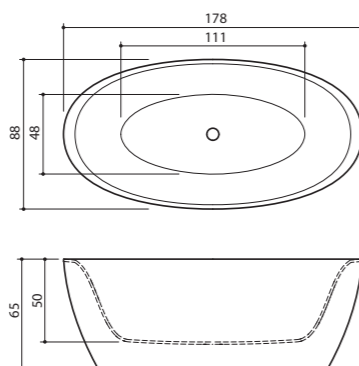

GAMMA 160 ^{new}

Dimensions: 160 x 71 x 62 cm
Water capacity (max): 260 l
Weight (without water): 101 kg

INTEGRA 170 ^{new}

Dimensions: 170 x 80 x 61 cm
Water capacity (max): 260 l
Weight (without water): 79 kg

INTEGRA 210 ^{new}

Dimensions: 210 x 80 x 61 cm
Water capacity (max): 260 l
Weight (without water): 91 kg

TEHNICAL DATA

FLO

Dimensions: 169 x 84 x 63 cm
Water capacity (max): 240 l
Weight (without water): 94 kg

SENZO

Dimensions: 178 x 88 x 65 cm
Water capacity (max): 280 l
Weight (without water): 107 kg

VERO

Dimensions: 167 x 74 x 67/62 cm
Water capacity (max): 230 l
Weight (without water): 99 kg

DUNE

Dimensions: 174 x 77 x 63 cm
Water capacity (max): 260 l
Weight (without water): 104 kg

MEZZO

Dimensions: 182 x 86 x 64/80 cm
Water capacity (max): 250 l
Weight (without water): 133 kg

PAO

Dimensions: 170 x 80 x 63 cm
Water capacity (max): 280 l
Weight (without water): 135 kg

TEHNICAL DATA

REGO; REGO HYDRO