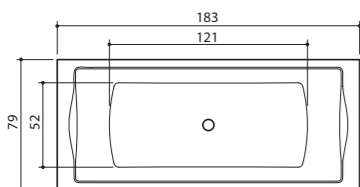

INTEGRA 210 ^{new}

Dimensions: 210 x 80 x 61 cm
Water capacity (max): 260 l
Weight (without water): 91 kg

TEHNICAL DATA

FLO

Dimensions: 169 x 84 x 63 cm
Water capacity (max): 240 l
Weight (without water): 94 kg

SENZO

Dimensions: 178 x 88 x 65 cm
Water capacity (max): 280 l
Weight (without water): 107 kg

VERO

Dimensions: 167 x 74 x 67/62 cm
Water capacity (max): 230 l
Weight (without water): 99 kg

DUNE

Dimensions: 174 x 77 x 63 cm
Water capacity (max): 260 l
Weight (without water): 104 kg

MEZZO

Dimensions: 182 x 86 x 64/80 cm
Water capacity (max): 250 l
Weight (without water): 133 kg

PAO

Dimensions: 170 x 80 x 63 cm
Water capacity (max): 280 l
Weight (without water): 135 kg

TEHNICAL DATA

REGO; REGO HYDRO

Dimensions: 183 x 79 x 63 cm
 Water capacity (max): 310 l
 Weight (without water): 137/98 kg

REGO HYDRO

PIANO; PIANO HYDRO

Dimensions: 171 x 101 x 67 cm
 Water capacity (max): 290 l
 Weight (without water): 75/98 kg