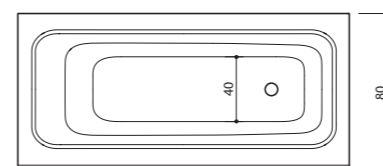

BATHROOM
FURNITURE SET
INTEGRA WHITE

XONYX BATH
AZUR BLACK

TEHNICAL DATA

AZUR ^{new}

Dimensions: 154 x 68 x 65 cm
Water capacity (max): 240 l
Weight (without water): 99 kg

GAMMA 150 ^{new}

Dimensions: 150 x 62/85 x 65 cm
Water capacity (max): 240 l
Weight (without water): 91 kg

GAMMA 160 ^{new}

Dimensions: 160 x 71 x 62 cm
Water capacity (max): 260 l
Weight (without water): 101 kg

INTEGRA 170 ^{new}

Dimensions: 170 x 80 x 61 cm
Water capacity (max): 260 l
Weight (without water): 79 kg

INTEGRA 210 ^{new}

Dimensions: 210 x 80 x 61 cm
Water capacity (max): 260 l
Weight (without water): 91 kg

TEHNICAL DATA

FLO

Dimensions: 169 x 84 x 63 cm
Water capacity (max): 240 l
Weight (without water): 94 kg