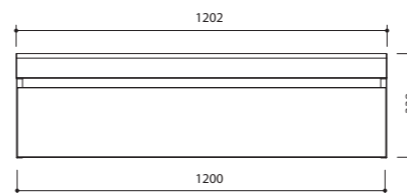

F1

F2

F3

INTEGRA 120

FURNITURE SET

Dimensions: 120 x 59 x 48 cm
Dimensions: 120 x 34 x 48 cm

INTEGRA 100

FURNITURE SET

Dimensions: 100 x 59 x 48 cm
Dimensions: 100 x 34 x 48 cm

INTEGRA 80

FURNITURE SET

Dimensions: 80 x 59 x 48 cm
Dimensions: 80 x 34 x 48 cm

INTEGRA 60

FURNITURE SET

Dimensions: 60 x 59 x 48 cm
Dimensions: 60 x 34 x 48 cm