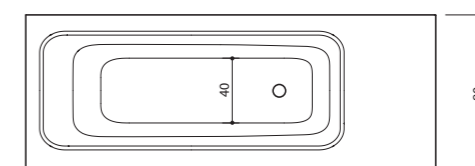

BATHROOM
FURNITURE SET
INTEGRA WHITE

XONYX BATH
AZUR BLACK

TEHNICAL DATA

AZUR ^{new}

Dimensions: 154 x 68 x 65 cm
Water capacity (max): 240 l
Weight (without water): 99 kg

GAMMA 150 ^{new}

Dimensions: 150 x 62/85 x 65 cm
Water capacity (max): 240 l
Weight (without water): 91 kg

GAMMA 160 ^{new}

Dimensions: 160 x 71 x 62 cm
Water capacity (max): 260 l
Weight (without water): 101 kg

INTEGRA 170 ^{new}

Dimensions: 170 x 80 x 61 cm
Water capacity (max): 260 l
Weight (without water): 79 kg

INTEGRA 210 ^{new}

Dimensions: 210 x 80 x 61 cm
Water capacity (max): 260 l
Weight (without water): 91 kg

TEHNICAL DATA

FLO

Dimensions: 169 x 84 x 63 cm
Water capacity (max): 240 l
Weight (without water): 94 kg

SENZO

Dimensions: 178 x 88 x 65 cm
Water capacity (max): 280 l
Weight (without water): 107 kg

VERO

Dimensions: 167 x 74 x 67/62 cm
Water capacity (max): 230 l
Weight (without water): 99 kg

DUNE

Dimensions: 174 x 77 x 63 cm
Water capacity (max): 260 l
Weight (without water): 104 kg