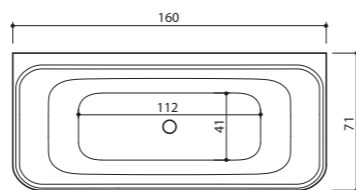

BATHROOM
FURNITURE SET
INTEGRA WHITE

XONYX BATH
AZUR BLACK

TEHNICAL DATA

AZUR ^{new}

Dimensions: 154 x 68 x 65 cm
Water capacity (max): 240 l
Weight (without water): 99 kg

GAMMA 150 ^{new}

Dimensions: 150 x 62/85 x 65 cm
Water capacity (max): 240 l
Weight (without water): 91 kg

GAMMA 160 ^{new}

Dimensions: 160 x 71 x 62 cm
Water capacity (max): 260 l
Weight (without water): 101 kg

INTEGRA 170 ^{new}

Dimensions: 170 x 80 x 61 cm
Water capacity (max): 260 l
Weight (without water): 79 kg

INTEGRA 210 ^{new}

Dimensions: 210 x 80 x 61 cm
Water capacity (max): 260 l
Weight (without water): 91 kg

TEHNICAL DATA

FLO

Dimensions: 169 x 84 x 63 cm
Water capacity (max): 240 l
Weight (without water): 94 kg

SENZO

Dimensions: 178 x 88 x 65 cm
Water capacity (max): 280 l
Weight (without water): 107 kg

VERO

Dimensions: 167 x 74 x 67/62 cm
Water capacity (max): 230 l
Weight (without water): 99 kg

DUNE

Dimensions: 174 x 77 x 63 cm
Water capacity (max): 260 l
Weight (without water): 104 kg