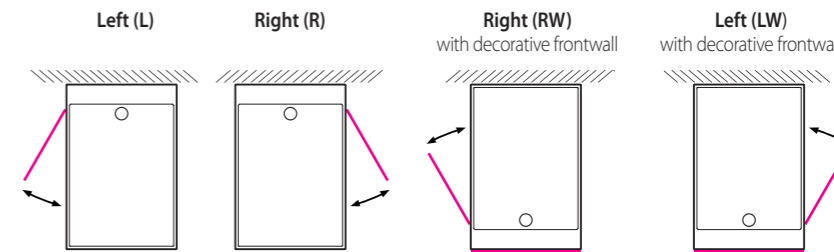

PIANO HYDRO

MIO

SHOWER PANEL
 Dimensions: 24 x 149 x 33 cm

TETRIS

STEAM SHOWER FOR TWO PEOPLE

Dimensions: 94 x 141 x 217 cm

Decorative front wall:

Reflecting glass (black)

Placement options:

Shower-steam cabin could be ordered in a number of placement variations. Cabin may be ordered with left- or right-hand door placement adding a note.

Glass masking options:

Upon corner installation Tetris may be ordered with either side wall glasses being non-transparent (patterned marking on the drawing) adding a note.