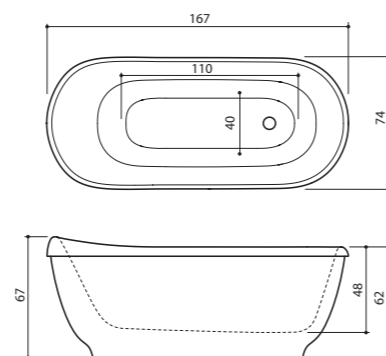

GAMMA 160 ^{new}

Dimensions: 160 x 71 x 62 cm
Water capacity (max): 260 l
Weight (without water): 101 kg

INTEGRA 170 ^{new}

Dimensions: 170 x 80 x 61 cm
Water capacity (max): 260 l
Weight (without water): 79 kg

INTEGRA 210 ^{new}

Dimensions: 210 x 80 x 61 cm
Water capacity (max): 260 l
Weight (without water): 91 kg

TEHNICAL DATA

FLO

Dimensions: 169 x 84 x 63 cm
Water capacity (max): 240 l
Weight (without water): 94 kg

SENZO

Dimensions: 178 x 88 x 65 cm
Water capacity (max): 280 l
Weight (without water): 107 kg

VERO

Dimensions: 167 x 74 x 67/62 cm
Water capacity (max): 230 l
Weight (without water): 99 kg

DUNE

Dimensions: 174 x 77 x 63 cm
Water capacity (max): 260 l
Weight (without water): 104 kg

MEZZO

Dimensions: 182 x 86 x 64/80 cm
Water capacity (max): 250 l
Weight (without water): 133 kg

PAO

Dimensions: 170 x 80 x 63 cm
Water capacity (max): 280 l
Weight (without water): 135 kg

TEHNICAL DATA

REGO; REGO HYDRO