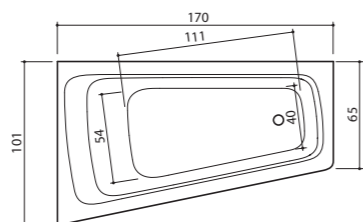

SENZO

Dimensions: 178 x 88 x 65 cm
Water capacity (max): 280 l
Weight (without water): 107 kg

VERO

Dimensions: 167 x 74 x 67/62 cm
Water capacity (max): 230 l
Weight (without water): 99 kg

DUNE

Dimensions: 174 x 77 x 63 cm
Water capacity (max): 260 l
Weight (without water): 104 kg

MEZZO

Dimensions: 182 x 86 x 64/80 cm
Water capacity (max): 250 l
Weight (without water): 133 kg

PAO

Dimensions: 170 x 80 x 63 cm
Water capacity (max): 280 l
Weight (without water): 135 kg

TEHNICAL DATA

REGO; REGO HYDRO

Dimensions: 183 x 79 x 63 cm
 Water capacity (max): 310 l
 Weight (without water): 137/98 kg

REGO HYDRO

PIANO; PIANO HYDRO

Dimensions: 171 x 101 x 67 cm
 Water capacity (max): 290 l
 Weight (without water): 75/98 kg

PIANO HYDRO

MIO

SHOWER PANEL
 Dimensions: 24 x 149 x 33 cm

TETRIS

STEAM SHOWER FOR TWO PEOPLE

Dimensions: 94 x 141 x 217 cm

Decorative front wall:

Reflecting glass (black)