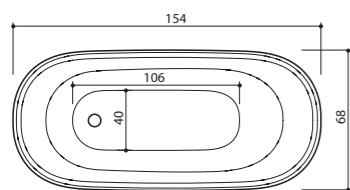

BATHROOM
FURNITURE SET
INTEGRA WHITE

XONYX BATH
AZUR BLACK

TEHNICAL DATA

AZUR ^{new}

Dimensions: 154 x 68 x 65 cm
Water capacity (max): 240 l
Weight (without water): 99 kg

GAMMA 150 ^{new}

Dimensions: 150 x 62/85 x 65 cm
Water capacity (max): 240 l
Weight (without water): 91 kg

GAMMA 160 ^{new}

Dimensions: 160 x 71 x 62 cm
Water capacity (max): 260 l
Weight (without water): 101 kg

INTEGRA 170 ^{new}

Dimensions: 170 x 80 x 61 cm
Water capacity (max): 260 l
Weight (without water): 79 kg

INTEGRA 210 ^{new}

Dimensions: 210 x 80 x 61 cm
Water capacity (max): 260 l
Weight (without water): 91 kg

TEHNICAL DATA

FLO

Dimensions: 169 x 84 x 63 cm
Water capacity (max): 240 l
Weight (without water): 94 kg

SENZO

Dimensions: 178 x 88 x 65 cm
Water capacity (max): 280 l
Weight (without water): 107 kg

VERO

Dimensions: 167 x 74 x 67/62 cm
Water capacity (max): 230 l
Weight (without water): 99 kg

DUNE

Dimensions: 174 x 77 x 63 cm
Water capacity (max): 260 l
Weight (without water): 104 kg