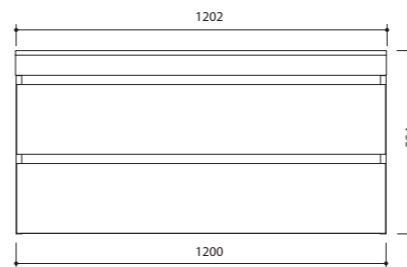

F1

F2

F3

INTEGRA 120

FURNITURE SET

Dimensions: 120 x 59 x 48 cm
Dimensions: 120 x 34 x 48 cm

INTEGRA 100

FURNITURE SET

Dimensions: 100 x 59 x 48 cm
Dimensions: 100 x 34 x 48 cm

INTEGRA 80

FURNITURE SET

Dimensions: 80 x 59 x 48 cm
Dimensions: 80 x 34 x 48 cm

INTEGRA 60

FURNITURE SET

Dimensions: 60 x 59 x 48 cm
Dimensions: 60 x 34 x 48 cm