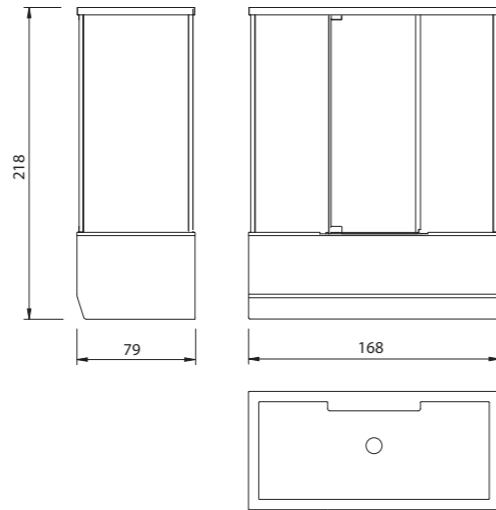

TEHNICAL DATA

VARIO

SHOWER CABIN+STEAM SAUNA+WHIRLPOOL BATH

Dimensions: 168 x 79 x 218 cm

Glass masking options:

Black (B)

Grey (G)

Placement options:

F1

F2

F3

INTEGRA 120

FURNITURE SET

Dimensions: 120 x 59 x 48 cm
Dimensions: 120 x 34 x 48 cm

INTEGRA 100

FURNITURE SET

Dimensions: 100 x 59 x 48 cm
Dimensions: 100 x 34 x 48 cm

INTEGRA 80

FURNITURE SET

Dimensions: 80 x 59 x 48 cm
Dimensions: 80 x 34 x 48 cm

INTEGRA 60

FURNITURE SET

Dimensions: 60 x 59 x 48 cm
Dimensions: 60 x 34 x 48 cm

TEHNICAL DATA

MAKRO 160 WALK-IN SHOWER

Dimensions: 160 x 90 x 206 cm

MAKRO 120/140/160

Dimensions: 120 x 90 x 213 cm
Dimensions: 140 x 90 x 213 cm
Dimensions: 160 x 90 x 213 cm

Shower base options:
Low base (in-floor mounting) 4cm
High base (on-floor mounting) 13cm