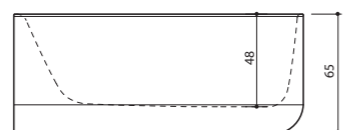

BATHROOM
FURNITURE SET
INTEGRA WHITE

XONYX BATH
AZUR BLACK

TEHNICAL DATA

AZUR ^{new}

Dimensions: 154 x 68 x 65 cm
Water capacity (max): 240 l
Weight (without water): 99 kg

GAMMA 150 ^{new}

Dimensions: 150 x 62/85 x 65 cm
Water capacity (max): 240 l
Weight (without water): 91 kg

GAMMA 160 ^{new}

Dimensions: 160 x 71 x 62 cm
Water capacity (max): 260 l
Weight (without water): 101 kg

INTEGRA 170 ^{new}

Dimensions: 170 x 80 x 61 cm
Water capacity (max): 260 l
Weight (without water): 79 kg

INTEGRA 210 ^{new}

Dimensions: 210 x 80 x 61 cm
Water capacity (max): 260 l
Weight (without water): 91 kg

TEHNICAL DATA

FLO

Dimensions: 169 x 84 x 63 cm
Water capacity (max): 240 l
Weight (without water): 94 kg