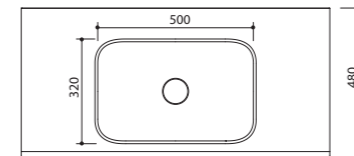

F1

F2

F3

INTEGRA 120

FURNITURE SET

Dimensions: 120 x 59 x 48 cm
Dimensions: 120 x 34 x 48 cm

INTEGRA 100

FURNITURE SET

Dimensions: 100 x 59 x 48 cm
Dimensions: 100 x 34 x 48 cm

INTEGRA 80

FURNITURE SET

Dimensions: 80 x 59 x 48 cm
Dimensions: 80 x 34 x 48 cm

INTEGRA 60

FURNITURE SET

Dimensions: 60 x 59 x 48 cm
Dimensions: 60 x 34 x 48 cm