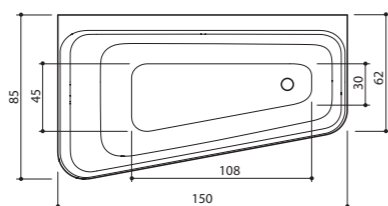

BATHROOM
FURNITURE SET
INTEGRA WHITE

XONYX BATH
AZUR BLACK

TEHNICAL DATA

AZUR ^{new}

Dimensions: 154 x 68 x 65 cm
Water capacity (max): 240 l
Weight (without water): 99 kg

GAMMA 150 ^{new}

Dimensions: 150 x 62/85 x 65 cm
Water capacity (max): 240 l
Weight (without water): 91 kg

GAMMA 160 ^{new}

Dimensions: 160 x 71 x 62 cm
Water capacity (max): 260 l
Weight (without water): 101 kg

INTEGRA 170 ^{new}

Dimensions: 170 x 80 x 61 cm
Water capacity (max): 260 l
Weight (without water): 79 kg

INTEGRA 210 ^{new}

Dimensions: 210 x 80 x 61 cm
Water capacity (max): 260 l
Weight (without water): 91 kg

TEHNICAL DATA

FLO

Dimensions: 169 x 84 x 63 cm
Water capacity (max): 240 l
Weight (without water): 94 kg

SENZO

Dimensions: 178 x 88 x 65 cm
Water capacity (max): 280 l
Weight (without water): 107 kg

VERO

Dimensions: 167 x 74 x 67/62 cm
Water capacity (max): 230 l
Weight (without water): 99 kg

DUNE

Dimensions: 174 x 77 x 63 cm
Water capacity (max): 260 l
Weight (without water): 104 kg