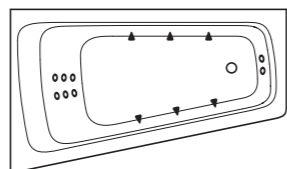

SENZO

Dimensions: 178 x 88 x 65 cm
Water capacity (max): 280 l
Weight (without water): 107 kg

VERO

Dimensions: 167 x 74 x 67/62 cm
Water capacity (max): 230 l
Weight (without water): 99 kg

DUNE

Dimensions: 174 x 77 x 63 cm
Water capacity (max): 260 l
Weight (without water): 104 kg

MEZZO

Dimensions: 182 x 86 x 64/80 cm
Water capacity (max): 250 l
Weight (without water): 133 kg

PAO

Dimensions: 170 x 80 x 63 cm
Water capacity (max): 280 l
Weight (without water): 135 kg

TEHNICAL DATA

REGO; REGO HYDRO

Dimensions: 183 x 79 x 63 cm
 Water capacity (max): 310 l
 Weight (without water): 137/98 kg

REGO HYDRO

PIANO; PIANO HYDRO

Dimensions: 171 x 101 x 67 cm
 Water capacity (max): 290 l
 Weight (without water): 75/98 kg

PIANO HYDRO

MIO

SHOWER PANEL
 Dimensions: 24 x 149 x 33 cm

TETRIS

STEAM SHOWER FOR TWO PEOPLE

Dimensions: 94 x 141 x 217 cm

Decorative front wall:

Reflecting glass (black)