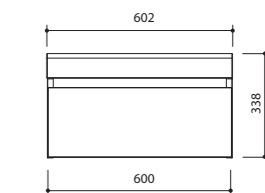

F1

F2

F3

INTEGRA 120

FURNITURE SET

Dimensions: 120 x 59 x 48 cm
Dimensions: 120 x 34 x 48 cm

INTEGRA 100

FURNITURE SET

Dimensions: 100 x 59 x 48 cm
Dimensions: 100 x 34 x 48 cm

INTEGRA 80

FURNITURE SET

Dimensions: 80 x 59 x 48 cm
Dimensions: 80 x 34 x 48 cm

INTEGRA 60

FURNITURE SET

Dimensions: 60 x 59 x 48 cm
Dimensions: 60 x 34 x 48 cm

TEHNICAL DATA

MAKRO 160 WALK-IN SHOWER

Dimensions: 160 x 90 x 206 cm

MAKRO 120/140/160

Dimensions: 120 x 90 x 213 cm
Dimensions: 140 x 90 x 213 cm
Dimensions: 160 x 90 x 213 cm

Shower base options:
Low base (in-floor mounting) 4cm
High base (on-floor mounting) 13cm