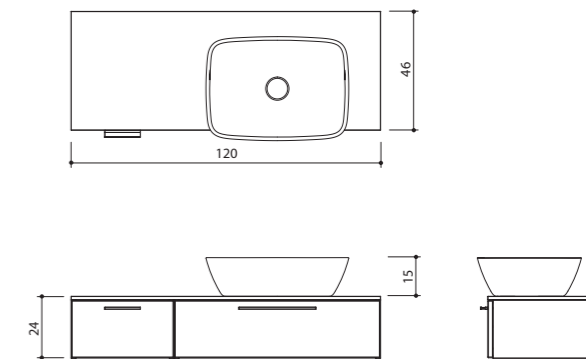

Dimensions: 100 x 59 x 48 cm
Dimensions: 100 x 34 x 48 cm

INTEGRA 80

FURNITURE SET

Dimensions: 80 x 59 x 48 cm
Dimensions: 80 x 34 x 48 cm

INTEGRA 60

FURNITURE SET

Dimensions: 60 x 59 x 48 cm
Dimensions: 60 x 34 x 48 cm

TEHNICAL DATA

MAKRO 160 WALK-IN SHOWER

Dimensions: 160 x 90 x 206 cm

MAKRO 120/140/160

Dimensions: 120 x 90 x 213 cm
Dimensions: 140 x 90 x 213 cm
Dimensions: 160 x 90 x 213 cm

Shower base options:
Low base (in-floor mounting) 4cm
High base (on-floor mounting) 13cm

SHOWER BASE for WALK-IN SHOWER

Dimensions: 120/140/160

PIANO FURNITURE SET (BIG) with countertop washbasin MILO

Dimensions: 120 x 46 x 46 cm

PIANO FURNITURE SET (SMALL) with countertop washbasin DECO

Dimensions: 120 x 24 x 46 cm