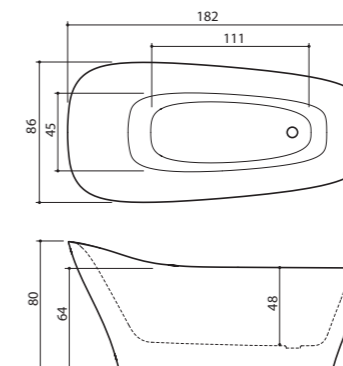

INTEGRA 210 ^{new}

Dimensions: 210 x 80 x 61 cm
Water capacity (max): 260 l
Weight (without water): 91 kg

TEHNICAL DATA

FLO

Dimensions: 169 x 84 x 63 cm
Water capacity (max): 240 l
Weight (without water): 94 kg

SENZO

Dimensions: 178 x 88 x 65 cm
Water capacity (max): 280 l
Weight (without water): 107 kg

VERO

Dimensions: 167 x 74 x 67/62 cm
Water capacity (max): 230 l
Weight (without water): 99 kg

DUNE

Dimensions: 174 x 77 x 63 cm
Water capacity (max): 260 l
Weight (without water): 104 kg

MEZZO

Dimensions: 182 x 86 x 64/80 cm
Water capacity (max): 250 l
Weight (without water): 133 kg

PAO

Dimensions: 170 x 80 x 63 cm
Water capacity (max): 280 l
Weight (without water): 135 kg

TEHNICAL DATA

REGO; REGO HYDRO

Dimensions: 183 x 79 x 63 cm
 Water capacity (max): 310 l
 Weight (without water): 137/98 kg

REGO HYDRO

PIANO; PIANO HYDRO

Dimensions: 171 x 101 x 67 cm
 Water capacity (max): 290 l
 Weight (without water): 75/98 kg