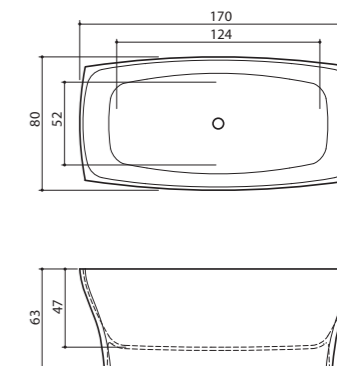

INTEGRA 210 ^{new}

Dimensions: 210 x 80 x 61 cm
Water capacity (max): 260 l
Weight (without water): 91 kg

TEHNICAL DATA

FLO

Dimensions: 169 x 84 x 63 cm
Water capacity (max): 240 l
Weight (without water): 94 kg

SENZO

Dimensions: 178 x 88 x 65 cm
Water capacity (max): 280 l
Weight (without water): 107 kg

VERO

Dimensions: 167 x 74 x 67/62 cm
Water capacity (max): 230 l
Weight (without water): 99 kg

DUNE

Dimensions: 174 x 77 x 63 cm
Water capacity (max): 260 l
Weight (without water): 104 kg

MEZZO

Dimensions: 182 x 86 x 64/80 cm
Water capacity (max): 250 l
Weight (without water): 133 kg

PAO

Dimensions: 170 x 80 x 63 cm
Water capacity (max): 280 l
Weight (without water): 135 kg

TEHNICAL DATA

REGO; REGO HYDRO

Dimensions: 183 x 79 x 63 cm
 Water capacity (max): 310 l
 Weight (without water): 137/98 kg

REGO HYDRO

PIANO; PIANO HYDRO

Dimensions: 171 x 101 x 67 cm
 Water capacity (max): 290 l
 Weight (without water): 75/98 kg