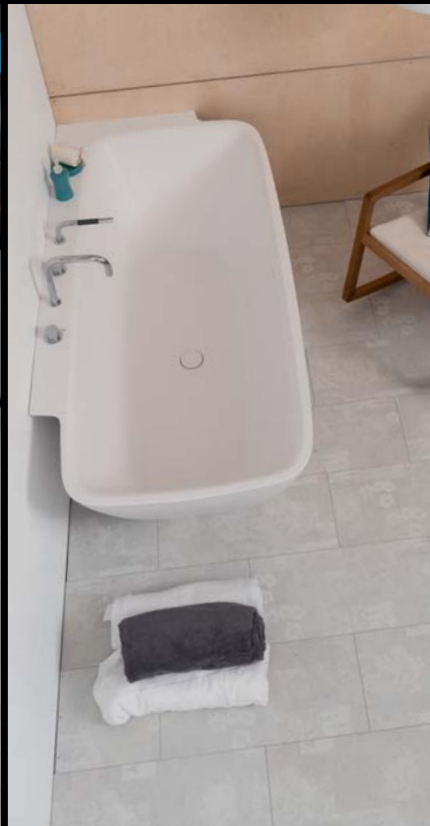

new

WALL BATH WITH DRAWER BOX

Integra bathroom series offer Nordic style and functional design for everyday comfort.

XONYX

FLO

 FREESTANDING

 WALL

*An oval bathtub
with romantic soft lines
and uncompromised
inner comfort.*

XONYX

DUNE

 FREESTANDING

 WALL

 CORNER

Elegantly shaped bath form derived from flowing minimalist design while offering maximum bathing comfort.

XONYX

SENZO