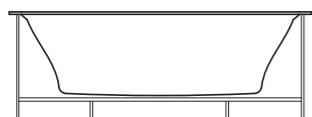

SENZO

Dimensions: 178 x 88 x 65 cm
Water capacity (max): 280 l
Weight (without water): 107 kg

VERO

Dimensions: 167 x 74 x 67/62 cm
Water capacity (max): 230 l
Weight (without water): 99 kg

DUNE

Dimensions: 174 x 77 x 63 cm
Water capacity (max): 260 l
Weight (without water): 104 kg

MEZZO

Dimensions: 182 x 86 x 64/80 cm
Water capacity (max): 250 l
Weight (without water): 133 kg

PAO

Dimensions: 170 x 80 x 63 cm
Water capacity (max): 280 l
Weight (without water): 135 kg

TEHNICAL DATA

REGO; REGO HYDRO

Dimensions: 183 x 79 x 63 cm
 Water capacity (max): 310 l
 Weight (without water): 137/98 kg

REGO HYDRO

PIANO; PIANO HYDRO

Dimensions: 171 x 101 x 67 cm
 Water capacity (max): 290 l
 Weight (without water): 75/98 kg