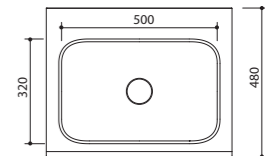

F1

F2

F3

INTEGRA 120

FURNITURE SET

Dimensions: 120 x 59 x 48 cm
Dimensions: 120 x 34 x 48 cm

INTEGRA 100

FURNITURE SET

Dimensions: 100 x 59 x 48 cm
Dimensions: 100 x 34 x 48 cm

INTEGRA 80

FURNITURE SET

Dimensions: 80 x 59 x 48 cm
Dimensions: 80 x 34 x 48 cm

INTEGRA 60

FURNITURE SET

Dimensions: 60 x 59 x 48 cm
Dimensions: 60 x 34 x 48 cm

TEHNICAL DATA

MAKRO 160 WALK-IN SHOWER

Dimensions: 160 x 90 x 206 cm

MAKRO 120/140/160

Dimensions: 120 x 90 x 213 cm
Dimensions: 140 x 90 x 213 cm
Dimensions: 160 x 90 x 213 cm

Shower base options:
Low base (in-floor mounting) 4cm
High base (on-floor mounting) 13cm

SHOWER BASE for WALK-IN SHOWER

Dimensions: 120/140/160

PIANO FURNITURE SET (BIG) with countertop washbasin MILO

Dimensions: 120 x 46 x 46 cm

PIANO FURNITURE SET (SMALL) with countertop washbasin DECO

Dimensions: 120 x 24 x 46 cm