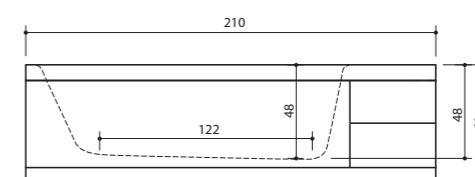

GAMMA 160 ^{new}

Dimensions: 160 x 71 x 62 cm
Water capacity (max): 260 l
Weight (without water): 101 kg

INTEGRA 170 ^{new}

Dimensions: 170 x 80 x 61 cm
Water capacity (max): 260 l
Weight (without water): 79 kg

INTEGRA 210 ^{new}

Dimensions: 210 x 80 x 61 cm
Water capacity (max): 260 l
Weight (without water): 91 kg

TEHNICAL DATA

FLO

Dimensions: 169 x 84 x 63 cm
Water capacity (max): 240 l
Weight (without water): 94 kg

SENZO

Dimensions: 178 x 88 x 65 cm
Water capacity (max): 280 l
Weight (without water): 107 kg

VERO

Dimensions: 167 x 74 x 67/62 cm
Water capacity (max): 230 l
Weight (without water): 99 kg

DUNE

Dimensions: 174 x 77 x 63 cm
Water capacity (max): 260 l
Weight (without water): 104 kg