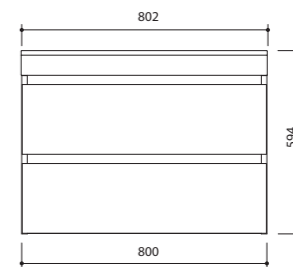

F1

F2

F3

INTEGRA 120

FURNITURE SET

Dimensions: 120 x 59 x 48 cm
Dimensions: 120 x 34 x 48 cm

INTEGRA 100

FURNITURE SET

Dimensions: 100 x 59 x 48 cm
Dimensions: 100 x 34 x 48 cm

INTEGRA 80

FURNITURE SET

Dimensions: 80 x 59 x 48 cm
Dimensions: 80 x 34 x 48 cm

INTEGRA 60

FURNITURE SET

Dimensions: 60 x 59 x 48 cm
Dimensions: 60 x 34 x 48 cm

TEHNICAL DATA

MAKRO 160 WALK-IN SHOWER

Dimensions: 160 x 90 x 206 cm

MAKRO 120/140/160

Dimensions: 120 x 90 x 213 cm
Dimensions: 140 x 90 x 213 cm
Dimensions: 160 x 90 x 213 cm

Shower base options:
Low base (in-floor mounting) 4cm
High base (on-floor mounting) 13cm