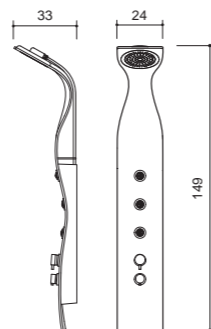

SENZO

Dimensions: 178 x 88 x 65 cm
Water capacity (max): 280 l
Weight (without water): 107 kg

VERO

Dimensions: 167 x 74 x 67/62 cm
Water capacity (max): 230 l
Weight (without water): 99 kg

DUNE

Dimensions: 174 x 77 x 63 cm
Water capacity (max): 260 l
Weight (without water): 104 kg

MEZZO

Dimensions: 182 x 86 x 64/80 cm
Water capacity (max): 250 l
Weight (without water): 133 kg

PAO

Dimensions: 170 x 80 x 63 cm
Water capacity (max): 280 l
Weight (without water): 135 kg

TEHNICAL DATA

REGO; REGO HYDRO

Dimensions: 183 x 79 x 63 cm
 Water capacity (max): 310 l
 Weight (without water): 137/98 kg

REGO HYDRO

PIANO; PIANO HYDRO

Dimensions: 171 x 101 x 67 cm
 Water capacity (max): 290 l
 Weight (without water): 75/98 kg

PIANO HYDRO

MIO

SHOWER PANEL
 Dimensions: 24 x 149 x 33 cm

TETRIS

STEAM SHOWER FOR TWO PEOPLE

Dimensions: 94 x 141 x 217 cm

Decorative front wall:

Reflecting glass (black)