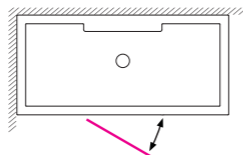

TEHNICAL DATA

VARIO

SHOWER CABIN+STEAM SAUNA+WHIRLPOOL BATH

Dimensions: 168 x 79 x 218 cm

Glass masking options:

Black (B)

Grey (G)

Placement options:

Vario may be ordered with left-or right-hand placement, determining the placement for panels (front and side) and door opening.

Left (L)

Right (R)

Glass masking options:

Upon corner installation Vario may be ordered with additional side wall glasses being non-transparent (patterned marking on the drawing) adding a note. Cabin back wall glasses are masked with black film(B). Optional to change into grey film(G).

F1

F2

F3

INTEGRA 120

FURNITURE SET

Dimensions: 120 x 59 x 48 cm
Dimensions: 120 x 34 x 48 cm

INTEGRA 100

FURNITURE SET

Dimensions: 100 x 59 x 48 cm
Dimensions: 100 x 34 x 48 cm

INTEGRA 80

FURNITURE SET

Dimensions: 80 x 59 x 48 cm
Dimensions: 80 x 34 x 48 cm

INTEGRA 60

FURNITURE SET

Dimensions: 60 x 59 x 48 cm
Dimensions: 60 x 34 x 48 cm