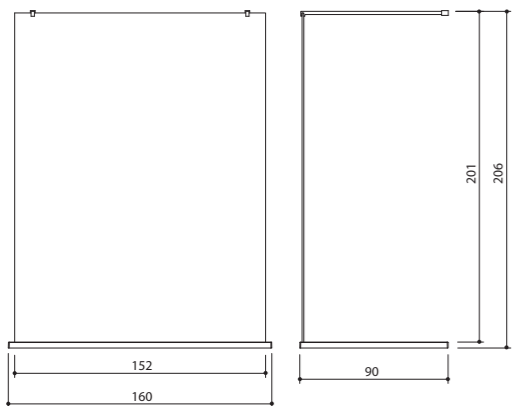

F1

F2

F3

INTEGRA 120

FURNITURE SET

Dimensions: 120 x 59 x 48 cm
Dimensions: 120 x 34 x 48 cm

INTEGRA 100

FURNITURE SET

Dimensions: 100 x 59 x 48 cm
Dimensions: 100 x 34 x 48 cm

INTEGRA 80

FURNITURE SET

Dimensions: 80 x 59 x 48 cm
Dimensions: 80 x 34 x 48 cm

INTEGRA 60

FURNITURE SET

Dimensions: 60 x 59 x 48 cm
Dimensions: 60 x 34 x 48 cm

TEHNICAL DATA

MAKRO 160 WALK-IN SHOWER

Dimensions: 160 x 90 x 206 cm

MAKRO 120/140/160

Dimensions: 120 x 90 x 213 cm
Dimensions: 140 x 90 x 213 cm
Dimensions: 160 x 90 x 213 cm

Shower base options:
Low base (in-floor mounting) 4cm
High base (on-floor mounting) 13cm

SHOWER BASE for WALK-IN SHOWER

Dimensions: 120/140/160

PIANO FURNITURE SET (BIG) with countertop washbasin MILO

Dimensions: 120 x 46 x 46 cm

PIANO FURNITURE SET (SMALL) with countertop washbasin DECO

Dimensions: 120 x 24 x 46 cm