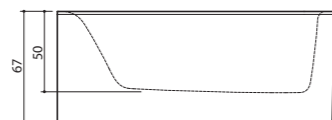

SENZO

Dimensions: 178 x 88 x 65 cm
Water capacity (max): 280 l
Weight (without water): 107 kg

VERO

Dimensions: 167 x 74 x 67/62 cm
Water capacity (max): 230 l
Weight (without water): 99 kg

DUNE

Dimensions: 174 x 77 x 63 cm
Water capacity (max): 260 l
Weight (without water): 104 kg

MEZZO

Dimensions: 182 x 86 x 64/80 cm
Water capacity (max): 250 l
Weight (without water): 133 kg

PAO

Dimensions: 170 x 80 x 63 cm
Water capacity (max): 280 l
Weight (without water): 135 kg

TEHNICAL DATA

REGO; REGO HYDRO

Dimensions: 183 x 79 x 63 cm
 Water capacity (max): 310 l
 Weight (without water): 137/98 kg

REGO HYDRO

PIANO; PIANO HYDRO

Dimensions: 171 x 101 x 67 cm
 Water capacity (max): 290 l
 Weight (without water): 75/98 kg