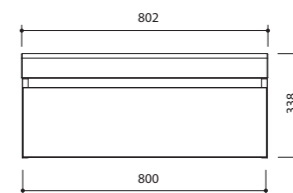

F1

F2

F3

INTEGRA 120

FURNITURE SET

Dimensions: 120 x 59 x 48 cm
Dimensions: 120 x 34 x 48 cm

INTEGRA 100

FURNITURE SET

Dimensions: 100 x 59 x 48 cm
Dimensions: 100 x 34 x 48 cm

INTEGRA 80

FURNITURE SET

Dimensions: 80 x 59 x 48 cm
Dimensions: 80 x 34 x 48 cm

INTEGRA 60

FURNITURE SET

Dimensions: 60 x 59 x 48 cm
Dimensions: 60 x 34 x 48 cm