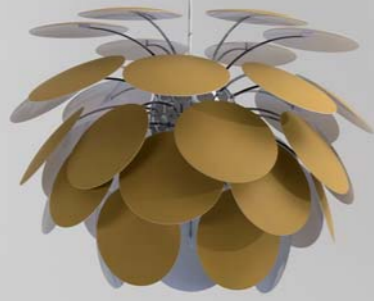

XONYX

GAMMA 150

new