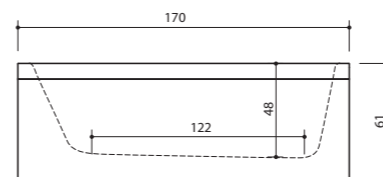

BATHROOM
FURNITURE SET
INTEGRA WHITE

XONYX BATH
AZUR BLACK

TEHNICAL DATA

AZUR ^{new}

Dimensions: 154 x 68 x 65 cm
Water capacity (max): 240 l
Weight (without water): 99 kg

GAMMA 150 ^{new}

Dimensions: 150 x 62/85 x 65 cm
Water capacity (max): 240 l
Weight (without water): 91 kg

GAMMA 160 ^{new}

Dimensions: 160 x 71 x 62 cm
Water capacity (max): 260 l
Weight (without water): 101 kg

INTEGRA 170 ^{new}

Dimensions: 170 x 80 x 61 cm
Water capacity (max): 260 l
Weight (without water): 79 kg

INTEGRA 210 ^{new}

Dimensions: 210 x 80 x 61 cm
Water capacity (max): 260 l
Weight (without water): 91 kg

TEHNICAL DATA

FLO

Dimensions: 169 x 84 x 63 cm
Water capacity (max): 240 l
Weight (without water): 94 kg