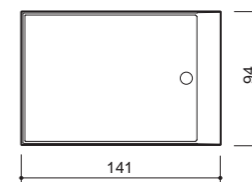

SENZO

Dimensions: 178 x 88 x 65 cm
Water capacity (max): 280 l
Weight (without water): 107 kg

VERO

Dimensions: 167 x 74 x 67/62 cm
Water capacity (max): 230 l
Weight (without water): 99 kg

DUNE

Dimensions: 174 x 77 x 63 cm
Water capacity (max): 260 l
Weight (without water): 104 kg

MEZZO

Dimensions: 182 x 86 x 64/80 cm
Water capacity (max): 250 l
Weight (without water): 133 kg

PAO

Dimensions: 170 x 80 x 63 cm
Water capacity (max): 280 l
Weight (without water): 135 kg

TEHNICAL DATA

REGO; REGO HYDRO

Dimensions: 183 x 79 x 63 cm
 Water capacity (max): 310 l
 Weight (without water): 137/98 kg

REGO HYDRO

PIANO; PIANO HYDRO

Dimensions: 171 x 101 x 67 cm
 Water capacity (max): 290 l
 Weight (without water): 75/98 kg

PIANO HYDRO

MIO

SHOWER PANEL
 Dimensions: 24 x 149 x 33 cm

TETRIS

STEAM SHOWER FOR TWO PEOPLE

Dimensions: 94 x 141 x 217 cm

Decorative front wall:

Reflecting glass (black)