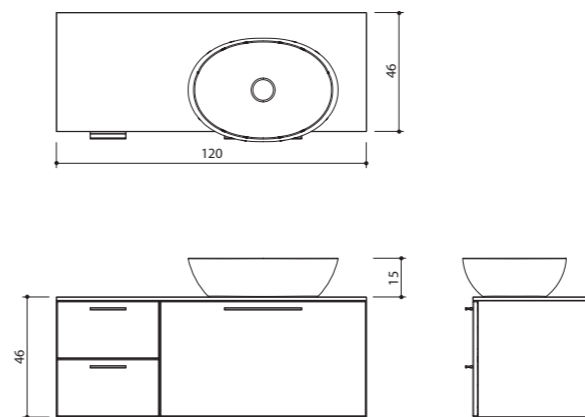

F1

F2

F3

INTEGRA 120

FURNITURE SET

Dimensions: 120 x 59 x 48 cm
Dimensions: 120 x 34 x 48 cm

INTEGRA 100

FURNITURE SET

Dimensions: 100 x 59 x 48 cm
Dimensions: 100 x 34 x 48 cm

INTEGRA 80

FURNITURE SET

Dimensions: 80 x 59 x 48 cm
Dimensions: 80 x 34 x 48 cm

INTEGRA 60

FURNITURE SET

Dimensions: 60 x 59 x 48 cm
Dimensions: 60 x 34 x 48 cm

TEHNICAL DATA

MAKRO 160 WALK-IN SHOWER

Dimensions: 160 x 90 x 206 cm

MAKRO 120/140/160

Dimensions: 120 x 90 x 213 cm
Dimensions: 140 x 90 x 213 cm
Dimensions: 160 x 90 x 213 cm

Shower base options:
Low base (in-floor mounting) 4cm
High base (on-floor mounting) 13cm

SHOWER BASE for WALK-IN SHOWER

Dimensions: 120/140/160

PIANO FURNITURE SET (BIG) with countertop washbasin MILO

Dimensions: 120 x 46 x 46 cm

PIANO FURNITURE SET (SMALL) with countertop washbasin DECO

Dimensions: 120 x 24 x 46 cm