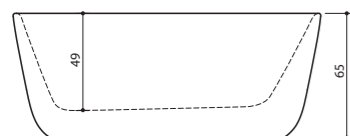

BATHROOM
FURNITURE SET
INTEGRA WHITE

XONYX BATH
AZUR BLACK

TEHNICAL DATA

AZUR ^{new}

Dimensions: 154 x 68 x 65 cm
Water capacity (max): 240 l
Weight (without water): 99 kg

GAMMA 150 ^{new}

Dimensions: 150 x 62/85 x 65 cm
Water capacity (max): 240 l
Weight (without water): 91 kg

GAMMA 160 ^{new}

Dimensions: 160 x 71 x 62 cm
Water capacity (max): 260 l
Weight (without water): 101 kg

INTEGRA 170 ^{new}

Dimensions: 170 x 80 x 61 cm
Water capacity (max): 260 l
Weight (without water): 79 kg

INTEGRA 210 ^{new}

Dimensions: 210 x 80 x 61 cm
Water capacity (max): 260 l
Weight (without water): 91 kg

TEHNICAL DATA

FLO

Dimensions: 169 x 84 x 63 cm
Water capacity (max): 240 l
Weight (without water): 94 kg