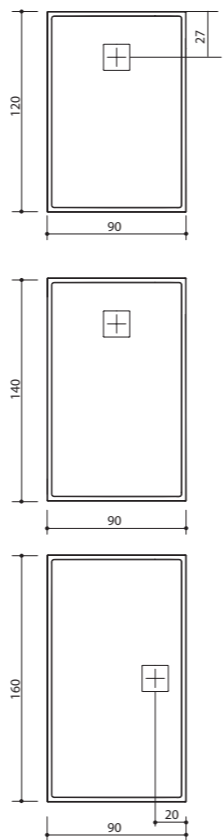

TEHNICAL DATA

VARIO

SHOWER CABIN+STEAM SAUNA+WHIRLPOOL BATH

Dimensions: 168 x 79 x 218 cm

Glass masking options:

Black (B)

Grey (G)

Placement options:

Dimensions: 100 x 59 x 48 cm
Dimensions: 100 x 34 x 48 cm

INTEGRA 80

FURNITURE SET

Dimensions: 80 x 59 x 48 cm
Dimensions: 80 x 34 x 48 cm

INTEGRA 60

FURNITURE SET

Dimensions: 60 x 59 x 48 cm
Dimensions: 60 x 34 x 48 cm

TEHNICAL DATA

MAKRO 160 WALK-IN SHOWER

Dimensions: 160 x 90 x 206 cm

MAKRO 120/140/160

Dimensions: 120 x 90 x 213 cm
Dimensions: 140 x 90 x 213 cm
Dimensions: 160 x 90 x 213 cm

Shower base options:
Low base (in-floor mounting) 4cm
High base (on-floor mounting) 13cm

SHOWER BASE for WALK-IN SHOWER

Dimensions: 120/140/160

PIANO FURNITURE SET (BIG) with countertop washbasin MILO

Dimensions: 120 x 46 x 46 cm

PIANO FURNITURE SET (SMALL) with countertop washbasin DECO

Dimensions: 120 x 24 x 46 cm