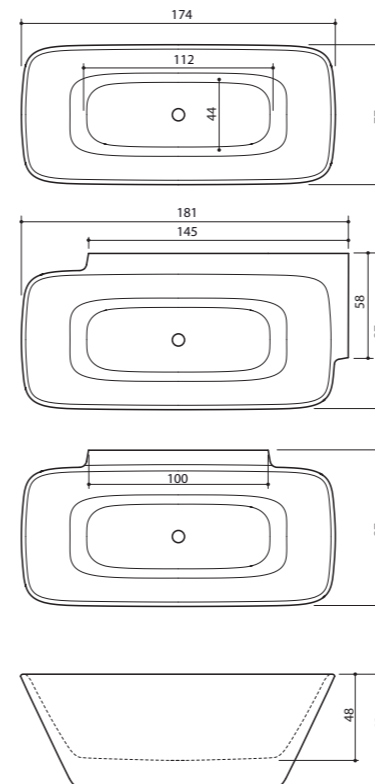

INTEGRA 210 ^{new}

Dimensions: 210 x 80 x 61 cm
Water capacity (max): 260 l
Weight (without water): 91 kg

TEHNICAL DATA

FLO

Dimensions: 169 x 84 x 63 cm
Water capacity (max): 240 l
Weight (without water): 94 kg

SENZO

Dimensions: 178 x 88 x 65 cm
Water capacity (max): 280 l
Weight (without water): 107 kg

VERO

Dimensions: 167 x 74 x 67/62 cm
Water capacity (max): 230 l
Weight (without water): 99 kg

DUNE

Dimensions: 174 x 77 x 63 cm
Water capacity (max): 260 l
Weight (without water): 104 kg

MEZZO

Dimensions: 182 x 86 x 64/80 cm
Water capacity (max): 250 l
Weight (without water): 133 kg

PAO

Dimensions: 170 x 80 x 63 cm
Water capacity (max): 280 l
Weight (without water): 135 kg

TEHNICAL DATA

REGO; REGO HYDRO

Dimensions: 183 x 79 x 63 cm
 Water capacity (max): 310 l
 Weight (without water): 137/98 kg

REGO HYDRO

PIANO; PIANO HYDRO

Dimensions: 171 x 101 x 67 cm
 Water capacity (max): 290 l
 Weight (without water): 75/98 kg