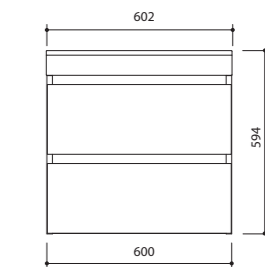

F1

F2

F3

INTEGRA 120

FURNITURE SET

Dimensions: 120 x 59 x 48 cm
Dimensions: 120 x 34 x 48 cm

INTEGRA 100

FURNITURE SET

Dimensions: 100 x 59 x 48 cm
Dimensions: 100 x 34 x 48 cm

INTEGRA 80

FURNITURE SET

Dimensions: 80 x 59 x 48 cm
Dimensions: 80 x 34 x 48 cm

INTEGRA 60

FURNITURE SET

Dimensions: 60 x 59 x 48 cm
Dimensions: 60 x 34 x 48 cm

TEHNICAL DATA

MAKRO 160 WALK-IN SHOWER

Dimensions: 160 x 90 x 206 cm

MAKRO 120/140/160

Dimensions: 120 x 90 x 213 cm
Dimensions: 140 x 90 x 213 cm
Dimensions: 160 x 90 x 213 cm

Shower base options:
Low base (in-floor mounting) 4cm
High base (on-floor mounting) 13cm

SHOWER BASE for WALK-IN SHOWER

Dimensions: 120/140/160

PIANO FURNITURE SET (BIG) with countertop washbasin MILO

Dimensions: 120 x 46 x 46 cm

PIANO FURNITURE SET (SMALL) with countertop washbasin DECO

Dimensions: 120 x 24 x 46 cm