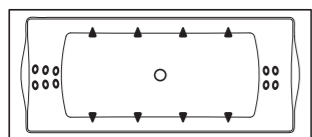

SENZO

Dimensions: 178 x 88 x 65 cm
Water capacity (max): 280 l
Weight (without water): 107 kg

VERO

Dimensions: 167 x 74 x 67/62 cm
Water capacity (max): 230 l
Weight (without water): 99 kg

DUNE

Dimensions: 174 x 77 x 63 cm
Water capacity (max): 260 l
Weight (without water): 104 kg

MEZZO

Dimensions: 182 x 86 x 64/80 cm
Water capacity (max): 250 l
Weight (without water): 133 kg

PAO

Dimensions: 170 x 80 x 63 cm
Water capacity (max): 280 l
Weight (without water): 135 kg

TEHNICAL DATA

REGO; REGO HYDRO

Dimensions: 183 x 79 x 63 cm
 Water capacity (max): 310 l
 Weight (without water): 137/98 kg

REGO HYDRO

PIANO; PIANO HYDRO

Dimensions: 171 x 101 x 67 cm
 Water capacity (max): 290 l
 Weight (without water): 75/98 kg