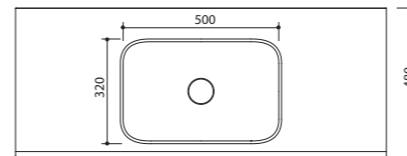

F1

F2

F3

INTEGRA 120

FURNITURE SET

Dimensions: 120 x 59 x 48 cm
Dimensions: 120 x 34 x 48 cm

INTEGRA 100

FURNITURE SET

Dimensions: 100 x 59 x 48 cm
Dimensions: 100 x 34 x 48 cm

INTEGRA 80

FURNITURE SET

Dimensions: 80 x 59 x 48 cm
Dimensions: 80 x 34 x 48 cm

INTEGRA 60

FURNITURE SET

Dimensions: 60 x 59 x 48 cm
Dimensions: 60 x 34 x 48 cm