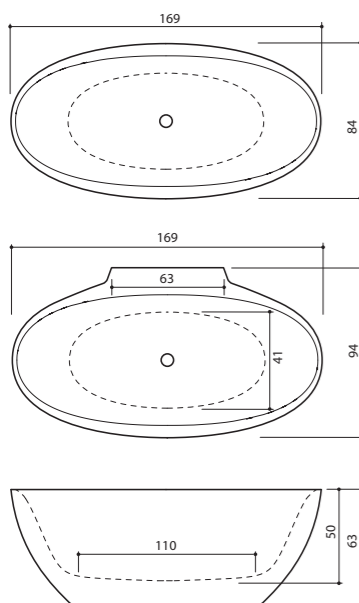

GAMMA 160 ^{new}

Dimensions: 160 x 71 x 62 cm
Water capacity (max): 260 l
Weight (without water): 101 kg

INTEGRA 170 ^{new}

Dimensions: 170 x 80 x 61 cm
Water capacity (max): 260 l
Weight (without water): 79 kg

INTEGRA 210 ^{new}

Dimensions: 210 x 80 x 61 cm
Water capacity (max): 260 l
Weight (without water): 91 kg

TEHNICAL DATA

FLO

Dimensions: 169 x 84 x 63 cm
Water capacity (max): 240 l
Weight (without water): 94 kg

SENZO

Dimensions: 178 x 88 x 65 cm
Water capacity (max): 280 l
Weight (without water): 107 kg

VERO

Dimensions: 167 x 74 x 67/62 cm
Water capacity (max): 230 l
Weight (without water): 99 kg

DUNE

Dimensions: 174 x 77 x 63 cm
Water capacity (max): 260 l
Weight (without water): 104 kg

MEZZO

Dimensions: 182 x 86 x 64/80 cm
Water capacity (max): 250 l
Weight (without water): 133 kg

PAO

Dimensions: 170 x 80 x 63 cm
Water capacity (max): 280 l
Weight (without water): 135 kg

TEHNICAL DATA

REGO; REGO HYDRO