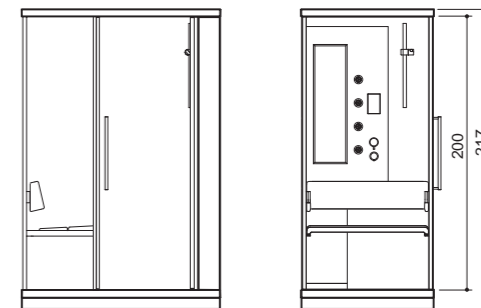

Dimensions: 183 x 79 x 63 cm
 Water capacity (max): 310 l
 Weight (without water): 137/98 kg

REGO HYDRO

PIANO; PIANO HYDRO

Dimensions: 171 x 101 x 67 cm
 Water capacity (max): 290 l
 Weight (without water): 75/98 kg

PIANO HYDRO

MIO

SHOWER PANEL
 Dimensions: 24 x 149 x 33 cm

TETRIS

STEAM SHOWER FOR TWO PEOPLE

Dimensions: 94 x 141 x 217 cm

Decorative front wall:

Reflecting glass (black)