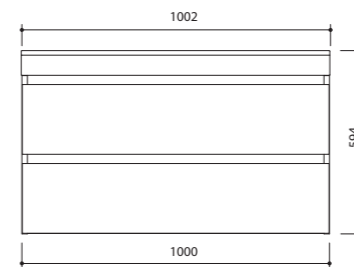

F1

F2

F3

INTEGRA 120

FURNITURE SET

Dimensions: 120 x 59 x 48 cm
Dimensions: 120 x 34 x 48 cm

INTEGRA 100

FURNITURE SET

Dimensions: 100 x 59 x 48 cm
Dimensions: 100 x 34 x 48 cm

INTEGRA 80

FURNITURE SET

Dimensions: 80 x 59 x 48 cm
Dimensions: 80 x 34 x 48 cm

INTEGRA 60

FURNITURE SET

Dimensions: 60 x 59 x 48 cm
Dimensions: 60 x 34 x 48 cm