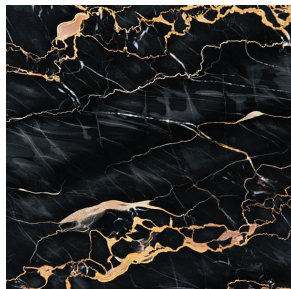

As pedras naturais são eternas, assim como os objectos delas esculpidos. O que nos move é fazer de cada peça um simbolo de beleza eterna que apetece tocar todos os dias.

Standard materials

Carrara marble

Gris Douro marble

Travertine marble

Walnut wood

Ash wood

Available in other materials on request

Calacatta marble

Ochiro marble

Statuario marble

Estremoz Vigaria marble

Estremoz Pink marble

Tiger Skin marble

Portoro marble

Saint Laurent marble

Guatemala marble

Nestos marble

We design and present our products with standard measures, but they can be adapted or dimensioned to the needs of each project.