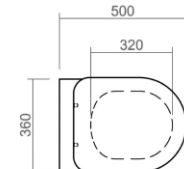

Close coupled pan and cistern

Back to wall WC pan

Back to wall bidet

Wall mounted WC pan

Wall mounted bidet

Thames Technical Specification

These drawings show you all required sizes for our Thames ceramic range. For full range and colour reference, please see pages 54 to 59. All measurements are in millimetres and drawings are not to scale.