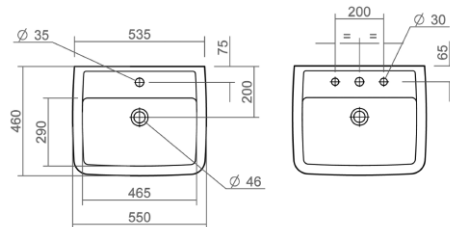

550mm semi countertop basin