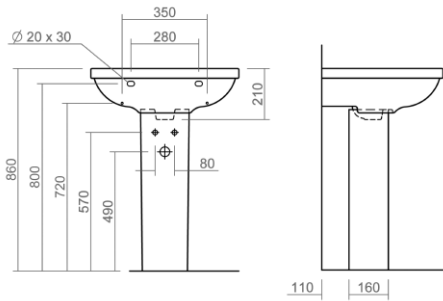

Full tall pedestal