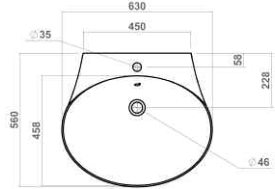

Oxbridge Technical Specification

These drawings show you all required sizes for our Oxbridge ceramic range. For full range and colour reference, please see pages 18 to 23. All measurements are in millimetres and drawings are not to scale.

630mm basin