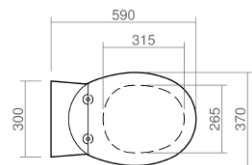

Back to wall WC pan