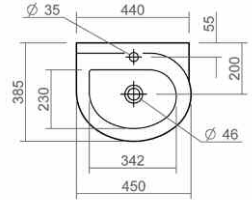

450mm cloakroom basin