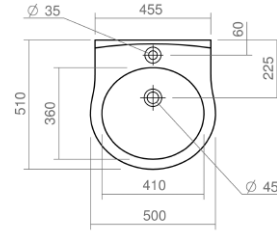

500mm basin