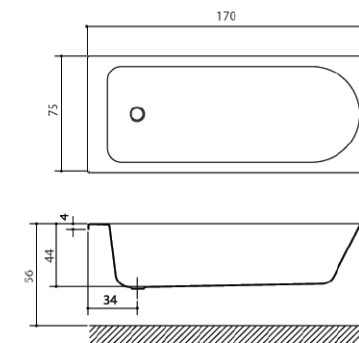

SILVERDALE

Classic

Length 170cm x Width 75cm x Height 56cm x
Bathing depth 42cm

Bath: CSBTH170NWHI £463.00

Acrylic bath panel:

170cm front CLPNL170WHI £97.00

75cm end (left hand) CLPNL075LHWHI £75.00

75cm end (right hand) CLPNL075RHWHI £75.00

TILEABLE BATH PANELS

Try our pre-formed easy finish tileable bath panels, to create a more integral and luxury feature in your bathroom. Our panels are pre-formed and easy to cut down for any size of bath and our lipped panels help create a ledge around the bath. All panels are fully waterproof and stable in a moist environment and designed to be easy to install. What's more they remove easily too as they come with adjustable legs, for quick and easy access under the bath if ever required.

180cm x 60cm x 3cm bath front panel

BPFRRF800 £119.00

80cm x 60cm x 3cm bath end panel

BPEND805 £79.00

2.05cm x 58cm x 3cm bath front panel with lip

BPFRTL800 £159.00

90.5cm x 58cm x 3cm bath end panel with lip

(left hand) BPENDTL905LH £99.00

90.5cm x 58cm x 3cm bath end panel with lip

(right hand) BPENDTL905RH £99.00