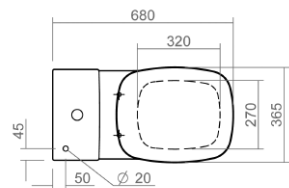

SILVERDALE

Close coupled pan and cistern