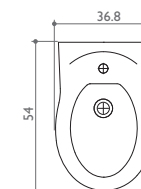

Wall mounted bidet