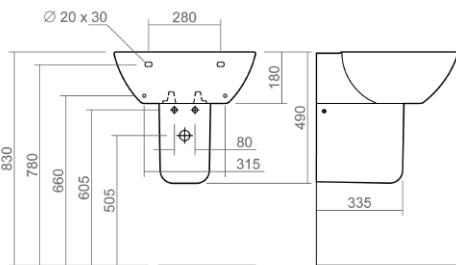

Semi pedestal