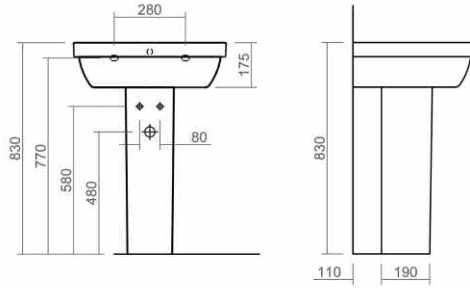

Full pedestal