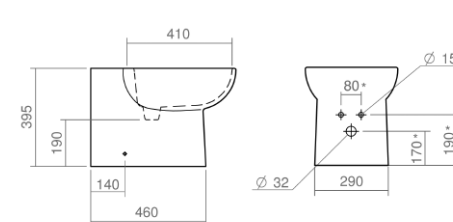

Wall mounted WC pan

Back to wall bidet

Wall mounted bidet

Esher Technical Specification

These drawings show you all required sizes for our Esher ceramic range. For full range and colour reference, please see pages 42 to 47. All measurements are in millimetres and drawings are not to scale.

SILVERDALE

Close coupled pan and cistern

Back to wall WC pan

Wall mounted WC pan

Back to wall bidet

Wall mounted bidet

Richmond Technical Specification

These drawings show you all required sizes for our Richmond ceramic range. For full range and colour reference, please see pages 48 to 53. All measurements are in millimetres and drawings are not to scale.