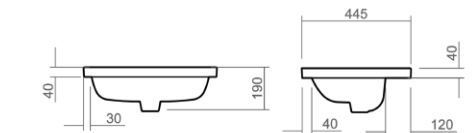

550mm vanity basin