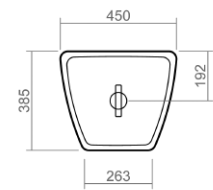

450mm countertop basin