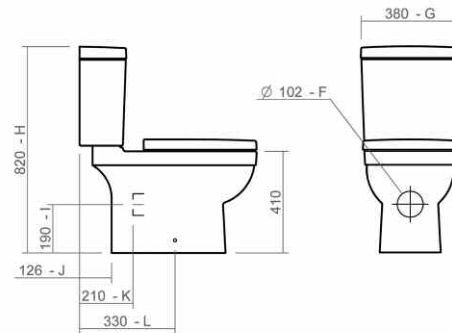

Wall mounted WC pan

Back to wall bidet

Wall mounted bidet

Esher Technical Specification

These drawings show you all required sizes for our Esher ceramic range. For full range and colour reference, please see pages 42 to 47. All measurements are in millimetres and drawings are not to scale.

SILVERDALE

Close coupled pan and cistern

Back to wall WC pan

Wall mounted WC pan

Back to wall bidet

Wall mounted bidet

Richmond Technical Specification

These drawings show you all required sizes for our Richmond ceramic range. For full range and colour reference, please see pages 48 to 53. All measurements are in millimetres and drawings are not to scale.

Close coupled pan and cistern

Back to wall WC pan

Back to wall bidet

Wall mounted WC pan

Wall mounted bidet

Thames Technical Specification

These drawings show you all required sizes for our Thames ceramic range. For full range and colour reference, please see pages 54 to 59. All measurements are in millimetres and drawings are not to scale.