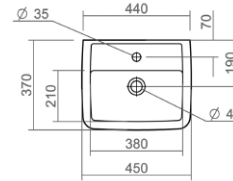

450mm cloakroom basin