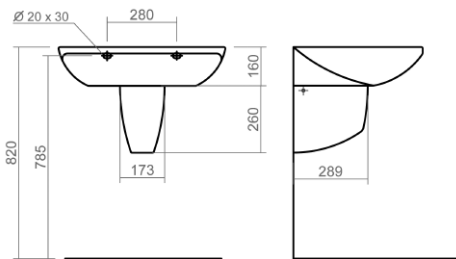

Semi pedestal