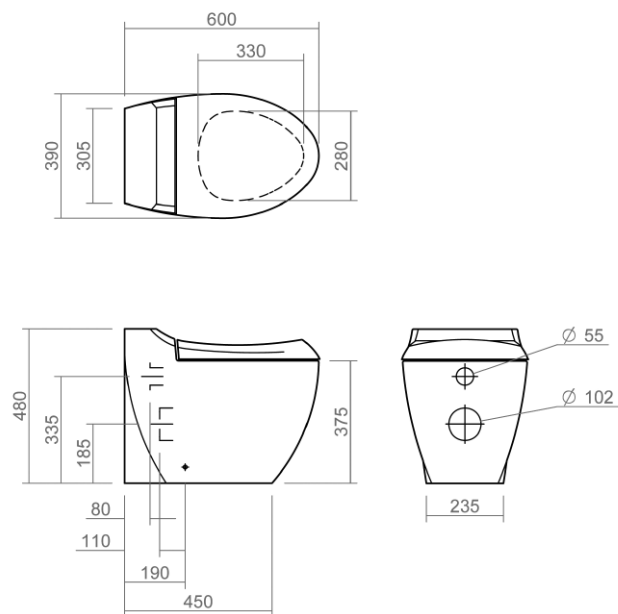

980mm WC cistern (requires press panel)

Concealed WC cistern

Press dual flush panels

Windsor Technical Specification

These drawings show you all required sizes for our Windsor ceramic range. For full range and colour reference, please see pages 14 to 17. All measurements are in millimetres and drawings are not to scale.

600mm basin

800mm basin

SILVERDALE

Back to wall WC pan

Wall mounted WC pan

Back to wall bidet

Wall mounted bidet

Oxbridge Technical Specification

These drawings show you all required sizes for our Oxbridge ceramic range. For full range and colour reference, please see pages 18 to 23. All measurements are in millimetres and drawings are not to scale.