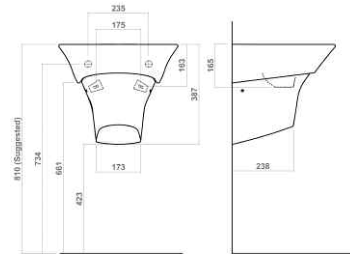

Cloakroom semi pedestal