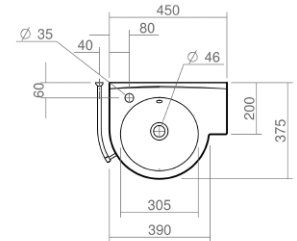

450mm cloakroom basin with towel rail