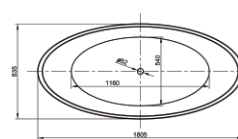

SILVERDALE

Cube

Cube
Length: 170 x Width: 80 x Height: 57cm
FSBATH084 £1990.00

Culture

Culture
Length: 180 x Width: 80 x Height: 60cm
FSBATH068 £1990.00

Form

Form
Length: 190 x Width: 90 x Height: 60cm
FSBATH087 £1990.00

Venice

Venice
Length: 180 x Width: 84 x Height: 73cm
FSBATH083 £1990.00

Brassware Collection

Silverdale offer six comprehensive tap collections to suit your choice of ceramic pieces. All our taps have brass formed bodies with industry leading chrome finish and come with a 10 year guarantee. Our taps have been tested and approved for use on both high and low pressure plumbing systems so you can rest assured that they will maximise your flow rate no matter what your water pressure.