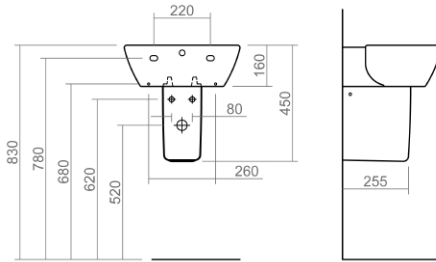

Cloakroom semi pedestal