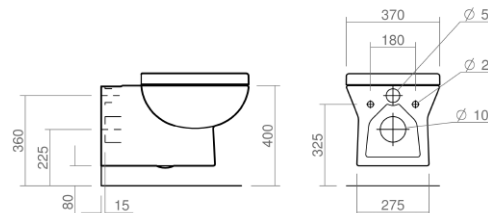

Wall mounted WC pan

Back to wall bidet

Wall mounted bidet

Esher Technical Specification

These drawings show you all required sizes for our Esher ceramic range. For full range and colour reference, please see pages 42 to 47. All measurements are in millimetres and drawings are not to scale.

SILVERDALE

Close coupled pan and cistern

Back to wall WC pan

Wall mounted WC pan

Back to wall bidet

Wall mounted bidet

Richmond Technical Specification

These drawings show you all required sizes for our Richmond ceramic range. For full range and colour reference, please see pages 48 to 53. All measurements are in millimetres and drawings are not to scale.