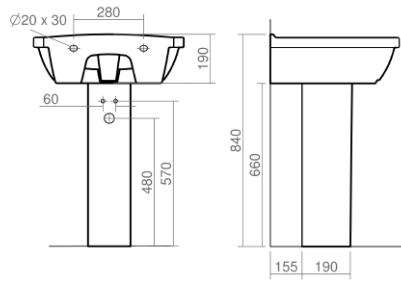

Full pedestal