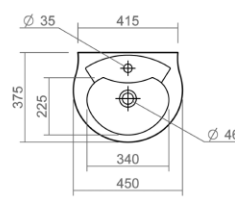

450mm cloakroom basin