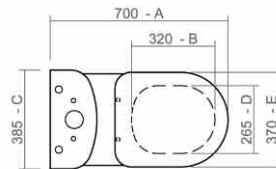

Close coupled pan and cistern

Back to wall WC pan

Back to wall bidet

Wall mounted WC pan

Wall mounted bidet

Thames Technical Specification

These drawings show you all required sizes for our Thames ceramic range. For full range and colour reference, please see pages 54 to 59. All measurements are in millimetres and drawings are not to scale.