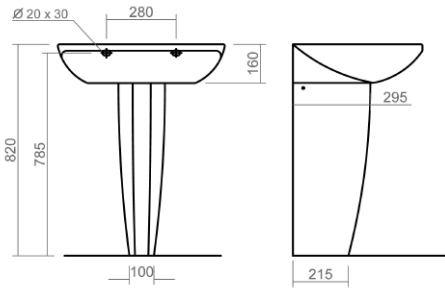

These drawings show you all required sizes for our Oxbridge ceramic range. For full range and colour reference, please see pages 18 to 23. All measurements are in millimetres and drawings are not to scale.

SILVERDALE

Close coupled pan and cistern

Back to wall WC pan

Wall mounted WC pan

Back to wall bidet

Wall mounted bidet

Tate Technical Specification

These drawings show you all required sizes for our Tate ceramic range. For full range and colour reference, please see pages 24 to 29. All measurements are in millimetres and drawings are not to scale.

650mm basin

600mm basin

700mm countertop basin

550mm countertop basin

Full pedestal

Semi pedestal

480mm cloakroom basin

450mm countertop basin

SILVERDALE

Close coupled pan and cistern

Back to wall WC pan

Wall mounted WC pan

Back to wall bidet

Wall mounted bidet

Ascot Technical Specification

These drawings show you all required sizes for our Ascot ceramic range. For full range and colour reference, please see pages 30 to 35. All measurements are in millimetres and drawings are not to scale.