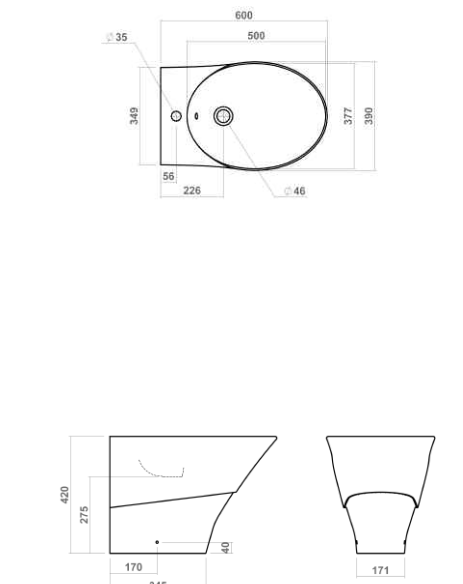

These drawings show you all required sizes for our Oxbridge ceramic range. For full range and colour reference, please see pages 18 to 23. All measurements are in millimetres and drawings are not to scale.

SILVERDALE

Close coupled pan and cistern

Back to wall WC pan

Wall mounted WC pan

Back to wall bidet

Wall mounted bidet

Tate Technical Specification

These drawings show you all required sizes for our Tate ceramic range. For full range and colour reference, please see pages 24 to 29. All measurements are in millimetres and drawings are not to scale.