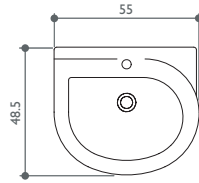

550mm basin