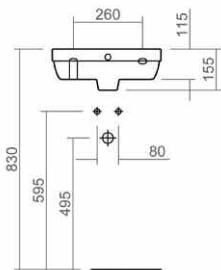

Close coupled pan and cistern

Back to wall WC pan

Back to wall bidet

Wall mounted WC pan

Wall mounted bidet

Thames Technical Specification

These drawings show you all required sizes for our Thames ceramic range. For full range and colour reference, please see pages 54 to 59. All measurements are in millimetres and drawings are not to scale.