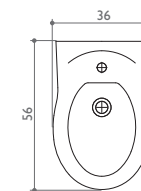

Back to wall bidet