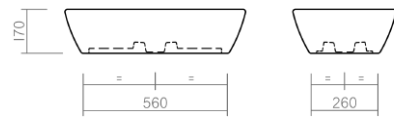

700mm countertop basin