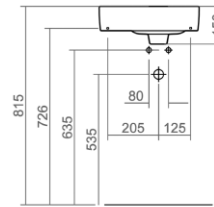

Cloakroom full pedestal