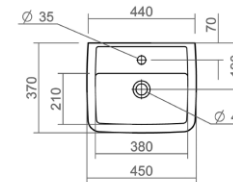

450mm countertop basin