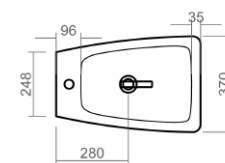

SILVERDALE

Close coupled pan and cistern

Back to wall WC pan

Wall mounted WC pan

Back to wall bidet

Wall mounted bidet

Ascot Technical Specification

These drawings show you all required sizes for our Ascot ceramic range. For full range and colour reference, please see pages 30 to 35. All measurements are in millimetres and drawings are not to scale.