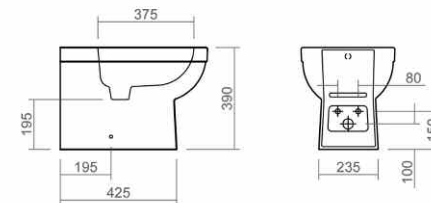

Close coupled pan and cistern

Back to wall WC pan

Back to wall bidet

Wall mounted WC pan

Wall mounted bidet

Thames Technical Specification

These drawings show you all required sizes for our Thames ceramic range. For full range and colour reference, please see pages 54 to 59. All measurements are in millimetres and drawings are not to scale.