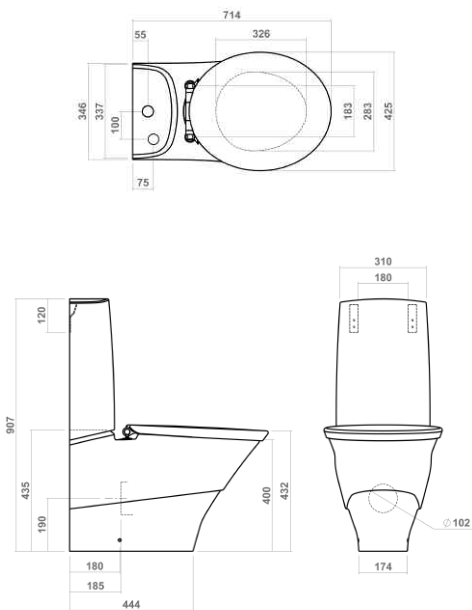

980mm WC cistern (requires press panel)

Concealed WC cistern

Press dual flush panels

Windsor Technical Specification

These drawings show you all required sizes for our Windsor ceramic range. For full range and colour reference, please see pages 14 to 17. All measurements are in millimetres and drawings are not to scale.

These drawings show you all required sizes for our Oxbridge ceramic range. For full range and colour reference, please see pages 18 to 23. All measurements are in millimetres and drawings are not to scale.

SILVERDALE

Close coupled pan and cistern

Back to wall WC pan

Wall mounted WC pan

Back to wall bidet

Wall mounted bidet

Tate Technical Specification

These drawings show you all required sizes for our Tate ceramic range. For full range and colour reference, please see pages 24 to 29. All measurements are in millimetres and drawings are not to scale.