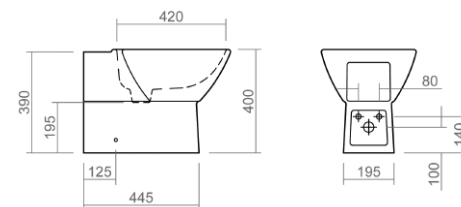

Wall mounted bidet

Henley Technical Specification

These drawings show you all required sizes for our Henley ceramic range. For full range and colour reference, please see pages 36 to 41. All measurements are in millimetres and drawings are not to scale.