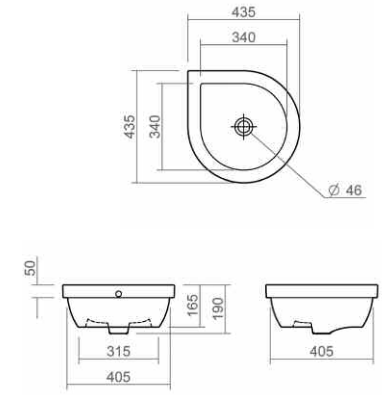

435mm teardrop countertop basin