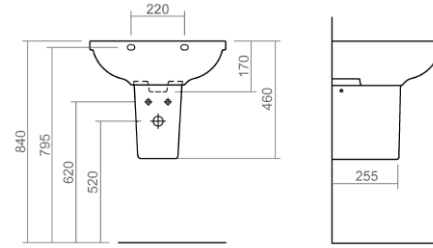

Cloakroom semi pedestal