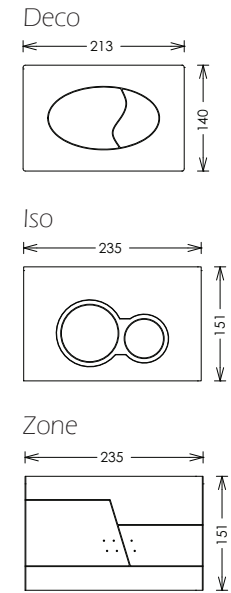

980mm WC cistern (requires press panel)

Concealed WC cistern

Press dual flush panels

Windsor Technical Specification

These drawings show you all required sizes for our Windsor ceramic range. For full range and colour reference, please see pages 14 to 17. All measurements are in millimetres and drawings are not to scale.

These drawings show you all required sizes for our Oxbridge ceramic range. For full range and colour reference, please see pages 18 to 23. All measurements are in millimetres and drawings are not to scale.