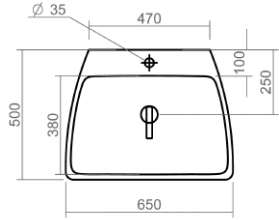

Tate Technical Specification

These drawings show you all required sizes for our Tate ceramic range. For full range and colour reference, please see pages 24 to 29. All measurements are in millimetres and drawings are not to scale.

650mm basin