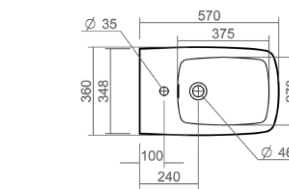

Wall mounted WC pan

Back to wall bidet

Wall mounted bidet

Esher Technical Specification

These drawings show you all required sizes for our Esher ceramic range. For full range and colour reference, please see pages 42 to 47. All measurements are in millimetres and drawings are not to scale.