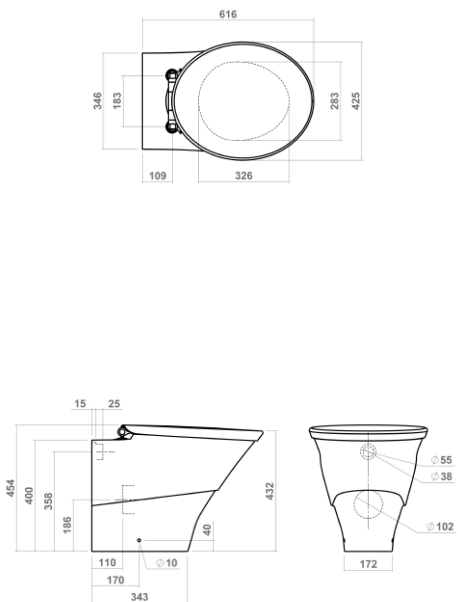

980mm WC cistern (requires press panel)

Concealed WC cistern

Press dual flush panels

Windsor Technical Specification

These drawings show you all required sizes for our Windsor ceramic range. For full range and colour reference, please see pages 14 to 17. All measurements are in millimetres and drawings are not to scale.

These drawings show you all required sizes for our Oxbridge ceramic range. For full range and colour reference, please see pages 18 to 23. All measurements are in millimetres and drawings are not to scale.

SILVERDALE

Close coupled pan and cistern

Back to wall WC pan

Wall mounted WC pan

Back to wall bidet

Wall mounted bidet

Tate Technical Specification

These drawings show you all required sizes for our Tate ceramic range. For full range and colour reference, please see pages 24 to 29. All measurements are in millimetres and drawings are not to scale.