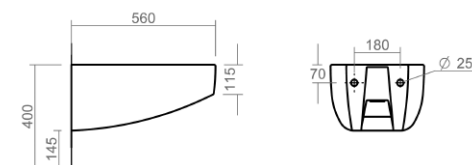

SILVERDALE

Close coupled pan and cistern

Back to wall WC pan

Wall mounted WC pan

Back to wall bidet

Wall mounted bidet

Ascot Technical Specification

These drawings show you all required sizes for our Ascot ceramic range. For full range and colour reference, please see pages 30 to 35. All measurements are in millimetres and drawings are not to scale.