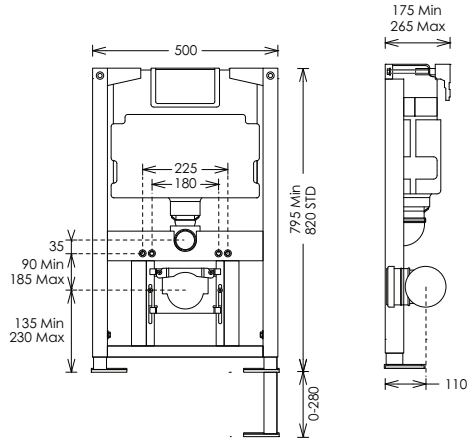

Sanitary Frames Technical Specification

All measurements are in millimetres and drawings are not to scale.

820mm WC frame