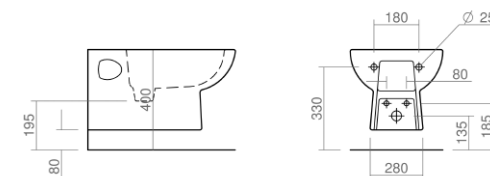

Wall mounted WC pan

Back to wall bidet

Wall mounted bidet

Esher Technical Specification

These drawings show you all required sizes for our Esher ceramic range. For full range and colour reference, please see pages 42 to 47. All measurements are in millimetres and drawings are not to scale.

SILVERDALE

Close coupled pan and cistern

Back to wall WC pan

Wall mounted WC pan

Back to wall bidet

Wall mounted bidet

Richmond Technical Specification

These drawings show you all required sizes for our Richmond ceramic range. For full range and colour reference, please see pages 48 to 53. All measurements are in millimetres and drawings are not to scale.