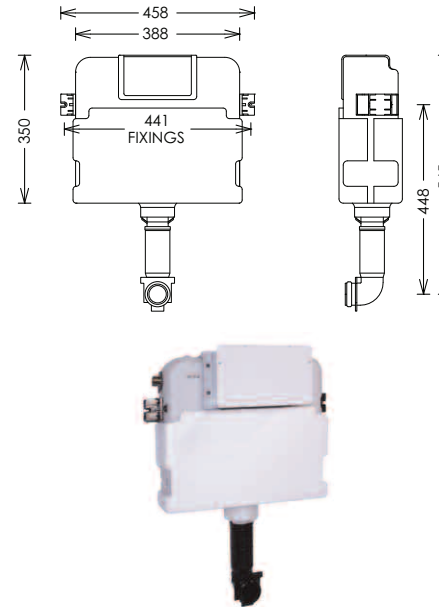

980mm WC cistern (requires press panel)