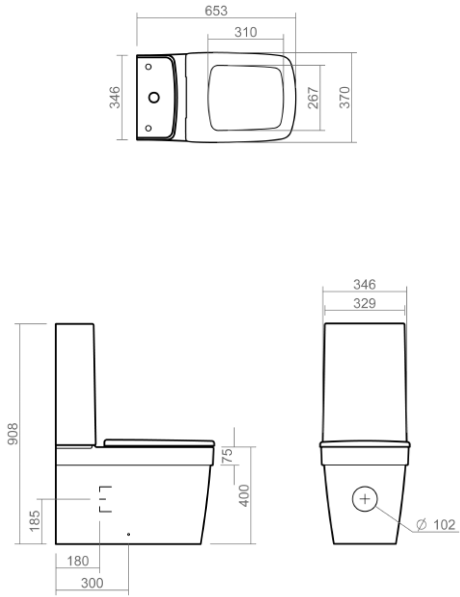

SILVERDALE

Close coupled WC pan and shrouded cistern