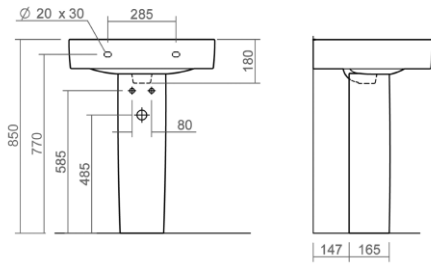

Full tall pedestal