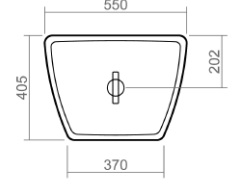

550mm countertop basin