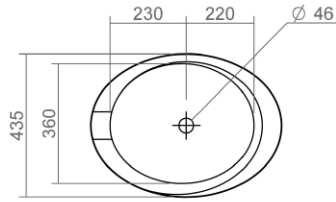

Windsor Technical Specification

These drawings show you all required sizes for our Windsor ceramic range. For full range and colour reference, please see pages 14 to 17. All measurements are in millimetres and drawings are not to scale.

600mm basin