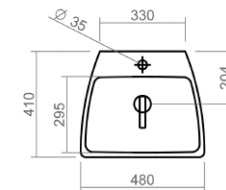

480mm cloakroom basin