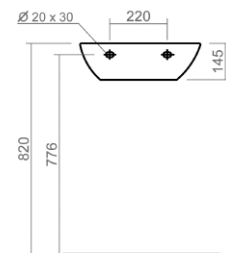

450mm countertop basin