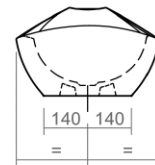

800mm basin