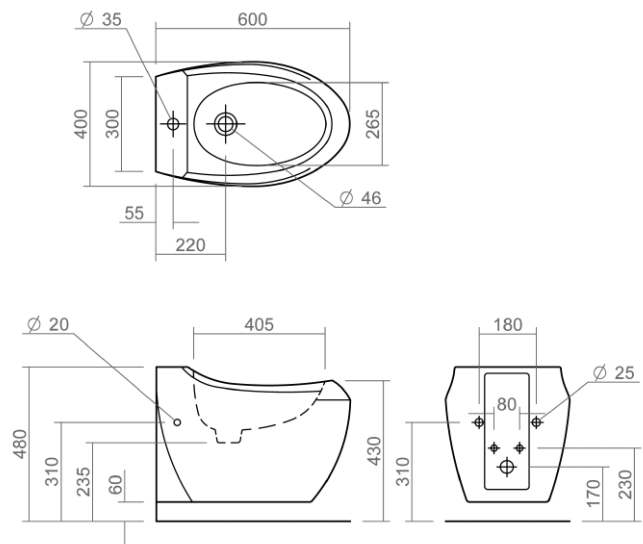

980mm WC cistern (requires press panel)

Concealed WC cistern

Press dual flush panels

Windsor Technical Specification

These drawings show you all required sizes for our Windsor ceramic range. For full range and colour reference, please see pages 14 to 17. All measurements are in millimetres and drawings are not to scale.

600mm basin

800mm basin

SILVERDALE

Back to wall WC pan

Wall mounted WC pan

Back to wall bidet

Wall mounted bidet

Oxbridge Technical Specification

These drawings show you all required sizes for our Oxbridge ceramic range. For full range and colour reference, please see pages 18 to 23. All measurements are in millimetres and drawings are not to scale.