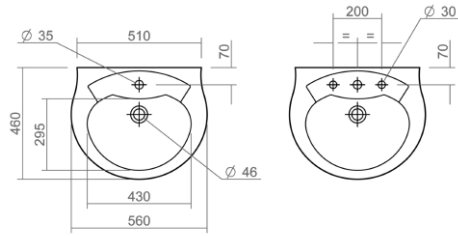

560mm basin