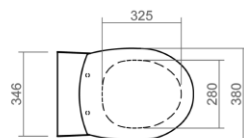

Back to wall WC pan