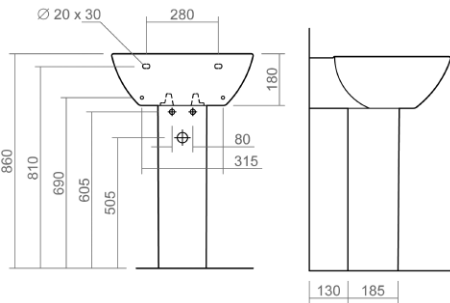

Full tall pedestal