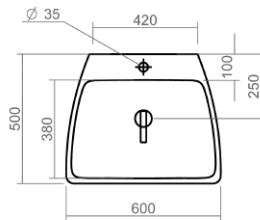

600mm basin