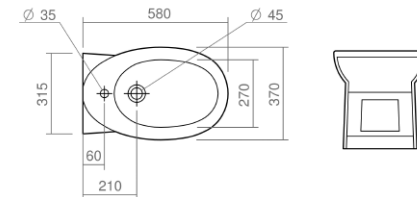

Back to wall bidet