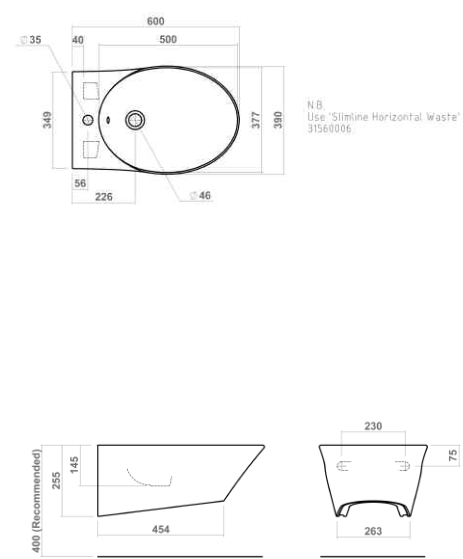

980mm WC cistern (requires press panel)

Concealed WC cistern

Press dual flush panels

Windsor Technical Specification

These drawings show you all required sizes for our Windsor ceramic range. For full range and colour reference, please see pages 14 to 17. All measurements are in millimetres and drawings are not to scale.

These drawings show you all required sizes for our Oxbridge ceramic range. For full range and colour reference, please see pages 18 to 23. All measurements are in millimetres and drawings are not to scale.

SILVERDALE

Close coupled pan and cistern

Back to wall WC pan

Wall mounted WC pan

Back to wall bidet

Wall mounted bidet

Tate Technical Specification

These drawings show you all required sizes for our Tate ceramic range. For full range and colour reference, please see pages 24 to 29. All measurements are in millimetres and drawings are not to scale.