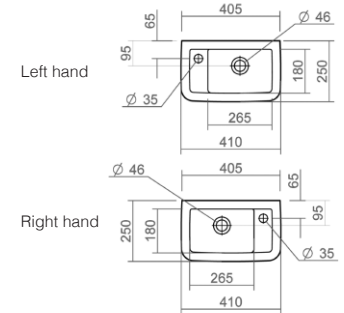

410mm micro basin