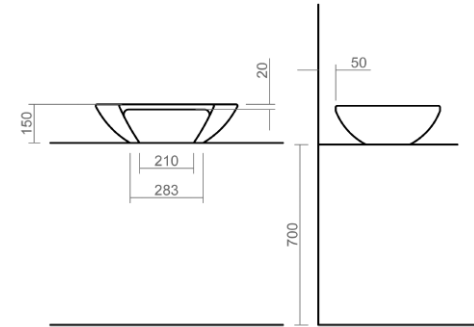

Full pedestal