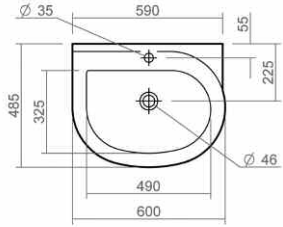

Richmond Technical Specification

These drawings show you all required sizes for our Richmond ceramic range. For full range and colour reference, please see pages 48 to 53. All measurements are in millimetres and drawings are not to scale.

600mm basin