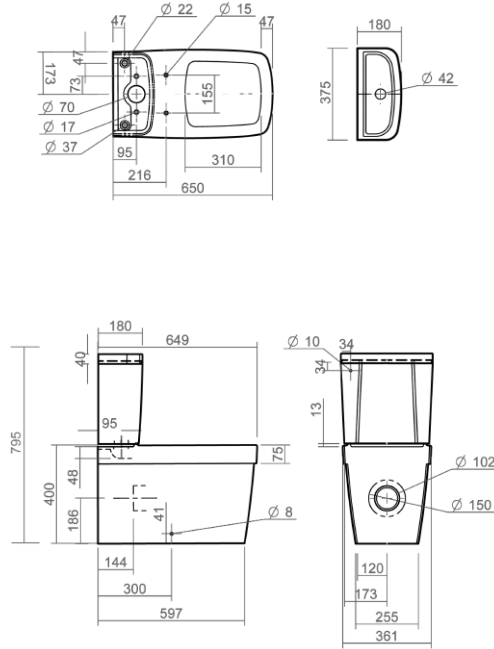

Close coupled pan and cistern