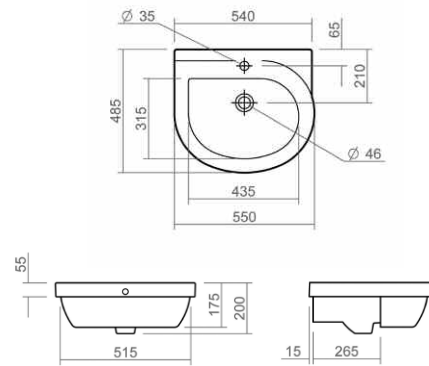

550mm semi countertop basin