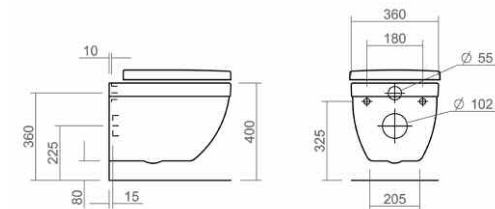

Close coupled pan and cistern

Back to wall WC pan

Back to wall bidet

Wall mounted WC pan

Wall mounted bidet

Thames Technical Specification

These drawings show you all required sizes for our Thames ceramic range. For full range and colour reference, please see pages 54 to 59. All measurements are in millimetres and drawings are not to scale.