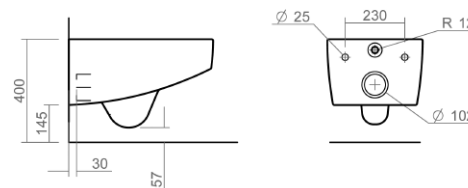

SILVERDALE

Close coupled pan and cistern

Back to wall WC pan

Wall mounted WC pan

Back to wall bidet

Wall mounted bidet

Ascot Technical Specification

These drawings show you all required sizes for our Ascot ceramic range. For full range and colour reference, please see pages 30 to 35. All measurements are in millimetres and drawings are not to scale.