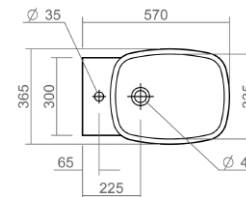

Wall mounted bidet

Henley Technical Specification

These drawings show you all required sizes for our Henley ceramic range. For full range and colour reference, please see pages 36 to 41. All measurements are in millimetres and drawings are not to scale.