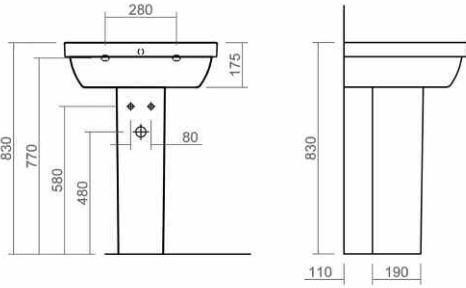

Full pedestal