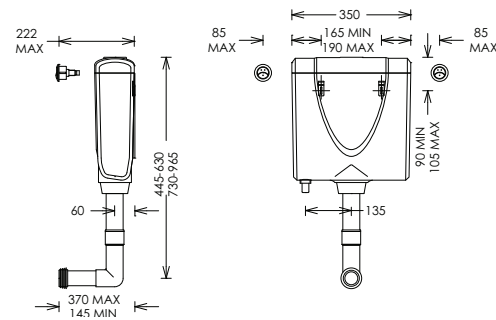

Wall bracket and top of frame designed for easy shelf installation

All cisterns supplied with easy use water isolation valve.

Sanitary Frames Technical Specification

All measurements are in millimetres and drawings are not to scale.

820mm WC frame

980mm WC frame

1180mm WC frame

820mm bidet frame

WRAS
APPROVED
PRODUCT

SILVERDALE

980mm bidet frame

1180mm bidet frame

980mm WC cistern (requires press panel)

Concealed WC cistern

Press dual flush panels

Windsor Technical Specification

These drawings show you all required sizes for our Windsor ceramic range. For full range and colour reference, please see pages 14 to 17. All measurements are in millimetres and drawings are not to scale.