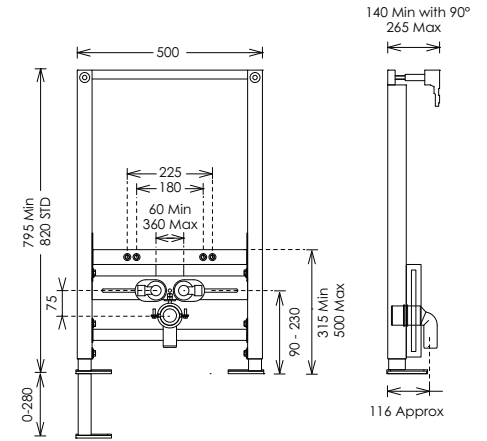

Wall bracket and top of frame designed for easy shelf installation

All cisterns supplied with easy use water isolation valve.

Sanitary Frames Technical Specification

All measurements are in millimetres and drawings are not to scale.

820mm WC frame

980mm WC frame

1180mm WC frame

820mm bidet frame

WRAS
APPROVED
PRODUCT

SILVERDALE

980mm bidet frame

1180mm bidet frame

980mm WC cistern (requires press panel)

Concealed WC cistern

Press dual flush panels

Windsor Technical Specification

These drawings show you all required sizes for our Windsor ceramic range. For full range and colour reference, please see pages 14 to 17. All measurements are in millimetres and drawings are not to scale.

These drawings show you all required sizes for our Oxbridge ceramic range. For full range and colour reference, please see pages 18 to 23. All measurements are in millimetres and drawings are not to scale.