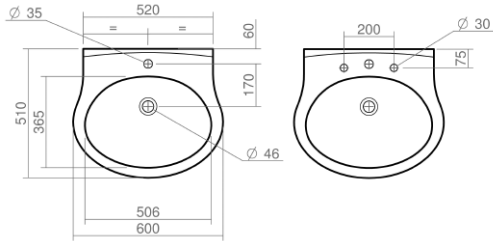

Esher Technical Specification

These drawings show you all required sizes for our Esher ceramic range. For full range and colour reference, please see pages 42 to 47. All measurements are in millimetres and drawings are not to scale.

600mm basin