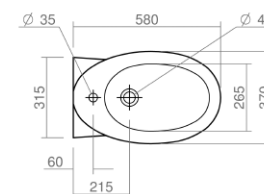

Wall mounted bidet