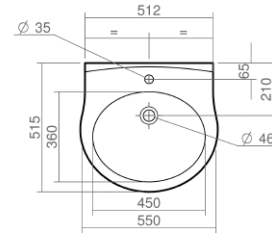

550mm semi countertop basin