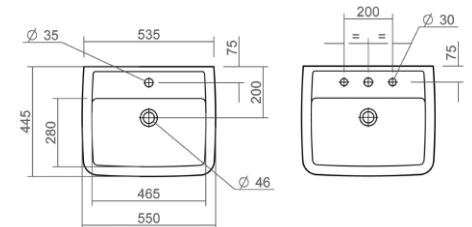

550mm vanity basin