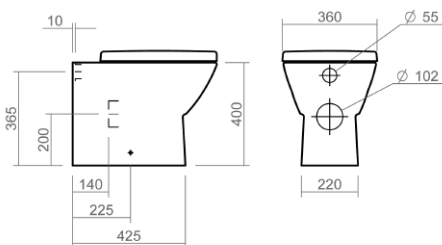

Wall mounted bidet

Henley Technical Specification

These drawings show you all required sizes for our Henley ceramic range. For full range and colour reference, please see pages 36 to 41. All measurements are in millimetres and drawings are not to scale.