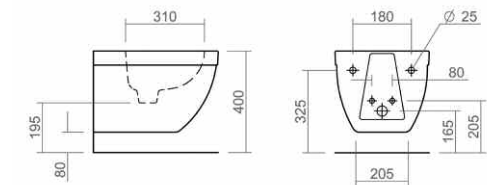

Close coupled pan and cistern

Back to wall WC pan

Back to wall bidet

Wall mounted WC pan

Wall mounted bidet

Thames Technical Specification

These drawings show you all required sizes for our Thames ceramic range. For full range and colour reference, please see pages 54 to 59. All measurements are in millimetres and drawings are not to scale.