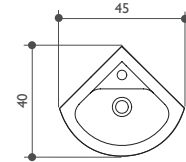

450mm corner basin