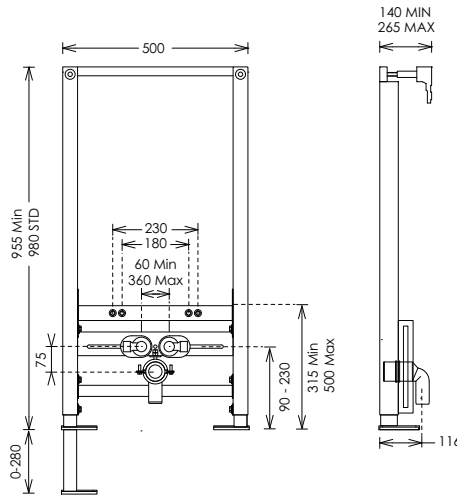

Wall bracket and top of frame designed for easy shelf installation

All cisterns supplied with easy use water isolation valve.

Sanitary Frames Technical Specification

All measurements are in millimetres and drawings are not to scale.

820mm WC frame

980mm WC frame

1180mm WC frame

820mm bidet frame

WRAS
APPROVED
PRODUCT

SILVERDALE

980mm bidet frame

1180mm bidet frame

980mm WC cistern (requires press panel)

Concealed WC cistern

Press dual flush panels

Windsor Technical Specification

These drawings show you all required sizes for our Windsor ceramic range. For full range and colour reference, please see pages 14 to 17. All measurements are in millimetres and drawings are not to scale.

These drawings show you all required sizes for our Oxbridge ceramic range. For full range and colour reference, please see pages 18 to 23. All measurements are in millimetres and drawings are not to scale.