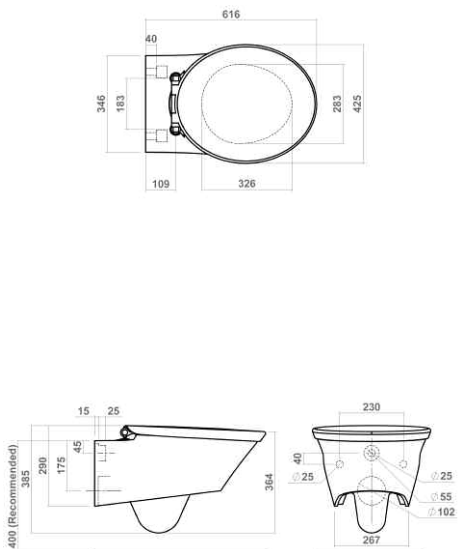

These drawings show you all required sizes for our Oxbridge ceramic range. For full range and colour reference, please see pages 18 to 23. All measurements are in millimetres and drawings are not to scale.

SILVERDALE

Close coupled pan and cistern

Back to wall WC pan

Wall mounted WC pan

Back to wall bidet

Wall mounted bidet

Tate Technical Specification

These drawings show you all required sizes for our Tate ceramic range. For full range and colour reference, please see pages 24 to 29. All measurements are in millimetres and drawings are not to scale.