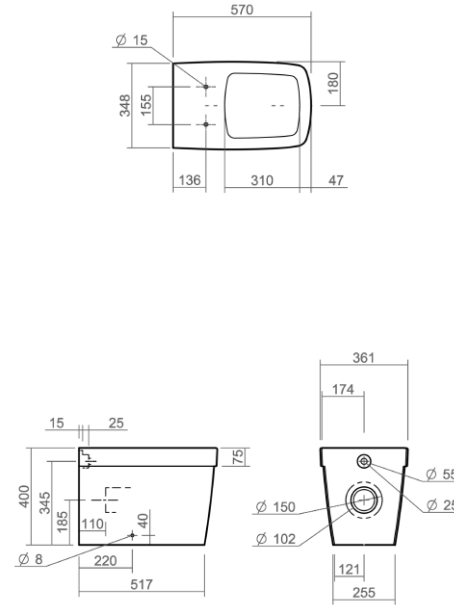

These drawings show you all required sizes for our Oxbridge ceramic range. For full range and colour reference, please see pages 18 to 23. All measurements are in millimetres and drawings are not to scale.

Wall mounted bidet

Henley Technical Specification

These drawings show you all required sizes for our Henley ceramic range. For full range and colour reference, please see pages 36 to 41. All measurements are in millimetres and drawings are not to scale.

Wall mounted WC pan

Back to wall bidet

Wall mounted bidet

Esher Technical Specification

These drawings show you all required sizes for our Esher ceramic range. For full range and colour reference, please see pages 42 to 47. All measurements are in millimetres and drawings are not to scale.