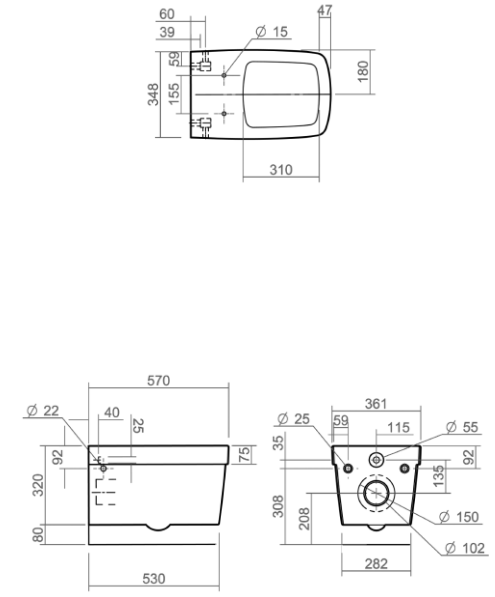

Wall mounted bidet

Henley Technical Specification

These drawings show you all required sizes for our Henley ceramic range. For full range and colour reference, please see pages 36 to 41. All measurements are in millimetres and drawings are not to scale.

Wall mounted WC pan

Back to wall bidet

Wall mounted bidet

Esher Technical Specification

These drawings show you all required sizes for our Esher ceramic range. For full range and colour reference, please see pages 42 to 47. All measurements are in millimetres and drawings are not to scale.