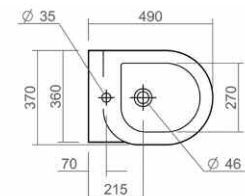

Close coupled pan and cistern

Back to wall WC pan

Back to wall bidet

Wall mounted WC pan

Wall mounted bidet

Thames Technical Specification

These drawings show you all required sizes for our Thames ceramic range. For full range and colour reference, please see pages 54 to 59. All measurements are in millimetres and drawings are not to scale.