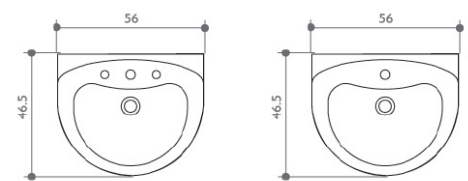

560mm countertop basin