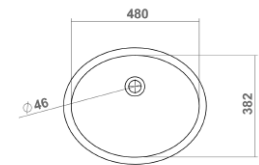

These drawings show you all required sizes for our Oxbridge ceramic range. For full range and colour reference, please see pages 18 to 23. All measurements are in millimetres and drawings are not to scale.

SILVERDALE

Close coupled pan and cistern

Back to wall WC pan

Wall mounted WC pan

Back to wall bidet

Wall mounted bidet

Tate Technical Specification

These drawings show you all required sizes for our Tate ceramic range. For full range and colour reference, please see pages 24 to 29. All measurements are in millimetres and drawings are not to scale.