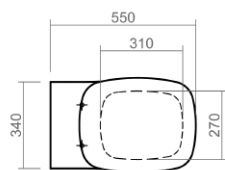

Back to wall WC pan