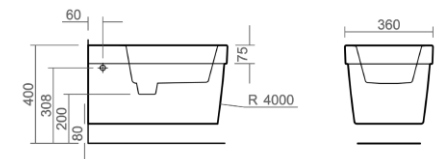

Wall mounted WC pan

Back to wall bidet

Wall mounted bidet

Esher Technical Specification

These drawings show you all required sizes for our Esher ceramic range. For full range and colour reference, please see pages 42 to 47. All measurements are in millimetres and drawings are not to scale.