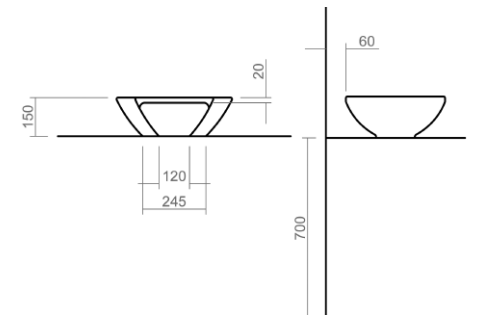

These drawings show you all required sizes for our Oxbridge ceramic range. For full range and colour reference, please see pages 18 to 23. All measurements are in millimetres and drawings are not to scale.

SILVERDALE

Close coupled pan and cistern

Back to wall WC pan

Wall mounted WC pan

Back to wall bidet

Wall mounted bidet

Tate Technical Specification

These drawings show you all required sizes for our Tate ceramic range. For full range and colour reference, please see pages 24 to 29. All measurements are in millimetres and drawings are not to scale.

SILVERDALE

Close coupled pan and cistern

Back to wall WC pan

Wall mounted WC pan

Back to wall bidet

Wall mounted bidet

Ascot Technical Specification

These drawings show you all required sizes for our Ascot ceramic range. For full range and colour reference, please see pages 30 to 35. All measurements are in millimetres and drawings are not to scale.