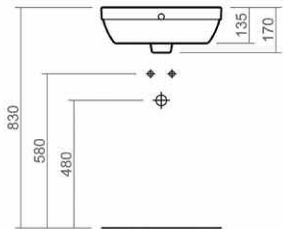

SILVERDALE

450mm corner basin