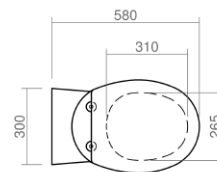

Wall mounted WC pan