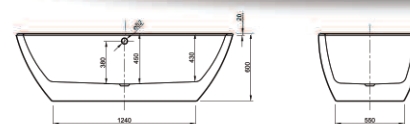

SILVERDALE

Cube

Cube
Length: 170 x Width: 80 x Height: 57cm
FSBATH084 £1990.00

Culture

Culture
Length: 180 x Width: 80 x Height: 60cm
FSBATH068 £1990.00

Form

Form
Length: 190 x Width: 90 x Height: 60cm
FSBATH087 £1990.00

Venice

Venice
Length: 180 x Width: 84 x Height: 73cm
FSBATH083 £1990.00

Brassware Collection

Silverdale offer six comprehensive tap collections to suit your choice of ceramic pieces. All our taps have brass formed bodies with industry leading chrome finish and come with a 10 year guarantee. Our taps have been tested and approved for use on both high and low pressure plumbing systems so you can rest assured that they will maximise your flow rate no matter what your water pressure.