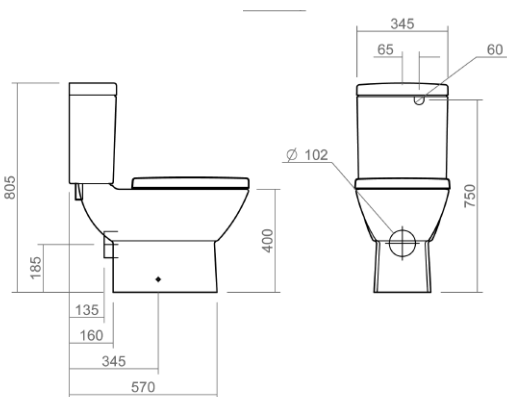

These drawings show you all required sizes for our Oxbridge ceramic range. For full range and colour reference, please see pages 18 to 23. All measurements are in millimetres and drawings are not to scale.

SILVERDALE

Close coupled pan and cistern

Back to wall WC pan

Wall mounted WC pan

Back to wall bidet

Wall mounted bidet

Ascot Technical Specification

These drawings show you all required sizes for our Ascot ceramic range. For full range and colour reference, please see pages 30 to 35. All measurements are in millimetres and drawings are not to scale.

700mm countertop basin

550mm countertop basin

370mm countertop basin

SILVERDALE

Close coupled pan and cistern

Back to wall WC pan

Wall mounted WC pan

Back to wall bidet

Wall mounted bidet

Henley Technical Specification

These drawings show you all required sizes for our Henley ceramic range. For full range and colour reference, please see pages 36 to 41. All measurements are in millimetres and drawings are not to scale.