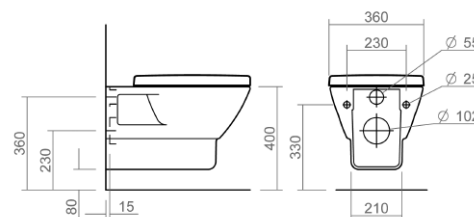

Wall mounted bidet

Henley Technical Specification

These drawings show you all required sizes for our Henley ceramic range. For full range and colour reference, please see pages 36 to 41. All measurements are in millimetres and drawings are not to scale.