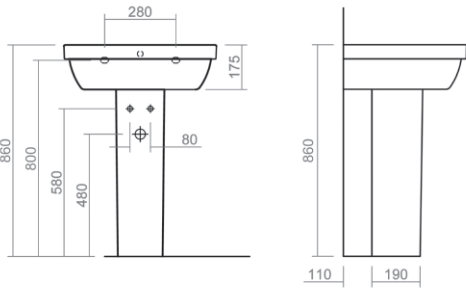

Full tall pedestal