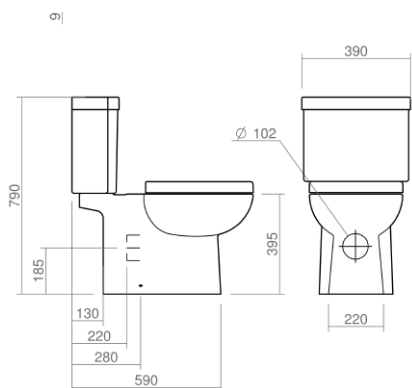

Wall mounted bidet

Henley Technical Specification

These drawings show you all required sizes for our Henley ceramic range. For full range and colour reference, please see pages 36 to 41. All measurements are in millimetres and drawings are not to scale.

Wall mounted WC pan

Back to wall bidet

Wall mounted bidet

Esher Technical Specification

These drawings show you all required sizes for our Esher ceramic range. For full range and colour reference, please see pages 42 to 47. All measurements are in millimetres and drawings are not to scale.

SILVERDALE

Close coupled pan and cistern

Back to wall WC pan

Wall mounted WC pan

Back to wall bidet

Wall mounted bidet

Richmond Technical Specification

These drawings show you all required sizes for our Richmond ceramic range. For full range and colour reference, please see pages 48 to 53. All measurements are in millimetres and drawings are not to scale.

Close coupled pan and cistern

Back to wall WC pan

Back to wall bidet

Wall mounted WC pan

Wall mounted bidet

Thames Technical Specification

These drawings show you all required sizes for our Thames ceramic range. For full range and colour reference, please see pages 54 to 59. All measurements are in millimetres and drawings are not to scale.