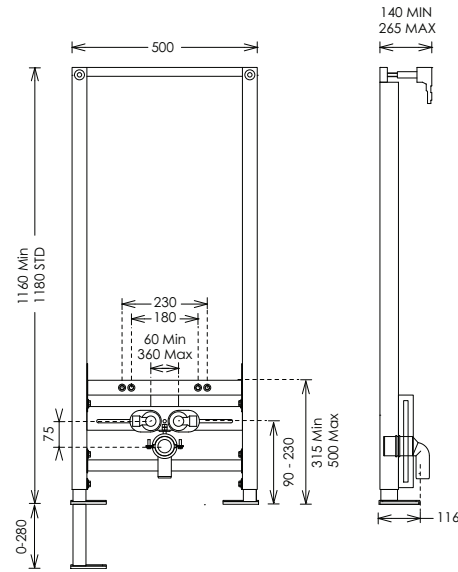

Wall bracket and top of frame designed for easy shelf installation

All cisterns supplied with easy use water isolation valve.

Sanitary Frames Technical Specification

All measurements are in millimetres and drawings are not to scale.

820mm WC frame

980mm WC frame

1180mm WC frame

820mm bidet frame

WRAS
APPROVED
PRODUCT

SILVERDALE

980mm bidet frame

1180mm bidet frame

980mm WC cistern (requires press panel)

Concealed WC cistern

Press dual flush panels

Windsor Technical Specification

These drawings show you all required sizes for our Windsor ceramic range. For full range and colour reference, please see pages 14 to 17. All measurements are in millimetres and drawings are not to scale.

These drawings show you all required sizes for our Oxbridge ceramic range. For full range and colour reference, please see pages 18 to 23. All measurements are in millimetres and drawings are not to scale.