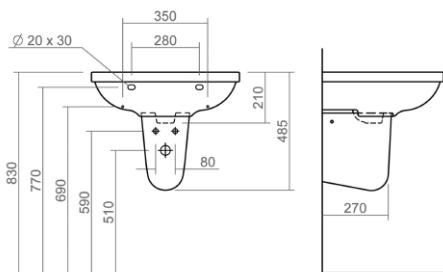

Semi pedestal