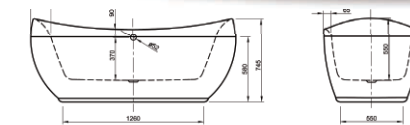

SILVERDALE

Cube

Cube
Length: 170 x Width: 80 x Height: 57cm
FSBATH084 £1990.00

Culture

Culture
Length: 180 x Width: 80 x Height: 60cm
FSBATH068 £1990.00

Form

Form
Length: 190 x Width: 90 x Height: 60cm
FSBATH087 £1990.00

Venice

Venice
Length: 180 x Width: 84 x Height: 73cm
FSBATH083 £1990.00

Brassware Collection

Silverdale offer six comprehensive tap collections to suit your choice of ceramic pieces. All our taps have brass formed bodies with industry leading chrome finish and come with a 10 year guarantee. Our taps have been tested and approved for use on both high and low pressure plumbing systems so you can rest assured that they will maximise your flow rate no matter what your water pressure.