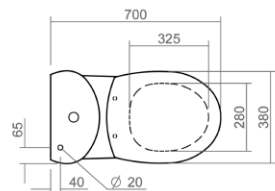

SILVERDALE

Close coupled pan and cistern