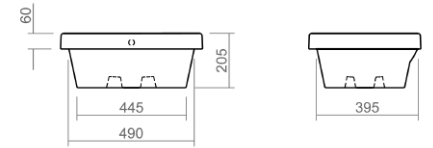

550mm basin

Full pedestal

450mm cloakroom basin

Cloakroom semi pedestal

550mm semi countertop basin

550mm inset vanity basin

Full tall pedestal

Semi pedestal