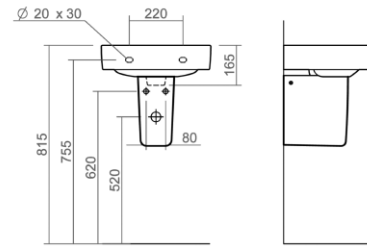

Cloakroom semi pedestal