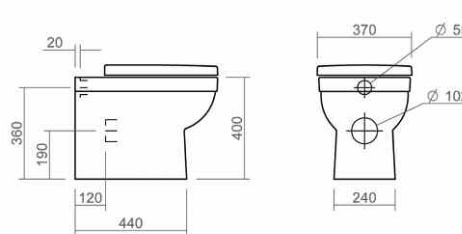

Wall mounted WC pan

Back to wall bidet

Wall mounted bidet

Esher Technical Specification

These drawings show you all required sizes for our Esher ceramic range. For full range and colour reference, please see pages 42 to 47. All measurements are in millimetres and drawings are not to scale.

Close coupled pan and cistern

Back to wall WC pan

Back to wall bidet

Wall mounted WC pan

Wall mounted bidet

Thames Technical Specification

These drawings show you all required sizes for our Thames ceramic range. For full range and colour reference, please see pages 54 to 59. All measurements are in millimetres and drawings are not to scale.