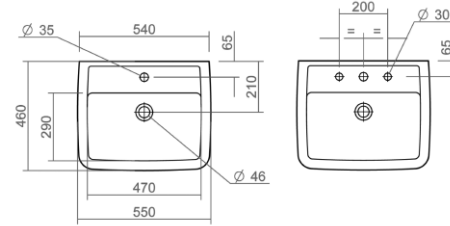

550mm countertop basin