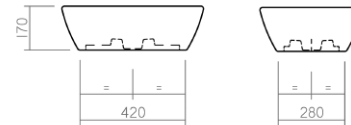

550mm countertop basin