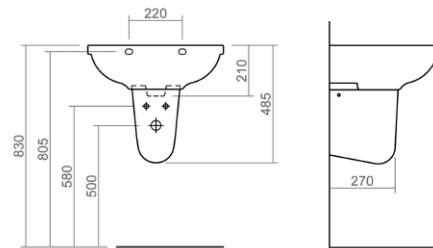

Semi pedestal