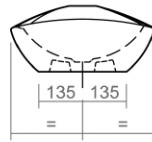

Windsor Technical Specification

These drawings show you all required sizes for our Windsor ceramic range. For full range and colour reference, please see pages 14 to 17. All measurements are in millimetres and drawings are not to scale.

600mm basin