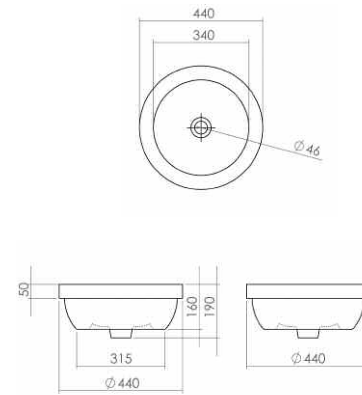

440mm round countertop basin