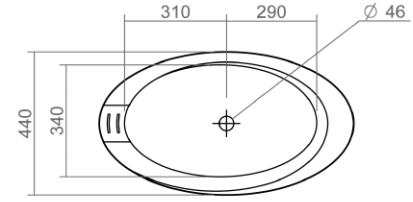

800mm basin