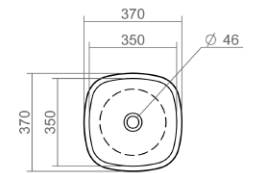

370mm countertop basin