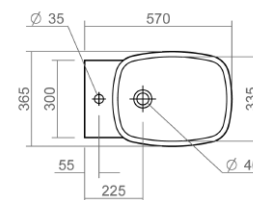

Wall mounted bidet

Henley Technical Specification

These drawings show you all required sizes for our Henley ceramic range. For full range and colour reference, please see pages 36 to 41. All measurements are in millimetres and drawings are not to scale.