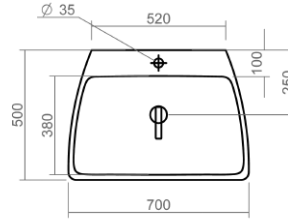

700mm countertop basin