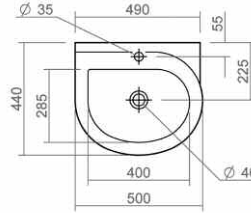

500mm basin