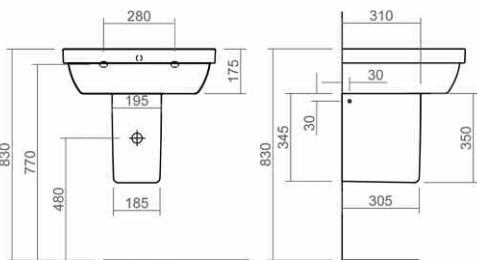

Semi pedestal