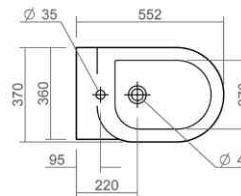

Close coupled pan and cistern

Back to wall WC pan

Back to wall bidet

Wall mounted WC pan

Wall mounted bidet

Thames Technical Specification

These drawings show you all required sizes for our Thames ceramic range. For full range and colour reference, please see pages 54 to 59. All measurements are in millimetres and drawings are not to scale.