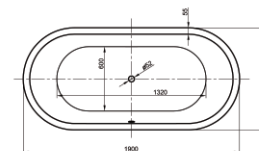

SILVERDALE

Cube

Cube
Length: 170 x Width: 80 x Height: 57cm
FSBATH084 £1990.00

Culture

Culture
Length: 180 x Width: 80 x Height: 60cm
FSBATH068 £1990.00

Form

Form
Length: 190 x Width: 90 x Height: 60cm
FSBATH087 £1990.00

Venice

Venice
Length: 180 x Width: 84 x Height: 73cm
FSBATH083 £1990.00

Brassware Collection

Silverdale offer six comprehensive tap collections to suit your choice of ceramic pieces. All our taps have brass formed bodies with industry leading chrome finish and come with a 10 year guarantee. Our taps have been tested and approved for use on both high and low pressure plumbing systems so you can rest assured that they will maximise your flow rate no matter what your water pressure.