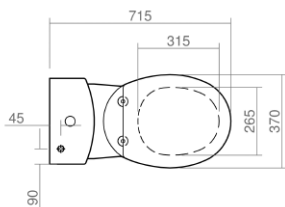

SILVERDALE

Close coupled pan and cistern