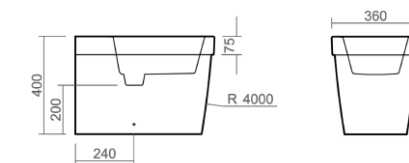

Wall mounted WC pan

Back to wall bidet

Wall mounted bidet

Esher Technical Specification

These drawings show you all required sizes for our Esher ceramic range. For full range and colour reference, please see pages 42 to 47. All measurements are in millimetres and drawings are not to scale.