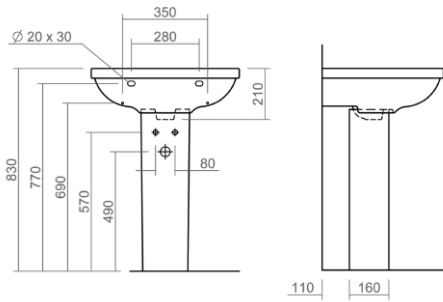

Full pedestal