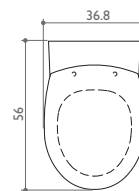

Wall mounted WC pan