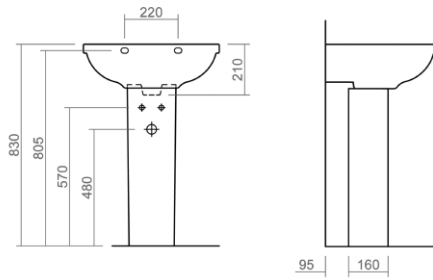

Full pedestal