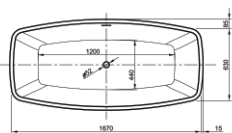

(left hand) BPENDTL905LH £99.00

90.5cm x 58cm x 3cm bath end panel with lip

(right hand) BPENDTL905RH £99.00

Bath Collection

Four stylish double skinned acrylic free standing baths to complement the Silverdale pottery designs. Select from curvaceous, rectangular and angular styles all manufactured to exacting quality standards and supported with a lifetime guarantee. All our free standing range, come complete with chrome clicker bath waste and are supplied and fitted with overflow and flexible hose.

SILVERDALE

Cube

Cube
Length: 170 x Width: 80 x Height: 57cm
FSBATH084 £1990.00

Culture

Culture
Length: 180 x Width: 80 x Height: 60cm
FSBATH068 £1990.00

Form

Form
Length: 190 x Width: 90 x Height: 60cm
FSBATH087 £1990.00