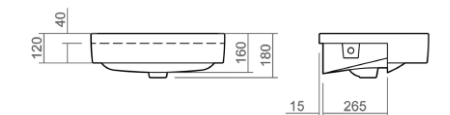

550mm vanity basin