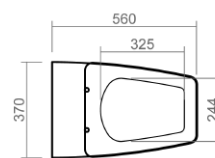

SILVERDALE

Close coupled pan and cistern

Back to wall WC pan

Wall mounted WC pan

Back to wall bidet

Wall mounted bidet

Ascot Technical Specification

These drawings show you all required sizes for our Ascot ceramic range. For full range and colour reference, please see pages 30 to 35. All measurements are in millimetres and drawings are not to scale.