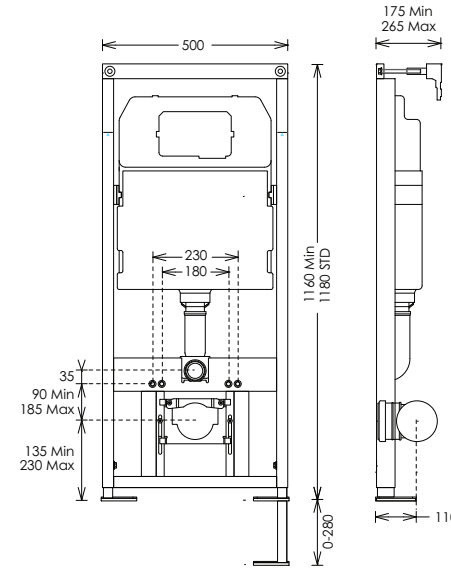

1180mm WC frame