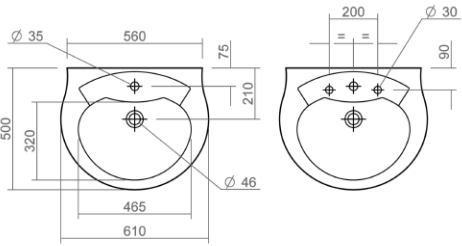

Thames Technical Specification

These drawings show you all required sizes for our Thames ceramic range. For full range and colour reference, please see pages 54 to 59. All measurements are in millimetres and drawings are not to scale.

610mm basin