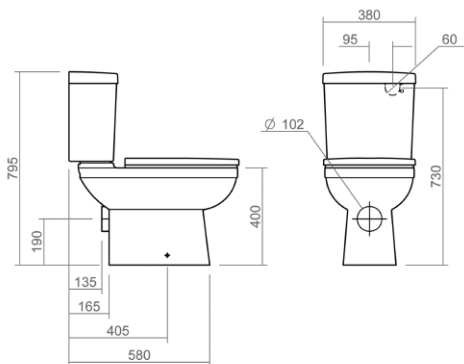

SILVERDALE