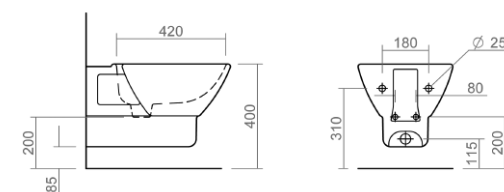

Wall mounted bidet

Henley Technical Specification

These drawings show you all required sizes for our Henley ceramic range. For full range and colour reference, please see pages 36 to 41. All measurements are in millimetres and drawings are not to scale.