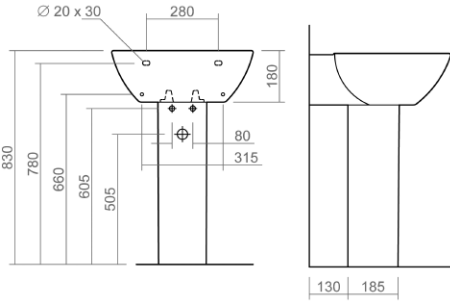

Full pedestal