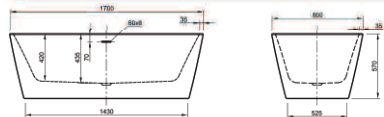

(left hand) BPENDTL905LH £99.00

90.5cm x 58cm x 3cm bath end panel with lip

(right hand) BPENDTL905RH £99.00

Bath Collection

Four stylish double skinned acrylic free standing baths to complement the Silverdale pottery designs. Select from curvaceous, rectangular and angular styles all manufactured to exacting quality standards and supported with a lifetime guarantee. All our free standing range, come complete with chrome clicker bath waste and are supplied and fitted with overflow and flexible hose.

SILVERDALE

Cube

Cube
Length: 170 x Width: 80 x Height: 57cm
FSBATH084 £1990.00

Culture

Culture
Length: 180 x Width: 80 x Height: 60cm
FSBATH068 £1990.00

Form

Form
Length: 190 x Width: 90 x Height: 60cm
FSBATH087 £1990.00