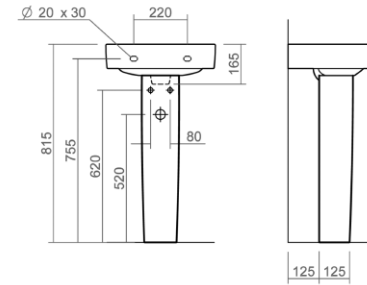

Cloakroom full pedestal