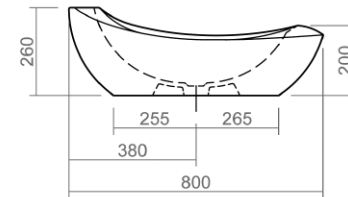

800mm basin