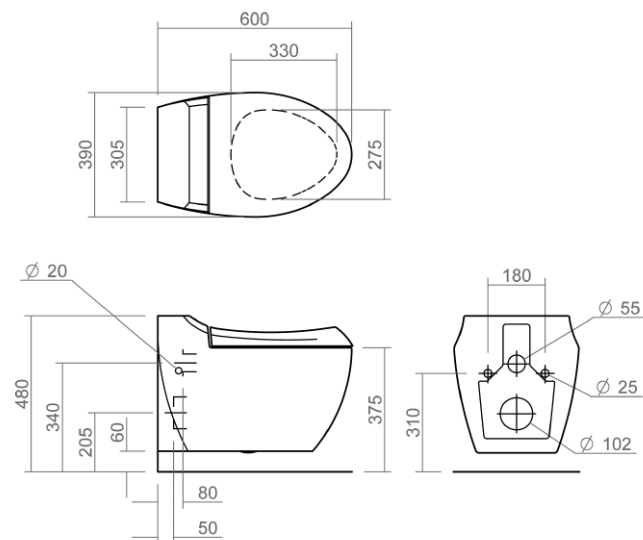

980mm WC cistern (requires press panel)

Concealed WC cistern

Press dual flush panels

Windsor Technical Specification

These drawings show you all required sizes for our Windsor ceramic range. For full range and colour reference, please see pages 14 to 17. All measurements are in millimetres and drawings are not to scale.

600mm basin

800mm basin

SILVERDALE

Back to wall WC pan

Wall mounted WC pan

Back to wall bidet

Wall mounted bidet

Oxbridge Technical Specification

These drawings show you all required sizes for our Oxbridge ceramic range. For full range and colour reference, please see pages 18 to 23. All measurements are in millimetres and drawings are not to scale.