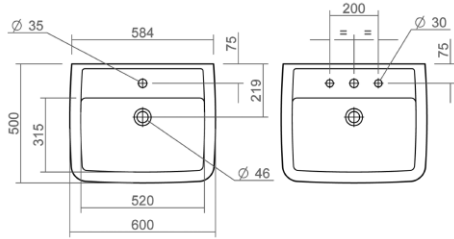

Henley Technical Specification

These drawings show you all required sizes for our Henley ceramic range. For full range and colour reference, please see pages 36 to 41. All measurements are in millimetres and drawings are not to scale.

600mm basin