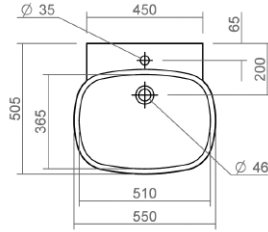

550mm semi countertop basin