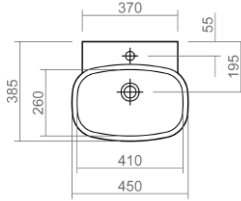

450mm cloakroom basin