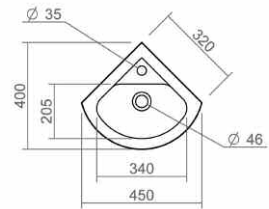

SILVERDALE

450mm corner basin