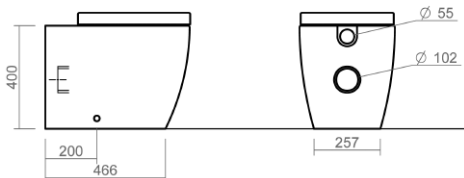

SILVERDALE

Close coupled pan and cistern

Back to wall WC pan

Wall mounted WC pan

Back to wall bidet

Wall mounted bidet

Ascot Technical Specification

These drawings show you all required sizes for our Ascot ceramic range. For full range and colour reference, please see pages 30 to 35. All measurements are in millimetres and drawings are not to scale.