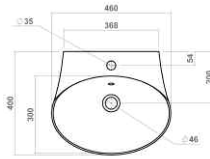

460mm cloakroom basin