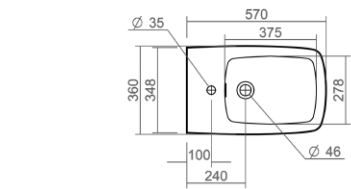

Wall mounted WC pan

Back to wall bidet

Wall mounted bidet

Esher Technical Specification

These drawings show you all required sizes for our Esher ceramic range. For full range and colour reference, please see pages 42 to 47. All measurements are in millimetres and drawings are not to scale.