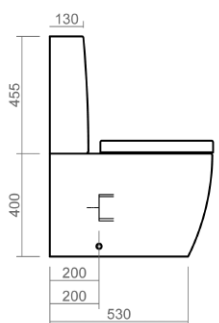

These drawings show you all required sizes for our Oxbridge ceramic range. For full range and colour reference, please see pages 18 to 23. All measurements are in millimetres and drawings are not to scale.

SILVERDALE

Close coupled pan and cistern

Back to wall WC pan

Wall mounted WC pan

Back to wall bidet

Wall mounted bidet

Ascot Technical Specification

These drawings show you all required sizes for our Ascot ceramic range. For full range and colour reference, please see pages 30 to 35. All measurements are in millimetres and drawings are not to scale.