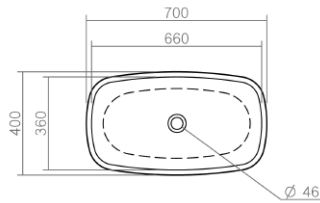

700mm countertop basin