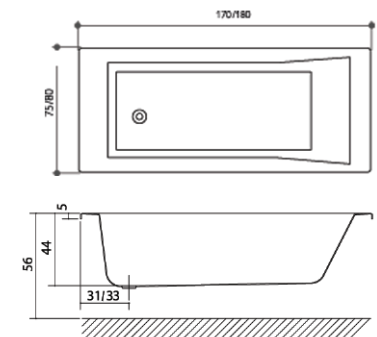

Bath Collection

Our Silverdale Baths have been selected to complement our UK manufactured ceramic designs. All are made from the highest grade acrylic which is heat and vacuum moulded to form a beautiful looking, yet luxuriously comfortable bathe. Make your choice, knowing that they have all been manufactured to our exacting standards and carry our lifetime guarantee.

Eternity

Length 170cm x Width 75cm x Height 56cm x Bathing depth 42cm

Bath: ETBTH170WHI £496.00

Acrylic bath panels:

170cm front CLPNL170WHI £97.00

75cm end (left hand) CLPNL075LHWHI £75.00

75cm end (right hand) CLPNL075RHWHI £75.00

Length: 180cm x Width 80cm x Height 56cm x Bathing depth 42cm

Bath: ETBTH180WHI £525.00

Acrylic bath panels:

180cm front ETPNL180WHI £130.00

80cm end (left hand) ETPNL080LHWHI £85.00

80cm end (right hand) ETPNL080RHWHI £85.00

Right and left handed paneling

Pictured is a left handed bath panel, the opposite to this would be a right handed bath panel.