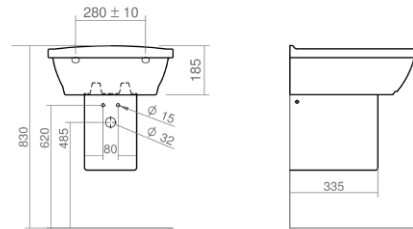

Semi pedestal