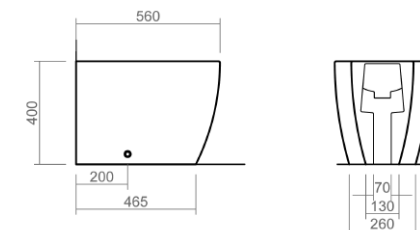

SILVERDALE

Close coupled pan and cistern

Back to wall WC pan

Wall mounted WC pan

Back to wall bidet

Wall mounted bidet

Ascot Technical Specification

These drawings show you all required sizes for our Ascot ceramic range. For full range and colour reference, please see pages 30 to 35. All measurements are in millimetres and drawings are not to scale.