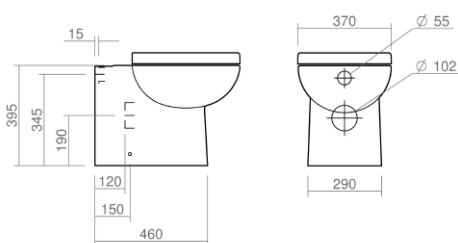

Wall mounted WC pan

Back to wall bidet

Wall mounted bidet

Esher Technical Specification

These drawings show you all required sizes for our Esher ceramic range. For full range and colour reference, please see pages 42 to 47. All measurements are in millimetres and drawings are not to scale.

SILVERDALE

Close coupled pan and cistern

Back to wall WC pan

Wall mounted WC pan

Back to wall bidet

Wall mounted bidet

Richmond Technical Specification

These drawings show you all required sizes for our Richmond ceramic range. For full range and colour reference, please see pages 48 to 53. All measurements are in millimetres and drawings are not to scale.