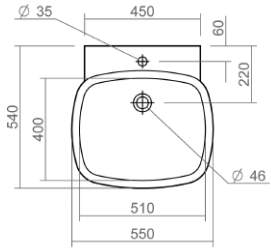

Ascot Technical Specification

These drawings show you all required sizes for our Ascot ceramic range. For full range and colour reference, please see pages 30 to 35. All measurements are in millimetres and drawings are not to scale.

550mm basin