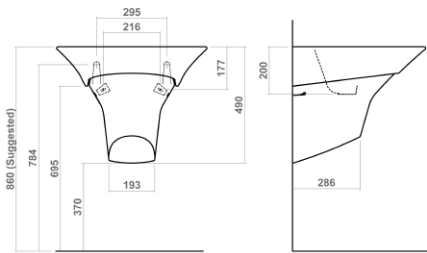

Semi pedestal