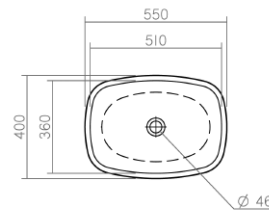

550mm countertop basin