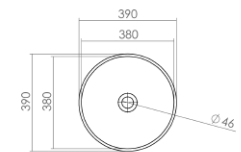

400mm countertop basin