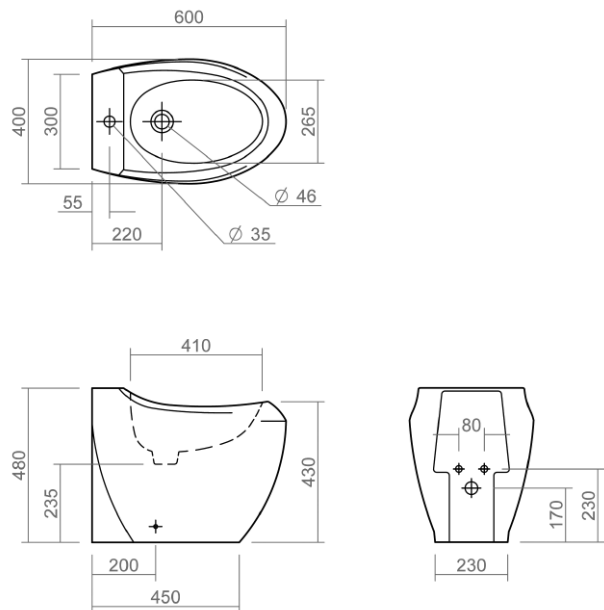

980mm WC cistern (requires press panel)

Concealed WC cistern

Press dual flush panels

Windsor Technical Specification

These drawings show you all required sizes for our Windsor ceramic range. For full range and colour reference, please see pages 14 to 17. All measurements are in millimetres and drawings are not to scale.

600mm basin

800mm basin

SILVERDALE

Back to wall WC pan

Wall mounted WC pan

Back to wall bidet

Wall mounted bidet

Oxbridge Technical Specification

These drawings show you all required sizes for our Oxbridge ceramic range. For full range and colour reference, please see pages 18 to 23. All measurements are in millimetres and drawings are not to scale.