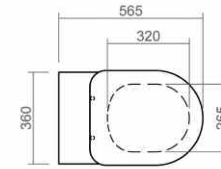

Close coupled pan and cistern

Back to wall WC pan

Back to wall bidet

Wall mounted WC pan

Wall mounted bidet

Thames Technical Specification

These drawings show you all required sizes for our Thames ceramic range. For full range and colour reference, please see pages 54 to 59. All measurements are in millimetres and drawings are not to scale.