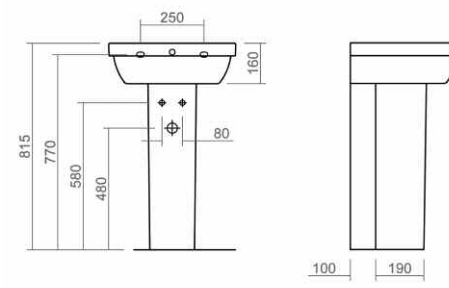

Full pedestal