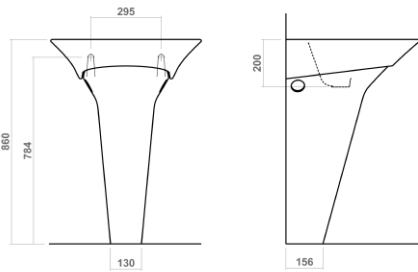

Full pedestal