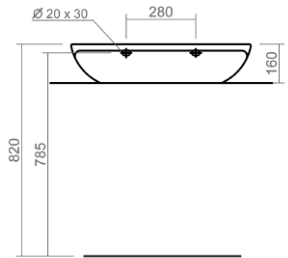

Full pedestal