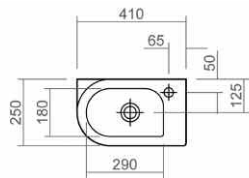

Close coupled pan and cistern

Back to wall WC pan

Back to wall bidet

Wall mounted WC pan

Wall mounted bidet

Thames Technical Specification

These drawings show you all required sizes for our Thames ceramic range. For full range and colour reference, please see pages 54 to 59. All measurements are in millimetres and drawings are not to scale.