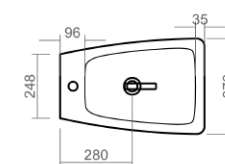

SILVERDALE

Close coupled pan and cistern

Back to wall WC pan

Wall mounted WC pan

Back to wall bidet

Wall mounted bidet

Ascot Technical Specification

These drawings show you all required sizes for our Ascot ceramic range. For full range and colour reference, please see pages 30 to 35. All measurements are in millimetres and drawings are not to scale.