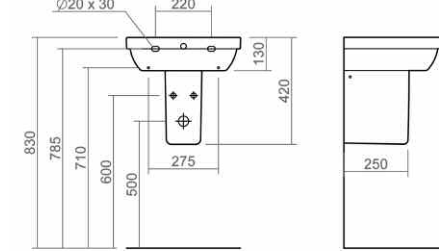

Cloakroom semi pedestal