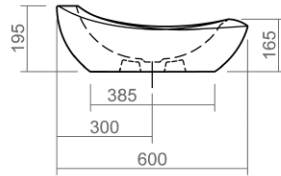

Windsor Technical Specification

These drawings show you all required sizes for our Windsor ceramic range. For full range and colour reference, please see pages 14 to 17. All measurements are in millimetres and drawings are not to scale.

600mm basin