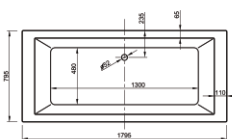

SILVERDALE

Cube

Cube
Length: 170 x Width: 80 x Height: 57cm
FSBATH084 £1990.00

Culture

Culture
Length: 180 x Width: 80 x Height: 60cm
FSBATH068 £1990.00

Form

Form
Length: 190 x Width: 90 x Height: 60cm
FSBATH087 £1990.00

Venice

Venice
Length: 180 x Width: 84 x Height: 73cm
FSBATH083 £1990.00

Brassware Collection

Silverdale offer six comprehensive tap collections to suit your choice of ceramic pieces. All our taps have brass formed bodies with industry leading chrome finish and come with a 10 year guarantee. Our taps have been tested and approved for use on both high and low pressure plumbing systems so you can rest assured that they will maximise your flow rate no matter what your water pressure.