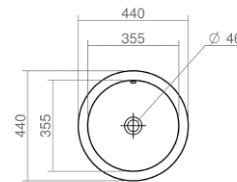

440mm countertop basin