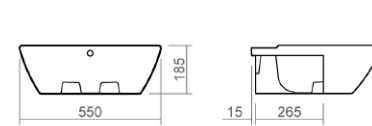

550mm basin

Full pedestal

450mm cloakroom basin

Cloakroom semi pedestal

550mm semi countertop basin

550mm inset vanity basin

Full tall pedestal

Semi pedestal