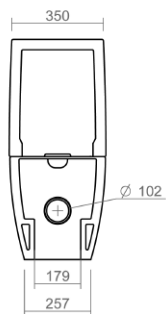

SILVERDALE

Close coupled pan and cistern

Back to wall WC pan

Wall mounted WC pan

Back to wall bidet

Wall mounted bidet

Ascot Technical Specification

These drawings show you all required sizes for our Ascot ceramic range. For full range and colour reference, please see pages 30 to 35. All measurements are in millimetres and drawings are not to scale.