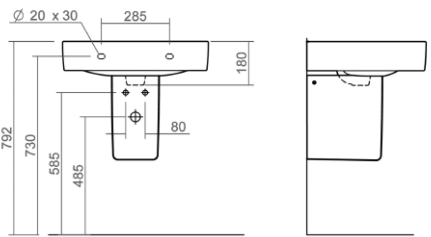

Semi pedestal