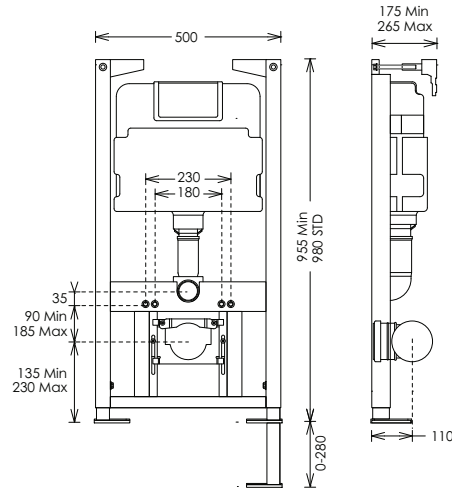

Wall bracket and top of frame designed for easy shelf installation

All cisterns supplied with easy use water isolation valve.

Sanitary Frames Technical Specification

All measurements are in millimetres and drawings are not to scale.

820mm WC frame

980mm WC frame

1180mm WC frame

820mm bidet frame

WRAS
APPROVED
PRODUCT

SILVERDALE

980mm bidet frame

1180mm bidet frame

980mm WC cistern (requires press panel)

Concealed WC cistern

Press dual flush panels

Windsor Technical Specification

These drawings show you all required sizes for our Windsor ceramic range. For full range and colour reference, please see pages 14 to 17. All measurements are in millimetres and drawings are not to scale.

These drawings show you all required sizes for our Oxbridge ceramic range. For full range and colour reference, please see pages 18 to 23. All measurements are in millimetres and drawings are not to scale.