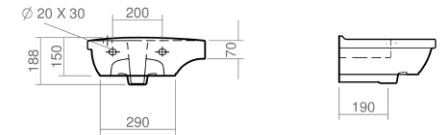

450mm cloakroom basin with towel rail