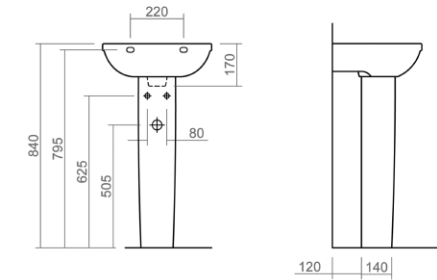

Cloakroom full pedestal