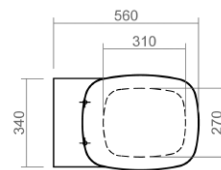

Wall mounted WC pan