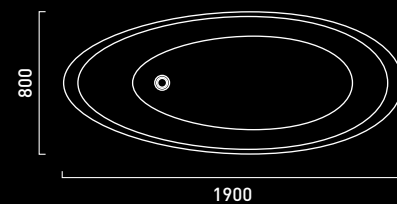

VASCHE

BATHTUBS

DESIGN BULLO DESIGN GROUP