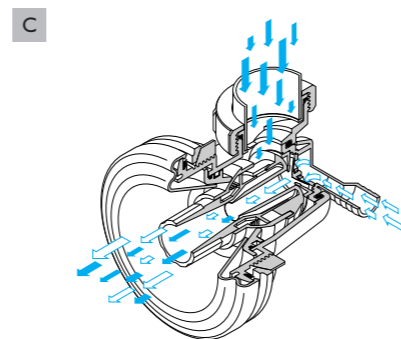

- A Jacuzzi® jets have been tested in laboratory conditions and proven to out perform those from other manufacturers
- B Easy to use controls
- C The patented jet system in a Jacuzzi® whirlpool bath delivers a flow of an amazing 50 litres of water per minute mixed with air
- D All Jacuzzi® jets can be moved through 30° to direct the soothing jet right to the place you want it
- E Aquasoul whirlpool bath offers a new silent massage system

Often imitated but never bettered, there is only one genuine Jacuzzi® jet system, delivering very high volumes of water mixed with air to give you the ultimate hydrotherapy experience.

THE SUPREMACY OF THE JACUZZI® JETS: LABORATORY PROOF

The best performing jets from other manufacturers were tested under laboratory conditions and none even came close to the deeply penetrating massaging power of the Jacuzzi® jet, which delivers a water flow of an amazing 50 litres-per-minute mixed with air.

Fluid shapes that embrace the body and inspire the mind. A harmonious blend of creativity and leading edge hydrotherapy technology that goes way beyond mere bubbles.

HOW A GENUINE JACUZZI® WHIRLPOOL BATH WORKS ITS MAGIC

Lie back and you'll instantly feel the unmistakably high flow rates of the Jacuzzi® jets. Warm flowing 'fingers' massaging gently yet deeply, soothing and relaxing those areas that need it most: your lumbar region, legs and hips. Here's what's actually happening:

The warm, pulsating Jacuzzi® jets cause blood vessels in the skin and underlying tissues to dilate. The increased blood flow allows cells to take in more oxygen and nutrition while removing more waste substances. At the same time, surface pores are opened to cleanse the skin of impurities. As a result of this action tired