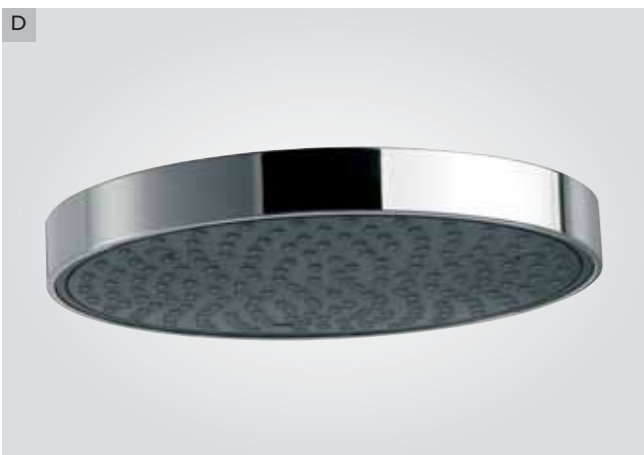

SHOWERING ARINA

Arina is the perfect choice for those looking for simple, minimalist design and perfect functionality. Large adjustable overhead shower heads combine with sleek and stylish showering wands and adjustable rails to create a look that will complement many of our contemporary suites and make a statement in any bathroom.

- A Shower arm
- B Shower handset/riser rail
- C Shower head and arm
- D Shower head black
- E Thermostatic with diverter
- F Body jet
- G Water outlet