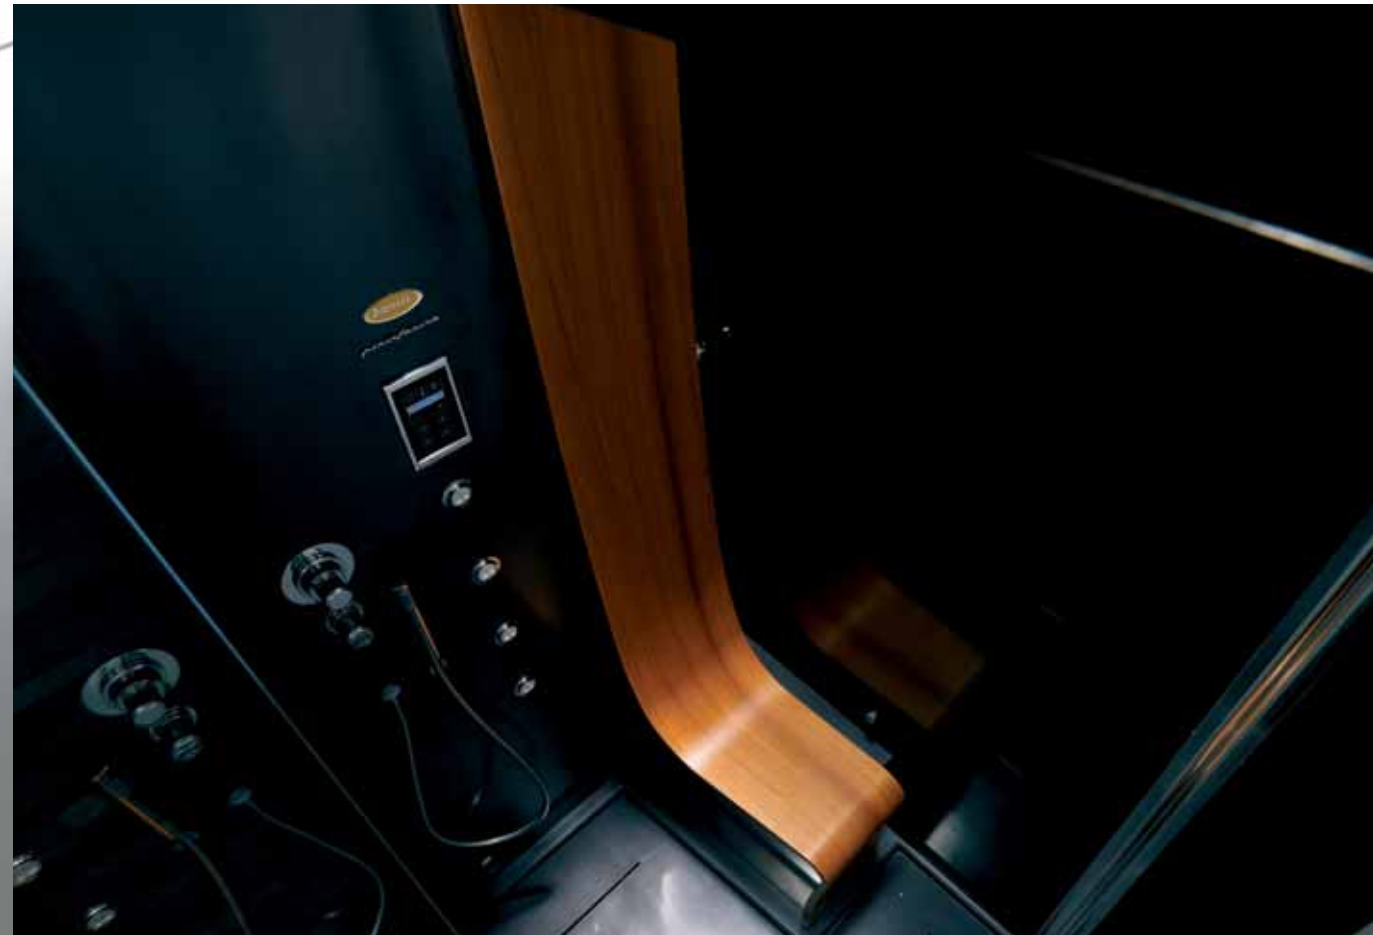

MORPHOSIS OMEGA

Range	Morphosis Omega
Finish	White or black
Massage Jets	4 jets, 3 functions, vapourised pulsating and continuous
Technology	Electronic control panel, steam bath
Seat Colour	Teak
Size	120 x 100cm
Height	225cm

Design Features

Raindrop shower head // steam bath with temperature control // container for essential oils // skin touch cascade running down seat // hand shower // electronic descaling system // integrated shelf in Blackstone // 2 piece Blackstone duckboard // thermostatic mixer // shower diverter // limescale-prevention membranes on spouts // overhead interior lighting // Jacuzzi® Clearglass coating for ease of cleaning // low profile shower tray // brassware in chrome. Available left or right handed.