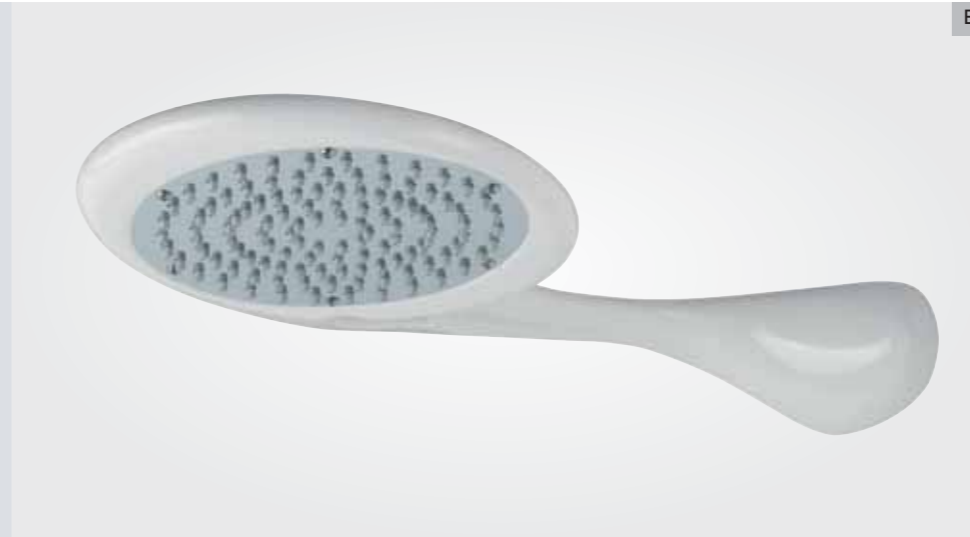

D Black shower head