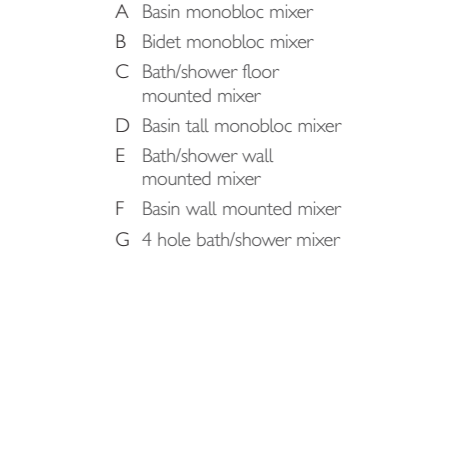

ARINA

Geometric lines link with soft curves to create a sleek modern look. Arina is the perfect choice when minimalist design is the order of the day.

- A Basin monobloc mixer
- B Bidet monobloc mixer
- C Bath/shower floor mounted mixer
- D Basin tall monobloc mixer
- E Bath/shower wall mounted mixer
- F Basin wall mounted mixer
- G 4 hole bath/shower mixer