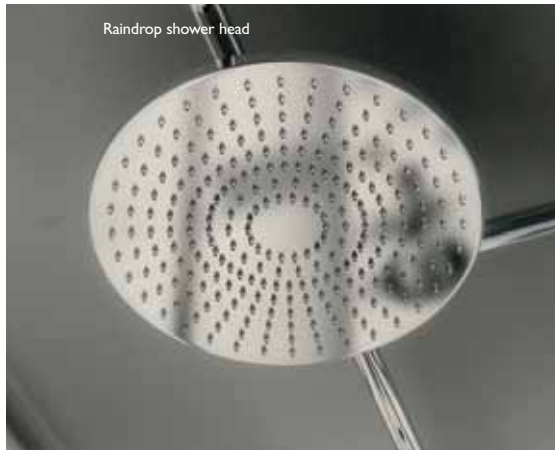

Diverter

KORRESIA

Korresia is a sleek, contemporary shower and steam cabin that will look at home in any modern bathroom setting.

Indulge yourself in the multiple showering options that include 8 hydromassage jets, overhead raindrop and shoulder cascade. The steam version features electronic de-scaling, alarm and an aromatherapy oil dispenser for pure relaxation and rejuvenation.

Raindrop shower head