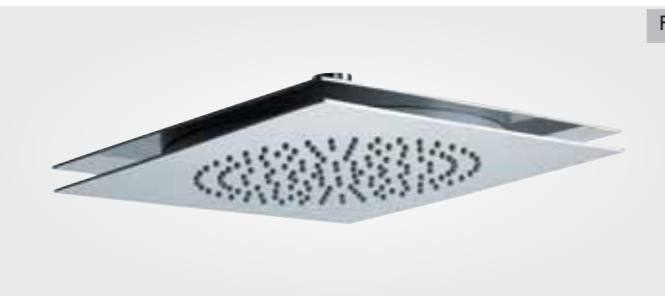

I Shower arm

J Body jet

K Water outlet

L Thermostatic 3 way valve

* Shown with 'K' water outlet

SHOWERING KANYA

For the ultimate in showering, look no further than Kanya. The state-of-the-art shower column and jet panels feature an overhead shower and two panels with body jets for a completely invigorating experience. If you prefer something a little less dramatic, slimline riser rails combine with overhead raindrop shower heads for a sophisticated streamline look.

SHOWERING ARINA

Arina is the perfect choice for those looking for simple, minimalist design and perfect functionality. Large adjustable overhead shower heads combine with sleek and stylish showering wands and adjustable rails to create a look that will complement many of our contemporary suites and make a statement in any bathroom.