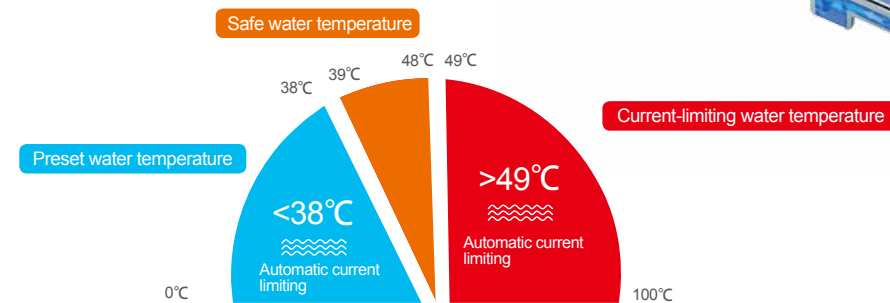

• Thermostatic technology diagrammatic drawing