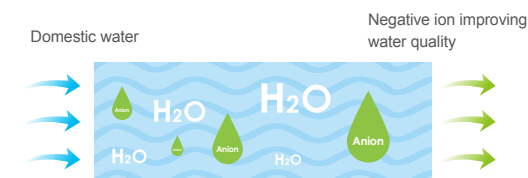

Working status of negative ion filter

• Antibacterial technology diagrammatic drawing