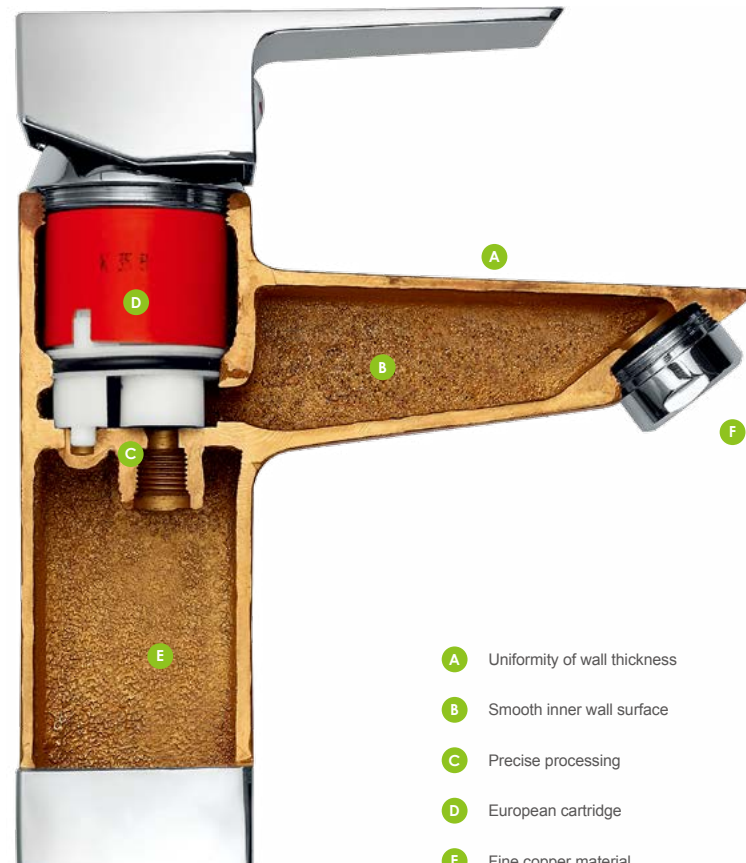

6 /

BATHROOM

HARDWARE

HIGH QUALITY FAUCET

WATER SAVING TECHNOLOGY

As the use of air intake technology, the running and skipping mixture of water and air is pleasant and comfortable, not only satisfying your needs of cleaning, but also saving 30% water effectively. The same result is achieved with less water consumption. We can do our bit for global environmental protection undertaking in this way.

EUROPEAN CERAMIC VALVE

The selected high-quality ceramic cartridge is provided with the hardness of 1050HV5-1500HV5. The fantastic sealing performance and smooth hand feeling. It can be turned on and off continuously for 500,000 times.