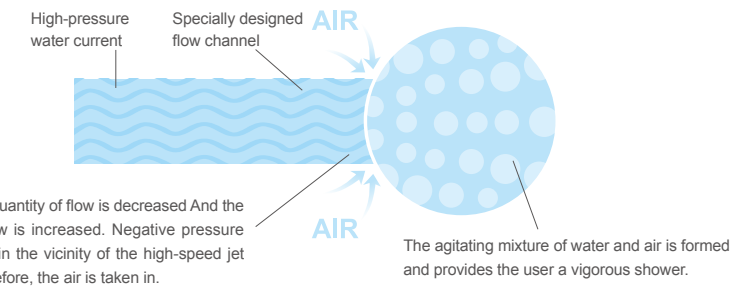

The hand feel is smooth. Operations can be finished just with one hand.

Ultra sensitive gears with the service life longer than 50,000 times

AIR INTAKE TECHNOLOGY

The air is injected to the shower and mixed with the water. The agitating mixture gives you a vigorous shower and a life full of fun.

First, the quantity of flow is decreased And the rate of flow is increased. Negative pressure is formed in the vicinity of the high-speed jet flow. Therefore, the air is taken in.

The agitating mixture of water and air is formed and provides the user a vigorous shower.