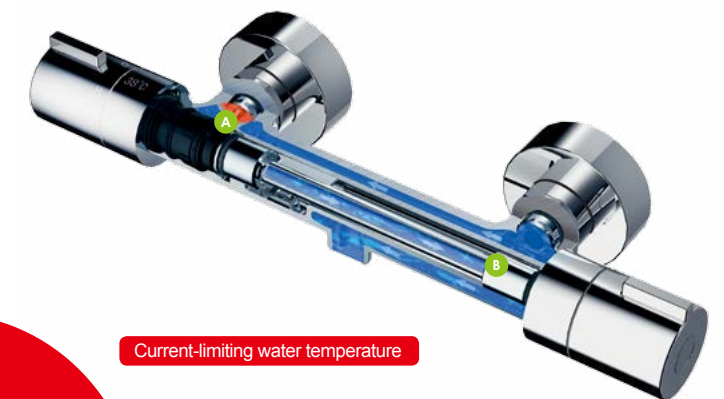

• Thermostatic technology diagrammatic drawing