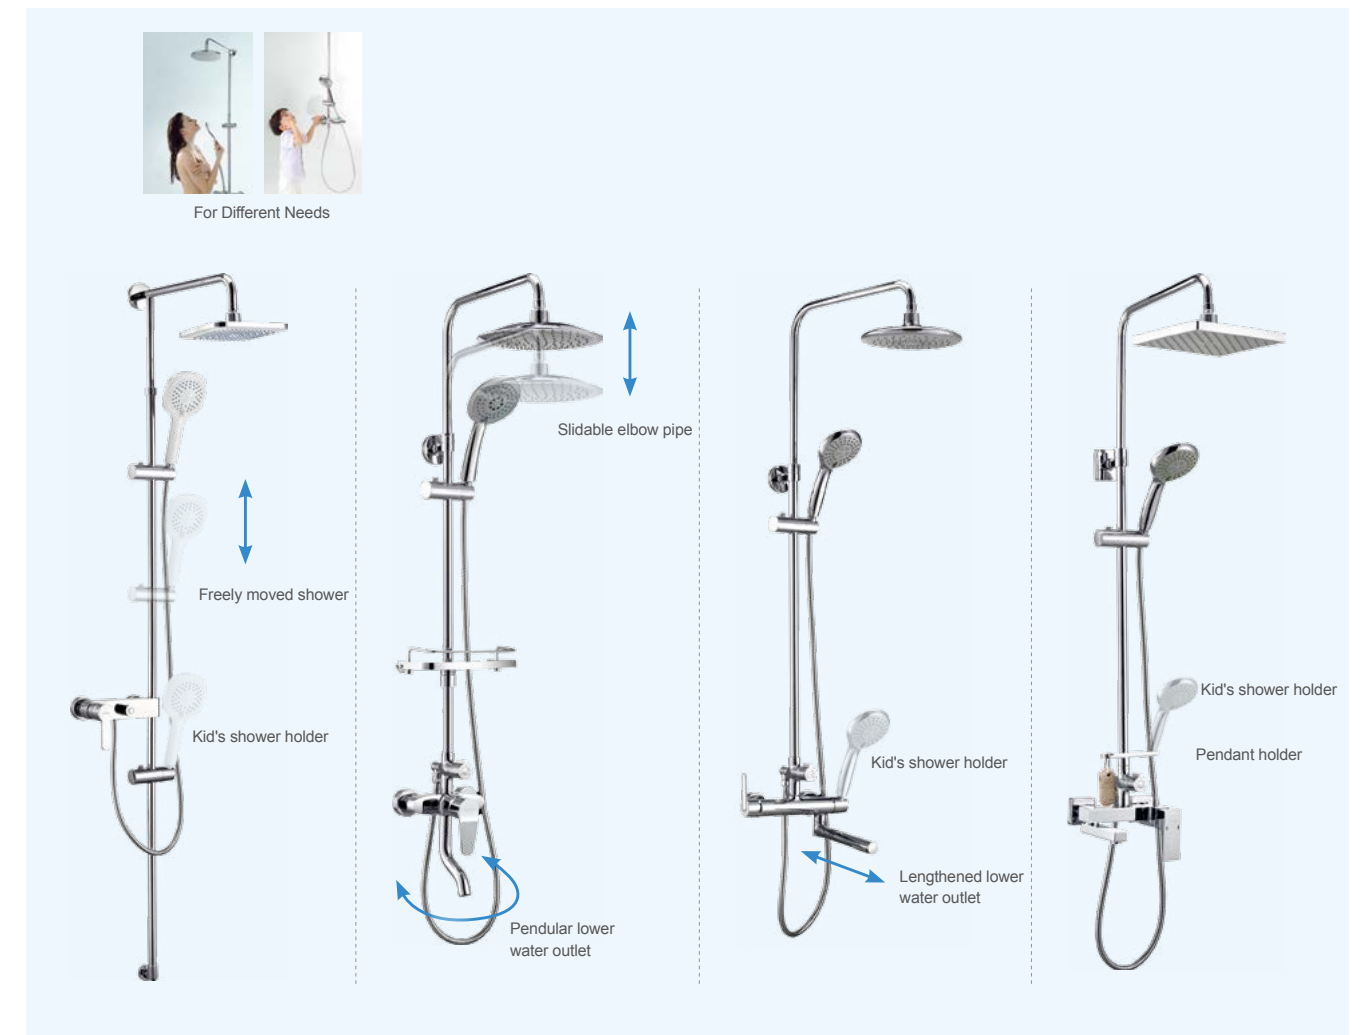

- Kitchen pulling technology

Multifunctional kitchen pulling washing function

- Water outflow effect

Aerater water outflow effect

Shower water outflow effect

32213-224/1B-I011

Bidet mixer

Height of water outlet: 87mm
Distance from water outlet center to body: 146mm
Total height: 150mm

Solid brass
Φ35 ceramic cartridge
Chrome finish

32211-224/1B-Z

Basin mixer

Total height: 149mm
Height of outlet hole: 100mm
Distance from water outlet center to body: 120mm

Silicon brass
Water falls
Import Φ35 cartridge
Chrome finish