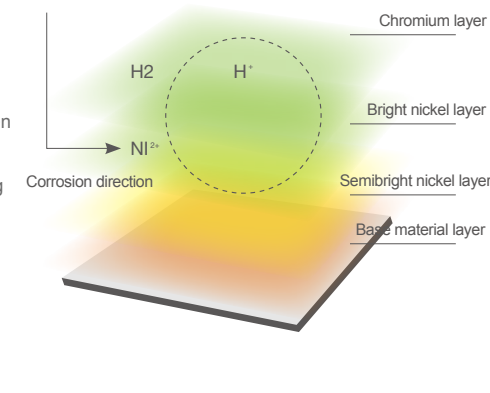

EUROPEAN CERAMIC VALVE

The selected high-quality ceramic cartridge is provided with the hardness of 1050HV5-1500HV5. The fantastic sealing performance and smooth hand feeling. It can be turned on and off continuously for 500,000 times.

- A** Uniformity of wall thickness
- B** Smooth inner wall surface
- C** Precise processing
- D** European cartridge
- E** Fine copper material
- F** Water-saving aerater

SMOOTH OPERATION TECHNOLOGY

The high-quality cartridge with high hardness and prominent sealing property is selected that the hand feel is smooth; the product can stand wear and tear; the service life is longer than 500,000 times.

CRYSTAL TECHNOLOGY

• Diagrammatic drawing of bright crystal technology

After multiple layers of electroplating treatment, the product is glittering, translucent, resplendent, acid-resisting, alkaline resisting, and antioxidant that even after long-term usage, the product is still fine, smooth, shining, and with ultra strong adsorption force that it never falls off.