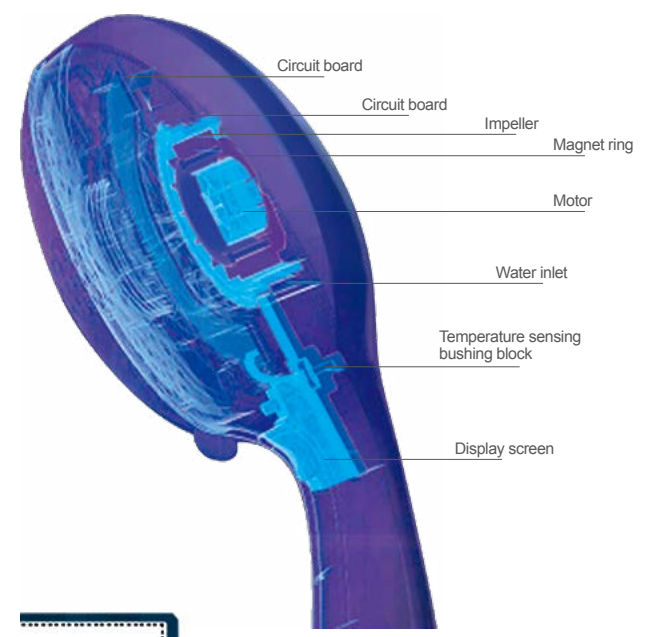

Solid brass
Quick-open cartridge
Chrome finish

SHOWER TECHNOLOGY

LCD DIGITAL DISPLAY TECHNOLOGY

To care for elders and minors, the creative LCD digital display shower integrates intelligent digital display technology and design of shower, so that the changes in temperature of bath water can be displayed in real time to precisely control the safe temperature.

LED DAZZLE LIGHT TECHNOLOGY

The advanced LED luminescent panel is arranged under the Shower water outflow panel. Power supply is provided by the internally preset hydraulic power generation assembly. The panel can emit various lights with different colors that you can choose the most appropriate temperature during this process.