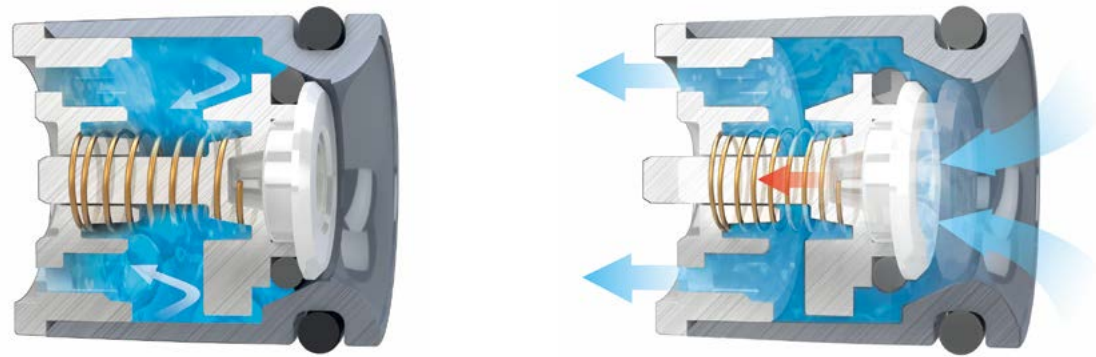

ECO WATER SAVING TECHNOLOGY

The single direction current limitation technology is applied to maintain the constant water flow. The flow is kept at or below 5.5L/min. Water saving amount exceeds 50%.

Unidirectional effect picture

Water inflow effect picture

• Unidirectional current limiting technology diagrammatic drawing

ENJOY THE INTELLIGENCE

EASY CONTROL

The water outflow switch knob and button are reasonably set to achieve the smooth hand feeling. Operations can be finished just with one hand. Usage is very convenient.

SUPER SHIFTING EXPERIENCE

The patented water outflow arrangement panel is equipped with the ultra sensitive gears with the service life longer than 50,000 times. Switching functions and shifting gears can be easily realized. Various kinds of water flow can be enjoyed by the user.