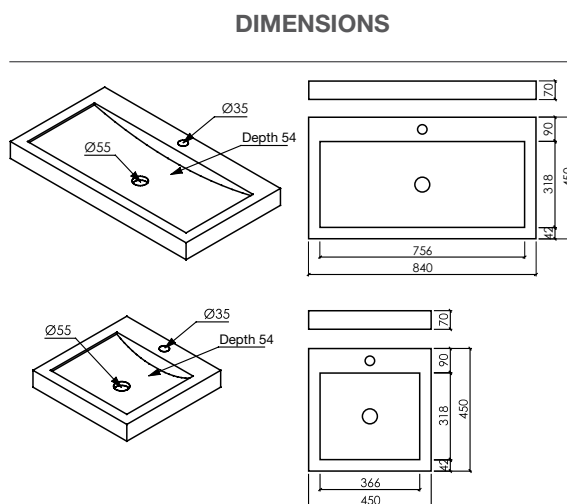

DESCRIPTION	LxDxH	SLATE
Large Stone countertop sink	840x450x70	LASTONEG
Small Stone countertop sink	450x450x70	LASTONEP

Optional POP-UP STOPPER

DIAMETER	REFERENCE
Ø55	3405A665