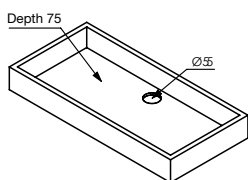

Optional POP-UP STOPPER

DIAMETER	REFERENCE
Ø55	3405A665

*Large ALFA
countertop sink
REF.LAALFAG*

ALFA COUNTERTOP SINK

DIMENSIONS

DESCRIPTION

LxDxH

SMOOTH