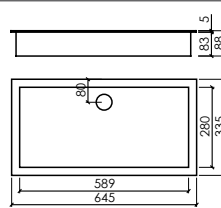

DIAMETER

REFERENCE

Ø55

3405A665

*Large OMICRON
countertop sink
REF.LAOMICRONG*

OMICRON COUNTERTOP SINKS

DIMENSIONS

DESCRIPTION

DESCRIPTION

LxDxH

SMOOTH

Large Iota
countertop sink

660x335x110

LAIOTAG

Small Iota
countertop sink

540x335x110

LAIOTAP

Optional POP-UP STOPPER

DIAMETER

REFERENCE

Ø55

3405A665

*OMEGA large
inset sink
REF.LAOMEGAP*

OMEGA INSET SINK

DIMENSIONS

DESCRIPTION

Large Omega
inset sink

Small Omega inset
sink

LxDxH

645x335x88

545x335x88

SMOOTH