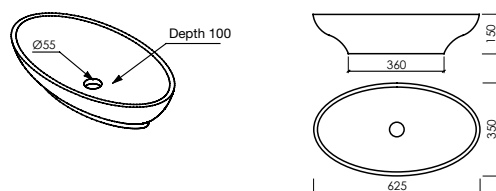

Optional POP-UP STOPPER

DIAMETER	REFERENCE
Ø55	3405A665

Large KAPPA
countertop sink
REF.LAKAPPAG

KAPPA COUNTERTOP SINKS

DIMENSIONS

DESCRIPTION	LxDxH	SLATE
Large Kappa counter-top sink	720x430x70	LAKAPPAG
Small Kappa counter-top sink	500x430x70	LAKAPPAP

Optional POP-UP STOPPER

DIAMETER	REFERENCE
Ø55	3405A665

SIGMA
countertop sink
 REF.LASIGMA

SIGMA COUNTERTOP SINK

DIMENSIONS

DESCRIPTION

Sigma countertop sink

LxDxH