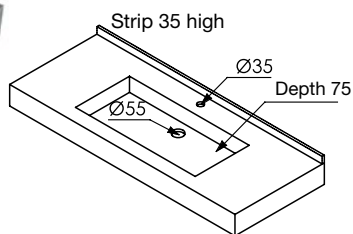

STRAIGHT CONSOLES

Depth 48 cm.

STRAIGHT CONSOLE WITH INTEGRATED SINK, 48 CM. DEPTH

HEIGHT (mm) 100	DEPTH (mm) 480	WIDTH	SLATE	SMOOTH
		710	FPCI01	FLCI01
		810	FPCI02	FLCI02
		910	FPCI03	FLCI03
		1010	FPCI04	FLCI04
		1110	FPCI05	FLCI05
		1210	FPCI06	FLCI06