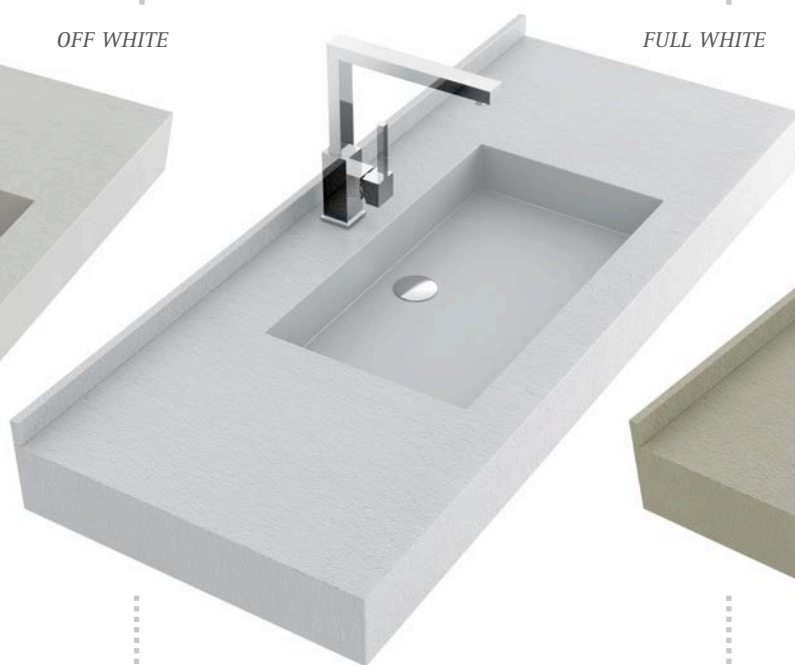

SLATE and SMOOTH FINISHES

2 Finishes, 10 Colours