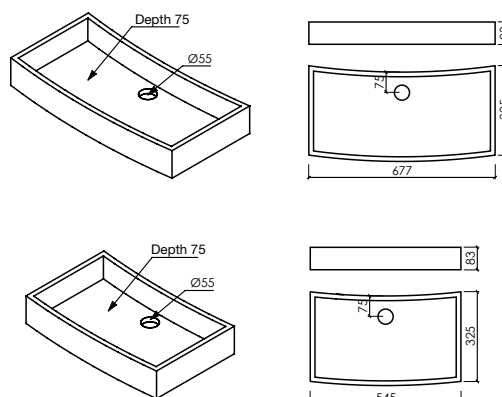

REFERENCE

Ø55

3405A665

*Large BETA
countertop sink
REF.LABETAG*

BETA COUNTERTOP SINKS

DIMENSIONS

DESCRIPTION

LxDxH

SMOOTH

Large Beta
countertop sink

677x325x83

LABETAG

Small Beta
countertop sink

545x325x83

LABETAP

Optional POP-UP STOPPER