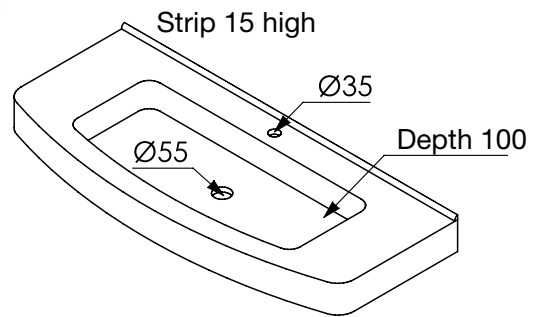

*FONTANA
Collection*

*90 cm Console with
integrated sink*

*White in
smooth finish
REF.ILCIC03*

CURVED CONSOLES

CURVED CONSOLE WITH INTEGRATED SINK

HEIGHT (mm) 100	WIDTH	DEPTH	SMOOTH
	910	482	ILCIC03
	1010	494	ILCIC04
	1210	522	ILCIC06