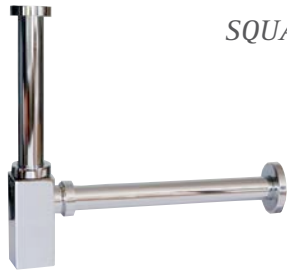

A	B	C	D	E	F
710	542	420	60	240	100
810					
910					
1010	643	420	60	240	100
1110					
1210					

IMPORTANT: Price for intermediate sizes 20% more than the larger size.
Stainless steel frames for support included.
Optional integrated towel holder. All the consoles have tap holes if not requested otherwise.
All the consoles include a pop-up stopper and siphon, optional chrome siphon

A	B	C
710	420	200
810		
910		
1010	420	200
1110		
1210		

IMPORTANT: Price for intermediate sizes 20% more than the larger size.
Stainless steel frames for support included.
Optional integrated towel holder. All the consoles have tap holes if not requested otherwise.
All the consoles include a pop-up stopper and siphon, optional chrome siphon