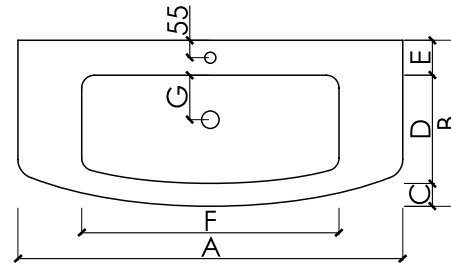

*FONTANA
Collection*

*90 cm Console with
integrated sink*

*White in
smooth finish
REF.ILCIC03*

CURVED CONSOLES

CURVED CONSOLE WITH INTEGRATED SINK

HEIGHT (mm) 100	WIDTH	DEPTH	SMOOTH
	910	482	ILCIC03
	1010	494	ILCIC04
	1210	522	ILCIC06