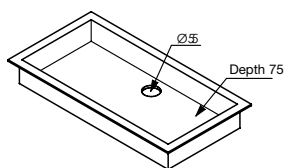

DESCRIPTION

LxDxH

SMOOTH

Large Iota
countertop sink

660x335x110

LAIOTAG

Small Iota
countertop sink

540x335x110

LAIOTAP

Optional POP-UP STOPPER

DIAMETER

REFERENCE

Ø55

3405A665

*OMEGA large
inset sink
REF.LAOMEGAP*

OMEGA INSET SINK

DIMENSIONS

DESCRIPTION

Large Omega
inset sink

Small Omega inset
sink

LxDxH

645x335x88

545x335x88

SMOOTH