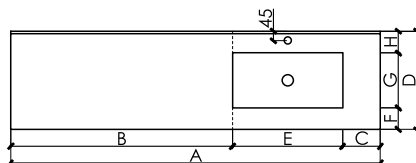

STRAIGHT CONSOLE WITH DOUBLE INTEGRATED SINK, 48 CM. DEPTH

HEIGHT (mm) 100	DEPTH (mm) 480	WIDTH	SLATE	SMOOTH
		1410	FPCI21	FLCI21
		1610	FPCI22	FLCI22
		1810	FPCI23	FLCI23

A	B	C	D	E	F	G
1410	540	115	480	70	290	120
1610						
1810						

STRAIGHT CONSOLE WITH INTEGRATED SINK OFFSET TO THE LEFT OR RIGHT, 48 CM. DEPTH

HEIGHT (mm) 100	DEPTH (mm) 480	WIDTH	SINK	SLATE	SMOOTH
		Special width size (A) maximum 1810 mm (price per cm)	LEFT	FPCII	FLCII
			RIGHT	FPCID	FLCID