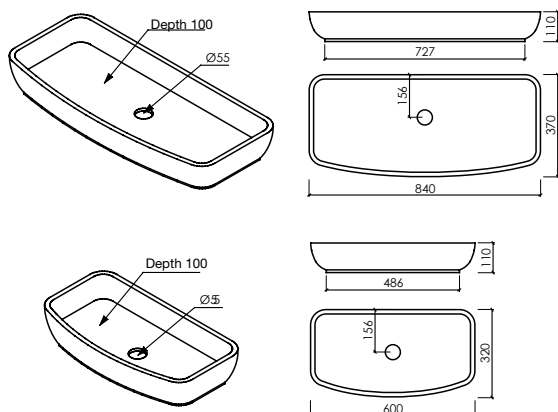

REFERENCE

Ø55

3405A665

*Large BETA
countertop sink
REF.LABETAG*

BETA COUNTERTOP SINKS

DIMENSIONS

DESCRIPTION

LxDxH

SMOOTH

Large Beta
countertop sink

677x325x83

LABETAG

Small Beta
countertop sink

545x325x83

LABETAP

Optional POP-UP STOPPER

DIAMETER

REFERENCE

Ø55

3405A665

*Large OMICRON
countertop sink
REF.LAOMICRONG*

OMICRON COUNTERTOP SINKS

DIMENSIONS

DESCRIPTION