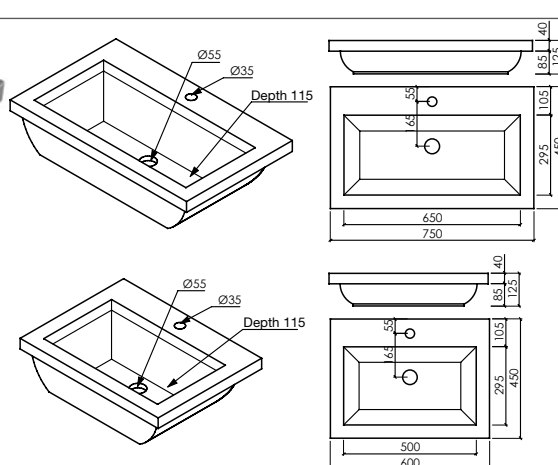

DIMENSIONS

DESCRIPTION

Large Omega
inset sink

Small Omega inset
sink

LxDxH

645x335x88

545x335x88

SMOOTH

LAOMEGAG

LAOMEGAP

Optional POP-UP STOPPER

DIAMETER

Ø55

REFERENCE

3405A665

*Large LAMDA
inset sink
REF.LALAMDAG*

LAMDA INSET SINK

DIMENSIONS

DESCRIPTION

LxDxH

SMOOTH

Large Lamda inset sink

750x450x125

LALAMDAG