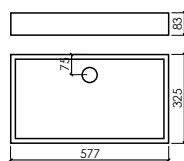

Optional POP-UP STOPPER

DIAMETER	REFERENCE
Ø55	3405A665

*Large ALFA
countertop sink
REF.LAALFAG*

ALFA COUNTERTOP SINK

DIMENSIONS

DESCRIPTION

LxDxH

SMOOTH