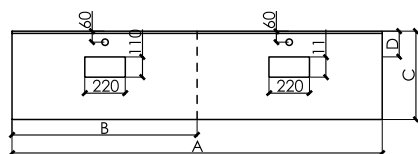

A	B	C
710	480	140
810		
910		
1010		
1110		
1210		

IMPORTANT: Price for intermediate sizes 20% more than the larger size.
Stainless steel frames for support included.
Optional integrated towel holder. All the consoles have tap holes if not requested otherwise. All the consoles include a pop-up stopper and siphon, optional chrome siphon.

STRAIGHT CONSOLE FOR DOUBLE COUNTERTOP SINK, 48 CM. DEPTH

HEIGHT (mm) 100	DEPTH (mm) 480	WIDTH	SLATE	SMOOTH
		Special width size (A) maximum 2010 mm (price per cm)	FPCS2	FLCS2

A	B	C	D
2010	1005	480	140

IMPORTANT: Stainless steel frames for support included. Optional integrated towel holder. All the consoles have tap holes if not requested otherwise. All the consoles include a pop-up stopper and siphon, optional chromed siphon.