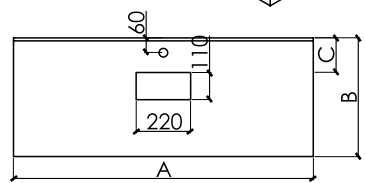

A	B	C
710	480	140
810		
910		
1010		
1110		
1210		

IMPORTANT: Price for intermediate sizes 20% more than the larger size.
Stainless steel frames for support included.
Optional integrated towel holder. All the consoles have tap holes if not requested otherwise. All the consoles include a pop-up stopper and siphon, optional chrome siphon.

STRAIGHT CONSOLE FOR DOUBLE COUNTERTOP SINK, 48 CM. DEPTH

HEIGHT (mm) 100	DEPTH (mm) 480	WIDTH	SLATE	SMOOTH
		Special width size (A) maximum 2010 mm (price per cm)	FPCS2	FLCS2

A	B	C	D
2010	1005	480	140

IMPORTANT: Stainless steel frames for support included. Optional integrated towel holder. All the consoles have tap holes if not requested otherwise. All the consoles include a pop-up stopper and siphon, optional chromed siphon.