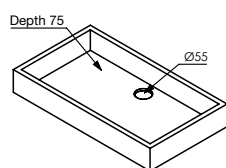

Optional POP-UP STOPPER

DIAMETER	REFERENCE
Ø55	3405A665

*Large ALFA
countertop sink
REF.LAALFAG*

ALFA COUNTERTOP SINK

DIMENSIONS

DESCRIPTION

LxDxH

SMOOTH