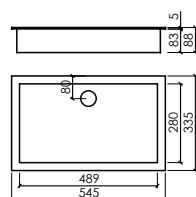

DIAMETER

REFERENCE

Ø55

3405A665

*Large OMICRON
countertop sink
REF.LAOMICRONG*

OMICRON COUNTERTOP SINKS

DIMENSIONS

DESCRIPTION

DESCRIPTION

LxDxH

SMOOTH

Large Iota
countertop sink

660x335x110

LAIOTAG

Small Iota
countertop sink

540x335x110

LAIOTAP

Optional POP-UP STOPPER

DIAMETER

REFERENCE

Ø55

3405A665

*OMEGA large
inset sink
REF.LAOMEGAP*

OMEGA INSET SINK

DIMENSIONS

DESCRIPTION

Large Omega
inset sink

Small Omega inset
sink

LxDxH

645x335x88

545x335x88

SMOOTH