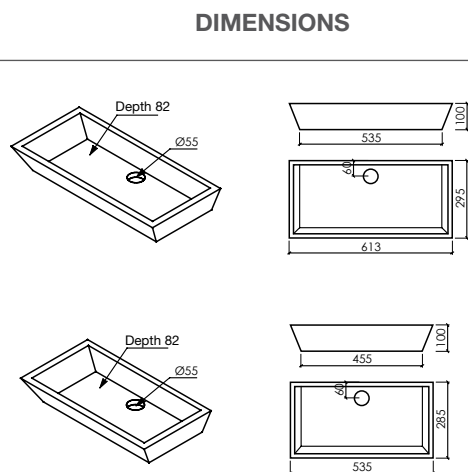

DIMENSIONS	DESCRIPTION	LxDxH	SMOOTH
Large Gamma counter- top sink	Large Gamma counter- top sink	613x295x100	LAGAMMAG
Small Gamma counter- top sink	Small Gamma counter- top sink	535x285x100	LAGAMMAP

Optional POP-UP STOPPER

DIAMETER	REFERENCE
Ø55	3405A665