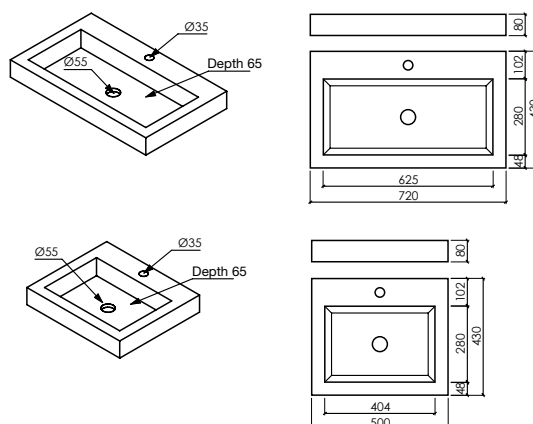

Optional POP-UP STOPPER

DIAMETER	REFERENCE
Ø55	3405A665

Large KAPPA
countertop sink
REF.LAKAPPAG

KAPPA COUNTERTOP SINKS

DIMENSIONS

DESCRIPTION	LxDxH	SLATE
Large Kappa counter-top sink	720x430x70	LAKAPPAG
Small Kappa counter-top sink	500x430x70	LAKAPPAP

Optional POP-UP STOPPER

DIAMETER	REFERENCE
Ø55	3405A665

SIGMA
countertop sink
 REF.LASIGMA

SIGMA COUNTERTOP SINK

DIMENSIONS

DESCRIPTION

Sigma countertop sink

LxDxH