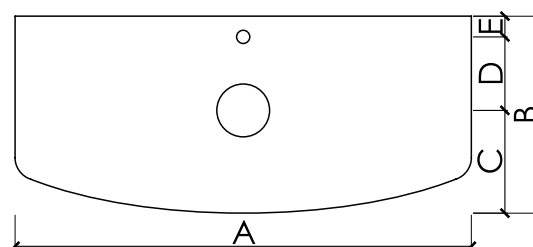

A	B	C	D	E
910	482	232		
1010	494	244	195	55
1210	522	272		

IMPORTANT: There is no option of special sizes. Stainless steel frames for support included. Optional integrated towel holder. All the consoles have tap holes if not requested otherwise. All the consoles include a pop-up stopper and siphon, optional chrome siphon