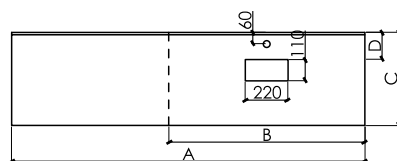

A	B	C	D
2010	1005	480	140

IMPORTANT: Stainless steel frames for support included. Optional integrated towel holder. All the consoles have tap holes if not requested otherwise. All the consoles include a pop-up stopper and siphon, optional chromed siphon.