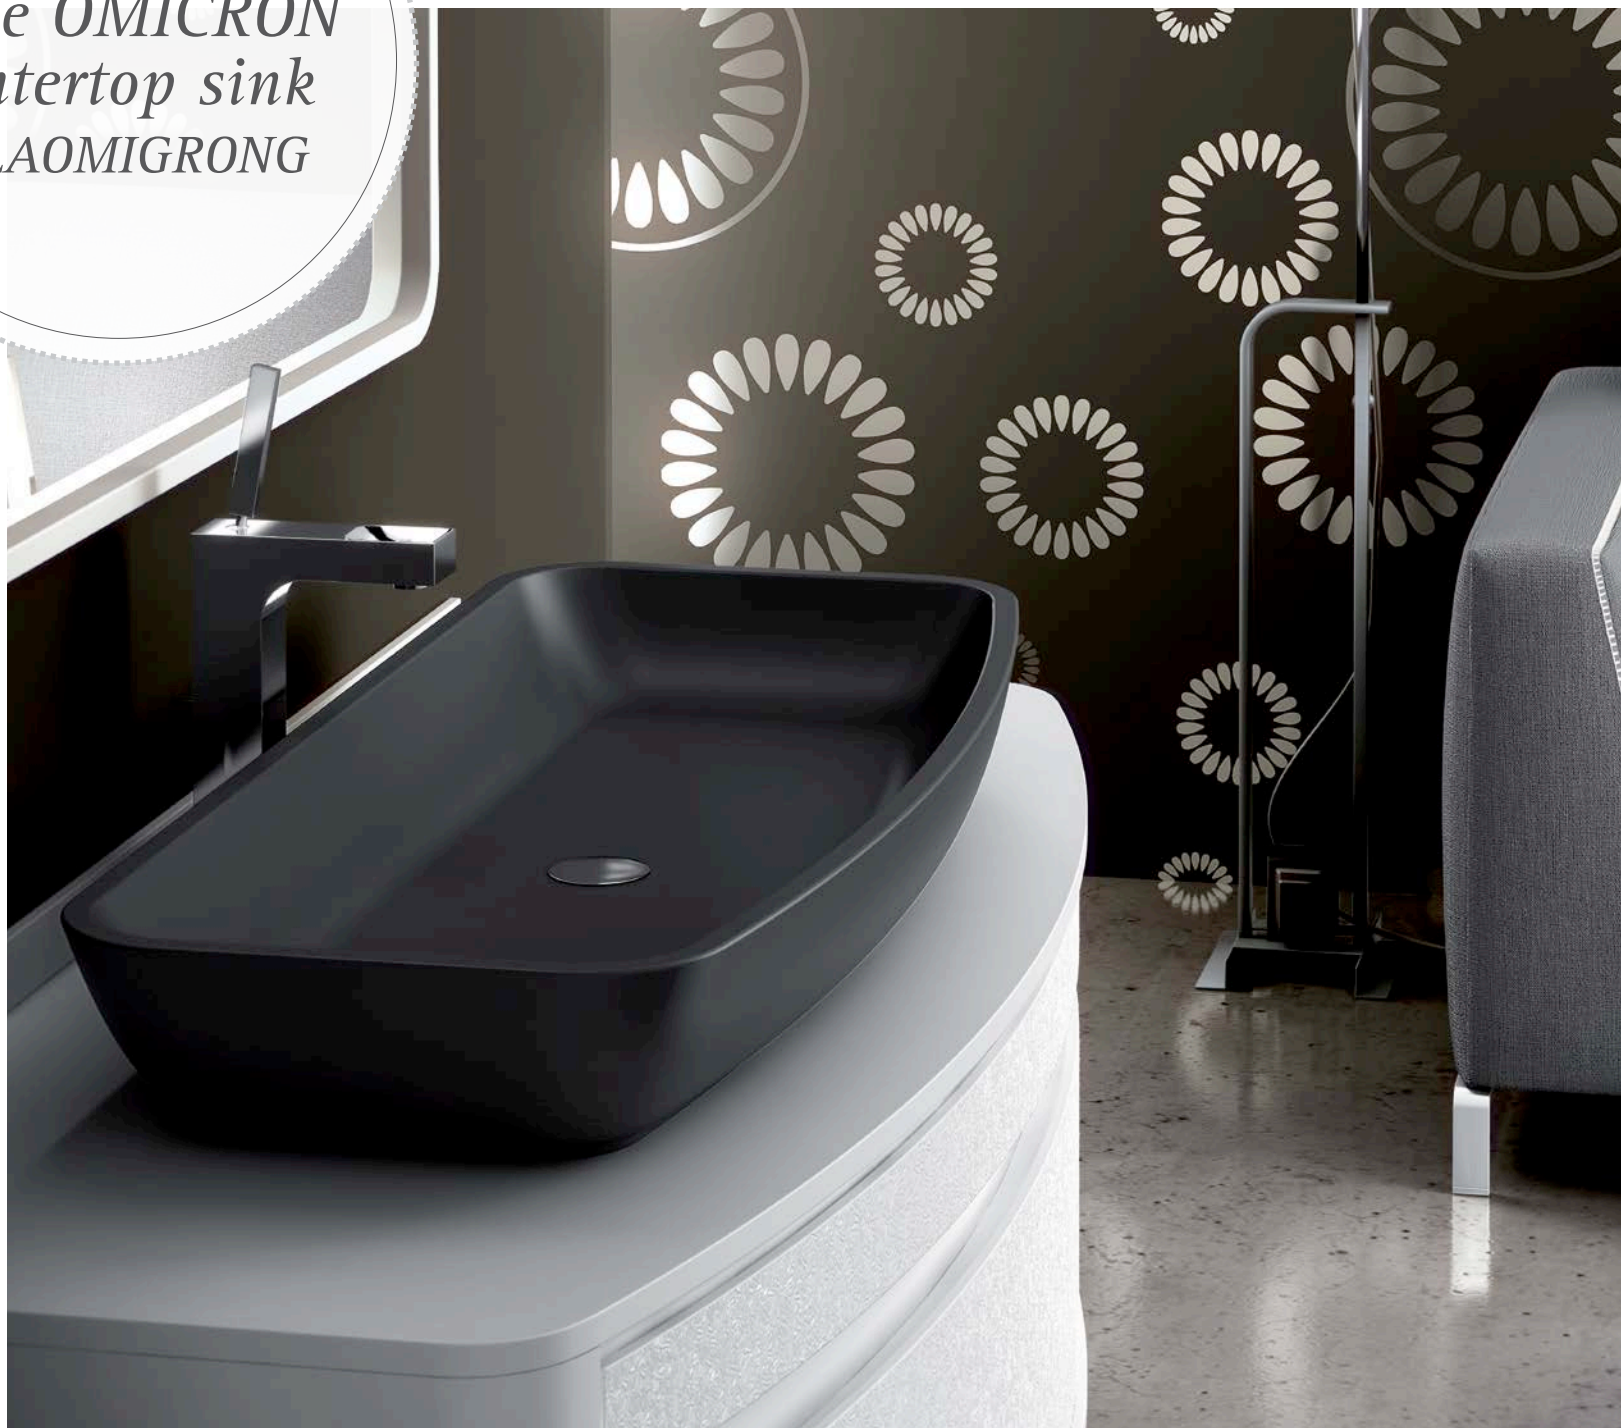

*Large OMICRON
countertop sink
REF.LAOMICRONG*