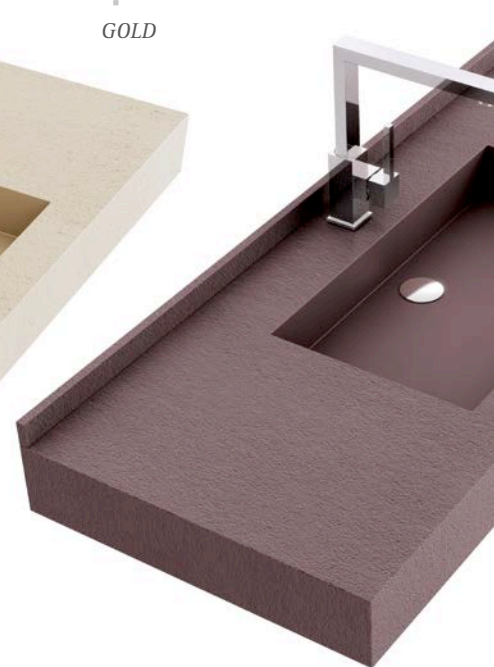

SLATE and SMOOTH FINISHES

2 Finishes, 10 Colours