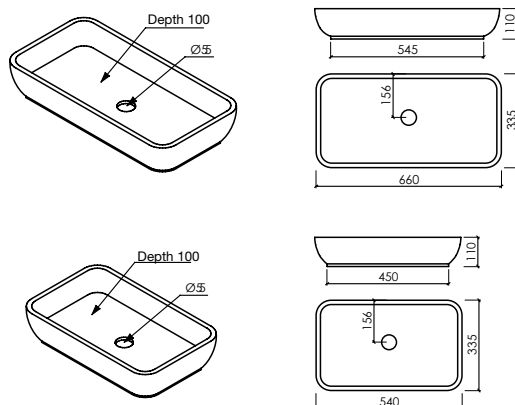

LxDxH

SMOOTH

Large Omicron countertop sink

840x370x110

LAOMICRONG

Small Omicron countertop sink

600x320x110

LAOMICRONP

Optional POP-UP STOPPER

DIAMETER

REFERENCE

Ø55

3405A665

*Small IOTA
countertop sink
REF.LAIOTAP*

IOTA COUNTERTOP SINKS

DIMENSIONS

DESCRIPTION

LxDxH

SMOOTH

Large Iota
countertop sink

660x335x110

LAIOTAG

Small Iota
countertop sink

540x335x110

DIMENSIONS

DESCRIPTION

Large Omega
inset sink

Small Omega inset
sink

LxDxH

645x335x88

545x335x88

SMOOTH