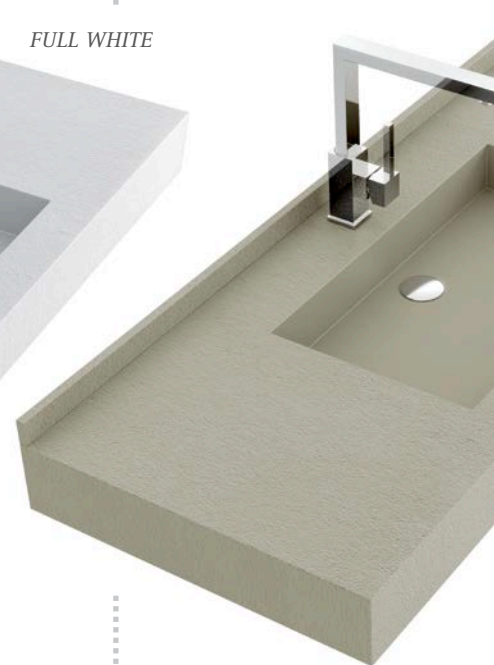

SLATE and SMOOTH FINISHES

2 Finishes, 10 Colours