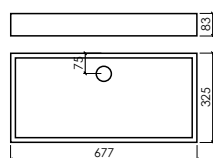

Optional POP-UP STOPPER

DIAMETER	REFERENCE
Ø55	3405A665

*Large ALFA
countertop sink
REF.LAALFAG*

ALFA COUNTERTOP SINK

DIMENSIONS

DESCRIPTION

LxDxH

SMOOTH