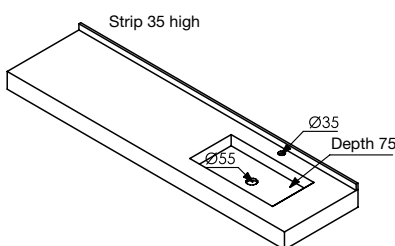

STRAIGHT CONSOLE WITH DOUBLE INTEGRATED SINK, 48 CM. DEPTH

HEIGHT (mm) 100	DEPTH (mm) 480	WIDTH	SLATE	SMOOTH
		1410	FPCI21	FLCI21
		1610	FPCI22	FLCI22
		1810	FPCI23	FLCI23

A	B	C	D	E	F	G
1410	540	115	480	70	290	120
1610						
1810						

STRAIGHT CONSOLE WITH INTEGRATED SINK OFFSET TO THE LEFT OR RIGHT, 48 CM. DEPTH

HEIGHT (mm) 100	DEPTH (mm) 480	WIDTH	SINK	SLATE	SMOOTH
		Special width size (A) maximum 1810 mm (price per cm)	LEFT	FPCII	FLCII
			RIGHT	FPCID	FLCID