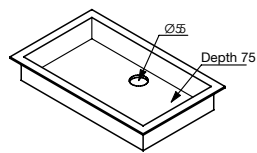

DESCRIPTION

LxDxH

SMOOTH

Large Iota
countertop sink

660x335x110

LAIOTAG

Small Iota
countertop sink

540x335x110

LAIOTAP

Optional POP-UP STOPPER

DIAMETER

REFERENCE

Ø55

3405A665

*OMEGA large
inset sink
REF.LAOMEGAP*

OMEGA INSET SINK

DIMENSIONS

DESCRIPTION

Large Omega
inset sink

Small Omega inset
sink

LxDxH

645x335x88

545x335x88

SMOOTH