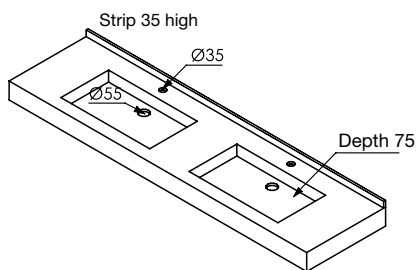

A	B	C	D	E	F	G
1410	540	115	480	70	290	120
1610						
1810						

IMPORTANT: Stainless steel frames for support included. Optional integrated towel holder. All the consoles have tap holes if not requested otherwise. All the consoles include a pop-up stopper and siphon, optional chromed siphon.

STRAIGHT CONSOLE WITH INTEGRATED SINK OFFSET TO THE LEFT OR RIGHT, 48 CM. DEPTH