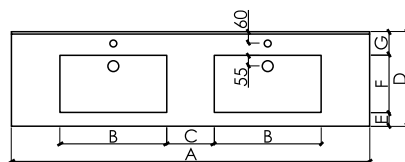

A	B	C	D	E	F	G
1410	540	115	480	70	290	120
1610						
1810						

IMPORTANT: Stainless steel frames for support included. Optional integrated towel holder. All the consoles have tap holes if not requested otherwise. All the consoles include a pop-up stopper and siphon, optional chromed siphon.

STRAIGHT CONSOLE WITH INTEGRATED SINK OFFSET TO THE LEFT OR RIGHT, 48 CM. DEPTH