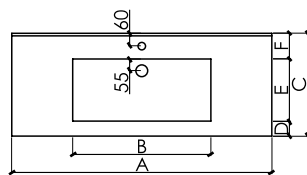

STRAIGHT CONSOLES

Depth 48 cm.

STRAIGHT CONSOLE WITH INTEGRATED SINK, 48 CM. DEPTH

HEIGHT (mm) 100	DEPTH (mm) 480	WIDTH	SLATE	SMOOTH
		710	FPCI01	FLCI01
		810	FPCI02	FLCI02
		910	FPCI03	FLCI03
		1010	FPCI04	FLCI04
		1110	FPCI05	FLCI05
		1210	FPCI06	FLCI06