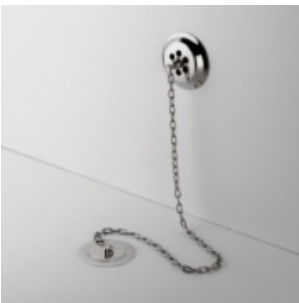

Options: Glossy White, Matte White

FURNITURE & FIXTURES/FURNITURE & FIXTURES FINISHING DETAILS

Empire Drain Plug Waste and Overflow Drain

Starting from £204 | Style #: EMW002

Notes:

- Made of brass materials.
- Has a plug and chain waste and the drain has a removable grate for cleaning and servicing.