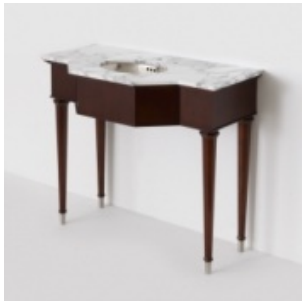

Options: Primed, Burnished, Burnished

FURNITURE & FIXTURES/WASHSTANDS AND VANITIES

WALCOURT

Walcourt Single Wood Vanity 36" x 24" x 33"

Starting from £3,623 | Style #: WAVNo1

Notes:

- All furniture is constructed one at a time by a master cabinet maker in the USA.
- The core is dried to a 7% moisture content, making it resistant to moisture and warping

Options: Atlantic Oak,
Roasted Brown Oak, Irish
Oak

Walcourt Double Wood Vanity 54" x 22 1/2" x 32"

Starting from £5,005 | Style #: WAVNo2

Notes:

- All furniture is constructed one at a time by a master cabinet maker in the USA.
- The core is dried to a 7% moisture content, making it resistant to moisture and warping

Options: Atlantic Oak,
Irish Oak, Roasted Brown
Oak

WATERWORKS

Waterworks Wood Four Leg Single Washstand 41 3/4" x 22 7/16" x 35 1/4"

Starting from £2,857 | Style #: WWWS03

Notes:

- Exquisite French furniture detailing in the octagonal shape and metal-cuffed legs define this washstands elegance and sophistication. Crafted by hand, it inspires a luxurious bath experience in the worlds finest residences.
- The octagonal facade enhances any space and lends to a