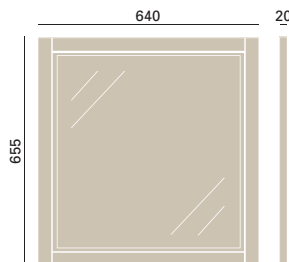

640mm Mirror

KOA44	Oak	£220
KWA44	White Ash (depicted)	£180
KGR44	Graphite	£180
KOY44	Oyster	£180

Price includes choice of handle, see page 122.