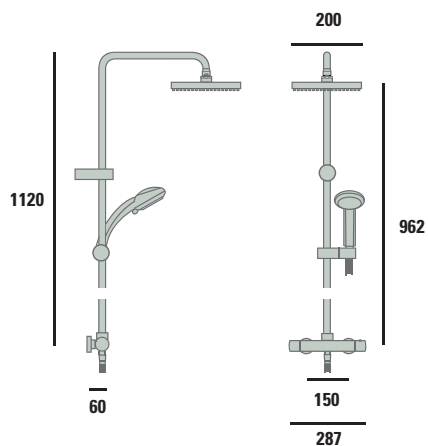

New **Orbit**

Bar Mixer with Rigid Riser & Handset

SS003 Chrome **£425**

Valve type:
Thermostatic

Operation:
Dual control

Connection inlet:
15mm compression elbows
with 150mm centres

Connection outlet:
G1/2"

Working pressure range:
0.5 - 5.0 bar
Working pressure range is
with hose/showerhead

Flow rate open outlet:
6.0 l/m at 0.5 bar
Flow rate is without
hose/showerhead

Plumbing system:
All, preferably balanced

Temperature:
Preset 38°C

Surface mounted:
Yes

Recessed:
No