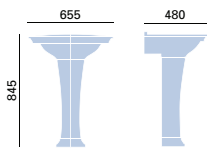

Close Coupled WC & Cistern

PHPWC00 WC **£280**
PHPW01 Close Coupled Cistern **£220**

Prices include fittings and lever of your choice