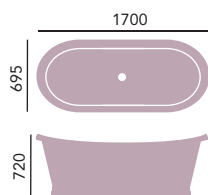

## Madeira Freestanding

*Cast Iron Double Ended*

1700 x 695mm  
No taphole

**£4495**  
BRT76

Bath shown in black for illustration purposes only.

Internal length	1610mm
Internal width	605mm
Height	720mm
Weight	175kg
Overflow to waste	380mm
Water capacity	215ltr