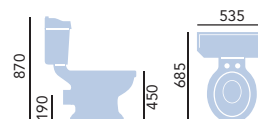

Standard Basin & Pedestal

- PGRW051 1 Taphole Basin **£265**
- PGRW05 2 Taphole Basin **£265**
- PGRW053 3 Taphole Basin **£265**
- PGRW09 Pedestal **£125**
- PGRW10 Tall Pedestal **£149**

Cloakroom Basin & Pedestal

- PGRW071 1 Taphole Basin **£207**
- PGRW07 2 Taphole Basin **£207**
- PGRW09 Pedestal **£125**
- PGRW10 Tall Pedestal **£149**

Use with Granley Pedestal to hide pipework or wall mount with brackets supplied.

Baby Basin

- PGRW08 2 Taphole Basin **£149**

Wall mounted only (wall brackets supplied).

Tapledge Inset Basin

- PGRW121 1 Taphole Basin **£208**
- PGRW12 2 Taphole Basin **£208**
- PGRW123 3 Taphole Basin **£208**

Use with your own worktop.

Semi-Recessed Basin

- PGRW361 1 Taphole Basin **£276**
- PGRW36 2 Taphole Basin **£276**
- PGRW363 3 Taphole Basin **£276**

Use with Classic 640 Vanity Unit.

Back to Wall WC

- PGRWF00 WC **£287**

Use with Heritage WC Seat. Use with Classic 640 or 560 WC Units or stud wall.

Close Coupled Standard Height WC & Cistern

- PGRW00 WC **£220**
- PGRW01 Cistern **£235**

Use with Heritage WC Seat. Prices include fittings and lever of your choice, see page 122.

Close Coupled Comfort Height WC & Cistern

- PGRWC00 WC **£287**
- PGRW01 Cistern **£235**

Use with Heritage WC Seat. Prices include fittings and lever of your choice, see page 122.