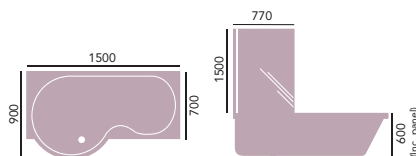

Left hand shown

Unity
Acrylic Showerbath

1700 x 700mm
Left hand, no taphole BUWL00
Right hand, no taphole BUWR00

Curved Bathscreen **£415**
Left hand SBCPL01
Right hand SBCPR01

Showerbath Panels
1700 Front BUW00 **£180**
700 End BUW04 **£95**

Internal length 1580mm
Internal width (min) 580mm
Internal width (max) 770mm
Height (bath inc. panel) 600mm
Overflow to waste 370mm
Water capacity 220ltr