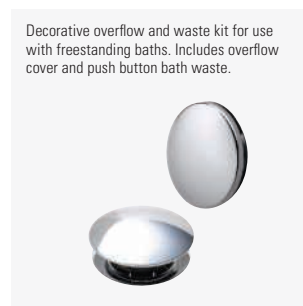

**EASY TO USE**

**Push Button Bath Waste**

THC22 Chrome **£70**

Decorative waste for use with wall mounted basins.

**Traditional Bottle Trap**

THC19 Chrome **£30**  
 THA19 Vintage Gold **£59**

Decorative overflow and waste kit for use with freestanding baths. Includes overflow cover and push button bath waste.