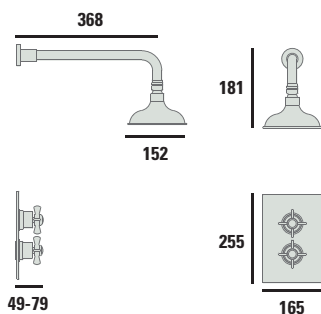

Dorchester

Concealed Valve with Deluxe Flexible Kit

SDCDUAL01 Chrome **£500**
SDCDUAL04 Vintage Gold **£650**

Valve type: Thermostatic
Operation: Dual control
Connection inlet: 15mm compression elbows with 150mm centres
Connection outlet: 15mm compression
Working pressure range: 0.5 - 5.0 bar
Flow rate: 9.0 l/m at 0.2 bar
Flow rate is without hose/showerhead

Plumbing system: All, preferably balanced
Temperature: Preset max 42°C
Surface mounted: No
Recessed: Yes
Minimum fitting depth 45mm
Hose outlet included
Ceramic Disc

Dorchester

Concealed Valve with Deluxe Fixed Kit

SDCDUAL02 Chrome **£525**
SDCDUAL05 Vintage Gold **£675**

Valve type: Thermostatic
Operation: Dual control
Connection inlet: 15mm compression elbows with 150mm centres
Connection outlet: 15mm compression
Working pressure range: 0.1 - 5.0 bar
Flow rate: 9.0 l/m at 0.2 bar
Flow rate is without hose/showerhead

Plumbing system: All, preferably balanced
Temperature: Preset max 42°C
Surface mounted: No
Recessed: Yes
Minimum fitting depth 45mm
Hose outlet included
Ceramic Disc

Dorchester

Concealed Valve with Deluxe Fixed & Flexible Kit

SDCDUAL03 Chrome **£625**
SDCDUAL06 Vintage Gold **£775**

Valve type: Thermostatic
Operation: Dual control
Connection inlet: 15mm compression elbows with 150mm centres
Connection outlet: 15mm compression
Working pressure range: 0.2 - 5.0 bar
Flow rate at 0.2 bar: 9.0 l/m from each stopcock, 12.9 l/m from both stopcocks together. Flow rate is without hose/showerhead

Plumbing system: All, preferably balanced
Temperature: Preset max 42°C
Surface mounted: No
Recessed: Yes
Minimum fitting depth 45mm
Hose outlet included
Ceramic Disc