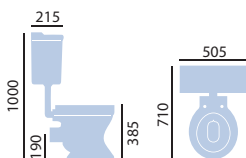

High Level WC & Cistern

PVEW00	WC	£260
PVEW02	High Level Cistern	£300

High Level Flush Pack

CC01	Chrome	£350
CA01	Vintage Gold	£395

Prices include fittings. Shortening the length of the flushpipe may affect the efficiency of the flush. Use with Heritage WC Seat.