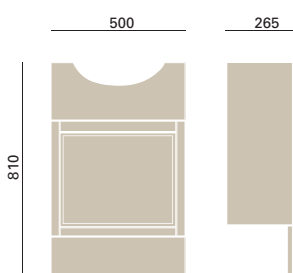

500mm Vanity Unit

KOA56	Oak	£430
KWA56	White Ash (depicted)	£360
KGR56	Graphite	£360
KOY56	Oyster	£360

Price includes an adjustable shelf and a choice of handle, see page 122. Worktops and plinths are sold separately, see pages 120 & 123. Door supplied loose and can be fitted to open left or right. Unit is pre-cut to fit all Heritage Cloakroom basins.

640mm WC Unit

KOA43	Oak	£440
KWA43	White Ash (depicted)	£360
KGR43	Graphite	£360
KOY43	Oyster	£360

Worktops and plinths are sold separately, see pages 120 & 123.