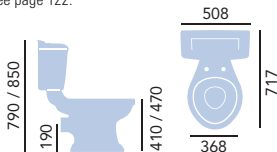

## Close Coupled WC & Landscape Cistern

- PDW00 Standard Height WC **£225**
- PDWC00 Comfort Height WC **£296**
- PDW01 Landscape Cistern **£242**

Use with Heritage WC Seat. The comfort pan is 60mm higher than the standard WC. Prices include fittings and lever of your choice, see page 122.