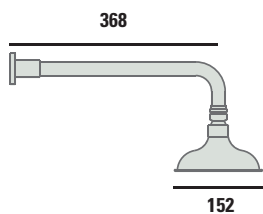

Traditional Deluxe Fixed Head

STC05	Chrome	£205
STA05	Gold	£254