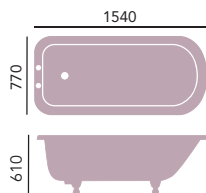

Internal length	1400mm
Internal width	615mm
Height inc. feet	610mm
Weight	113kg
Overflow to waste	383mm
Water capacity	200ltr