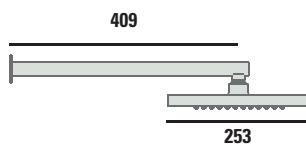

Contemporary Shower Valves and Accessories

Our collection of contemporary shower valves and accessories combine beautifully with our Sonic, Sonic Square and Zaar collections. Simply pick a valve, then match with a kit.

Orbit Dual Control Recessed Valve

SOC10 Chrome **£329**

Suitable for use with a Fixed Head or Flexible Kit.

Orbit Dual Control Recessed Valve with Integral Stopcocks

SOC11 Chrome **£389**

Concealed valve suitable for use with a Fixed Head and Flexible Kit.

Contemporary Fixed Head

CONKIT01 Chrome **£185**

Contemporary Fixed Head With Flexible Kit

CONKIT02 Chrome **£275**

Contemporary Flexible Kit

CONKIT03 Chrome **£99**