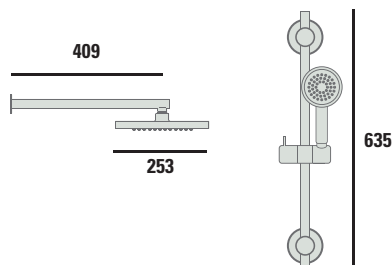

Contemporary Flexible Kit

CONKIT03 Chrome **£99**