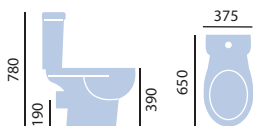

### Close Coupled WC & Cistern

PCP4W00 WC **£110**  
PCPW01 Cistern **£120**

Internal overflow only. Use with Caprieze or Heritage WC Seat. Price includes dual flush Chrome push button and fittings.