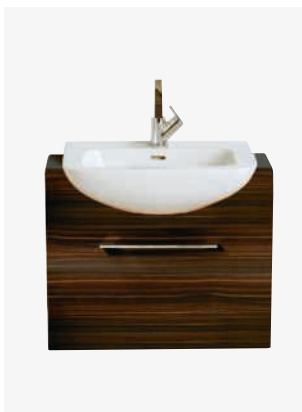

### Easy Plumb Close Coupled WC

- PSOWS00E WC **£245**
- PZW01 Cistern **£150**

Use with Sonic Square Soft Close WC Seat. Price includes single flush Chrome push button and fittings. Allows access for plumbing in tight spaces.