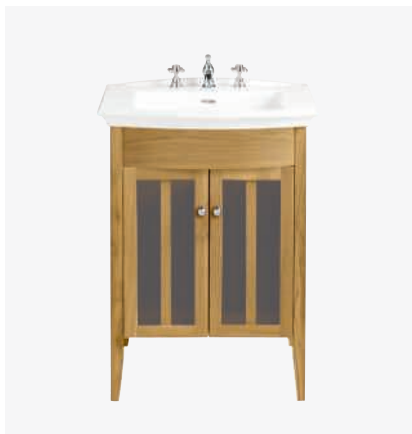

Freestanding Blenheim Vanity Unit

FHOAHP34 Oak **£650**
FHWHP34 Walnut **£650**

Price includes choice of handle, see page 122.
Use with Blenheim Basin PHPW063, see page 60.