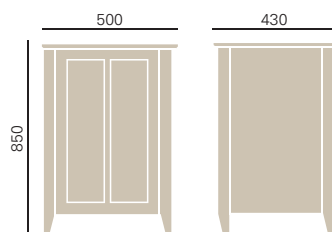

### New Small Freestanding Storage Unit

KOA74 Oak **£595**  
 FHW74 Walnut **£595**

Price includes choice of handle, see page 122.