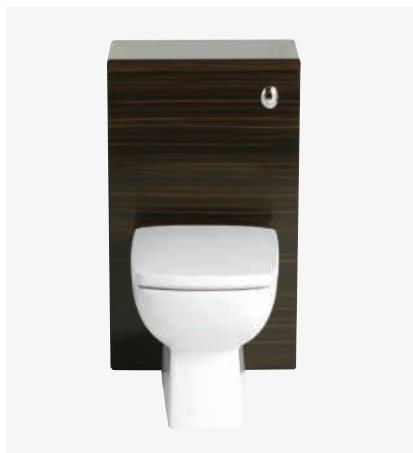

500mm WC Unit

FFWG41	White Gloss	£362
FFZ41	Dark Zebano	£362
CFC31	Push Button Concealed Cistern	£90

Unit is pre-cut to fit all Heritage Back To Wall WCs. Front fascias easily reversed for left or right hand flush position.