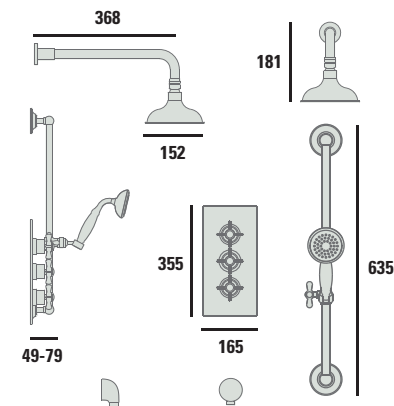

Dorchester

Concealed Valve with Deluxe Fixed & Flexible Kit

SDCDUAL03 Chrome **£625**
SDCDUAL06 Vintage Gold **£775**

Valve type: Thermostatic
Operation: Dual control
Connection inlet: 15mm compression elbows with 150mm centres
Connection outlet: 15mm compression
Working pressure range: 0.2 - 5.0 bar
Flow rate at 0.2 bar: 9.0 l/m from each stopcock, 12.9 l/m from both stopcocks together. Flow rate is without hose/showerhead

Plumbing system: All, preferably balanced
Temperature: Preset max 42°C
Surface mounted: No
Recessed: Yes
Minimum fitting depth 45mm
Hose outlet included
Ceramic Disc