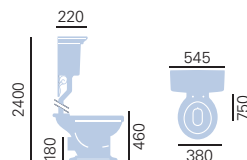

- CC03 Chrome **£350**
- CA03 Vintage Gold **£395**

**High Level Coupling Kit**

- CKVEW00 Ceramic **£63**

Use with Heritage WC Seat.

See page 193 for details

**Low Level WC & Cistern**

- PVEWC00 WC **£280**
- PVEWC01L Low Level Cistern **£250**