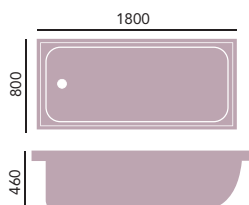

Acrylic Bath Panels
White Reinforced

Front Panels
1700mm
1800mm

BPW07 **£143**
BPW01 **£167**

End Panels
800mm

BPW06 **£95**

Heritage panels are manufactured from high impact white polymer and reinforced with a thick layer of resin for a sturdy, structural finish. The front and end panels interlock to provide a neat join. The 800mm end panel should be trimmed to size for 700mm and 750mm baths. Fixed height 515mm.