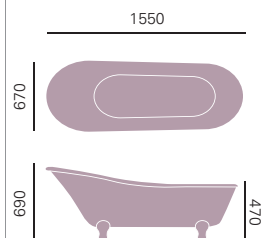

Perth

Freestanding Acrylic Roll Top

1650 x 720mm with Chrome Feet **£905**
2 taphole BPHW01 + BFPHC

Height 540mm
Weight 35kg
Overflow to waste 330mm
Water capacity 185ltr