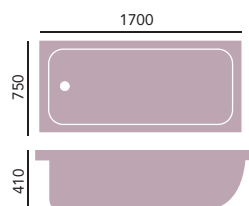

Internal length 1500mm  
Internal width 570mm  
Height 410mm  
Overflow to waste 335mm  
Water capacity 205ltr

 Extra membrane of specially formulated reinforcement

**Portland**

*Acrylic Double Ended*

1524 x 750mm  
No taphole