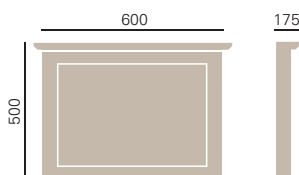

New **Curved Shelf**

KOA75	Oak	£95
KWA75	White Ash	£95
KOY75	Oyster (depicted)	£95
KGR75	Graphite	£95