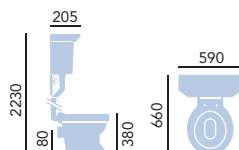

### High Level Flush Pack

CC01	Chrome	<b>£350</b>
CA01	Vintage Gold	<b>£395</b>

Prices include fittings. Shortening the length of the flushpipe may affect the efficiency of the flush.

Use with Heritage WC Seat.