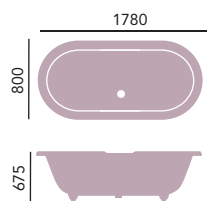

+BRT90

**£2195**

+BRT91

Price includes bath and feet.  
No taphole bath with Grand Imperial Feet shown.

Bath shown in black for illustration purposes only.

Internal length 1640mm  
Internal width 660mm  
Height inc. feet 675mm  
Weight 137kg  
Overflow to waste 465mm  
Water capacity 240ltr