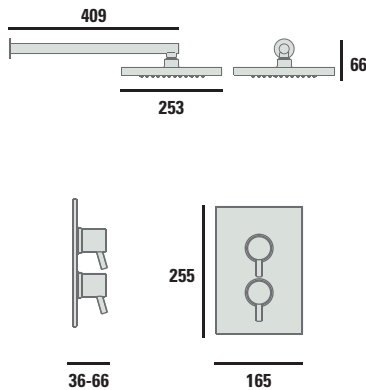

Rhyland

Dual Control Mini Valve with Fixed Kit

SLCDUALMIN01 Chrome **£420**
SLCDUALMIN03 Vintage Gold **£505**

Valve type: Thermostatic
Operation: Dual control
Connection inlet: 15mm compression elbows
Connection outlet: G1/2"
Working pressure range: 0.1 - 5.0 bar
Working pressure range is with hose/showerhead

Flow rate open outlet: 6.5 l/m at 0.1 bar
Flow rate is without hose/showerhead

Plumbing system: All, preferably balanced
Temperature: Preset 43° C

Surface mounted: Yes
Recessed: No
Inlet centres are flexible from 110mm - 155mm

New Orbit

Dual Control with Fixed Head

SOCDUAL01 Chrome **£475**

Valve type: Thermostatic
Operation: Dual control
Connection inlet: 15mm compression elbows with 150mm centres
Connection outlet: 15mm compression
Working pressure range: 0.2 - 5.0 bar
Flow rate: 9.0 l/m at 0.2 bar
Flow rate is without hose/showerhead

Plumbing system: All, preferably balanced
Temperature: Preset max 42°C
Surface mounted: No
Recessed: Yes
Minimum fitting depth 45mm
Hose outlet included
Ceramic Cartridge

New Orbit

Dual Control with Fixed Head and Handset

SOCDUAL02 Chrome **£550**

Valve type: Thermostatic
Operation: Dual control
Connection inlet: 15mm compression elbows with 150mm centres
Connection outlet: 15mm compression
Working pressure range: 0.2 - 5.0 bar
Flow rate at 0.2 bar: 9.0 l/m from each stopcock, 12.9 l/m from both stopcocks together. Flow rate is without hose/showerhead

Plumbing system: All, preferably balanced
Temperature: Preset max 42°C
Surface mounted: No
Recessed: Yes
Minimum fitting depth 45mm
Hose outlet included
Ceramic Disc