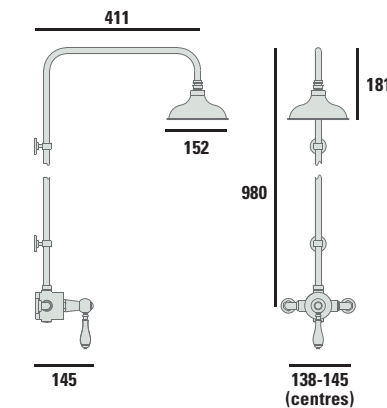

Heritage

Deluxe Valve with Fixed Kit

SHDDUAL01 Chrome **£775**
SHDDUAL02 Vintage Gold **£883**

Valve type: Thermostatic	Flow rate open outlet: 10.5 l/m at 0.2 bar Flow rate is without hose/showerhead
Operation: Dual control	Plumbing system: All, preferably balanced
Connection inlet: 15mm compression elbows	Temperature: Preset 43°C
Connection outlet: G1/2"	Surface mounted: Yes
Working pressure range: 0.1 - 5.0 bar	Recessed: No
Working pressure range is with hose/showerhead