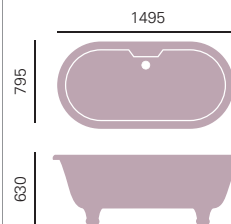

New Grantham

Freestanding Acrylic Slipper

1550 x 670mm with chrome feet **£865**
No taphole BGRFSW00 + BFGRC

Height max 690mm
Weight 38kg
Overflow to waste 360mm
Water capacity 165ltr