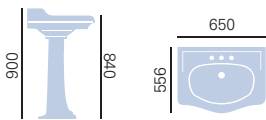

Standard Basin & Pedestal

- PVEW063 3 Taphole Basin **£310**
- PVEW10 Pedestal **£180**
- PVEW09L Console Basin Legs **£165**

Single Console Basin

- PVEW463 3 Taphole Basin **£549**
- PVEW09L Console Basin Legs **£165**