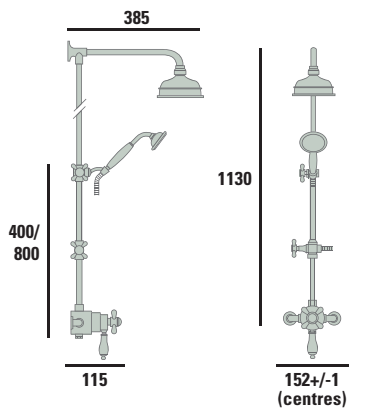

Granley

Valve with Deluxe Fixed Kit

SGCSIN01 Chrome **£580**
SGCSIN02 Vintage Gold **£646**

Valve type: Thermostatic	Flow rate open outlet: 11.5 l/m at 0.2 bar Flow rate is without hose/showerhead
Operation: Sequential lever control	Plumbing system: All, preferably balanced
Connection Inlet: 15mm compression elbows	Temperature: Preset 43°C
Connection outlet: G1/2"	Surface mounted: Yes
Working pressure range: 0.1 - 5.0 bar	Recessed: No
Working pressure range is with hose/showerhead