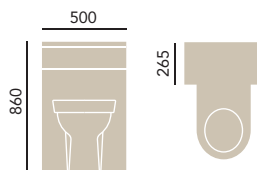

500mm WC Unit

FFWG41	White Gloss	£362
FFZ41	Dark Zebano	£362
CFC31	Push Button Concealed Cistern	£90

Unit is pre-cut to fit all Heritage Back To Wall WCs. Front fascias easily reversed for left or right hand flush position.