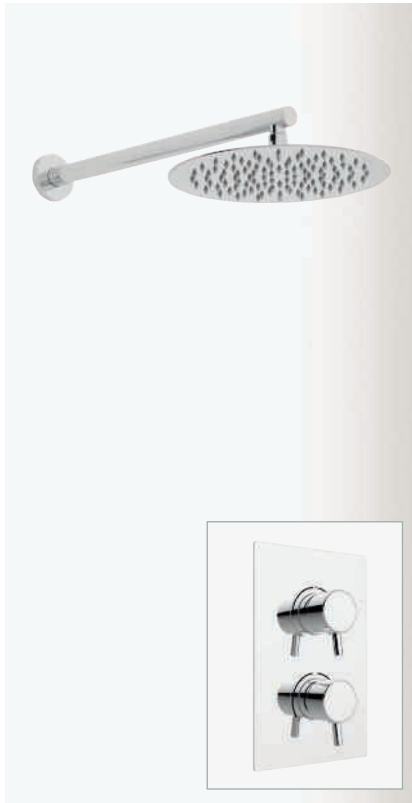

New Orbit

Dual Control with Fixed Head

SOCDUAL01 Chrome **£475**

Valve type: Thermostatic
Operation: Dual control
Connection inlet: 15mm compression elbows with 150mm centres
Connection outlet: 15mm compression
Working pressure range: 0.2 - 5.0 bar
Flow rate: 9.0 l/m at 0.2 bar
Flow rate is without hose/showerhead

Plumbing system: All, preferably balanced
Temperature: Preset max 42°C
Surface mounted: No
Recessed: Yes
Minimum fitting depth 45mm
Hose outlet included
Ceramic Cartridge