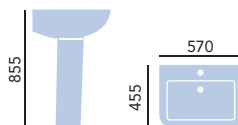

Sonic Square

Sonic Square has all the originality of Sonic, but with slightly more angular lines.

Find the perfect storage solution

The bold angularity of Sonic Square brings a strong look to any bathroom with the practical advantage of basins with deep bowls ideal for washing.

The semi-recessed basins are a perfect match for our gorgeous Fresso vanity units and the Back to Wall WC looks stunning with our Fresso 500 WC unit. See page 124 for our Fresso range.

Easy maintenance

Lifestyle™ finishes on the Fresso range of furniture are sustainably sourced, durable and easy to maintain.

Taps to match

Venice block basins come with a single taphole for a mixer tap – the Tempus range (above) is a good match.

Quality guaranteed

Our sanitaryware is designed in the UK and guaranteed for 25 years with WC cisterns guaranteed for 10 years.

Basin & Pedestal

- PSOWS061 1 Taphole Basin **£211**
- PSOW09 Pedestal **£91**
- PSOWW09 Wall Hung Pedestal **£91**

Cloakroom Basin & Pedestal

- PSOWS071 1 Taphole Basin **£173**
- PSOW09 Pedestal **£91**
- PSOWW09 Wall Hung Pedestal (depicted) **£91**

Wall hung basins can be set at the height which suits you.

Close Coupled WC & Cistern

- PSOWS00 WC **£245**
- PZW01 Cistern **£150**

Internal overflow only. Use with Sonic Square Soft Close WC Seat. Price includes single flush Chrome push button and fittings.

Easy Plumb Close Coupled WC

- PSOWS00E WC **£245**
- PZW01 Cistern **£150**

Use with Sonic Square Soft Close WC Seat. Price includes single flush Chrome push button and fittings. Allows access for plumbing in tight spaces.