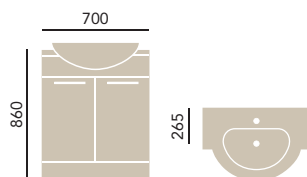

### 700mm Vanity Unit

FFWG42	White Gloss	<b>£430</b>
FFZ42	Dark Zebrano	<b>£430</b>

Unit is pre-cut to fit all Heritage Medium Semi-Recessed Basins. Continuous worktops available in all finishes, see page 177. Our recessed basins are only suitable for Heritage furniture.