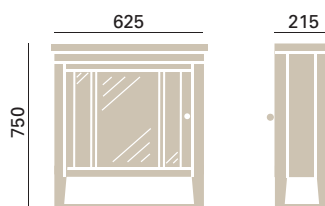

Heritage

Our Heritage stand-alone furniture is produced from solid oak timbers and Realwood Oak veneers. The range features beautiful vanity units that are specially designed to be combined with some of our most popular basins. The range also features coordinating mirrors, cabinets, tallboys and WC seats.

600mm Mirror

FHOA44
FHW44

Oak
Walnut

£280
£280

Wall Cabinet

FHOA51
FHW51

Oak
Walnut

£575
£575

Price includes choice of handle, see page 122.

Freestanding Medium Bowfront Vanity Unit

FHOA20
FHW20

Oak
Walnut

£650
£650

Use with Belmonte or Dorchester (depicted) medium basins, see pages 66 and 72. Price includes choice of handle, see page 122.