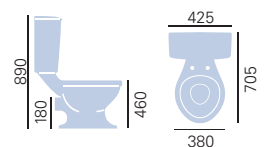

Standard Basin & Pedestal

- PVEW063 3 Taphole Basin **£310**
- PVEW10 Pedestal **£180**
- PVEW09L Console Basin Legs **£165**

Single Console Basin

- PVEW463 3 Taphole Basin **£549**
- PVEW09L Console Basin Legs **£165**

Double Console Basin

- PVEW483 3 Taphole Basin **£769**
- PVEW09L Console Basin Legs **£165**

High Level WC & Cistern

- PVEWC00 WC **£280**
- PVEW02 High Level Cistern **£300**

High Level Flush Pack

- CC03 Chrome **£350**
- CA03 Vintage Gold **£395**

High Level Coupling Kit

- CKVEW00 Ceramic **£63**

Use with Heritage WC Seat.

See page 193 for details

Low Level WC & Cistern

- PVEWC00 WC **£280**
- PVEWC01L Low Level Cistern **£250**

Prices include fittings and lever of your choice, see page 122.

Low Level Flush Pack

- CC02 Chrome **£150**
- CA02 Vintage Gold **£175**

Low Level Coupling Kit

- CKVEW00 Ceramic **£63**

Use with Heritage WC Seat.

Close Coupled WC & Cistern

- PVEWC00 WC **£280**
- PVEWC01 Cistern **£225**

Prices include fittings and lever of your choice, see page 122.

For various seat options see page 123.