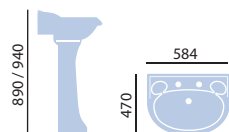

Wall Hung Basin & Pedestal

PDW061	1 Taphole Basin	£215
PDW06	2 Taphole Basin	£215
PDW09	Wall Hung Pedestal	£106

Wall hung basins can be set at the height that suits you.