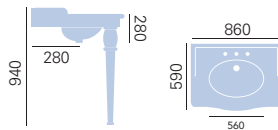

Double Console Basin

- PVEW483 3 Taphole Basin **£769**
- PVEW09L Console Basin Legs **£165**