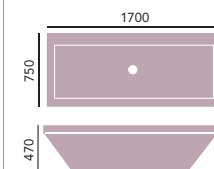

SOLID SKIN
Extra membrane of specially formulated reinforcement