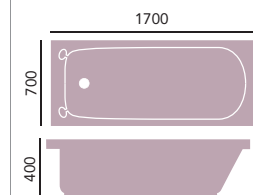

Internal length	1510mm
Internal width	590mm
Height	400mm
Overflow to waste	315mm
Water capacity	200ltr

Extra membrane of specially formulated reinforcement