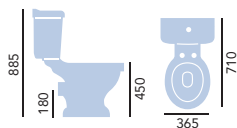

### Close Coupled WC & Portrait Cistern

- PBW00 Standard Height WC **£170**
- PBW02 Portrait Cistern **£195**

Shown with a single flush chrome push button and fitting.

### Close Coupled Comfort Height WC & Portrait Cistern

- PBWC00 Comfort Height WC **£239**
- PBW02 Portrait Cistern **£195**

Price includes single flush Chrome push button and fittings. The comfort pan is 65cm taller than the standard WC.