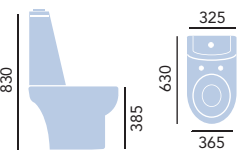

Easy Plumb Close Coupled WC & Cistern

- PZW00E Easy Plumb WC **£150**
- PZW01 Cistern **£150**

Use with Zaar WC Seat. Price includes single flush Chrome push button and fittings. Allows access for plumbing in tight spaces.

Back to Wall WC

- PZWF00 WC **£210**

Use with Fresso 500 WC Units or stud wall. Use with Zaar WC seat.