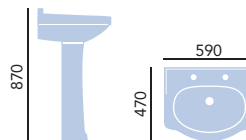

Rhyland

Simply styled this is an excellent master bedroom, ensuite or cloakroom solution.

Basin & Pedestal

PRHW05 2 Taphole Basin **£110**
PRHW09 Pedestal **£72**

Cloakroom Basin & Pedestal

PRHW071 1 Taphole Basin **£95**
PRHW07 2 Taphole Basin **£95**
PRHW09 Pedestal **£72**

Can be wall mounted with brackets supplied or paired with a Rhyland pedestal

Finishing Touches

Rhyland is one of our most versatile designs with a huge range of options to fit any size of bathroom or cloakroom. Be sure to add taps and accessories to complete the look.

We developed the Heritage range of accessories to match our more traditional suites such as Rhyland. This tumbler holder is just one of many pieces available.

See page 178.

Rhyland taps and wastes are a natural partner for Rhyland sanitaryware with classic Victorian detailing concealing modern brassware technology.

See page 144.

Find out more at www.heritagebathrooms.com

Back to Wall WC

PRHWF00 WC **£191**

Use with Heritage WC Seat. Use with Classic 640 or 560 WC Units or stud wall.

Close Coupled WC & Landscape Cistern

PRHW00 WC **£150**
PRHW01 Landscape Cistern **£157**

Use with Heritage WC Seat. Price includes fittings and lever of your choice.