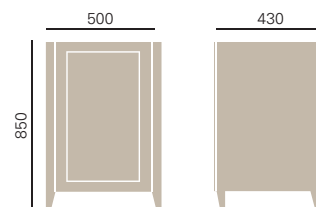

New Curved Tall Boy

KOA60	Oak	£865
KWA60	White Ash	£865
KOY60	Oyster (depicted)	£865
KGR60	Graphite	£865

Price includes choice of handles, see page 122.

New Straight Free Standing Storage Unit

KOA73	Oak	£550
KWA73	White Ash	£550
KOY73	Oyster (depicted)	£550
KGR73	Graphite	£550

Price includes choice of handles, see page 122.

New Straight Tall Boy

KOA61	Oak	£835
KWA61	White Ash	£835
KOY61	Oyster (depicted)	£835
KGR61	Graphite	£835

Price includes choice of handles, see page 122.

New Double Door Mirrored Wall Cabinet

KOA62	Oak	£475
KWA62	White Ash	£475
KOY62	Oyster (depicted)	£475
KGR62	Graphite	£475

Price includes choice of handles, see page 122.
Mirror has bevelled edges.

New Curved Free Standing Storage Unit

KOA72	Oak	£595
KWA72	White Ash	£595
KOY72	Oyster (depicted)	£595
KGR72	Graphite	£595

Price includes choice of handles, see page 122.

New Single Door Mirrored Wall Cabinet

KOA65	Oak	£395
KWA65	White Ash	£395
KOY65	Oyster (depicted)	£395
KGR65	Graphite	£395

Price includes choice of handles, see page 122.
Mirror has bevelled edges.