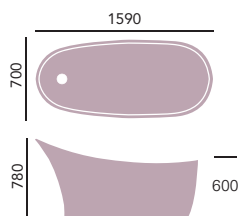

New Penhallam

Freestanding Double Ended Slipper Acrylic

1700 x 720mm
No taphole

£1950
BPEFSW00

Chrome clicker waste and overflow is included.
Use with freestanding bath taps only.

Height max 720mm
Weight 40kg
Overflow to waste 370mm
Water capacity 190ltr