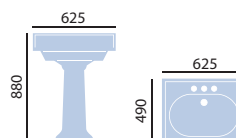

Dorchester Square Basin for Vanity Unit

PVEW05F	2 Taphole Basin	£305
PVEW053F	3 Taphole Basin	£305

This basin can only be used with a Vanity Unit. See page 121 for Vanity Unit details.