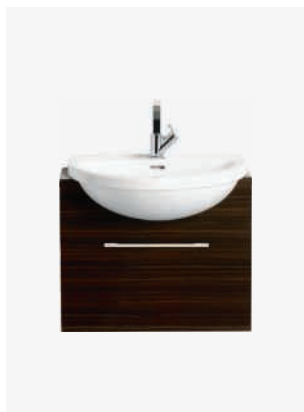

Semi Recessed Basin

PZW361 1 Taphole Basin **£159**

Use with Fresso 700 Vanity Units which are pre-cut for this basin.