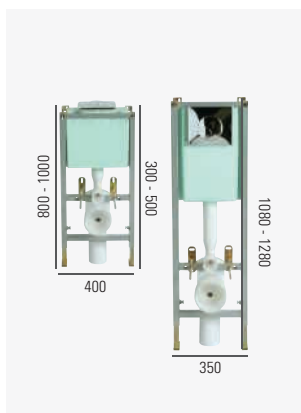

Wall Hung Frame & Concealed Cistern

- CFC33 Front Access Wall Hung Frame & Concealed Cistern Steel **£360**
- CFC34 Top Access Wall Hung Frame & Concealed Cistern Steel **£360**

These frames make a Wall Hung WC easier to install.

Frame depth 145 - 245mm.