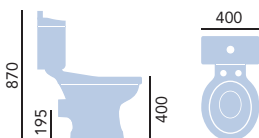

Bidet

PRHW03 1 Taphole Bidet **£200**