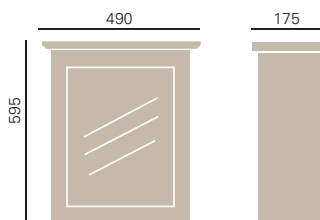

New **Curved 600m Wall Mirror**

KOA64	Oak	£225
KWA64	White Ash	£225
KOY64	Oyster (depicted)	£225
KGR64	Graphite	£225

Mirror has bevelled edges.