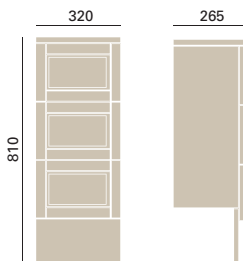

320mm Drawer Unit

KOA48	Oak	£390
KWA48	White Ash (depicted)	£350
KGR48	Graphite	£350
KOY48	Oyster	£350

Price includes choice of handle, see page 122.
Worktops and plinths are sold separately, see page 120 & 123.