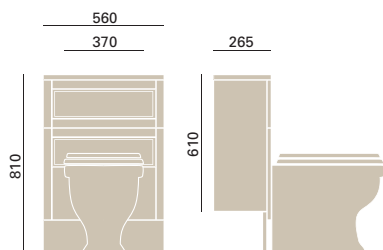

560mm WC Unit

KOA41	Oak	£420
KWA41	White Ash (depicted)	£330
KGR41	Graphite	£330
KOY41	Oyster	£330

Worktops and plinths are sold separately, see pages 120 & 123.