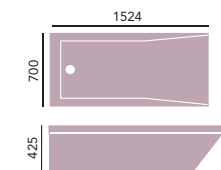

Venice
Acrylic Single Ended

1700 x 700mm
No taphole

£320
BVEW01

1700 x 700mm Solid Skin

£390
BVEW01SS

Modern, squared-off design, ideal companion to Venice Block Basins and Zaar Suite. Please order panels separately.

Internal length 1565mm
Internal width 500mm
Height (min) 425mm
Overflow to waste 310mm
Water capacity 202ltr