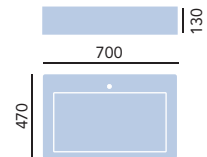

700 Block Basin

PVN701 1 Taphole Basin **£395**

Use with Fresso 700 Drawer Unit only.