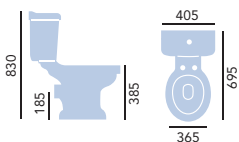

Close Coupled Comfort Height WC & Portrait Cistern

- PBWC00 Comfort Height WC **£239**
- PBW02 Portrait Cistern **£195**

Price includes single flush Chrome push button and fittings. The comfort pan is 65cm taller than the standard WC.