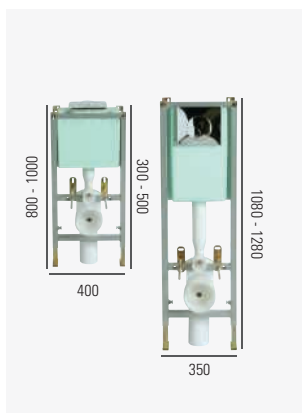

Wall Hung Frame & Concealed Cistern

Front Access Wall Hung Frame & Concealed Cistern
CFC33 Steel **£360**

Top Access Wall Hung Frame & Concealed Cistern
CFC34 Steel **£360**

These frames make a Wall Hung WC easier to install.

Frame depth 145 - 245mm.