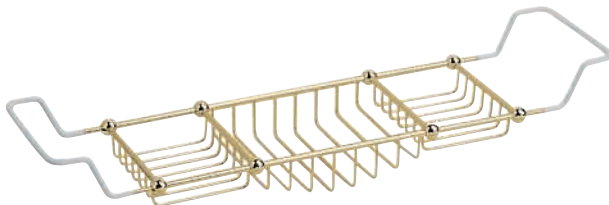

Bath Rack

AHA11 Vintage Gold **£120**
Height 82mm
Width 664mm
Depth 198mm