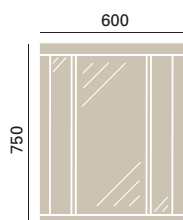

Wall Cabinet

FHOA51
FHW51

Oak
Walnut

£575
£575

Price includes choice of handle, see page 122.