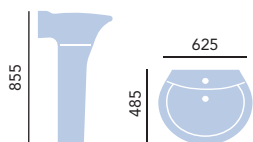

Wall Hung Cloakroom Basin & Pedestal Unit

PKW071 1 Taphole Basin **£180**

Cloakroom basin with integrated pedestal. Easy to install.