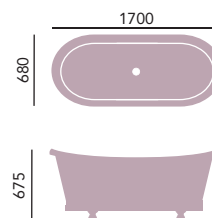

Porto Santo Bateau Freestanding

Cast Iron Double Ended

1700 x 680mm
No taphole

BRT89

Including Porto Santo Feet
Cast Iron

£2484

Including Porto Santo Feet
Chrome

£2584

Price includes bath and feet.

No taphole bath with Porto Santo feet shown.

Bath shown in black for illustration purposes only.

Internal length	1620mm
Internal width	585mm
Height inc feet	675mm
Weight	129kg
Overflow to waste	390mm
Water capacity	215ltr