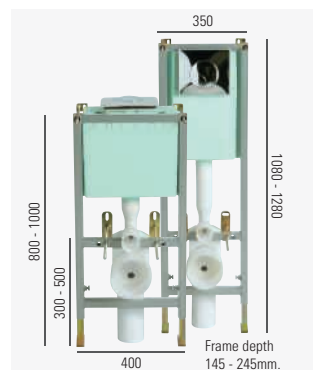

Wall Hung WC

PCPWW00 WC **£150**

Use with Wall Hung Frame to simplify the installation.

Wall Hung Frame & Concealed Cistern

CFC33 Front Access Wall Hung Frame & Concealed Cistern

Steel **£360**

CFC34 Top Access Wall Hung Frame & Concealed Cistern

Steel **£360**

These frames make a Wall Hung WC easier to install.