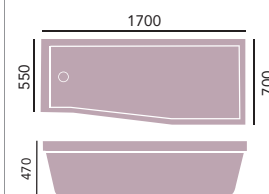

New Victoria
Acrylic Super Deep

1800 x 800mm
2 taphole

£499
BCS00

Please order panels separately.

Internal length 1530mm
Internal width 580mm
Height 460mm
Overflow to waste 375mm
Water capacity 225ltr