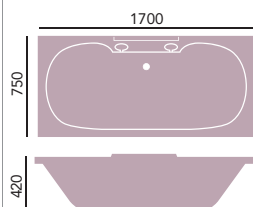

Belmonte
Acrylic Single Ended

1700 x 700mm
No taphole

£289
BBMW01

Please order panels separately.

Internal length	1480mm
Internal width	570mm
Height	420mm
Overflow to waste	325mm
Water capacity	200ltr