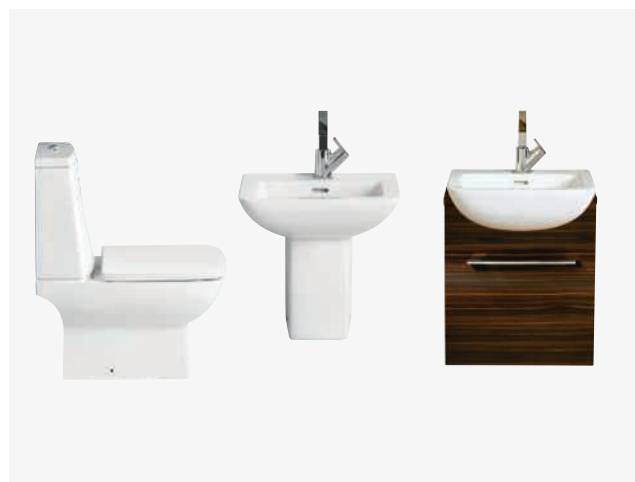

Sonic Square

Clean and modern, with two cloakroom basin options and a close coupled WC

For our complete range of Sonic Square sanitaryware see page 80

Easy Plumb Close Coupled WC	£245 PSOWS00E
Portrait Cistern (Single flush)	£150 PZW01
Cloakroom Basin 1 taphole	£173 PSOWS071
Pedestal	£91 PSOW09
Cloakroom Basin (Semi-Recessed) 1 taphole	£190 PSOWS371

For use with Fresso 500 Wall Hung Vanity Unit see page 126