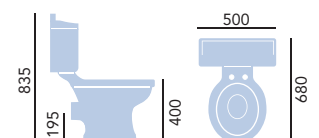

Rhyland

Simply styled this is an excellent master bedroom, ensuite or cloakroom solution.

Basin & Pedestal

PRHW05 2 Taphole Basin **£110**
PRHW09 Pedestal **£72**

Cloakroom Basin & Pedestal

PRHW071 1 Taphole Basin **£95**
PRHW07 2 Taphole Basin **£95**
PRHW09 Pedestal **£72**

Can be wall mounted with brackets supplied or paired with a Rhyland pedestal

Finishing Touches

Rhyland is one of our most versatile designs with a huge range of options to fit any size of bathroom or cloakroom. Be sure to add taps and accessories to complete the look.

We developed the Heritage range of accessories to match our more traditional suites such as Rhyland. This tumbler holder is just one of many pieces available.

See page 178.

Rhyland taps and wastes are a natural partner for Rhyland sanitaryware with classic Victorian detailing concealing modern brassware technology.

See page 144.

Find out more at www.heritagebathrooms.com

Back to Wall WC

PRHWF00 WC **£191**

Use with Heritage WC Seat. Use with Classic 640 or 560 WC Units or stud wall.

Close Coupled WC & Landscape Cistern

PRHW00 WC **£150**
PRHW01 Landscape Cistern **£157**

Use with Heritage WC Seat. Price includes fittings and lever of your choice.