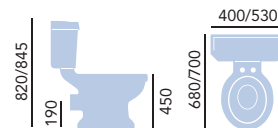

Heritage Soft Close WC Seat

Soft Close Chrome Finish Hinge

- BLK101S *New* Black **£99**
- KOY101S Oyster **£99**
- KGR101S Graphite **£99**
- FWA101S White Ash **£99**
- HWG101S White Gloss **£99**
- GW101S Walnut **£99**
- FOA101S Oak **£125**

Thermoset Plastic

- AWG101S White/ Stainless Steel **£89**

Hinge adjusts and seat will fit all British Standard WCs. All Soft Close seats have chrome finish hinges.