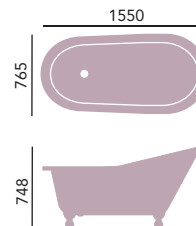

Hampshire Freestanding
Cast Iron Slipper

1700 x 780mm
2 taphole
No taphole

BRT25
BRT05

Including Heritage Feet
Cast Iron

£2354
+BRT08

Including Heritage Feet
Chrome

£2464
+BRT13

Including Imperial Feet
Cast Iron

£2464
+BRT28

Including Imperial Feet
Chrome

£2564
+BRT33

Price includes bath and feet.
2 taphole bath with Imperial Feet shown.

Bath shown in black for illustration purposes only.

Internal length 1548mm
Internal width 608mm
Height inc. feet 820mm
Weight 133kg
Overflow to waste 385mm
Water capacity 190ltr

Kent Freestanding
Cast Iron Slipper

1550 x 765mm
2 taphole
No taphole

BRT27
BRT07

Including Heritage Feet
Cast Iron

£1914
+BRT08

Including Heritage Feet
Chrome

£2024
+BRT13

Including Imperial Feet
Cast Iron

£2024
+BRT28

Including Imperial Feet
Chrome

£2124
+BRT33

Price includes bath and feet.
2 taphole bath with Imperial Feet shown.

Bath shown in black for illustration purposes only.

Internal length 1375mm
Internal width 612mm
Height inc. feet 748mm
Weight 110kg
Overflow to waste 333mm
Water capacity 190ltr