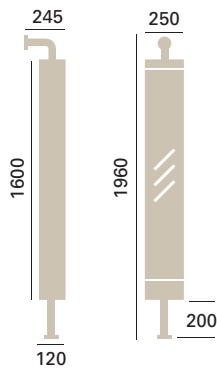

250mm Large Rotating Mirror Unit

FFWG28 White Gloss £340
FFZ28 Dark Zebrano £340

Wall to floor fixing.

250mm Small Rotating Mirror Unit

FFWG96 White Gloss £279
FFZ96 Dark Zebrano £279

Wall to worktop fixing.