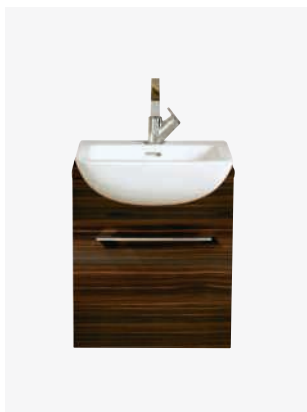

Semi Recessed Cloakroom Basin
PSOWS371 1 Taphole Basin **£190**

Use with Fresso 500 Vanity Units which are pre-cut for this basin.