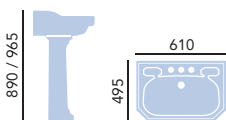

### Standard Basin & Pedestal

- PGRW051 1 Taphole Basin **£265**
- PGRW05 2 Taphole Basin **£265**
- PGRW053 3 Taphole Basin **£265**
- PGRW09 Pedestal **£125**
- PGRW10 Tall Pedestal **£149**