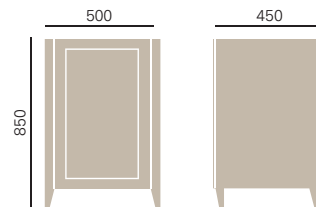

New Single Door Mirrored Wall Cabinet

KOA65	Oak	£395
KWA65	White Ash	£395
KOY65	Oyster (depicted)	£395
KGR65	Graphite	£395

Price includes choice of handles, see page 122.
Mirror has bevelled edges.