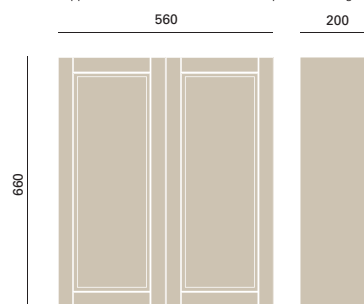

560mm Wall Cabinet

KOA31	Oak	£290
KWA31	White Ash (depicted)	£220
KGR31	Graphite	£220
KOY31	Oyster	£220

Price includes choice of handle, see page 122.
Door supplied loose and can be fitted to open left or right.