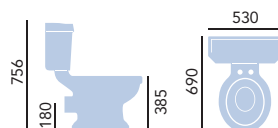

### Close Coupled Standard Height WC & Landscape Cistern

- PGRW00 WC **£287**
- PGDW01 Landscape Cistern **£190**

Prices include fittings and a lever of your choice. Pictured here with the Deco Cistern Lever.