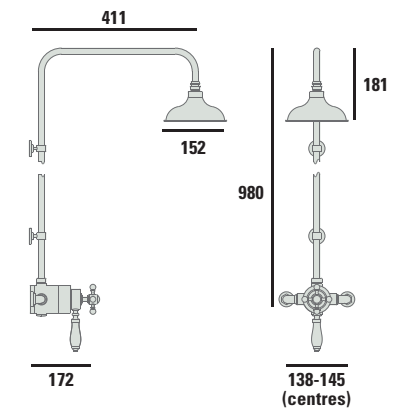

**Heritage**

*Deluxe Valve with Fixed Kit*

SHDDUAL01 Chrome **£775**  
SHDDUAL02 Vintage Gold **£883**

Valve type: Thermostatic	Flow rate open outlet: 10.5 l/m at 0.2 bar Flow rate is without hose/showerhead
Operation: Dual control	Plumbing system: All, preferably balanced
Connection inlet: 15mm compression elbows	Temperature: Preset 43°C
Connection outlet: G1/2"	Surface mounted: Yes
Working pressure range: 0.1 - 5.0 bar	Recessed: No
Working pressure range is with hose/showerhead	