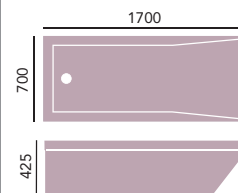

SOLID SKIN
Extra membrane of specially formulated reinforcement