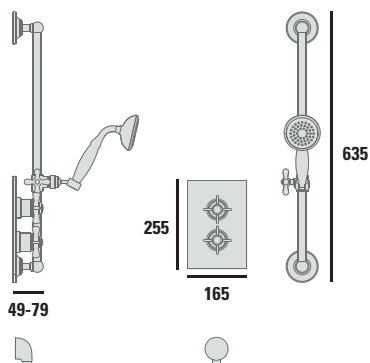

Dorchester

Concealed Valve with Deluxe Fixed Kit

SDCDUAL02 Chrome **£525**
SDCDUAL05 Vintage Gold **£675**

Valve type: Thermostatic
Operation: Dual control
Connection inlet: 15mm compression elbows with 150mm centres
Connection outlet: 15mm compression
Working pressure range: 0.1 - 5.0 bar
Flow rate: 9.0 l/m at 0.2 bar
Flow rate is without hose/showerhead

Plumbing system: All, preferably balanced
Temperature: Preset max 42°C
Surface mounted: No
Recessed: Yes
Minimum fitting depth 45mm
Hose outlet included
Ceramic Disc