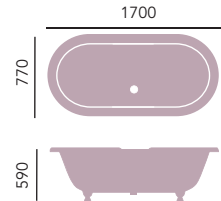

+BRT82

**£1924**

+BRT84

Price includes bath and feet.  
2 taphole bath with Imperial Feet shown.

Bath shown in black for illustration purposes only.

Internal length 1562mm  
Internal width 602mm  
Height inc. feet 590mm  
Weight 130kg  
Overflow to waste 350mm  
Water capacity 200ltr