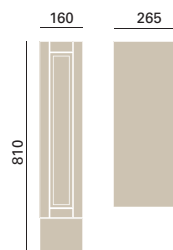

160mm Base Unit

KOA80	Oak	£240
KWA80	White Ash (depicted)	£210
KGR80	Graphite	£210
KOY80	Oyster	£210

Price includes choice of handle, see page 122. Worktops and plinths are sold separately, see pages 120 & 123. Door supplied loose and can be fitted to open left or right.