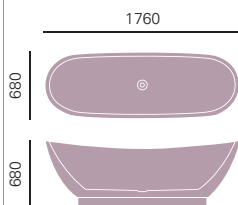

Kharine

Freestanding Slipper Acrylic

1590 x 700mm
No taphole

£1895
BKFSW01

Chrome clicker waste and overflow is included.
Use with freestanding bath taps only.

Height max 780mm
Weight 34kg
Overflow to waste 325mm
Water capacity 216ltr

New Penhallam

Freestanding Double Ended Slipper Acrylic

1700 x 720mm
No taphole

£1950
BPEFSW00

Chrome clicker waste and overflow is included.
Use with freestanding bath taps only.

Height max 720mm
Weight 40kg
Overflow to waste 370mm
Water capacity 190ltr

New Merrivale

Double Ended Freestanding Acrylic

1760 x 680mm
No taphole

£1550
BMEFSW00

Chrome clicker waste and overflow is included.
Use with freestanding bath taps only.

Height max 680mm
Weight 37kg
Overflow to waste 380mm
Water capacity 170ltr

Blenheim

Freestanding Double Ended Acrylic

1800 x 850mm
No taphole

£1800
BHPFSW01

For use with freestanding taps only.
Chrome clicker waste and overflow is included.

Height 585mm
Weight 43kg
Overflow to waste 425mm
Water capacity 190ltr