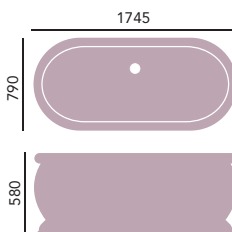

New Orford
Freestanding Acrylic Double Ended Slipper

1700 x 740mm
No taphole

£1600
BORFSW00

Chrome clicker waste and overflow is included.
Use with freestanding bath taps only.

Height max 700mm
Weight 60kg
Overflow to waste 370mm
Water capacity 190ltr