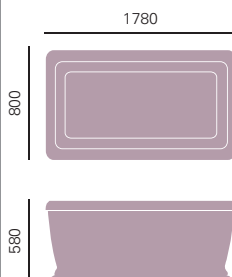

Lustre for life

All our acrylic baths are guaranteed for 25 years. A long time. Every bath is sprayed with glass reinforced plastic (GRP) for steel-like strength and durability. None of that flexing you notice in cheaper acrylic baths. They look great too. Heritage baths are buffed to perfection. Each bath is polished by hand and has to pass our 'lustre metre' test for shine and gleam. Yes, we really do have a lustre metre. Our Solid Skin baths – look out for the logo – have an extra membrane to improve rigidity and heat retention so your bath water stays hotter for longer. Bath time is precious so the longer you can linger the better.

Good To Know

- Manufactured using CE and EN approved cast acrylic to CE standard approval
- European white acrylic – a standardised colour to match other bathroom products perfectly
- 5mm thick internal and external sheets

heritagebathrooms.com