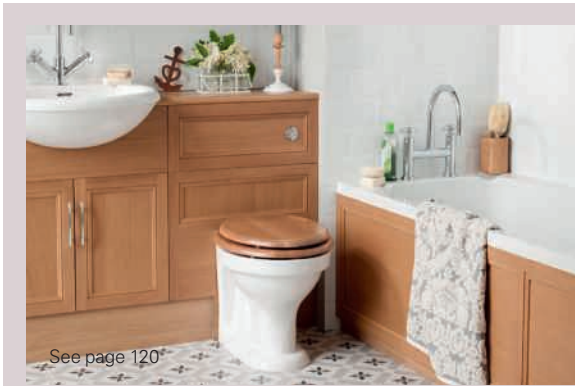

See page 120

Complete the look

Our quality collection of wood finish bath panels bring warmth and luxury to your bathroom. Available in a choice of five colours; Walnut, Oak (shown here), Oyster, Graphite and White Ash, the panels colour match with furniture from our Classic and Heritage furniture collections. See page 120 for more details.

heritagebathrooms.com