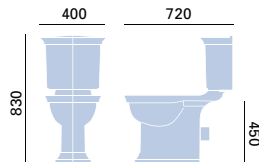

Low-level WC & Cistern

PHPWC00 WC **£280**
PHPW01L Low-level Cistern **£250**

Prices include fittings and lever of your choice.

Low-level Flush Pack

CC02 Chrome **£150**
CA02 Vintage Gold **£175**