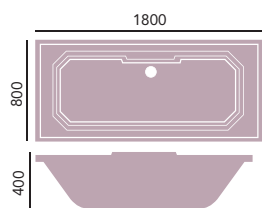

Granley
Acrylic Single Ended

1700 x 700mm
2 taphole

£285
BGDW02

Internal length	1470mm
Internal width	540mm
Height	430mm
Overflow to waste	285mm
Water capacity	200ltr

Please order panels separately.