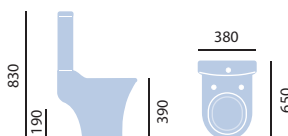

Wall Hung WC

PKWWW0 WC **£190**

Use with Kharine Soft Close WC Seat. Use with Wall Hung Frame and Concealed Cistern, see page 71.