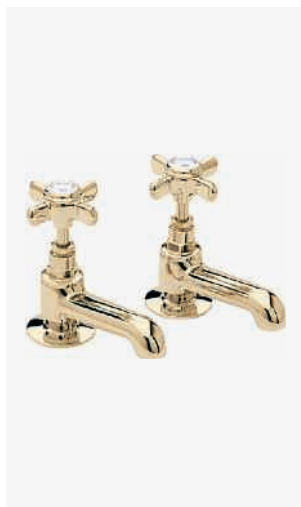

### Short Nose Basin Pillar Taps

TDCGS00 Vintage Gold **£90**

Spout projection	65mm
Full height	115mm
Min. operating pressure	0.1bar
Valve	Quarter turn ceramic disc

Taps with shorter spouts are ideal for small basins, such as the Dorchester and Granley Baby Basin.