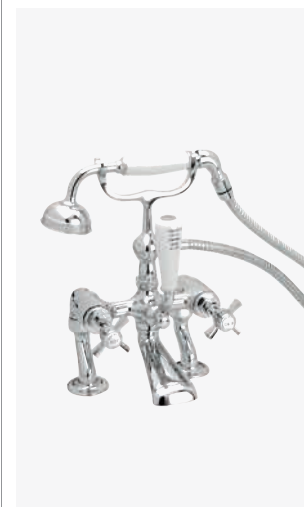

Bath Shower Mixer

TDCC02 Chrome **£299**

Spout projection 150-200mm
Full height 370mm
Hose length 1500mm
Inlet centres 100-200mm
Min. operating pressure 0.1 bar
Valve Quarter turn ceramic disc

Can be used with standpipes or shrouds on a freestanding bath. See page 148.