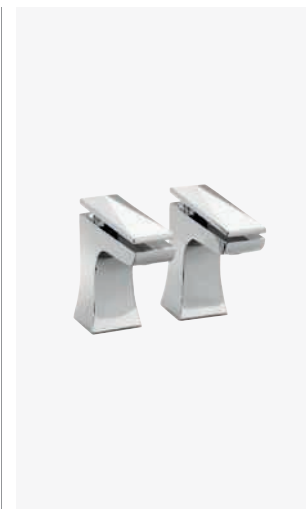

Basin Taps

THPC00 Chrome **£179**
Spout projection 80mm
Full height 97mm
Min. operating pressure 0.3bar
Valve Single lever ceramic disc