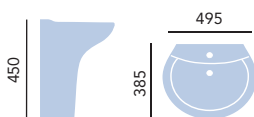

Kharine Soft Close WC Seat

PKW101S Chrome Finish Hinge **£115**

Only suitable for use with Kharine WC.