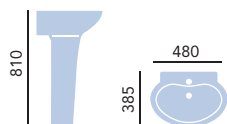

Close Coupled WC & Cistern

PCP4W00 WC **£110**
PCPW01 Cistern **£120**

Internal overflow only. Use with Caprieze or Heritage WC Seat. Price includes dual flush Chrome push button and fittings.