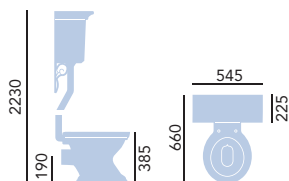

REALWOOD LIFESTYLE See page 193 for details