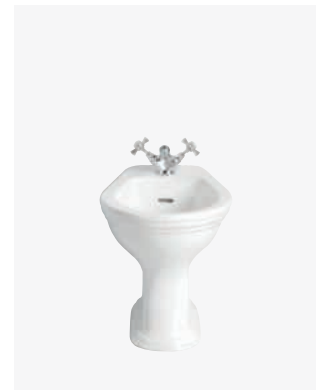

Bidet

- PDW03 1 Taphole **£275**