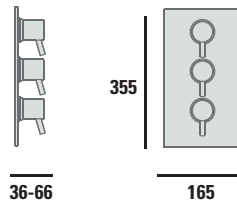

Orbit Dual Control Recessed Valve with Integral Stopcocks

SOC11 Chrome **£389**

Concealed valve suitable for use with a Fixed Head and Flexible Kit.

Contemporary Fixed Head

CONKIT01 Chrome **£185**