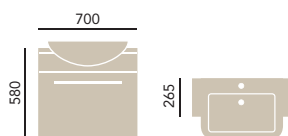

700mm Mirror

FFWG44	White Gloss	£169
FFZ44	Dark Zebrano	£169

700mm Mirror Wall Cabinet

FFWG51	White Gloss	£365
FFZ51	Dark Zebrano	£365

Ideal companion piece to Fresso 700 Vanity Unit.

700mm Vanity Unit

FFWG42	White Gloss	£430
FFZ42	Dark Zebrano	£430

Unit is pre-cut to fit all Heritage Medium Semi-Recessed Basins. Continuous worktops available in all finishes, see page 177. Our recessed basins are only suitable for Heritage furniture.

700mm Wall Hung Vanity Unit

FFWG89	White Gloss	£430
FFZ89	Dark Zebrano	£430

Unit is pre-cut to fit all Heritage Medium Semi-Recessed Basins. Drop down door. Our recessed basins are only suitable for Heritage furniture.

Lifestyle™ finishes

Available in two rich Lifestyle™ finishes. Naturally durable and designed to withstand the everyday use of a busy household.

Soft close luxury

Soft close doors and drawers are standard. Handles are included.

Strong and eco friendly

Wrapped 20mm fascia and 18mm carcasses for strength and longevity. All timber is sourced from sustainable forests.

heritagebathrooms.com