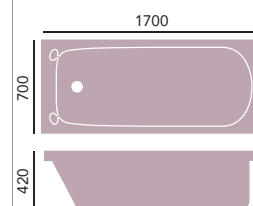

Dorchester
Acrylic Single Ended

1700 x 700mm
2 taphole
1700 x 700mm Solid Skin
2 taphole

£285
BDW05

£355
BDW00SS

Bath has two plain soap dishes and plain internal rim. Please order panels separately.

Internal length	1510mm
Internal width	590mm
Height	400mm
Overflow to waste	315mm
Water capacity	200ltr