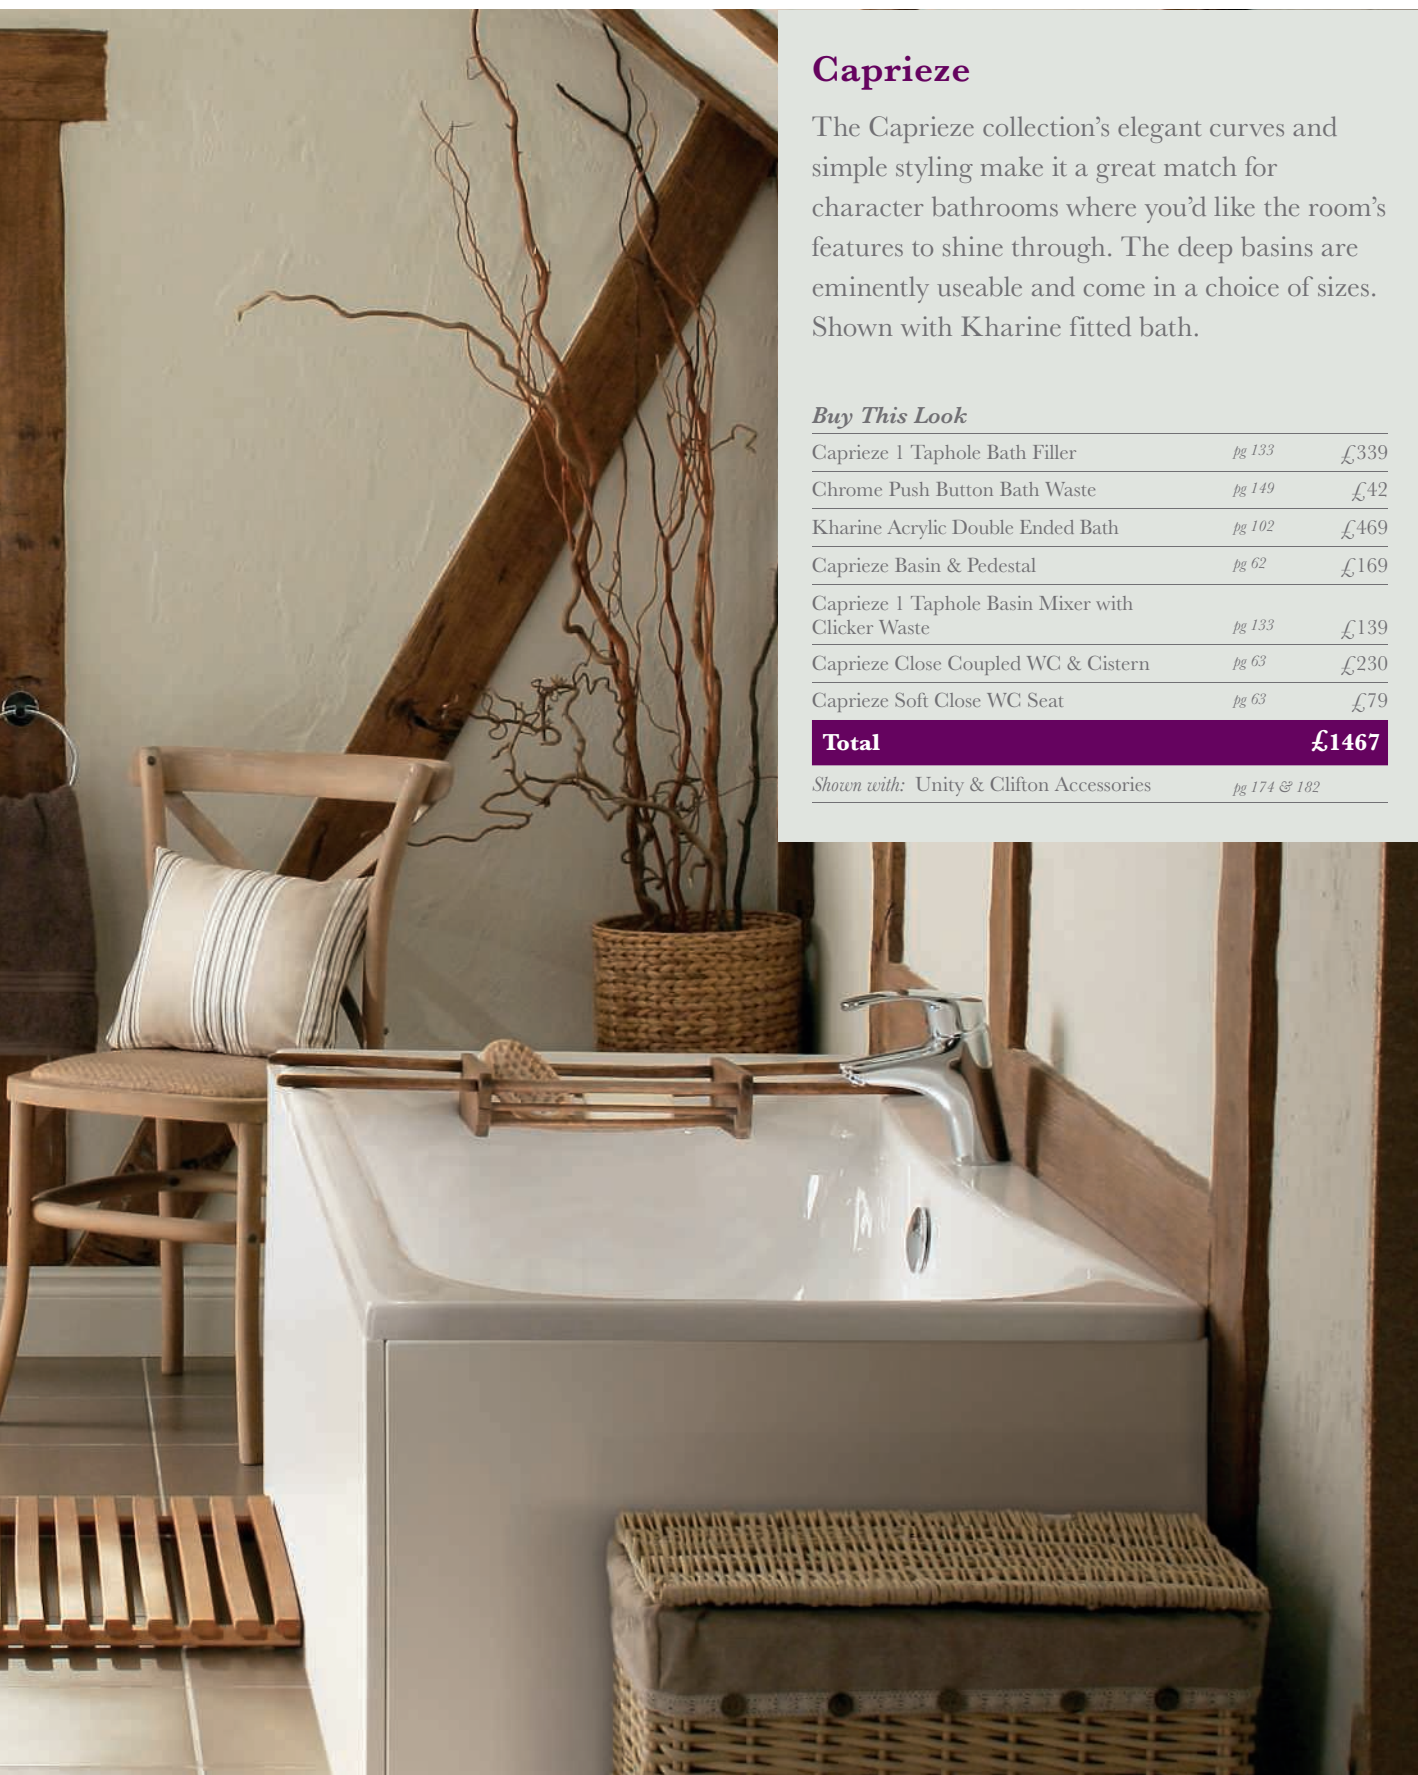

Caprieze

The Caprieze collection's elegant curves and simple styling make it a great match for character bathrooms where you'd like the room's features to shine through. The deep basins are eminently useable and come in a choice of sizes. Shown with Kharine fitted bath.

Buy This Look

Caprieze 1 Taphole Bath Filler	pg 133	£339
Chrome Push Button Bath Waste	pg 149	£42
Kharine Acrylic Double Ended Bath	pg 102	£469
Caprieze Basin & Pedestal	pg 62	£169
Caprieze 1 Taphole Basin Mixer with Clicker Waste	pg 133	£139
Caprieze Close Coupled WC & Cistern	pg 63	£230
Caprieze Soft Close WC Seat	pg 63	£79

Total **£1467**

Shown with: Unity & Clifton Accessories *pg 174 & 182*