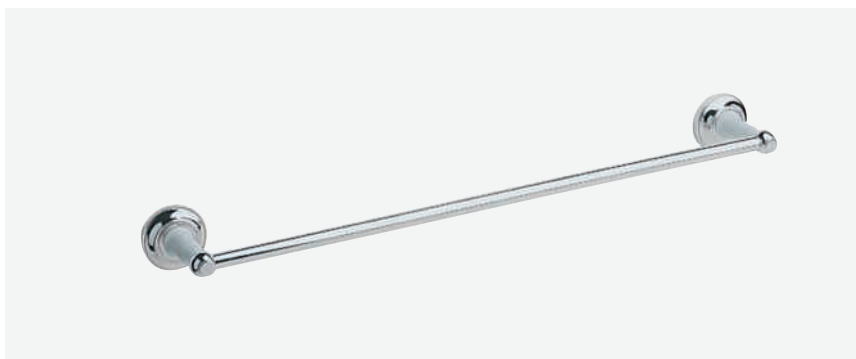

Towel Rail

ACC06	Chrome	£45
Height	65mm	
Width	680mm	
Depth	100mm