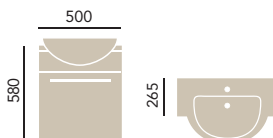

300mm Wall Hung Base Unit

FFWG92	White Gloss	£315
FFZ92	Dark Zebrano	£315

Doors can be hung to open left or right.