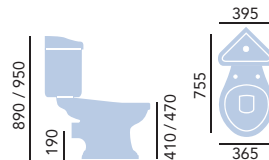

Close Coupled WC & Corner Cistern

- PDW00 Standard Height WC **£225**
- PDWC00 Comfort Height WC **£296**
- PDW04 Corner Cistern **£232**

The comfort pan is 60mm higher than the standard WC. Prices include dual flush Chrome push button and fittings.

Corner Basin

- PDW11 2 Taphole Basin **£200**

Ornate Brackets

- CPC30 Chrome **£80**
- CPA30 Vintage Gold **£95**