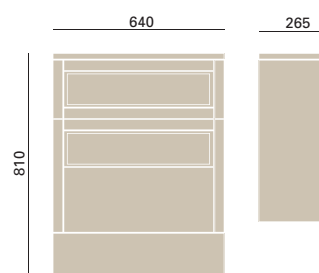

640mm Vanity Unit

KOA42	Oak	£470
KWA42	White Ash (depicted)	£390
KGR42	Graphite	£390
KOY42	Oyster	£390

Price includes an adjustable shelf and a choice of handle, see page 122. Worktops and plinths are sold separately, see page see pages 120 & 123. Unit is pre-cut to fit all Heritage Medium Semi-Recessed basins.

500mm Vanity Unit

KOA56	Oak	£430
KWA56	White Ash (depicted)	£360
KGR56	Graphite	£360
KOY56	Oyster	£360

Price includes an adjustable shelf and a choice of handle, see page 122. Worktops and plinths are sold separately, see pages 120 & 123. Door supplied loose and can be fitted to open left or right. Unit is pre-cut to fit all Heritage Cloakroom basins.

640mm WC Unit

KOA43	Oak	£440
KWA43	White Ash (depicted)	£360
KGR43	Graphite	£360
KOY43	Oyster	£360

Worktops and plinths are sold separately, see pages 120 & 123.

560mm WC Unit

KOA41	Oak	£420
KWA41	White Ash (depicted)	£330
KGR41	Graphite	£330
KOY41	Oyster	£330

Worktops and plinths are sold separately, see pages 120 & 123.

320mm Base Unit

KOA92	Oak	£310
KWA92	White Ash (depicted)	£290
KGR92	Graphite	£290
KOY92	Oyster	£290

Price includes choice of handle, see page 122. Worktops and plinths are sold separately, see pages 120 & 123. Door supplied loose and can be fitted to open left or right.

160mm Base Unit

KOA80	Oak	£240
KWA80	White Ash (depicted)	£210
KGR80	Graphite	£210
KOY80	Oyster	£210

Price includes choice of handle, see page 122. Worktops and plinths are sold separately, see pages 120 & 123. Door supplied loose and can be fitted to open left or right.