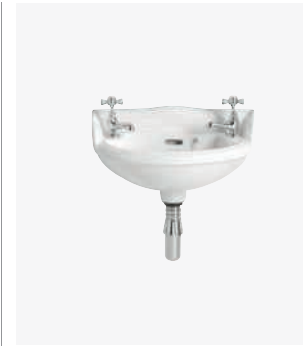

Baby Basin

- PDW08 2 Taphole Basin **£129**

Baby Basins wall mounted only (wall brackets supplied). Use with Dorchester Short Nose Pillar Taps, see page 134.