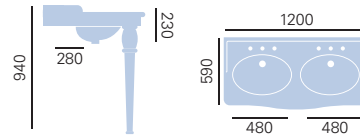

High Level WC & Cistern

- PVEWC00 WC **£280**
- PVEW02 High Level Cistern **£300**

High Level Flush Pack

- CC03 Chrome **£350**
- CA03 Vintage Gold **£395**

High Level Coupling Kit

- CKVEW00 Ceramic **£63**

Use with Heritage WC Seat.