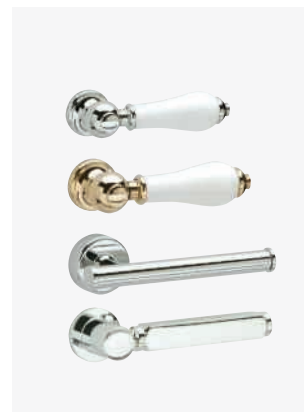

### Cistern Levers

Heritage Cistern Lever  
CPC00 Chrome **£16.50**  
CPA00 Vintage Gold **£19**

Shaker Lever  
CBC01 Chrome **£16.50**

Deco Cistern Lever  
CDC01 Chrome **£16.50**

Cistern lever of your choice supplied when you order a close coupled, low level or concealed (CFC30) cistern.