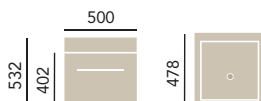

Wall Hung Vanity Unit

FFWG29	White Gloss	£300
FFZ29	Dark Zebano	£300

Use with Zaar Slab Basin only (see page 85 for details). Door can be hung to open left or right.