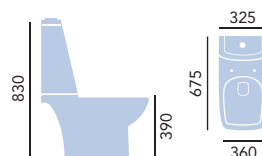

### Easy Plumb Close Coupled WC

- PSOWS00E WC **£245**
- PZW01 Cistern **£150**

Use with Sonic Square Soft Close WC Seat. Price includes single flush Chrome push button and fittings. Allows access for plumbing in tight spaces.