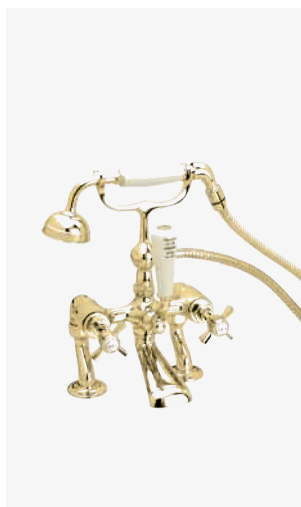

Bath Shower Mixer

TDCG02 Vintage Gold **£375**

Spout projection	150-200mm
Full height	370mm
Hose length	1500mm
Inlet centres	100-200mm
Min. operating pressure	0.1 Bar
Valve	Quarter turn ceramic disc

Can be used with standpipes or shrouds on a freestanding bath. See page 148.