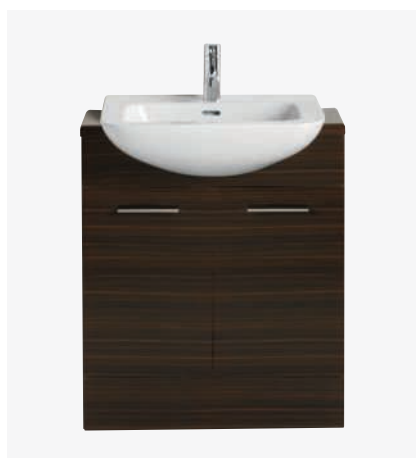

### 700mm Mirror Wall Cabinet

FFWG51	White Gloss	<b>£365</b>
FFZ51	Dark Zebrano	<b>£365</b>

Ideal companion piece to Fresso 700 Vanity Unit.