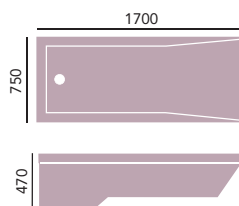

Venice
Acrylic Double Ended

1700 x 750mm
No taphole

£469
BVEDW00

1700 x 750mm
Solid Skin
No taphole

£540
BVEDW00SS

Modern, squared-off design, ideal companion to Venice Block Basins and Zaar Suite. Please order panels separately.

Internal Length 1600mm
Internal Width 600mm
Height (min) 470mm
Overflow to waste 370mm
Water capacity 200ltr