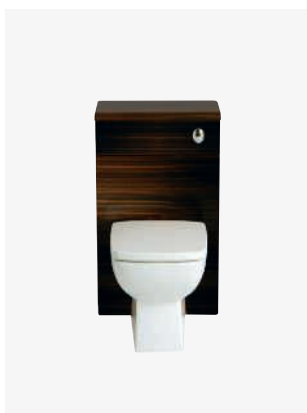

Back to Wall WC
PSOWSF00 WC **£230**

Use with Fresso 500 WC Unit or stud wall. Use with Sonic Square WC Seat.