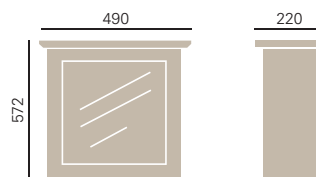

New Curved Tall Boy

KOA60	Oak	£865
KWA60	White Ash	£865
KOY60	Oyster (depicted)	£865
KGR60	Graphite	£865

Price includes choice of handles, see page 122.

New Straight Free Standing Storage Unit

KOA73	Oak	£550
KWA73	White Ash	£550
KOY73	Oyster (depicted)	£550
KGR73	Graphite	£550

Price includes choice of handles, see page 122.

New Straight Tall Boy

KOA61	Oak	£835
KWA61	White Ash	£835
KOY61	Oyster (depicted)	£835
KGR61	Graphite	£835

Price includes choice of handles, see page 122.

New Double Door Mirrored Wall Cabinet

KOA62	Oak	£475
KWA62	White Ash	£475
KOY62	Oyster (depicted)	£475
KGR62	Graphite	£475

Price includes choice of handles, see page 122.
Mirror has bevelled edges.

New Curved Free Standing Storage Unit

KOA72	Oak	£595
KWA72	White Ash	£595
KOY72	Oyster (depicted)	£595
KGR72	Graphite	£595

Price includes choice of handles, see page 122.

New Single Door Mirrored Wall Cabinet

KOA65	Oak	£395
KWA65	White Ash	£395
KOY65	Oyster (depicted)	£395
KGR65	Graphite	£395

Price includes choice of handles, see page 122.
Mirror has bevelled edges.