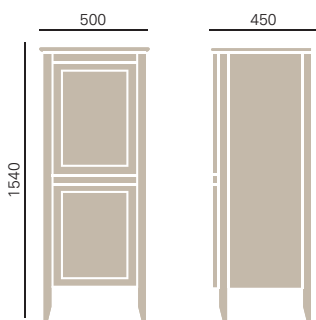

New Curved Tall Boy

KOA60	Oak	£865
KWA60	White Ash	£865
KOY60	Oyster (depicted)	£865
KGR60	Graphite	£865

Price includes choice of handles, see page 122.

New Straight Free Standing Storage Unit

KOA73	Oak	£550
KWA73	White Ash	£550
KOY73	Oyster (depicted)	£550
KGR73	Graphite	£550

Price includes choice of handles, see page 122.