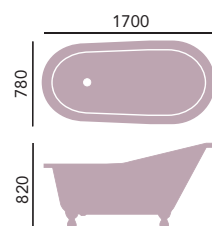

Bath shown in black for illustration purposes only.

Internal length 1548mm  
Internal width 608mm  
Height inc. feet 820mm  
Weight 133kg  
Overflow to waste 385mm  
Water capacity 190ltr

**Kent Freestanding**  
*Cast Iron Slipper*