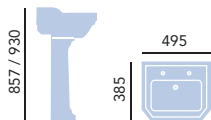

Cloakroom Basin & Pedestal

- PGRW071 1 Taphole Basin **£207**
- PGRW07 2 Taphole Basin **£207**
- PGRW09 Pedestal **£125**
- PGRW10 Tall Pedestal **£149**

Use with Granley Pedestal to hide pipework or wall mount with brackets supplied.

Baby Basin

- PGRW08 2 Taphole Basin **£149**

Wall mounted only (wall brackets supplied).