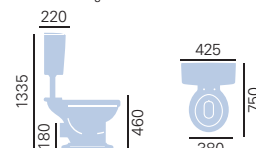

Prices include fittings and lever of your choice, see page 122.

**Low Level Flush Pack**

- CC02 Chrome **£150**
- CA02 Vintage Gold **£175**

**Low Level Coupling Kit**

- CKVEW00 Ceramic **£63**

Use with Heritage WC Seat.