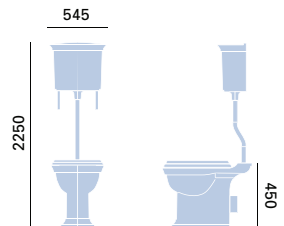

High-level Coupling Kit

CKHPW00 **£63**

REALWOOD LIFESTYLE See page 193 for details