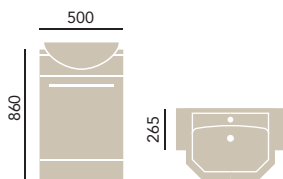

### 500mm Vanity Unit

FFWG56	White Gloss	<b>£384</b>
FFZ56	Dark Zebrano	<b>£384</b>

Unit is pre-cut to fit all Heritage Cloakroom Semi-Recessed Basins. Door can be hung to open left or right. Our recessed basins are only suitable for Heritage furniture.