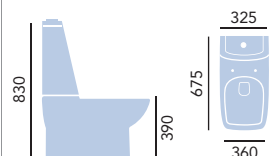

Close Coupled WC & Cistern

- PSOWS00 WC **£245**
- PZW01 Cistern **£150**

Internal overflow only. Use with Sonic Square Soft Close WC Seat. Price includes single flush Chrome push button and fittings.