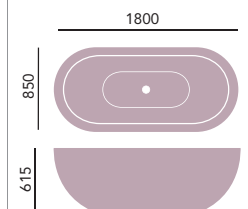

Sonic Square
*Freestanding Acrylic
Double Ended*

1730 x 780mm
No taphole

£1495
BSOWS00

For use with freestanding taps only.

Height	590mm
Weight	130kg
Overflow to waste	350mm
Water capacity	200ltr

Sonic
*Freestanding Acrylic
Double Ended*

1800 x 850mm
No taphole

£1495
BSOV00

For use with freestanding taps only.

Height	615mm
Weight	30kg
Overflow to waste	385mm
Water capacity	160ltr