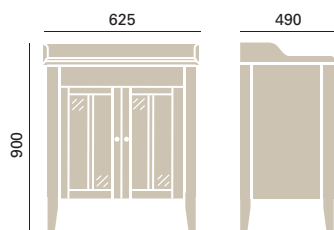

New Small Freestanding Storage Unit

KOA74 Oak **£595**
FHW74 Walnut **£595**

Price includes choice of handle, see page 122.