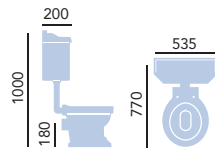

High Level WC & Cistern

PGRW0L	WC	£254
PGRW02	High Level Cistern	£334

High Level Flush Pack

CC01	Chrome	£350
CA01	Vintage Gold	£395

Prices include fittings. Shortening the length of the flushpipe may affect the efficiency of the flush.

Use with Heritage WC Seat.