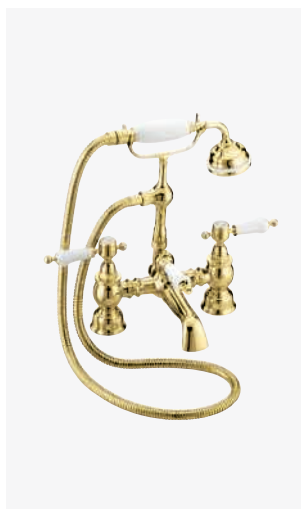

Bath Shower Mixer

TGRG02 Vintage Gold **£428**
Spout projection 140mm
Full height 307mm
Hose length 1500mm
Inlet centres 180mm
Min. operating pressure 0.2bar
Valve Quarter turn ceramic

Deck mounted.

Can be used with standpipes on a freestanding bath. See page 148.