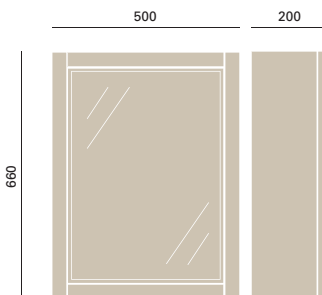

500mm Mirror Wall Cabinet

KOA37	Oak	£290
KWA37	White Ash (depicted)	£240
KGR37	Graphite	£240
KOY37	Oyster	£240

Price includes choice of handle, see page 122.
Door supplied loose and can be fitted to open left or right.