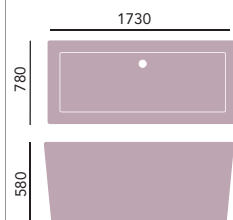

Sonic
*Freestanding Acrylic
Double Ended*

1800 x 850mm
No taphole

£1495
BSOV00

For use with freestanding taps only.

Height	615mm
Weight	30kg
Overflow to waste	385mm
Water capacity	160ltr