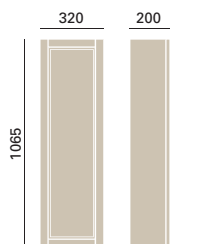

150mm Filler Panel

KOA12	Oak	£40
KWA12	White Ash (depicted)	£40
KGR12	Graphite	£40
KOY12	Oyster	£40