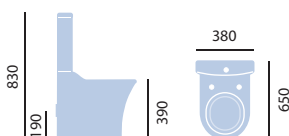

### Close Coupled WC & Cistern

PKW00 WC **£190**  
PKW01 Cistern **£160**

Use with Kharine Soft Close WC seat. Prices include dual flush Chrome push button and fittings. Back to wall design hides plumbing and is easy to clean.