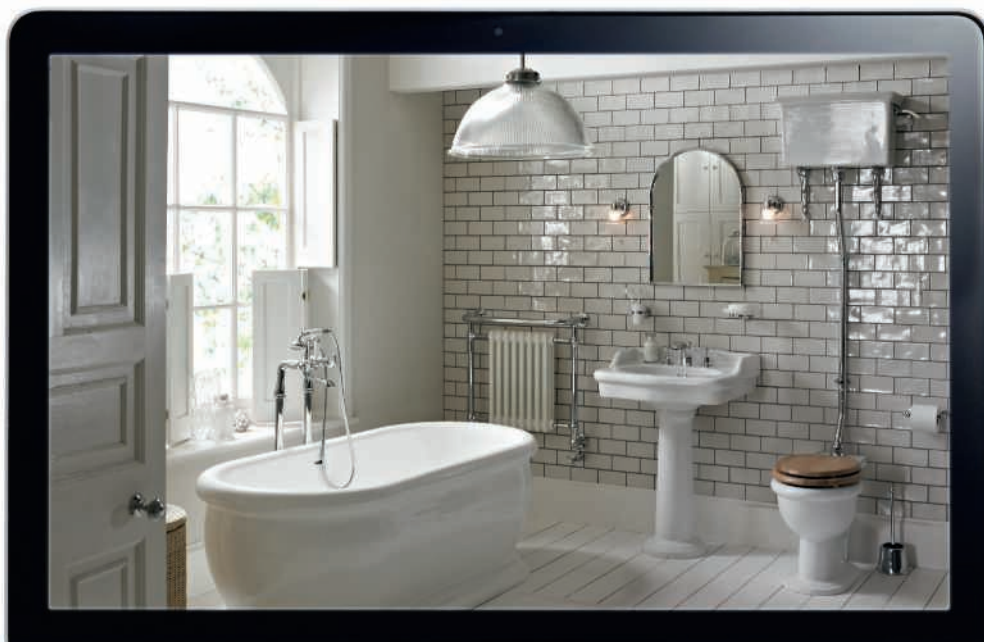

### Contemporary Flexible Kit

CONKIT03 Chrome **£99**

*Designed to inspire*

Visit

[heritagebathrooms.com](http://heritagebathrooms.com)

to find out more

Bring all of your ideas together  
with your very own pinboard at  
[www.heritagebathrooms.com](http://www.heritagebathrooms.com)

---

At Heritage, we know that putting together a bathroom design is a big job and there is a lot to think about.

It's also really enjoyable working out a scheme that fits your home design and your personality.