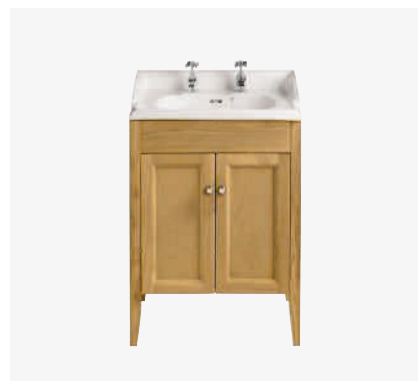

Freestanding Dorchester Square Vanity Unit

KOA34	Oak	£650
KWA34	White Ash	£650
KGR34	Graphite	£650
KOY34	Oyster	£650

Price includes choice of handle, see page 122. Use with Dorchester Square basin PVEW05F and PVEW053F, see page 65. Matching bath panels in 4 finishes available, see page 120.