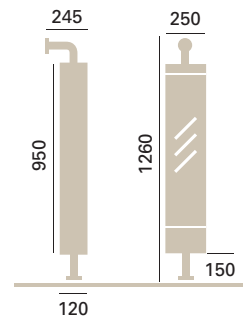

200mm Tall Mirror Unit

FFWG27 White Gloss £265
FFZ27 Dark Zebrano £265

Door can be hung to open left or right.

250mm Large Rotating Mirror Unit

FFWG28 White Gloss £340
FFZ28 Dark Zebrano £340

Wall to floor fixing.

250mm Small Rotating Mirror Unit

FFWG96 White Gloss £279
FFZ96 Dark Zebrano £279

Wall to worktop fixing.