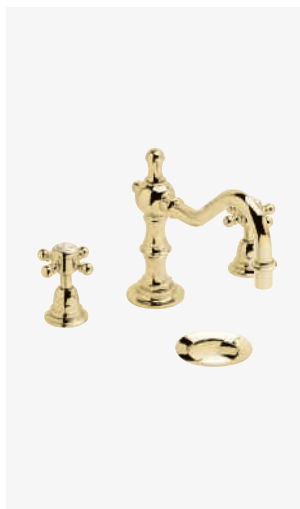

3 Taphole Swivel Spout Basin Mixer

THRG09 Vintage Gold **£428**

Spout projection	172mm
Full height	155mm
Min. operating pressure	0.4bar
Valve	Quarter turn ceramic disc

Spout swivels left to right.
Includes pop-up waste.