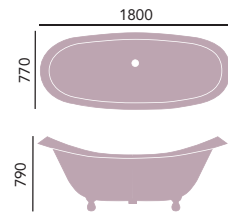

Price includes bath and feet.  
Use with Devon Bath Feet only.  
2 taphole bath with Devon feet shown here.

Bath shown in black for illustration purposes only.

Internal length 1645mm  
Internal width 610mm  
Height inc. feet 790mm  
Weight 134kg  
Overflow to waste 367mm  
Water capacity 190ltr