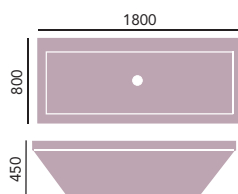

Modern, squared-off design, ideal companion to Venice Block Basins and Zaar Suite. Please order panels separately.

 Extra membrane of specially formulated reinforcement

Internal length 1695mm  
Internal width 640mm  
Height (min) 450mm  
Weight 25kg  
(33kg with Solid Skin)  
Overflow to waste 375mm  
Water capacity 220ltr