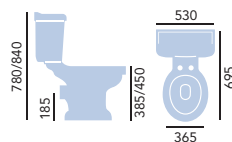

Back to Wall WC

- PBWF00 WC **£215**

Use with Heritage WC Seat. Use with Classic 560 or 640 WC Unit or stud wall.