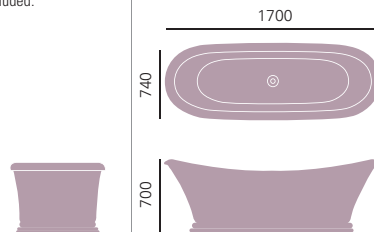

New Hadleigh
Double Ended Freestanding Acrylic

1780 x 800mm
No taphole

£1650
BHAFSW00

Chrome clicker waste and overflow is included.
Use with freestanding bath taps only.

Height max 580mm
Weight 65kg
Overflow to waste 370mm
Water capacity 190ltr