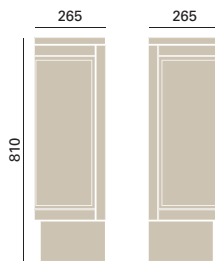

265mm Curved End Unit

KOA50	Oak	£390
KWA50	White Ash (depicted)	£390
KGR50	Graphite	£390
KOY50	Oyster	£390

Price includes choice of handle, see page 122.
Worktops and plinths are sold separately, see page 120 & 123.
Door supplied loose and can be fitted to open left or right.

640mm Mirror Wall Cabinet

KOA51	Oak	£420
KWA51	White Ash (depicted)	£350
KGR51	Graphite	£350
KOY51	Oyster	£350

Price includes choice of handle, see page 122.