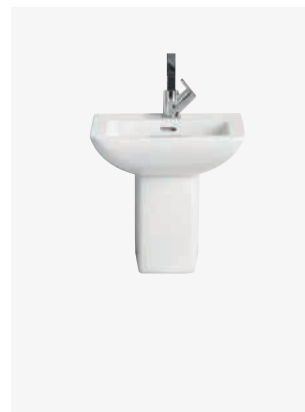

Cloakroom Basin & Pedestal

- PSOWS071 1 Taphole Basin **£173**
- PSOW09 Pedestal **£91**
- PSOWW09 Wall Hung Pedestal (depicted) **£91**

Wall hung basins can be set at the height which suits you.