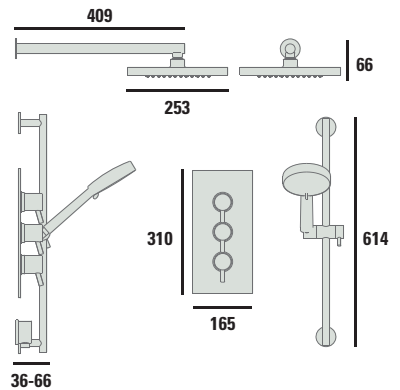

New Orbit

Dual Control with Fixed Head and Handset

SOCDUAL02 Chrome **£550**

Valve type: Thermostatic
Operation: Dual control
Connection inlet: 15mm compression elbows with 150mm centres
Connection outlet: 15mm compression
Working pressure range: 0.2 - 5.0 bar
Flow rate at 0.2 bar: 9.0 l/m from each stopcock, 12.9 l/m from both stopcocks together. Flow rate is without hose/showerhead

Plumbing system: All, preferably balanced
Temperature: Preset max 42°C
Surface mounted: No
Recessed: Yes
Minimum fitting depth 45mm
Hose outlet included
Ceramic Disc