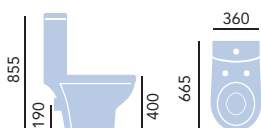

Back To Wall WC

PSOWF00 WC **£220**

Use with Fresso 500mm WC Unit or stud wall. Use with Sonic WC seat.