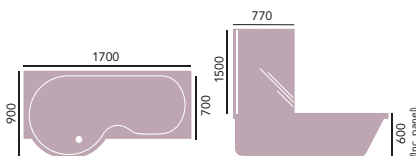

Internal length 1580mm  
Internal width (min) 580mm  
Internal width (max) 770mm  
Height (bath inc. panel) 600mm  
Overflow to waste 370mm  
Water capacity 220ltr

Left hand shown

**Venice**  
*Acrylic Showerbath*