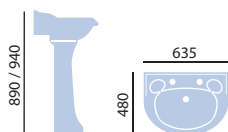

### Standard Basin & Pedestal

PDW051	1 Taphole Basin	<b>£249</b>
PDW05	2 Taphole Basin	<b>£249</b>
PDW053	3 Taphole Basin	<b>£249</b>
PDW09	Pedestal	<b>£120</b>
PDW10	Tall Pedestal	<b>£140</b>