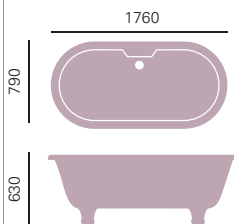

[heritagebathrooms.com](http://heritagebathrooms.com)

**Oban**

*Freestanding Acrylic Double Ended Roll Top*

1760 x 790mm with Chrome Feet **£905**  
2 taphole BOBW01 + BF0BC

Height 630mm  
Weight 39kg  
Overflow to waste 390mm  
Water capacity 205ltr