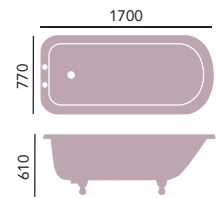

Internal length 1540mm  
Internal width 610mm  
Height inc. feet 610mm  
Weight 120kg  
Overflow to waste 390mm  
Water capacity 205ltr