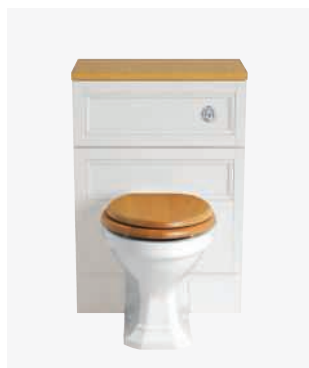

### Back to Wall WC

- PGRWF00 WC **£287**

Use with Heritage WC Seat. Use with Classic 640 or 560 WC Units or stud wall.