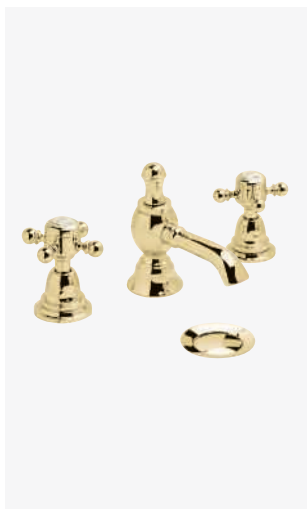

3 Taphole Basin Mixer

THRG06 Vintage Gold **£310**

Spout projection	97mm
Full height	120mm
Min. operating pressure	0.3bar
Valve	Quarter turn ceramic disc

Includes pop-up waste.