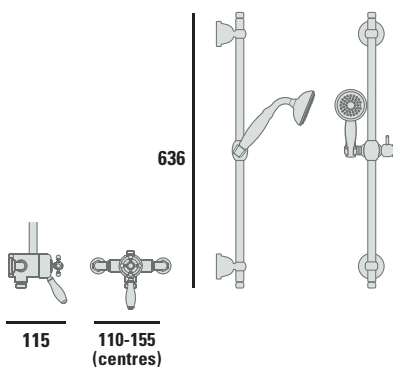

Rhyland

Mini Valve with Flexible Kit

SLCSINMIN02 Chrome **£334**
SLCSINMIN04 Vintage Gold **£395**

Valve type: Thermostatic
Operation: Sequential lever control
Connection inlet: 15mm compression elbows
Connection outlet: G1/2"
Working pressure range: 0.1 - 5.0 bar
Working pressure range is with hose/showerhead

Flow rate open outlet: 6.5 l/m at 0.1 bar
Flow rate is without hose/showerhead
Plumbing system: All, preferably balanced
Temperature: Preset 43°C
Surface mounted: Yes
Recessed: No
Inlet centres are flexible from 110mm - 155mm

Rhyland

Dual Control Mini Valve with Flexible Kit

SLCDUALMIN02 Chrome **£394**
SLCDUALMIN04 Vintage Gold **£470**

Valve type: Thermostatic
Operation: Dual control
Connection inlet: 15mm compression elbows
Connection outlet: G1/2"
Working pressure range: 0.1 - 5.0 bar
Working pressure range is with hose/showerhead

Flow rate open outlet: 6.5 l/m at 0.1 bar
Flow rate is without hose/showerhead
Plumbing system: All, preferably balanced
Temperature: Preset 43°C
Surface mounted: Yes
Recessed: No
Inlet centres are flexible from 110mm - 155mm

Rhyland

Mini Valve with Fixed Kit

SLCSINMIN01 Chrome **£360**
SLCSINMIN03 Vintage Gold **£430**

Valve Type: Thermostatic
Operation: Sequential lever control
Connection inlet: 15mm compression elbows
Connection outlet: G1/2"
Working pressure range: 0.1 - 5.0 bar
Working pressure range is with hose/showerhead

Flow rate open outlet: 6.5 l/m at 0.1 bar
Flow rate is without hose/showerhead
Plumbing system: All, preferably balanced
Temperature: Preset 43°C
Surface mounted: Yes
Recessed: No
Inlet centres are flexible from 110mm - 155mm