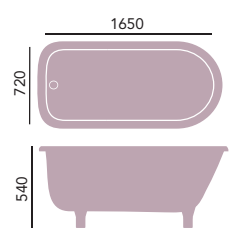

Oban

Freestanding Acrylic Double Ended Roll Top

1760 x 790mm with Chrome Feet **£905**
2 taphole BOBW01 + BF0BC

Height 630mm
Weight 39kg
Overflow to waste 390mm
Water capacity 205ltr

New Baby Oban

Freestanding Acrylic

1495 x 795mm with chrome feet **£825**
2 taphole BBOFSW00 + BFBOBC

Height max (inc Feet) 630mm
Weight 35kg
Overflow to waste 360mm
Water capacity 163ltr

New Grantham

Freestanding Acrylic Slipper

1550 x 670mm with chrome feet **£865**
No taphole BGRFSW00 + BFGRC

Height max 690mm
Weight 38kg
Overflow to waste 360mm
Water capacity 165ltr

Perth

Freestanding Acrylic Roll Top

1650 x 720mm with Chrome Feet **£905**
2 taphole BPHW01 + BFPHC

Height 540mm
Weight 35kg
Overflow to waste 330mm
Water capacity 185ltr