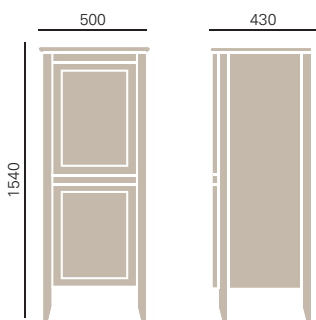

New Straight Tall Boy

KOA61	Oak	£835
KWA61	White Ash	£835
KOY61	Oyster (depicted)	£835
KGR61	Graphite	£835

Price includes choice of handles, see page 122.

New Double Door Mirrored Wall Cabinet

KOA62	Oak	£475
KWA62	White Ash	£475
KOY62	Oyster (depicted)	£475
KGR62	Graphite	£475

Price includes choice of handles, see page 122.
Mirror has bevelled edges.