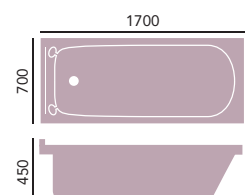

Rhyland

Acrylic Double Ended

1700 x 750mm
2 taphole

Please order panels separately.

£469
BHDW00

Internal length 1590mm
Internal width 570mm
Height 420mm
Overflow to waste 335mm
Water capacity 205ltr