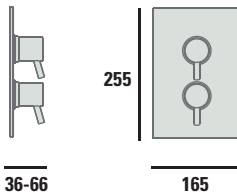

Orbit Dual Control Recessed Valve

SOC10 Chrome **£329**

Suitable for use with a Fixed Head or Flexible Kit.