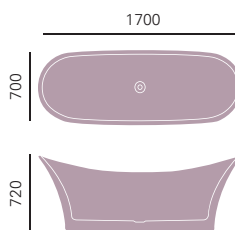

Height max 720mm  
Weight 40kg  
Overflow to waste 370mm  
Water capacity 190ltr

**New Merrivale**

*Double Ended Freestanding Acrylic*

1760 x 680mm  
No taphole

**£1550**  
BMEFSW00

Chrome clicker waste and overflow is included.  
Use with freestanding bath taps only.