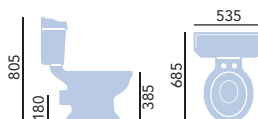

Close Coupled Comfort Height WC & Cistern

- PGRWC00 WC **£287**
- PGRW01 Cistern **£235**

Use with Heritage WC Seat. Prices include fittings and lever of your choice, see page 122.