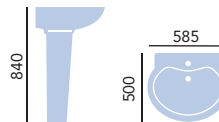

### Basin & Pedestal

PCPW061 1 Taphole Basin **£110**  
PCPW09 Pedestal **£59**