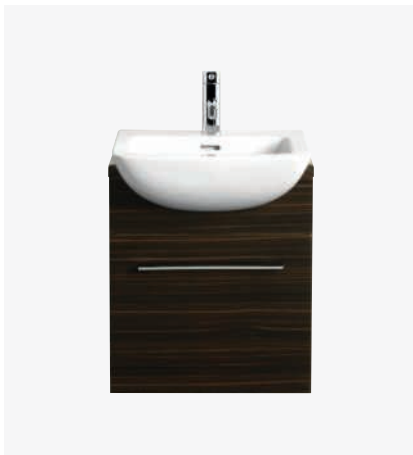

### 500mm Vanity Unit

FFWG56	White Gloss	<b>£384</b>
FFZ56	Dark Zebrano	<b>£384</b>

Unit is pre-cut to fit all Heritage Cloakroom Semi-Recessed Basins. Door can be hung to open left or right. Our recessed basins are only suitable for Heritage furniture.