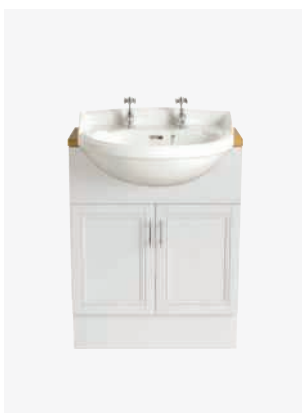

Medium Semi-Recessed Basin

PDW361	1 Taphole Basin	£262
PDW36	2 Taphole Basin	£262
PDW363	3 Taphole Basin	£262

Use with Classic 640 Vanity Units which are pre-cut for this basin.