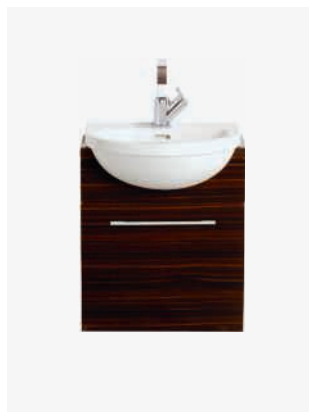

Semi Recessed Cloakroom Basin

PZW371 1 Taphole Basin **£129**

Use with Fresso 500 Vanity Units which are pre-cut for this basin.