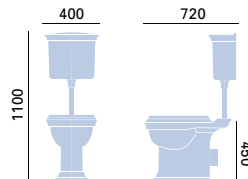

Low-level Coupling Kit

CKHPW00 **£63**

High-level WC & Cistern

PHPWC00 WC **£280**
PVEW02 High-level Cistern **£300**

High-level Flush Pack

CC03 Chrome **£350**
CA03 Vintage Gold **£395**