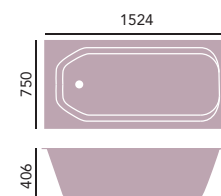

Rhyland

Acrylic Single Ended

1700 x 700mm
2 taphole

Please order panels separately.

£285
BHW00

Internal length 1520mm
Internal width 575mm
Height 450mm
Overflow to waste 315mm
Water capacity 200ltr