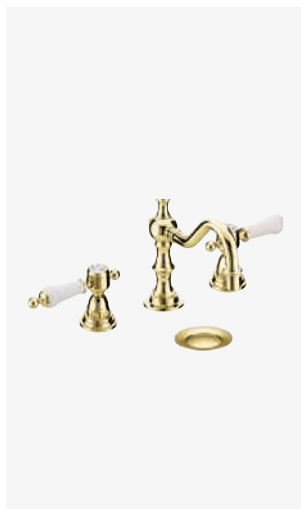

3 Taphole Swivel Spout Basin Mixer

TGRG09 Vintage Gold **£428**
Spout projection 172mm
Full height 155mm
Min. operating pressure 0.4bar
Valve Quarter turn ceramic

Spout swivels left to right.
Includes pop-up waste.