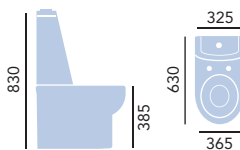

Close Coupled WC & Cistern

- PZW00 WC **£150**
- PZW01 Cistern **£150**

Use with Zaar WC Seat. Price includes single flush Chrome push button and fittings. Design hides plumbing and is easy to clean.