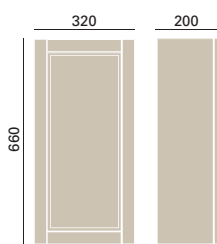

### 320mm Wall Cabinet

KOA38	Oak	<b>£240</b>
KWA38	White Ash (depicted)	<b>£190</b>
KGR38	Graphite	<b>£190</b>
KOY38	Oyster	<b>£190</b>

Price includes choice of handle, see page 122.  
Door supplied loose and can be fitted to open left or right.