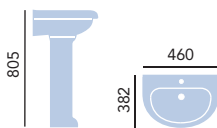

Bidet

- PBW03 1 Taphole Bidet **£213**