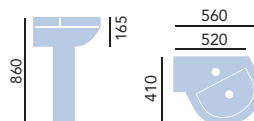

### Shallow Space Saving Basin & Pedestal

PZW191 1 Taphole Basin **£120**  
PZW09 Pedestal **£79**