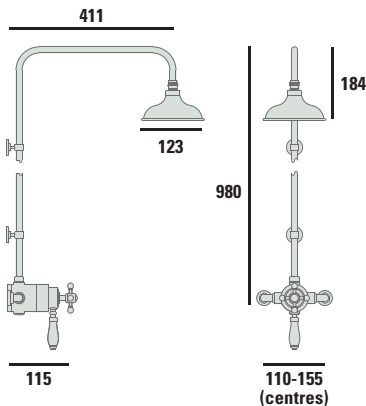

Flow rate open outlet: 6.5 l/m at 0.1 bar  
 Flow rate is without hose/showerhead

Plumbing system: All, preferably balanced  
 Temperature: Preset 43° C

Surface mounted: Yes  
 Recessed: No  
 Inlet centres are flexible from 110mm - 155mm