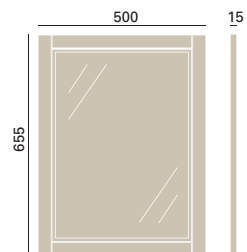

500mm Mirror

KOA25	Oak	£190
KWA25	White Ash (depicted)	£150
KGR25	Graphite	£150
KOY25	Oyster	£150

Price includes choice of handle, see page 122.