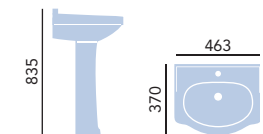

Cloakroom Basin & Pedestal

PRHW071 1 Taphole Basin **£95**
PRHW07 2 Taphole Basin **£95**
PRHW09 Pedestal **£72**

Can be wall mounted with brackets supplied or paired with a Rhyland pedestal