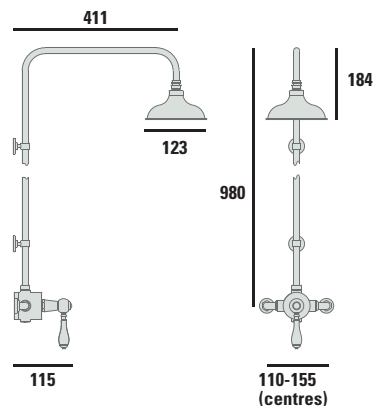

Rhyland

Mini Valve with Fixed Kit

SLCSINMIN01 Chrome **£360**
SLCSINMIN03 Vintage Gold **£430**

Valve Type: Thermostatic
Operation: Sequential lever control
Connection inlet: 15mm compression elbows
Connection outlet: G1/2"
Working pressure range: 0.1 - 5.0 bar
Working pressure range is with hose/showerhead

Flow rate open outlet: 6.5 l/m at 0.1 bar
Flow rate is without hose/showerhead
Plumbing system: All, preferably balanced
Temperature: Preset 43°C
Surface mounted: Yes
Recessed: No
Inlet centres are flexible from 110mm - 155mm