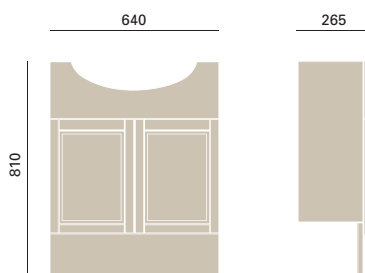

640mm Vanity Unit

KOA42	Oak	£470
KWA42	White Ash (depicted)	£390
KGR42	Graphite	£390
KOY42	Oyster	£390

Price includes an adjustable shelf and a choice of handle, see page 122. Worktops and plinths are sold separately, see page see pages 120 & 123. Unit is pre-cut to fit all Heritage Medium Semi-Recessed basins.