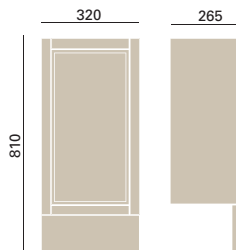

320mm Base Unit

KOA92	Oak	£310
KWA92	White Ash (depicted)	£290
KGR92	Graphite	£290
KOY92	Oyster	£290

Price includes choice of handle, see page 122. Worktops and plinths are sold separately, see pages 120 & 123. Door supplied loose and can be fitted to open left or right.