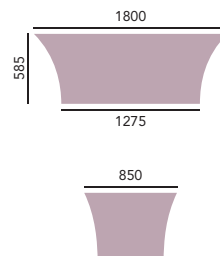

Blenheim

Freestanding Double Ended Acrylic

1800 x 850mm
No taphole

£1800
BHPFSW01

For use with freestanding taps only.
Chrome clicker waste and overflow is included.

Height 585mm
Weight 43kg
Overflow to waste 425mm
Water capacity 190ltr