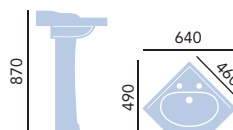

Cistern Levers

Heritage Cistern Lever
CPC00 Chrome **£16.50**
CPA00 Vintage Gold **£19**

Shaker Lever
CBC01 Chrome **£16.50**

Deco Cistern Lever
CDC01 Chrome **£16.50**

Cistern lever of your choice supplied when you order a close coupled, low level or concealed (CFC30) cistern.

For larger images please see page 122.