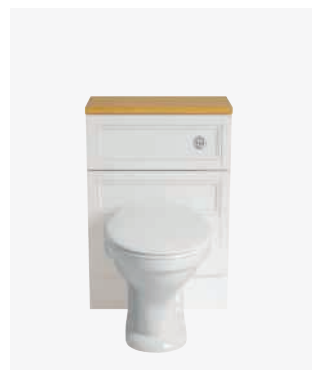

Back to Wall WC

- PBWF00 WC **£215**

Use with Heritage WC Seat. Use with Classic 560 or 640 WC Unit or stud wall.