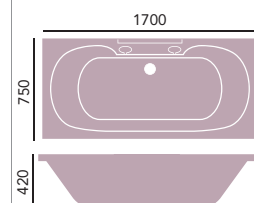

London

Acrylic Single Ended

1700 x 750mm
2 taphole

1700 x 750mm Solid Skin
2 taphole

Please order panels separately.

£390
BLW05

£460
BLW00SS

Internal length 1500mm
Internal width 570mm
Height 410mm
Overflow to waste 335mm
Water capacity 205ltr

Extra membrane of specially formulated reinforcement

Portland

Acrylic Double Ended

1524 x 750mm
No taphole

The 1524mm (5ft) bath used to be a standard bath size and is useful if you are renovating an old property. Please order panels separately.

£285
BPW00

Internal length 1350mm
Internal width 600mm
Height 406mm
Overflow to waste 310mm
Water capacity 185ltr

Rhyland

Acrylic Single Ended

1700 x 700mm
2 taphole

Please order panels separately.

£285
BHW00

Internal length 1520mm
Internal width 575mm
Height 450mm
Overflow to waste 315mm
Water capacity 200ltr

Rhyland

Acrylic Double Ended

1700 x 750mm
2 taphole

Please order panels separately.

£469
BHDW00

Internal length 1590mm
Internal width 570mm
Height 420mm
Overflow to waste 335mm
Water capacity 205ltr