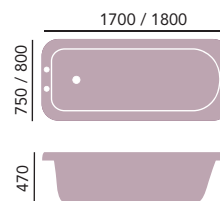

Fitted

Cast Iron Bath

① Sutherland
1700 x 750mm
2 taphole

£985
White BRT50

② Grampian
1800 x 800mm
2 taphole

£1095
White BRT60

Includes standard adjustable feet.

For bath panels – see page 174.

Sutherland bath shown here.

	①	②
Internal length	1520mm	1625mm
Internal width	600mm	615mm
Height	470mm	470mm
Weight	139kg	155kg
Overflow to waste	377mm	380mm
Water capacity	220ltr	250ltr