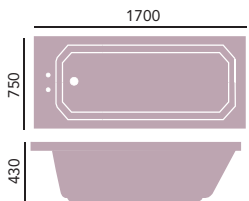

Dorchester

Acrylic Double Ended

① 1700 x 750mm
2 taphole

£450
BWW00

1700 x 750mm Solid Skin
2 taphole

£514
BWW00SS

② 1800 x 800mm
2 taphole

£500
BRW00

1800 x 800mm Solid Skin
2 taphole

£565
BRW00SS

Please order panels separately.

Extra membrane of specially formulated reinforcement

	①	②
Internal length	1540mm	1635mm
Internal width	580mm	620mm
Height	400mm	430mm
Overflow to waste	290mm	320mm
Water capacity	205ltr	225ltr

Granley

Acrylic Single Ended

1700 x 750mm
2 taphole

£375
BGRW00

Please order panels separately.

Internal length	1460mm
Internal width	555mm
Height	430mm
Overflow to waste	300mm
Water capacity	205ltr

Solid Skin membrane

Look out for baths featuring our Solid Skin membrane which not only helps improve rigidity but its clever insulation technology also keeps the water hotter for longer, so you can enjoy a more indulgent soak.

heritagebathrooms.com

Kharine

Acrylic Double Ended

1700 x 750
No taphole

£469
BKDW00

1700 x 750 Solid Skin
No taphole

£540
BKDW00SS

Acrylic Double Ended

1800 x 800mm
No taphole

£500
BKDW01

1800 x 800mm Solid Skin
No taphole

£565
BKDW01SS

Please order panels separately.

	①	②
Internal length	1550mm	1650mm
Internal width	585mm	625mm
Height	400mm	400mm
Weight	24kg (32kg)	30kg*
Overflow to waste	325mm	325mm
Water capacity	215ltr	220ltr

Extra membrane of specially formulated reinforcement