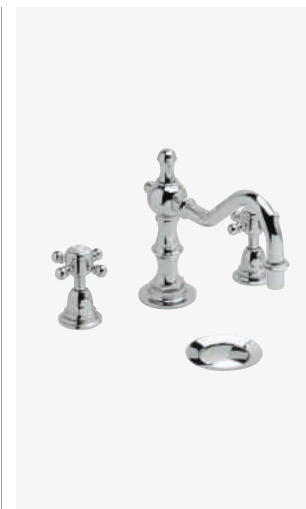

3 Taphole Swivel Spout Basin Mixer

THRC09 Chrome **£368**
Spout projection 172mm
Full height 155mm
Min. operating pressure 0.4bar
Valve Quarter turn ceramic disc

Spout swivels left to right.
Includes pop-up waste.