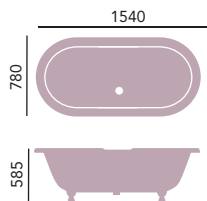

+BRT82

**£1924**

+BRT84

Price includes bath and feet.  
No taphole bath with Imperial Feet shown.

Bath shown in black for illustration purposes only.

Internal length 1410mm  
Internal width 620mm  
Height inc. feet 585mm  
Weight 111kg  
Overflow to waste 370mm  
Water capacity 170ltr