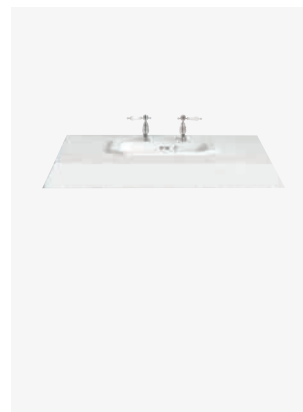

Tapledge Inset Basin

- PGRW121 1 Taphole Basin **£208**
- PGRW12 2 Taphole Basin **£208**
- PGRW123 3 Taphole Basin **£208**

Use with your own worktop.