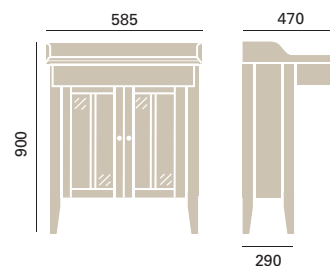

Freestanding Medium Bowfront Vanity Unit

FHOA20
FHW20

Oak
Walnut

£650
£650

Use with Belmonte or Dorchester (depicted) medium basins, see pages 66 and 72. Price includes choice of handle, see page 122.