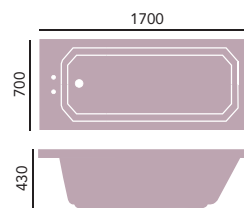

Granley
Acrylic Double Ended

1800 x 800mm
2 Taphole

£495
BGDW00

Internal length	1610mm
Internal width	630mm
Height	400mm
Overflow to waste	280mm
Water capacity	225ltr

Please order panels separately.

Granley
Acrylic Single Ended

1700 x 700mm
2 taphole

£285
BGDW02

Internal length	1470mm
Internal width	540mm
Height	430mm
Overflow to waste	285mm
Water capacity	200ltr

Please order panels separately.

Bath Panel options

At Heritage, we give you plenty of options to personalise your bathroom. Our bath panels are available in a choice of wood finishes to match perfectly with items from our Classic and Heritage furniture ranges, see page 120. Standard acrylic panels (see page 107) and Fresso gloss finishes (see page 129) are also available.

Standard Acrylic panels see page 107

heritagebathrooms.com