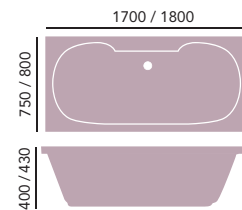

Granley

Acrylic Single Ended

1700 x 750mm
2 taphole

£375
BGRW00

Please order panels separately.

Internal length	1460mm
Internal width	555mm
Height	430mm
Overflow to waste	300mm
Water capacity	205ltr