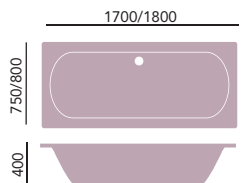

#### Acrylic Double Ended

1800 x 800mm  
No taphole

**£500**  
BKDW01

1800 x 800mm Solid Skin  
No taphole

**£565**  
BKDW01SS

Please order panels separately.

	①	②
Internal length	1550mm	1650mm
Internal width	585mm	625mm
Height	400mm	400mm
Weight	24kg (32kg)	30kg*
Overflow to waste	325mm	325mm
Water capacity	215ltr	220ltr