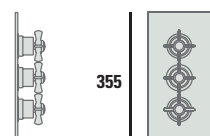

Dorchester Dual Control Recessed Valve With Twin Integral Stopcocks

SDC05 Chrome **£389**
SDA05 Vintage Gold **£500**

Concealed valve with integral diverter which allows use with both a fixed head and flexible handset.