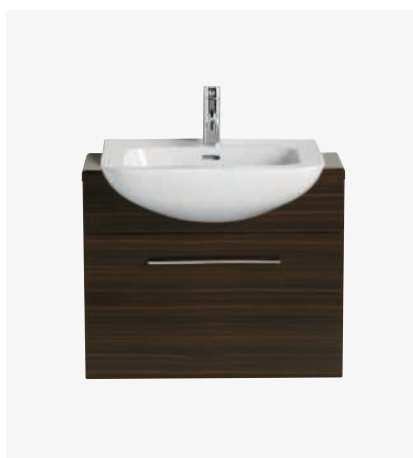

700mm Mirror

FFWG44	White Gloss	£169
FFZ44	Dark Zebrano	£169

700mm Mirror Wall Cabinet

FFWG51	White Gloss	£365
FFZ51	Dark Zebrano	£365

Ideal companion piece to Fresso 700 Vanity Unit.

700mm Vanity Unit

FFWG42	White Gloss	£430
FFZ42	Dark Zebrano	£430

Unit is pre-cut to fit all Heritage Medium Semi-Recessed Basins. Continuous worktops available in all finishes, see page 177. Our recessed basins are only suitable for Heritage furniture.

700mm Wall Hung Vanity Unit

FFWG89	White Gloss	£430
FFZ89	Dark Zebrano	£430

Unit is pre-cut to fit all Heritage Medium Semi-Recessed Basins. Drop down door. Our recessed basins are only suitable for Heritage furniture.

Lifestyle™ finishes

Available in two rich Lifestyle™ finishes. Naturally durable and designed to withstand the everyday use of a busy household.

Soft close luxury

Soft close doors and drawers are standard. Handles are included.

Strong and eco friendly

Wrapped 20mm fascia and 18mm carcasses for strength and longevity. All timber is sourced from sustainable forests.

heritagebathrooms.com