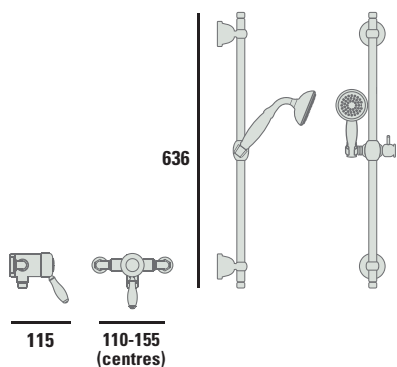

Rhyland

Dual Control Mini Valve with Flexible Kit

SLCDUALMIN02 Chrome **£394**
SLCDUALMIN04 Vintage Gold **£470**

Valve type: Thermostatic
Operation: Dual control
Connection inlet: 15mm compression elbows
Connection outlet: G1/2"
Working pressure range: 0.1 - 5.0 bar
Working pressure range is with hose/showerhead

Flow rate open outlet: 6.5 l/m at 0.1 bar
Flow rate is without hose/showerhead
Plumbing system: All, preferably balanced
Temperature: Preset 43°C
Surface mounted: Yes
Recessed: No
Inlet centres are flexible from 110mm - 155mm