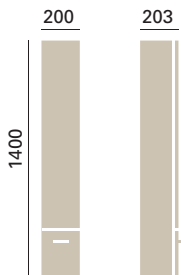

### 200mm Tall Mirror Unit

FFWG27 White Gloss £265  
 FFZ27 Dark Zebrano £265

Door can be hung to open left or right.