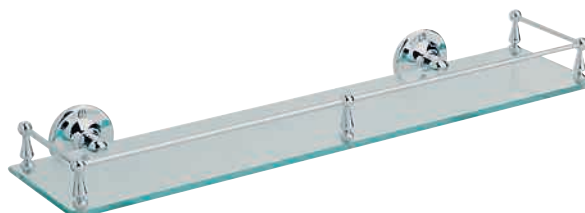

Gallery Shelf

AHC08 Chrome £105
Height 70mm
Width 510mm
Depth 150mm

Clear safety glass, galleried shelf.