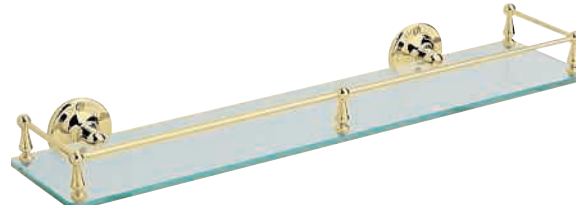

Gallery Shelf

AHA08 Vintage Gold **£111**
Height 70mm
Width 510mm
Depth 150mm
Clear safety glass, galleried shelf.