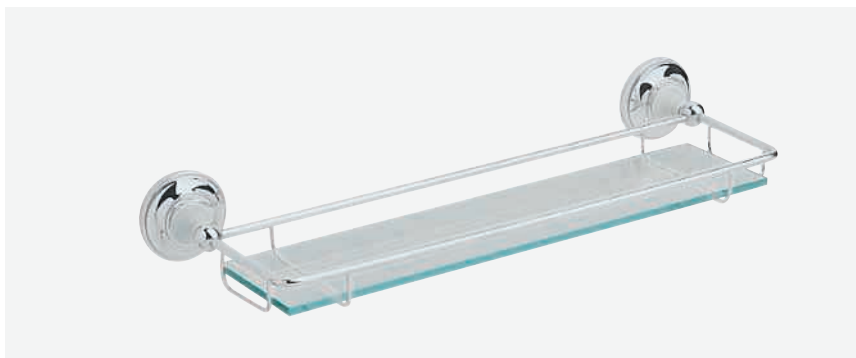

### Oval Swivel Mirror

ACC17 Chrome **£125**

Height 600mm  
Width 550mm  
Depth 60mm