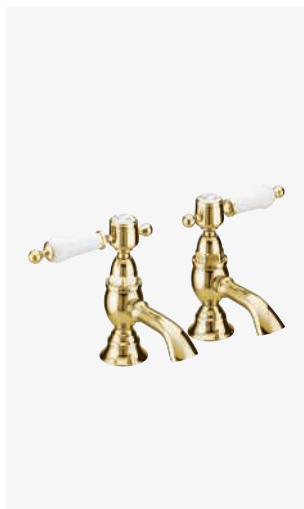

Basin Pillar Taps

TGRG00 Vintage Gold **£115**
Spout projection 95mm
Full height 134mm
Min. operating pressure 0.1bar
Valve Quarter turn ceramic

Taps with longer spouts are ideal for use with no taphole inset basins.