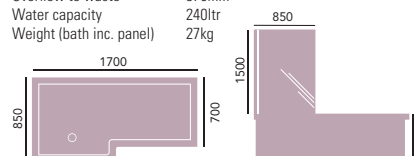

Venice
Acrylic Showerbath

1700 x 850/700mm
Left hand, no taphole BVEWSL00
Right hand, no taphole BVEWSR00

Front Panels
White (Acrylic) BVEWS00 **£190**
Dark Zebrano FFZVES00 **£305**

End Panels
White (Acrylic) BUW04 **£95**
Dark Zebrano FFZ04 **£132**

1500 x 850 x 100 Fixed
Bathscreen with return SBVEC00 **£525**

Contemporary bathscreen can also be used, see page 123.
To see Dark Zebrano finish see page 129.
Internal length 1600mm
Internal width (max) 650mm
Height (bath inc. panel) 575mm
Overflow to waste 370mm
Water capacity 240ltr
Weight (bath inc. panel) 27kg