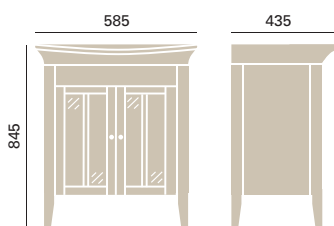

Cabinet decision

Furniture provides essential storage but also creates a distinctive character. Every unit is hand made in the UK – it's among the best! It is built to last. Durable 18mm carcasses and solid wood backs (as opposed to ply) ensure exceptional rigidity and resistance to long-term humidity. Soft close doors and drawers are standard because we want nothing to disturb your peace. And unlike other products on the market we deliver furniture rigid, not flat-packed. It saves you a lot of time and money in installation.

Good To Know

- All timber is from sustainably managed forests
- European Oak timber offers consistent colouring and a beautiful grain finish
- All edges are rounded, so no sharp corners
- Undersides finished to the same specification as outer surfaces
- Glass on mirrors and doors is EN-certified
- Available with a choice of handles

Installation Notes

- Classic and Heritage Style Vanity Units are available pre-cut for Heritage basins (Belmonte, Dorchester Square and Blenheim), and Classic Fitted Furniture can be pre-cut to fit all Heritage Medium Semi-Recessed basins. This means no on-site cutting around a complex curve, a common problem in bathroom installation.
- Fitted furniture comes with 200mm clearance (i.e. height of plinth). This allows the flush pipe to be run underneath the units without the need to modify on site. Greater accessibility means installation is easier. Our doors overhang the units by 50mm showing only 150mm of the plinth.
- Units all feature adjustable legs so they can be aligned easily without relying on a level floor.

heritagebathrooms.com