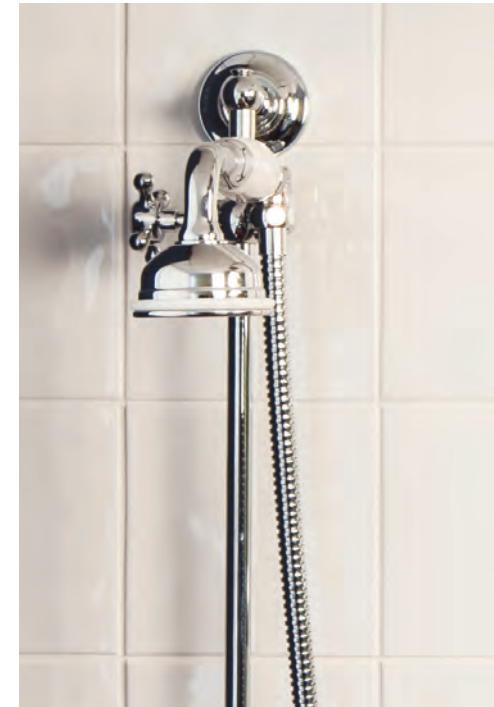

Incalux

Exposed thermostatic shower valve,
18mm overhead shower arm, riser and
5" shower rose

Chrome	£870
Incalux	£1,135
Polished Nickel	£1,135

Polished Nickel

Chrome

Exposed thermostatic shower valve, 18mm overhead shower arm, riser and 5" shower rose, with diverter and adjustable shower set

Chrome	£1,375
Incalux	£2,050
Polished Nickel	£2,050

SHOWERING

All our solid brass showers are engineered in the UK to the highest possible standards and all are available plated and hand polished in chrome, incalux (gold) or polished nickel (available to order) to give the finest possible finish.

Concealed thermostatic shower valve, 18mm overhead shower arm and 5" shower rose, diverter, riser rail and shower set

Chrome	£1,320
Incalux	£1,725
Polished Nickel	£1,725

Concealed thermostatic shower valve, 18mm overhead shower arm and 5" shower rose