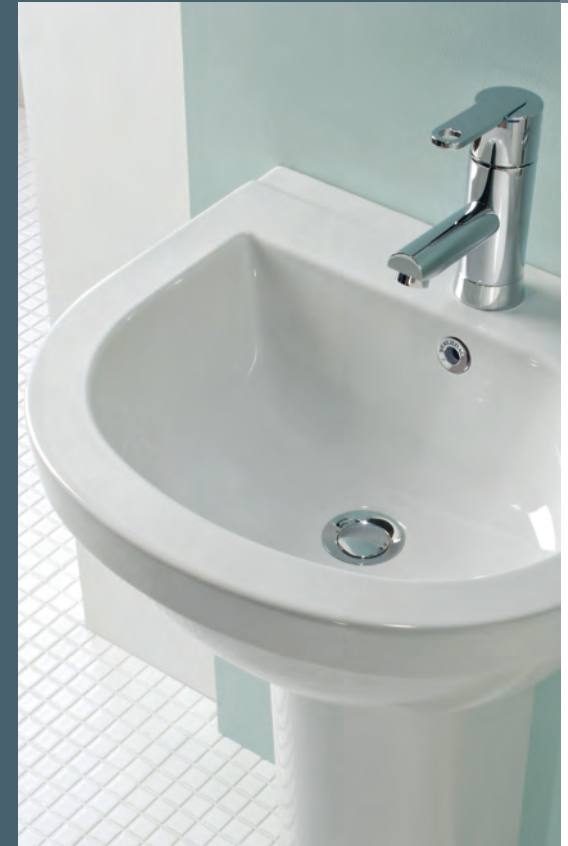

RICHMOND

The Richmond suite has quiet, unassuming style but is far from bland. Its exquisite asymmetric design is strong and chunky without shouting. It has the widest range of pieces of all our collections, making it highly versatile.

Clean and fresh in white, it takes on a different personality in our deep glossy black glaze – decadent and quite simply gorgeous.

UNDERSTATED CHARACTER