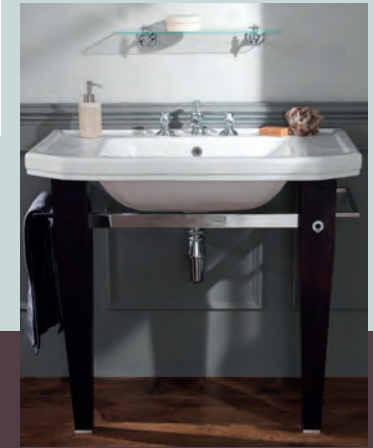

EMPIRE

ART DECO

The Art Deco style is strong and angular lightened with curved flourishes. This means that our matching Empire ceramic pieces can be used either to embrace the style as a whole within an authentic Art Deco building as shown here, or will bring a hint of that glamorous, sparkling era to a more neutral architecture.