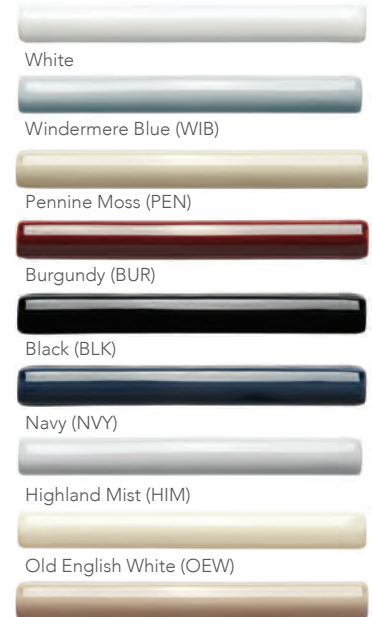

SANDRINGHAM BORDER

Pembroke Sand (PBS)
Order code: BCSBOTL
Size: 150x16mm
Qty: per box: 9
Linear metres per box: 1.36m
Price per tile: £5.15 (White/Old English)
Price per tile: £5.25 (All colours)