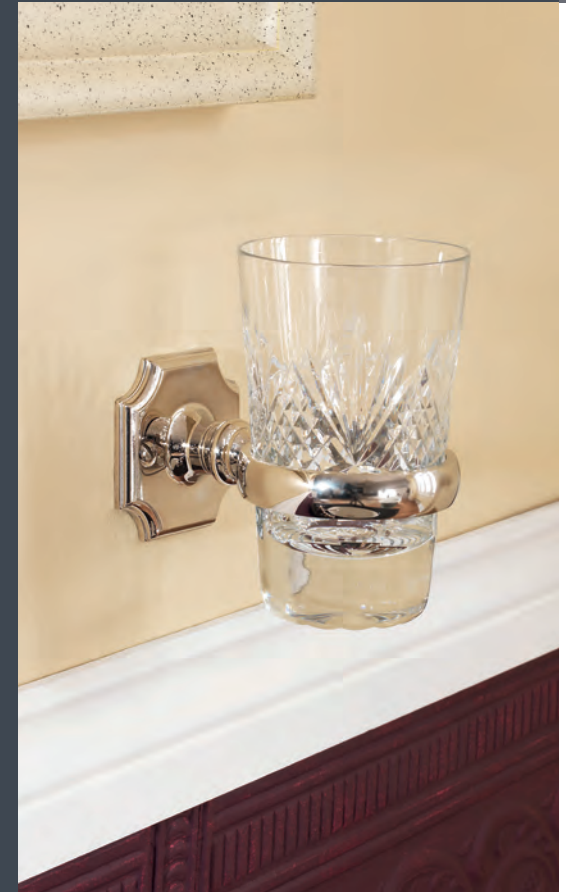

ACCESSORIES

Whatever your chosen bathroom scheme, this collection of accessories helps you add the all-important quality details – the magnificent, gleaming finishing touches for your chosen bathroom look.

All our luxury accessories are manufactured in the heart of the UK using the finest quality brass and finished to a beautiful mirror finish and gleam by hand polishing.