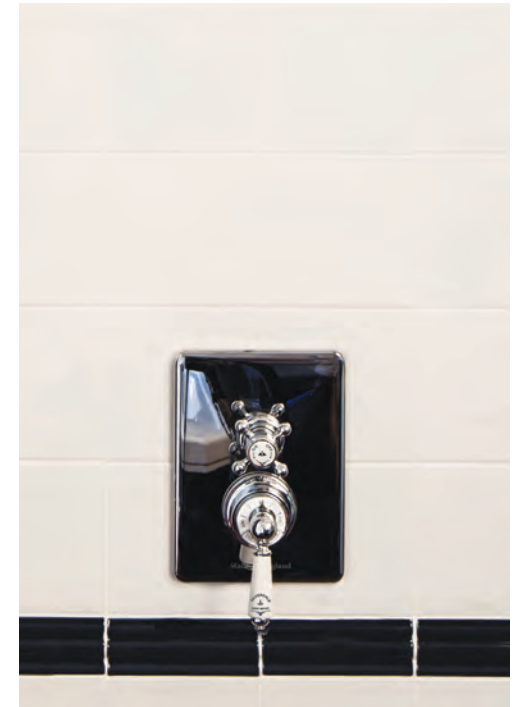

Chrome	£1,375
Incalux	£2,050
Polished Nickel	£2,050

SHOWERING

All our solid brass showers are engineered in the UK to the highest possible standards and all are available plated and hand polished in chrome, incalux (gold) or polished nickel (available to order) to give the finest possible finish.

Concealed thermostatic shower valve, 18mm overhead shower arm and 5" shower rose, diverter, riser rail and shower set

Chrome	£1,320
Incalux	£1,725
Polished Nickel	£1,725

Concealed thermostatic shower valve, 18mm overhead shower arm and 5" shower rose