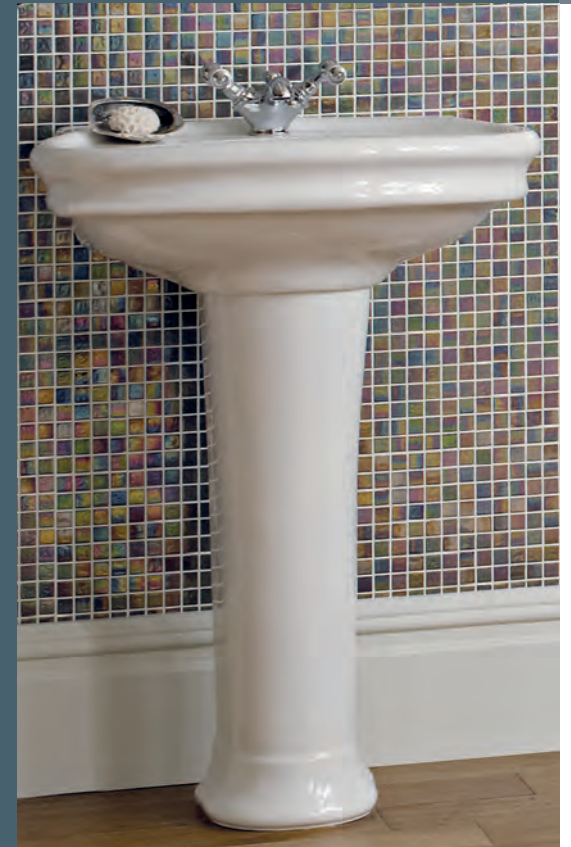

HILLINGDON

Reassuringly solid, yet stylish and elegant, the double roll rim and soft edges of the Hillingdon suite will add a period feel to any bathroom. Combine with any of our freestanding baths for the final luxurious touch.

With dual top flush, close coupled closet, and cistern, freestanding/ back-to-wall bidet and back-to-wall closet the Hillingdon suite has all the practical features of a contemporary bathroom suite.

A choice of cloakroom and semi-countertop basins, full and semi-pedestals provides the flexibility to suit any bathroom size.

STYLISHLY ELEGANT