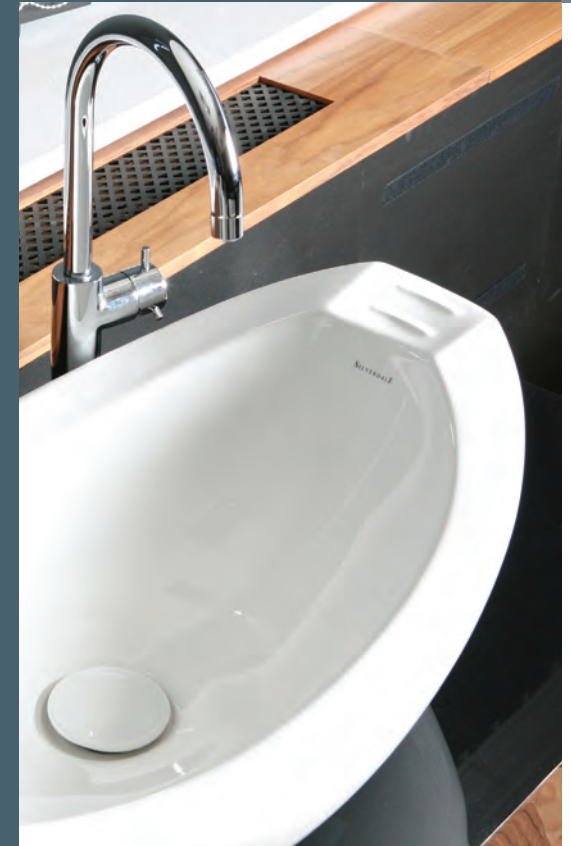

WINDSOR

A highly sculptural design created in conjunction with one of the world's most famous design houses in Italy – Pininfarina, the Windsor suite's bold, flowing form is ideal for making a design statement.

The countertop basins invoke a curled leaf ready to receive the rainfall.

Available in two sizes and two colours, it turns a functional wash station into a piece of art.

FLOWING AND ORGANIC