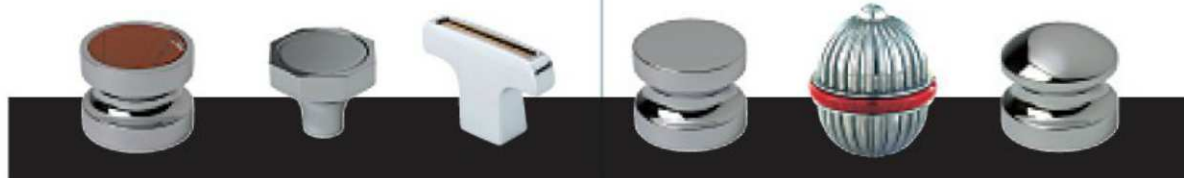

Sovereign  
Sodalite

For over 25 years Serdaneli has designed and manufactured prestigious and decorative products : bathroom fittings, accessories and architectural hardware.