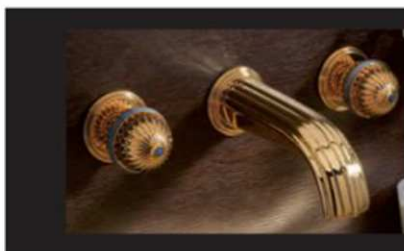

Depuis plus de 30 ans, Serdaneli conçoit et fabrique des produits prestigieux de décoration de la maison : équipements de salle de bain et quincaillerie décorative.