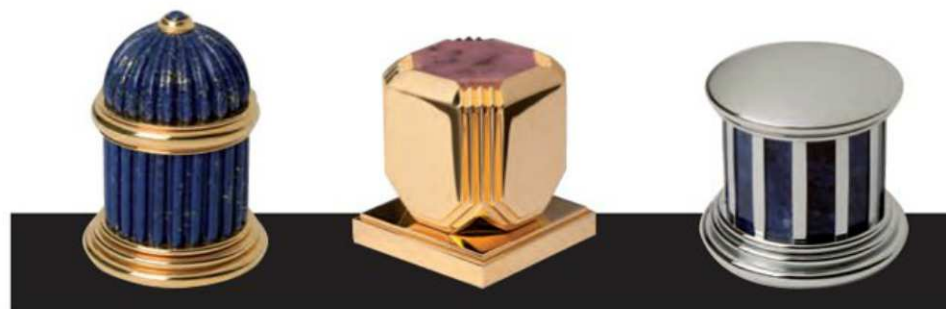

# R

ROBINETTERIE & ACCESSOIRES  
BATHROOM FITTINGS & ACCESSORIES

Princess Prestige  
Jaspe Rouge/Red Jasper

Sovereign Prestige  
Lapis Lazuli

Divana  
Rhodonite

Zenith  
Sodalite

Anfa  
Obsidienne  
Obsidian