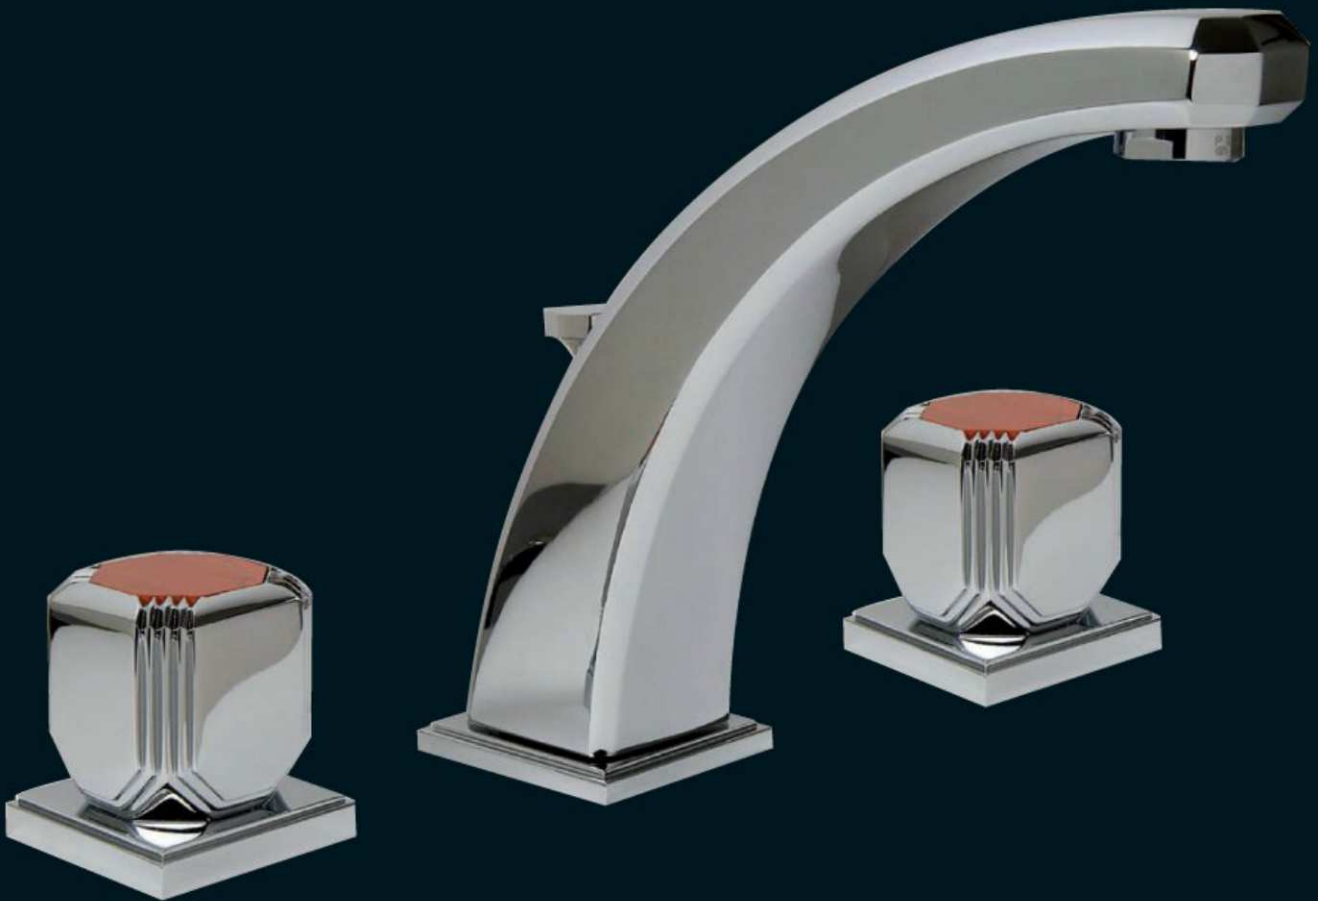

Divana

serdaneli
PARIS