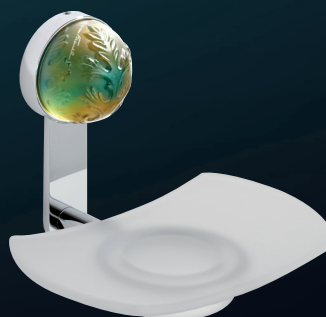

Ref. U5A.514  
Porte-serviette  
*Single towel rail*  
Handtuchstange

Ref. U5A.536  
Porte-verre mural  
*Wall mounted tumbler*  
Wandglashalter mit Glas

Ref. U5A.500  
Porte-savon mural  
*Wall mounted soap dish*  
Seifenschale zur Wandmontage