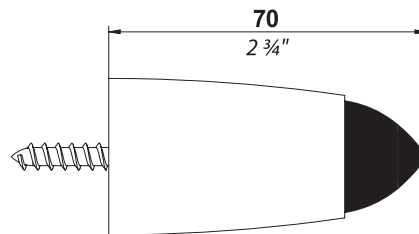

Butoir mural
Wall mounted door stop
Türpuffer Wand