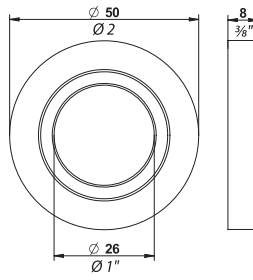

Butoir de sol
Floor mounted door stop
Türpuffer Boden

Ref. S1