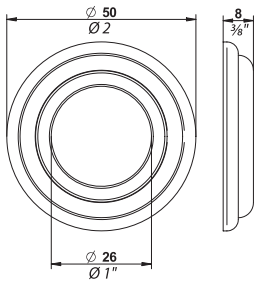

Butoir de sol
Floor mounted door stop
Türpuffer Boden

Ref. S1