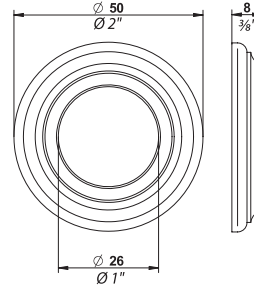

Butoir de sol
Floor mounted door stop
Türpuffer Boden

Ref. S1