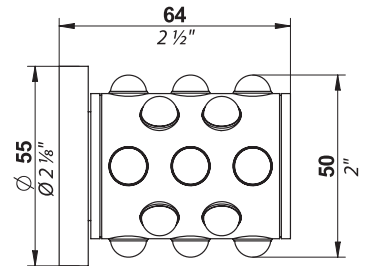

- ❶ Bouton grand modèle
  Door knob
  Grosser Knopf