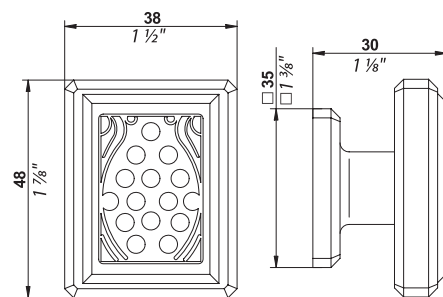

Métropolis

Bouton moyen modèle
Medium size cabinet knob
Mittelgrosser Knopf

Cristal clair / *Clear crystal* / Klarer Kristall
Ref. A11.26BP/A2A

Cristal noir / *Black crystal* / Schwarzer Kristall
Ref. A11.26BP/A2L