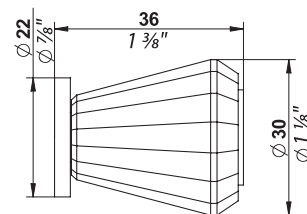

Diamant

Bouton moyen modèle
Medium size cabinet knob
Mittelgrosser Knopf
Ref. A11.26BP/A11