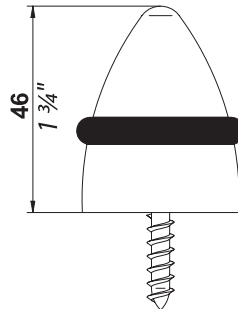

Butoir de sol
Floor mounted door stop
Türpuffer Boden

Ref. S1