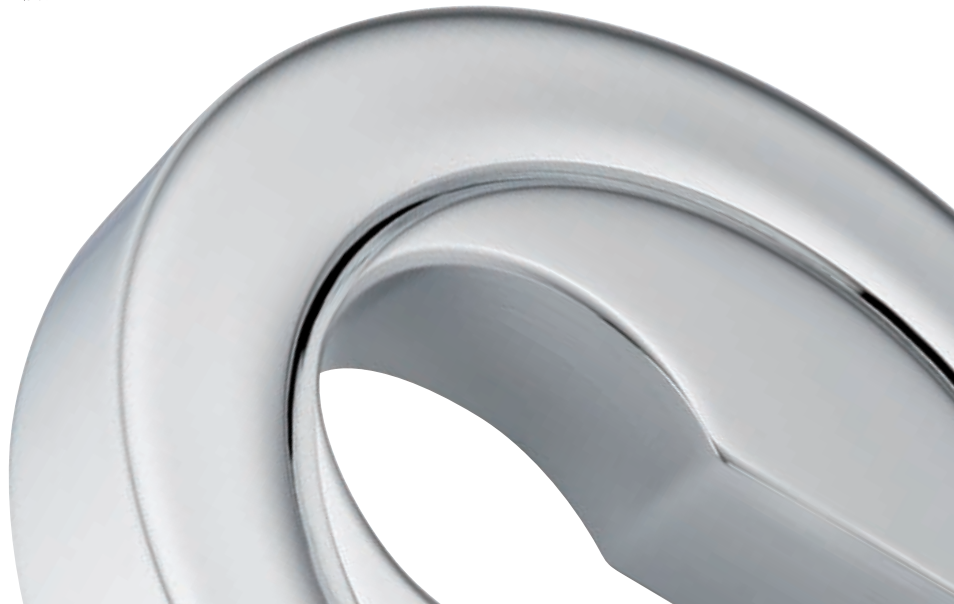

Canon européen  
Profil cylinder centers  
Profil-Zylinder

Ref. 6R1

Ref. 6R2

Ref. 6R3

Canon Ø22 mm  
For Ø 22mm lock cylinder  
22 mm Rund Zylinder

ACCESSOIRES POIGNÉES DE PORTE  
HARDWARE

Ref. 7R1

Ref. 7R2