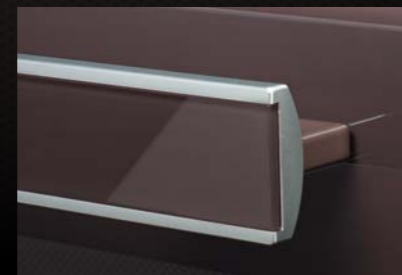

Vitro - Truffle Brown insert
Handle: Clean Touch Steel™
Handle mounting: Truffle Brown