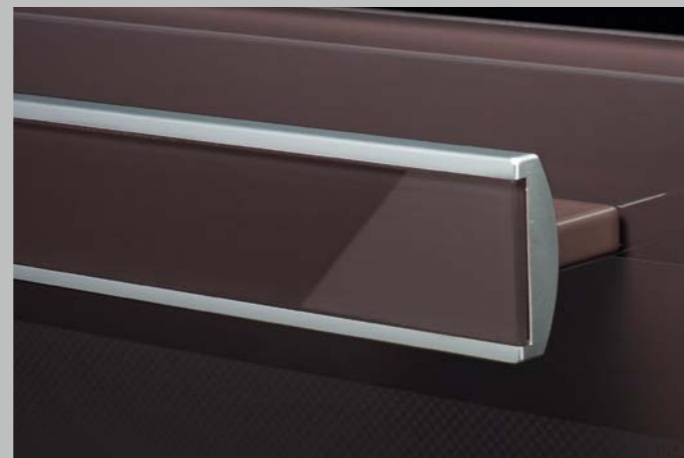

Shiny.

Glass - in a clean linear design - is pure elegance. This elegance is underlined by the shiny inserts of the Vitro handles.

The following versions are available and match appliance colors perfectly: chrome handles with Brilliant White glass inserts and handle mountings, Clean Touch Steel™ handles with Obsidian Black glass inserts and handle mountings, as well as Clean Touch Steel™ handles with Truffle Brown glass inserts and handle mountings.

VITRO