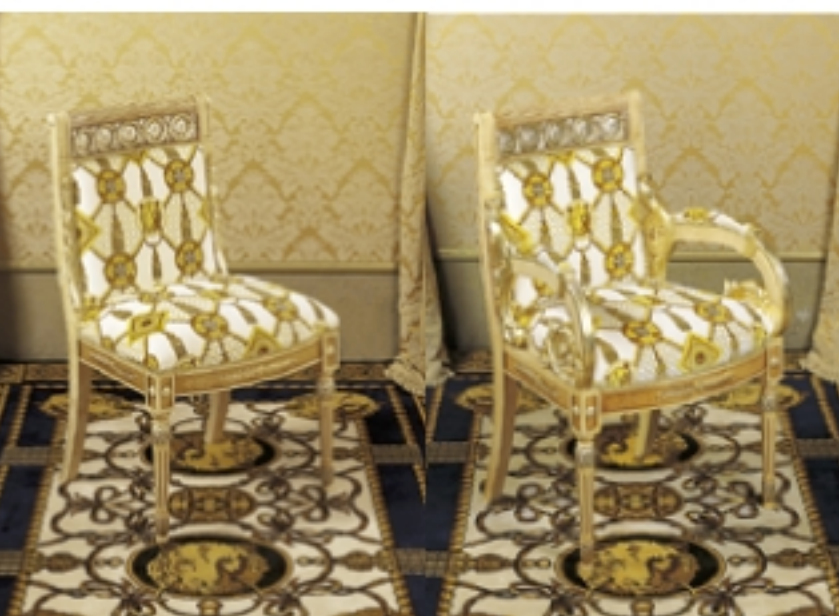

PA/14 Table with two bases
(cm. 250/300 x 130 x H. 78)

PA/15 Arm-chair
(cm. 58 x 62 x H. 108)

PA/16 Chair
(cm. 58 x 62 x H. 108)

GP 753 Carpet
(cm. 200 x 300) Black