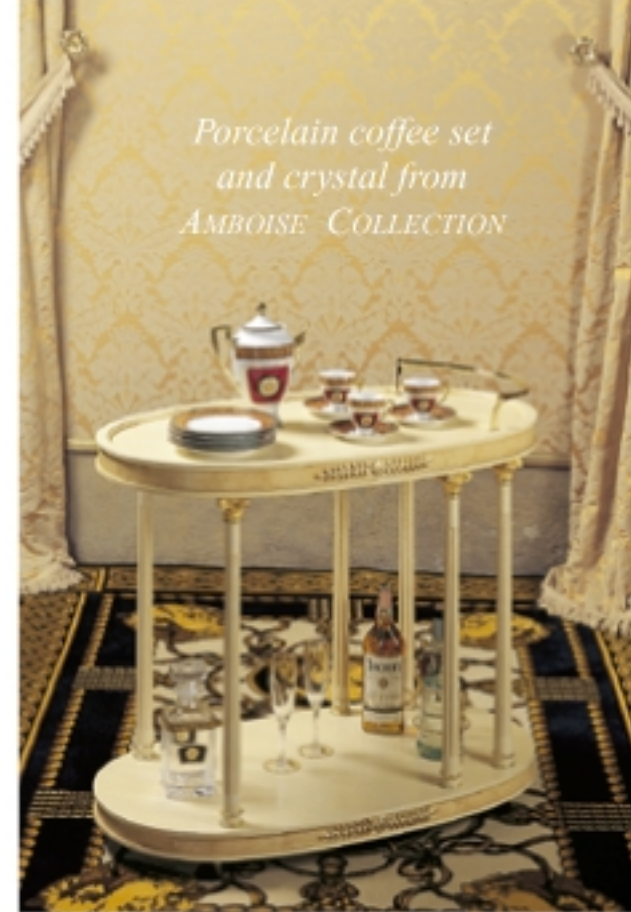

A GENTLE
REALAXION WHERE THE
WORLD IS SET ASIDE

CA/701 Carpet
(cm. Ø 250) Black
from AMBOISE COLLECTION

Porcelain coffee set
and crystal from
AMBOISE COLLECTION

PA/22 Column
(cm. Ø 45 x H. 115)

PA/20 Chair
(cm. 55 x 65 x H. 120)

PA/14R Round dining table
with glass top
(cm. Ø from 140 to 180 x H. 78)
Porcelain dining set from our
AMBOISE COLLECTION

GP/755 Carpet
(cm. 170 x 240) Black

PA/11 4 Doors sideboard
(cm. 235 x 57 x H. 90)

PA/12 Mirror
(cm. 175 x H. 118)