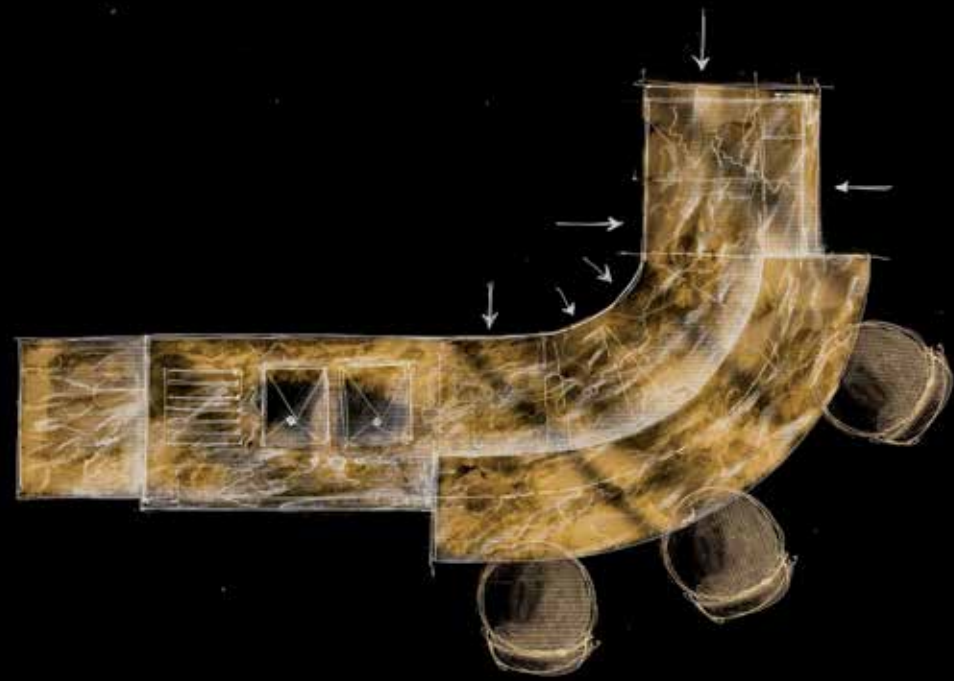

## *Royal*

Between Corinthian columns and stilted arches, it raises the kitchen Royal. The leitmotiv of this kitchen is Nature: in the ivory version, bright floral patterns are depicted in the coffered ceiling and by the wavy wood carvings; the walnut version, just like its tint, is secular and supreme.

# Arrogance

From the Sulawesi island to the skilled hands of Italian artisans, the Makassar ebony is selected for its hardness and subtle grain. This Art Deco masterpiece is more than an amazing experiment of interior design, it is a luxury creation of Italian taste forged by Indonesian tropical sun and heavy rains.

## *Deluxe*

An insight into the structure of the Tuscan wood which reveals the amazing effect of the timber veining. Soft ivory and noble walnut with briar root panels are only two of the possible elegant solutions.