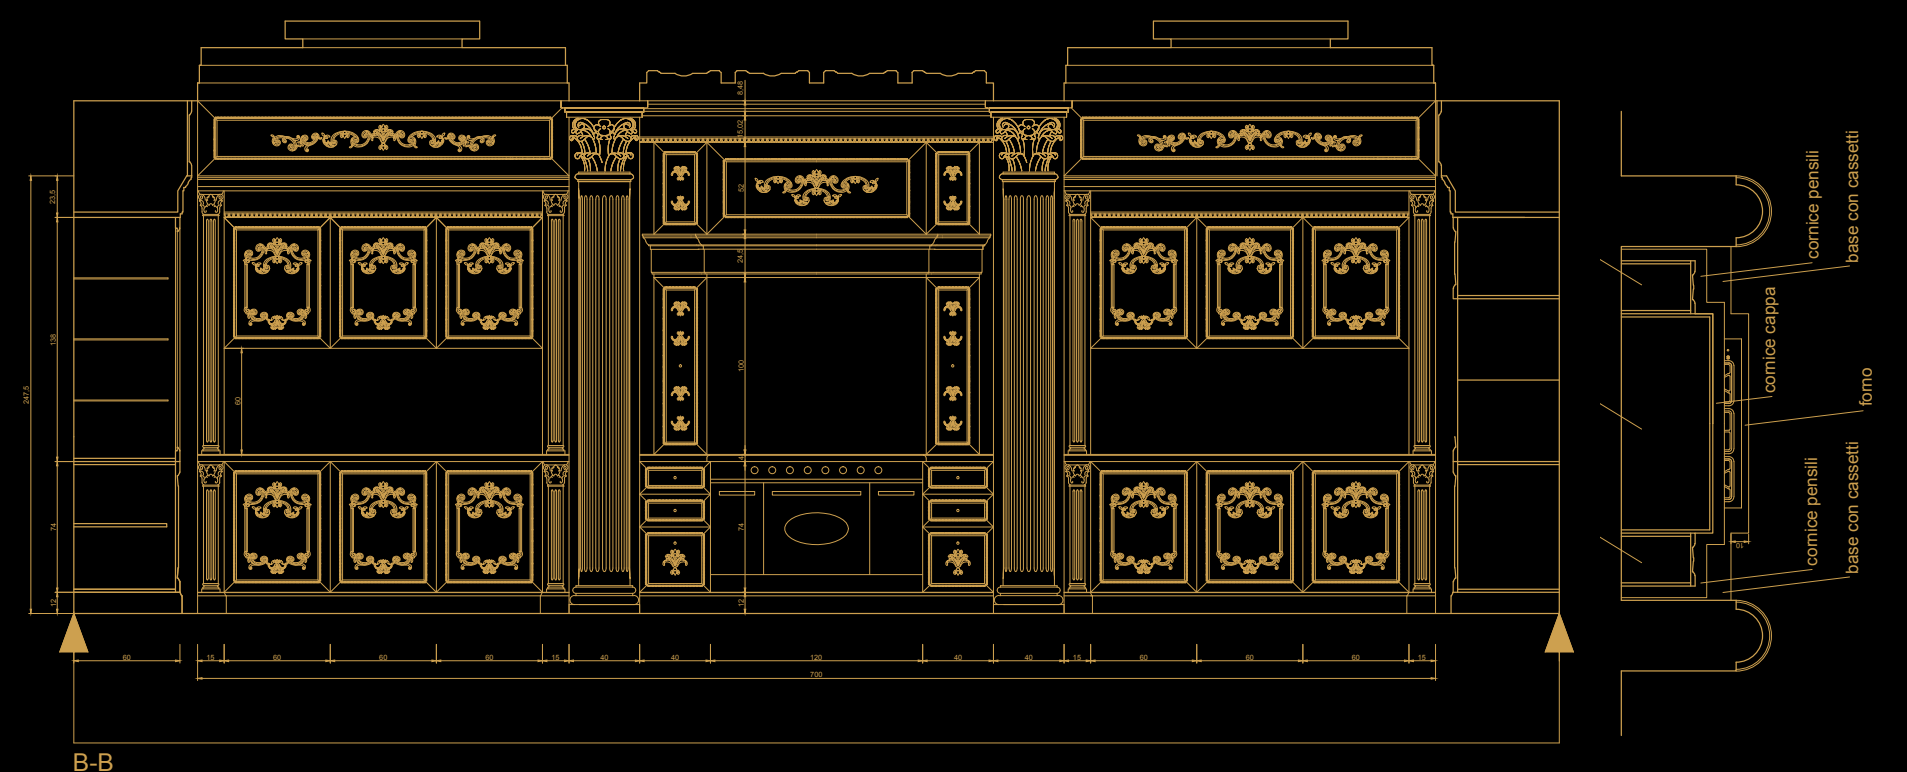

## *Royal*

Between Corinthian columns and stilted arches, it raises the kitchen Royal. The leitmotiv of this kitchen is Nature: in the ivory version, bright floral patterns are depicted in the coffered ceiling and by the wavy wood carvings; the walnut version, just like its tint, is secular and supreme.

# Arrogance

From the Sulawesi island to the skilled hands of Italian artisans, the Makassar ebony is selected for its hardness and subtle grain. This Art Deco masterpiece is more than an amazing experiment of interior design, it is a luxury creation of Italian taste forged by Indonesian tropical sun and heavy rains.

## *Deluxe*

An insight into the structure of the Tuscan wood which reveals the amazing effect of the timber veining. Soft ivory and noble walnut with briar root panels are only two of the possible elegant solutions.