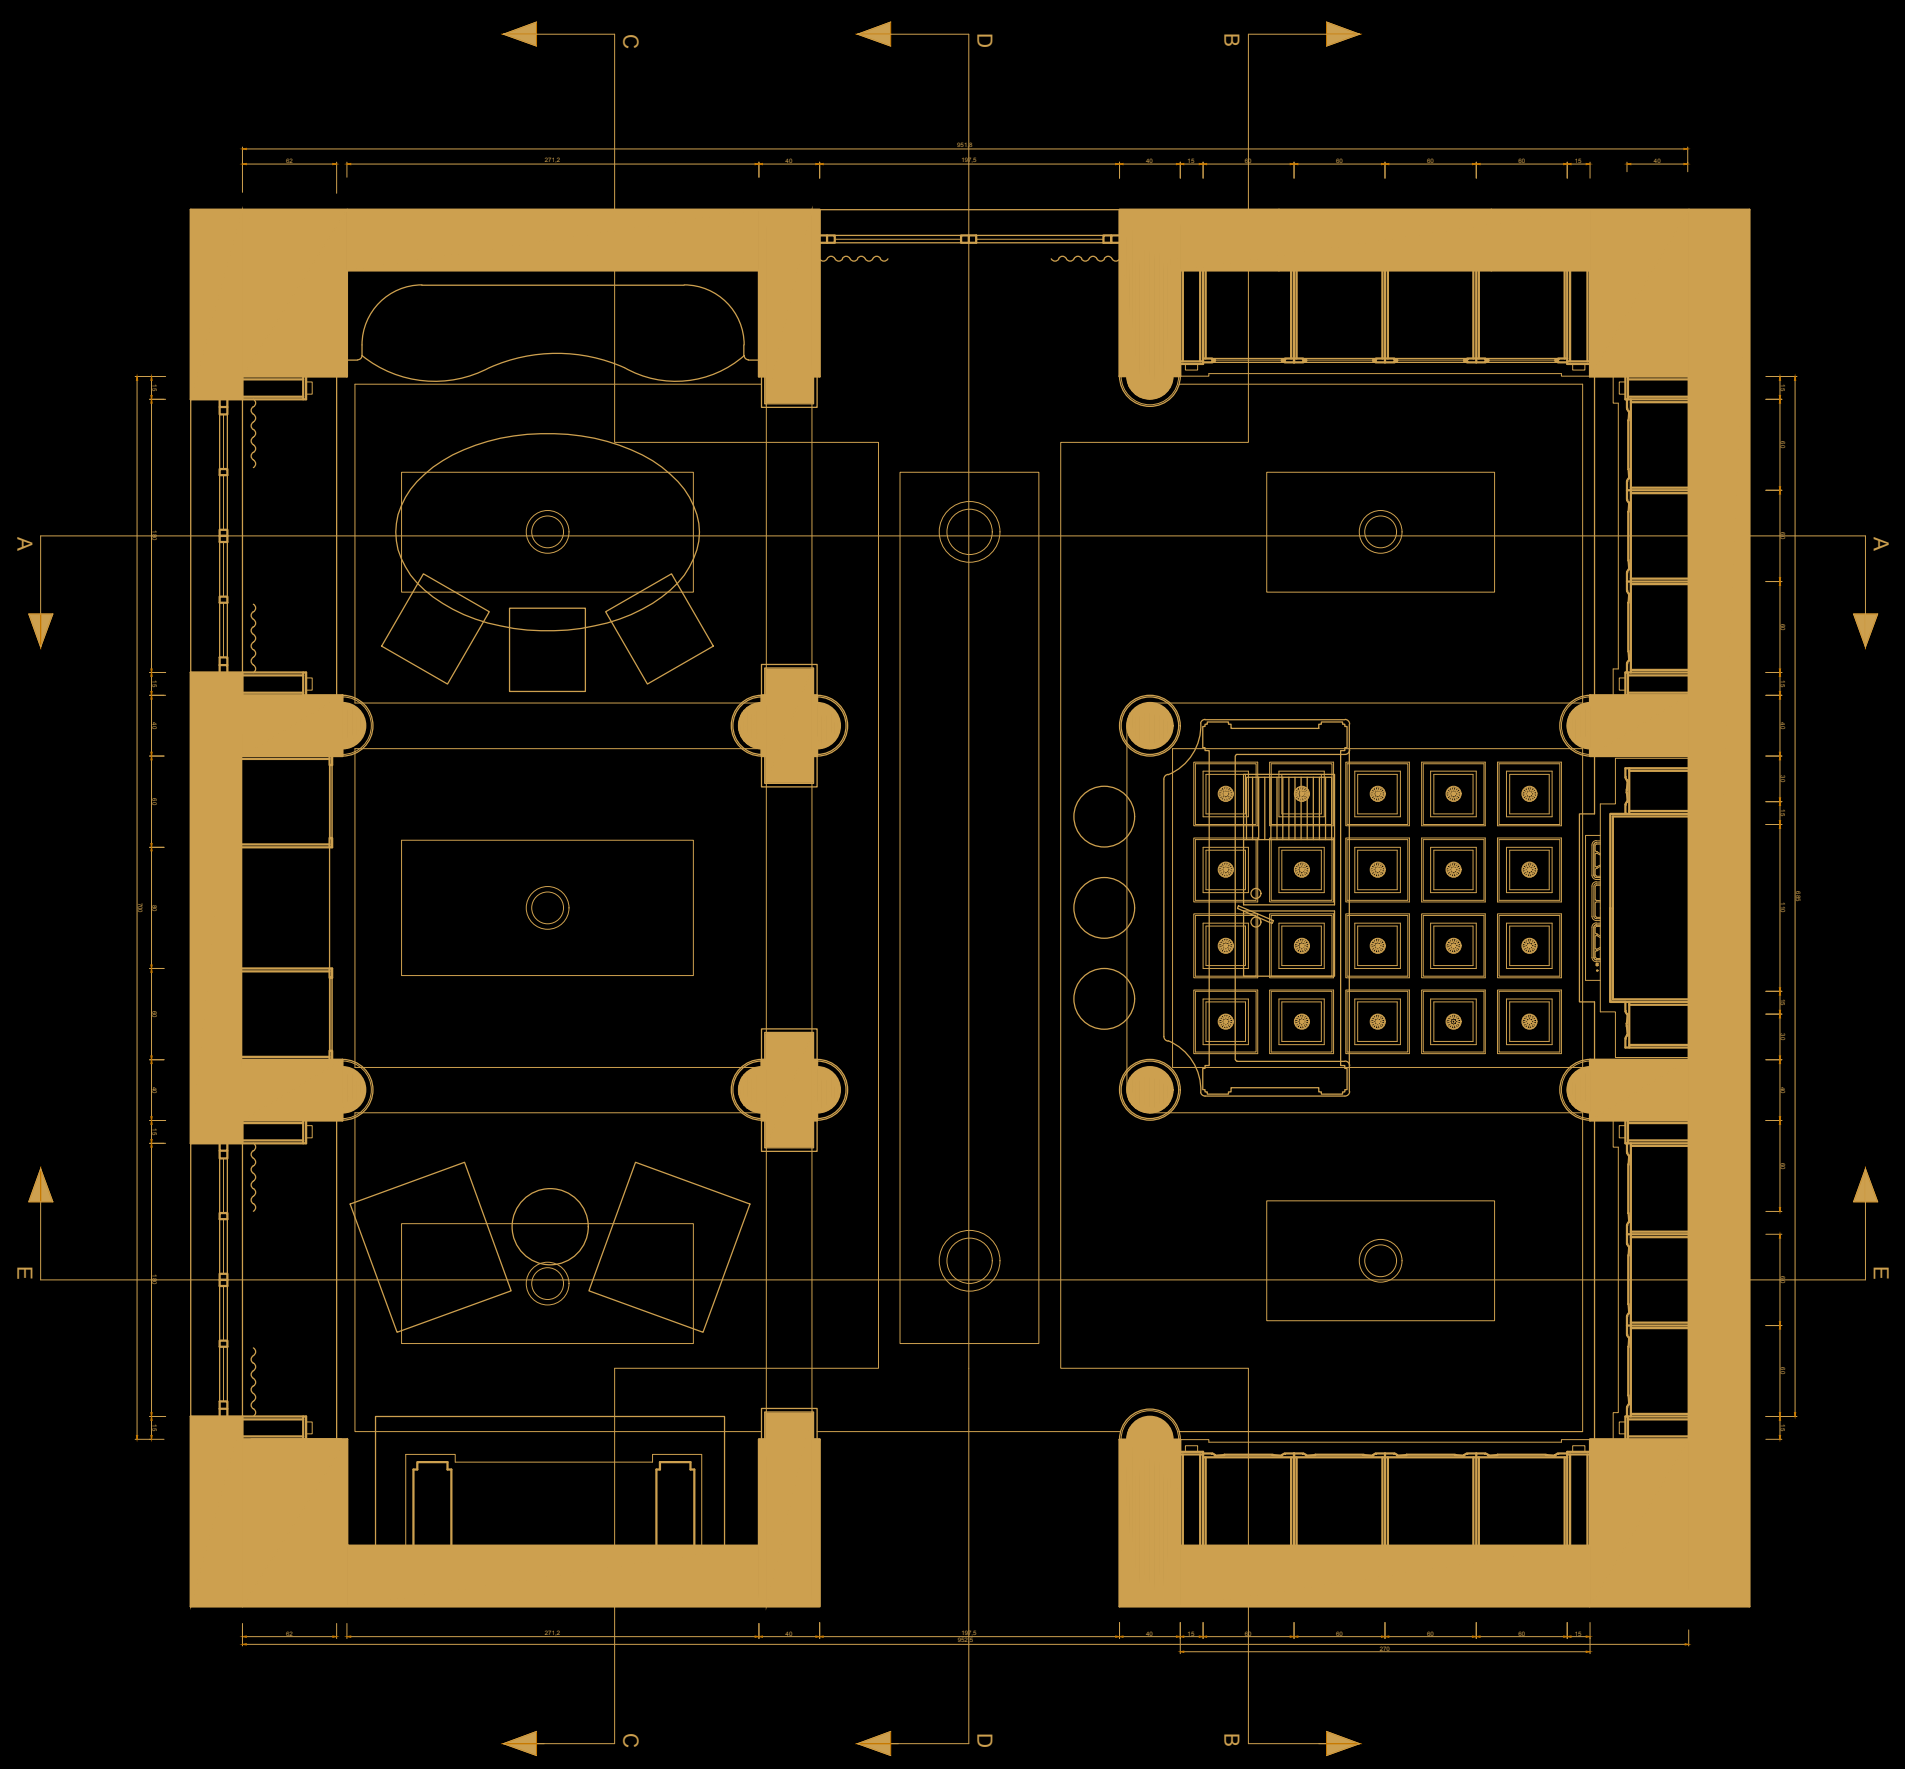

## *Royal*

Between Corinthian columns and stilted arches, it raises the kitchen Royal. The leitmotiv of this kitchen is Nature: in the ivory version, bright floral patterns are depicted in the coffered ceiling and by the wavy wood carvings; the walnut version, just like its tint, is secular and supreme.