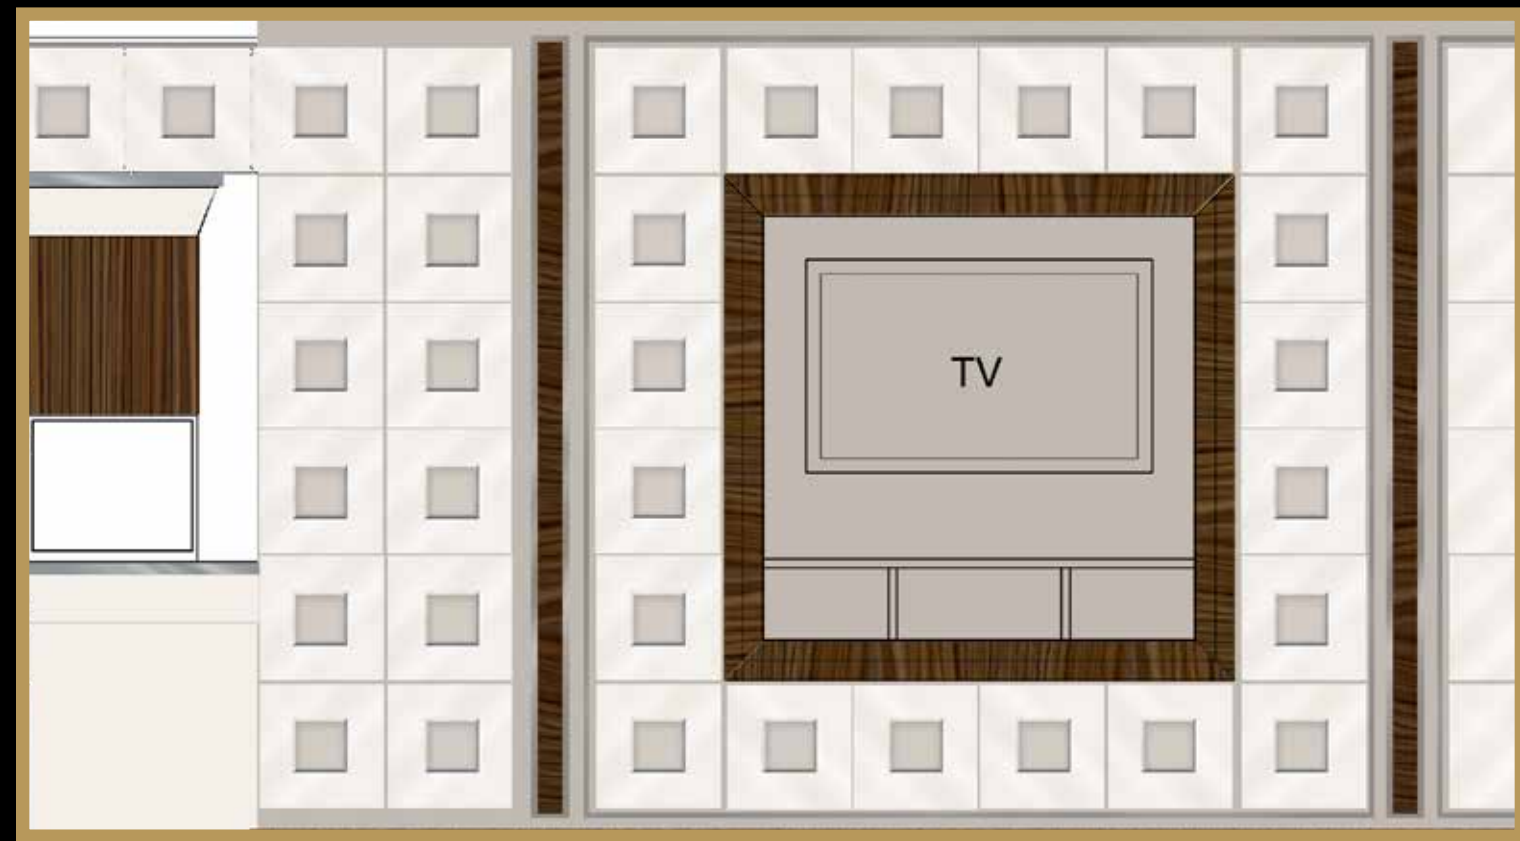

## *Royal*

Between Corinthian columns and stilted arches, it raises the kitchen Royal. The leitmotiv of this kitchen is Nature: in the ivory version, bright floral patterns are depicted in the coffered ceiling and by the wavy wood carvings; the walnut version, just like its tint, is secular and supreme.

# Arrogance

From the Sulawesi island to the skilled hands of Italian artisans, the Makassar ebony is selected for its hardness and subtle grain. This Art Deco masterpiece is more than an amazing experiment of interior design, it is a luxury creation of Italian taste forged by Indonesian tropical sun and heavy rains.