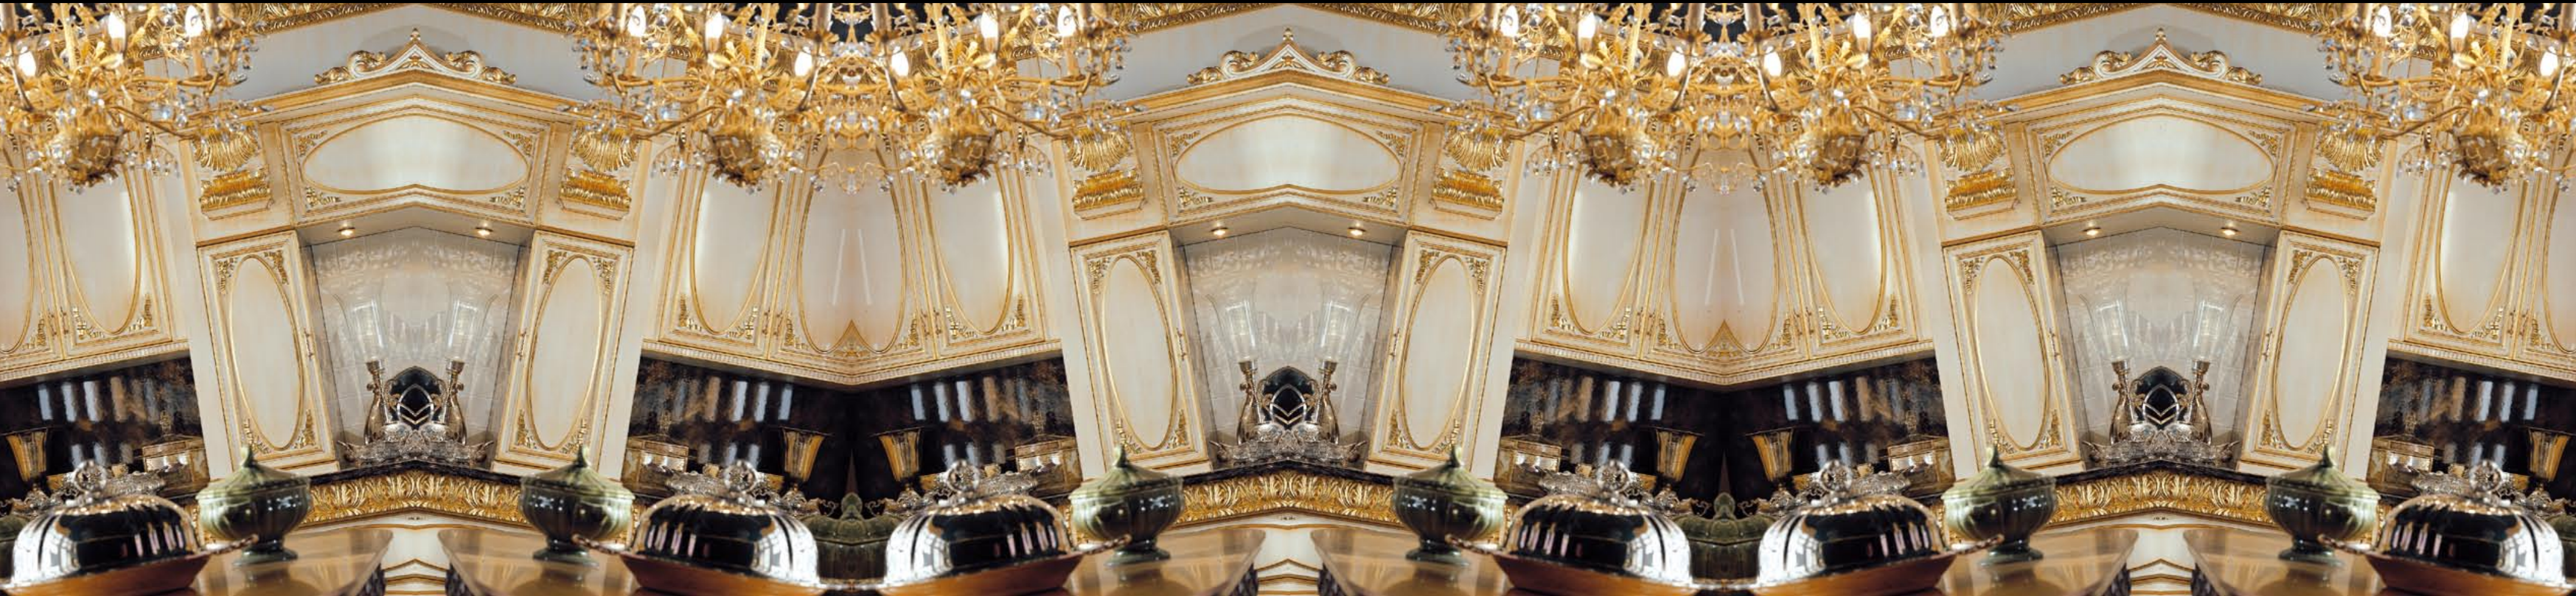

FOUR SEASONS

FOUR SEASONS

FOUR SEASONS

FOSK-14 FOUR LEGS OVAL TABLE - L.180 D.100 H.78
FOSK-15 ARMCHAIR - L.64 D.70 H.114
FOSK-16 CHAIR - L.55 D.65 H.114
ZEN-42 2 SEATER SOFA - L.220 D.105 H.92

FOUR SEASONS