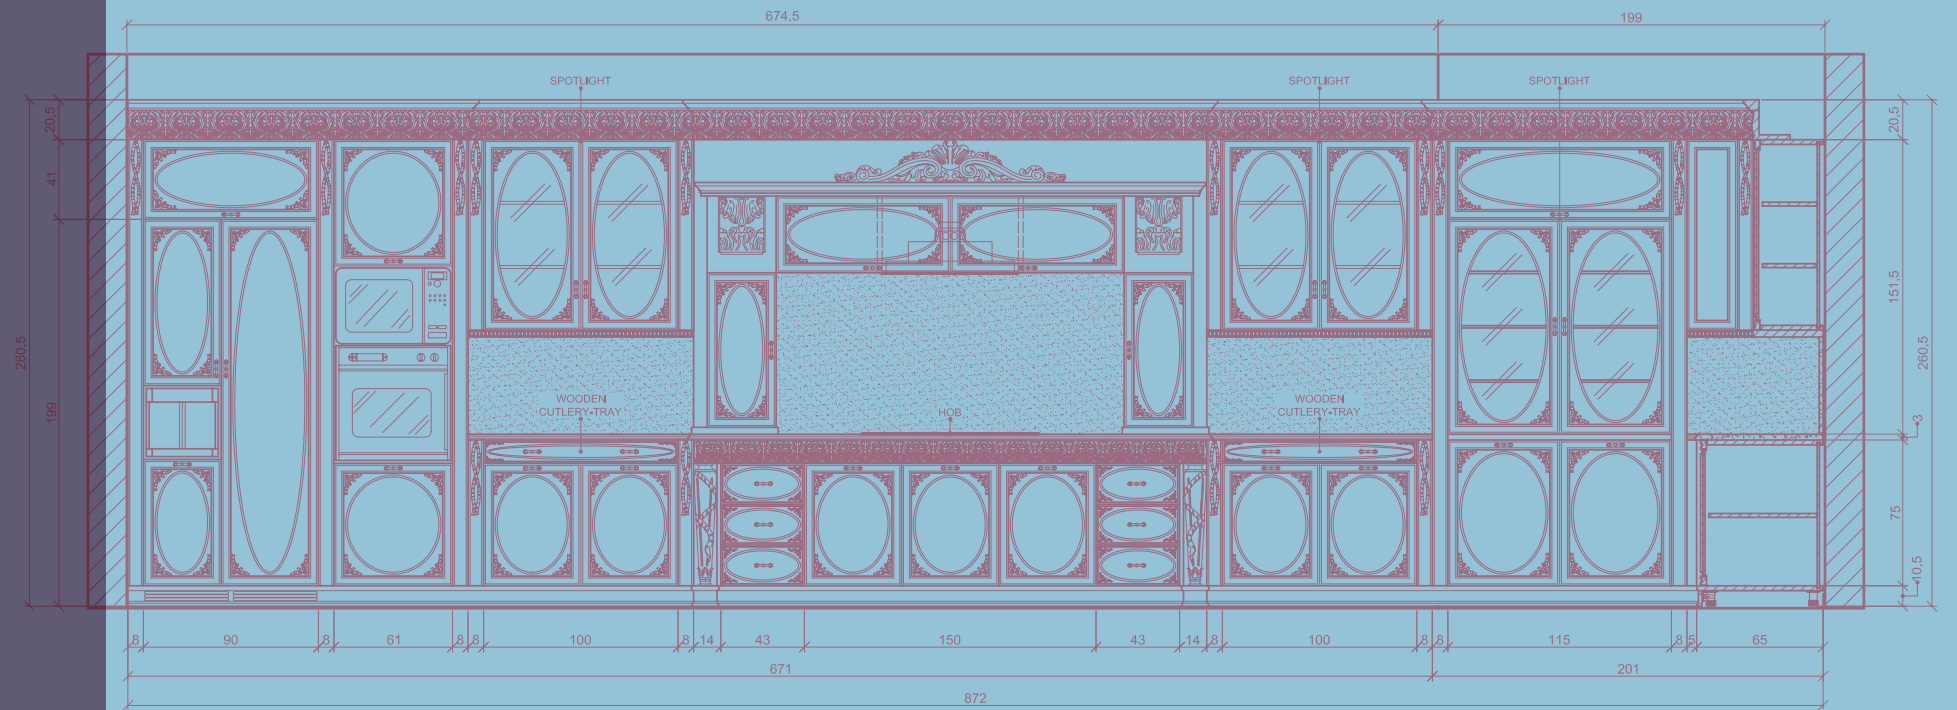

FOUR SEASONS

BLACK AND GOLD