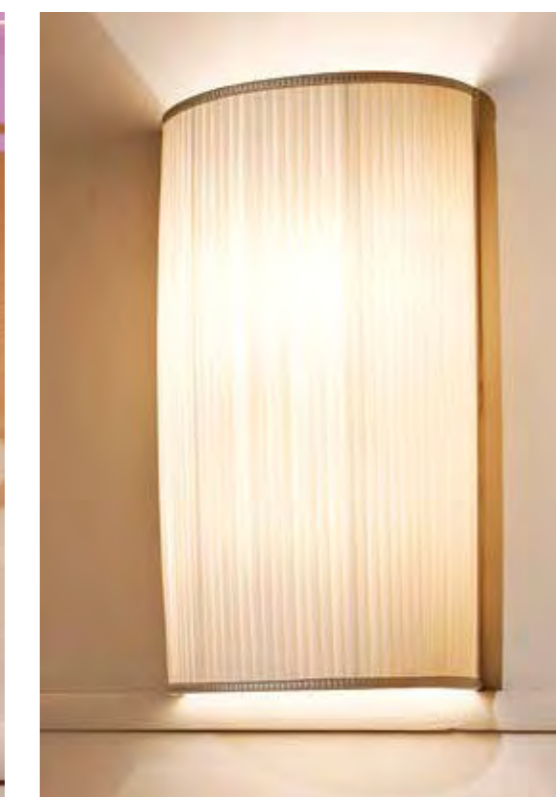

## FIOCCO

\_ Abatjour Fiocco in metallo, finitura in foglia oro, cat. C e paralume in tessuto Luce/37, cat. B, con fiocchi

\_ Fiocco metal table lamp in gold leaf finish cat. C and lampshade in Luce/37 fabric, cat. B, with bows

## ALÌ

\_ Applique Ali con paralume plissé in tessuto, cat. A

\_ Ali wall lamp with lampshade in pleated fabric, cat. A

\_ Specchiera Prince in legno, finitura neve, cat. B

\_ Prince mirror in wood, snow finish, cat. B