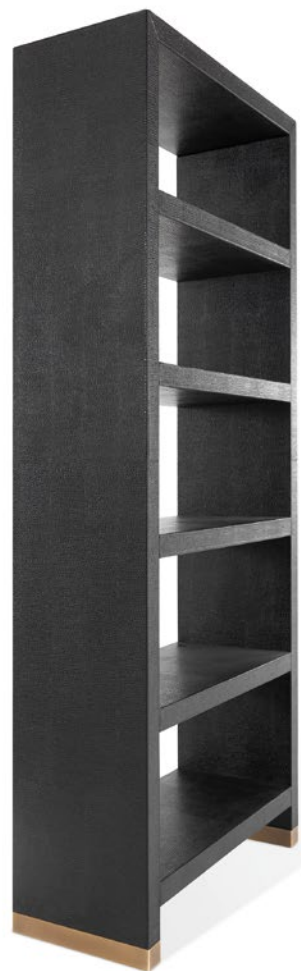

L 205 D 86 H 121

MELVIN
Armchair

Structure in beech wood and foam. Upholstery in fabric 14.30. Legs in black lacquered finishing.
L 84 D 90 H 85

NORMA
Armchair

Structure in beech wood and foam. Upholstery in fabric 16.02. Legs in black lacquered finishing with polished brass casters.
L 75 D 66 H 80