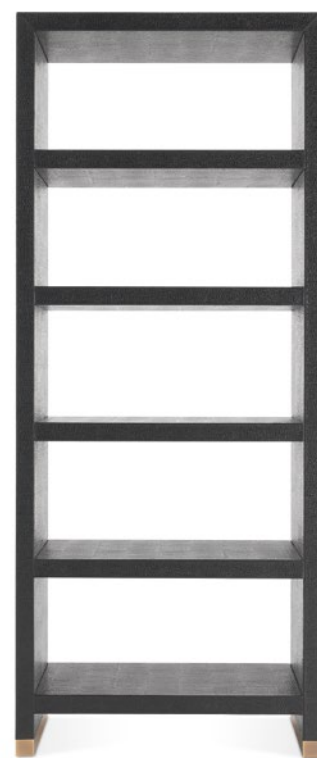

L 205 D 86 H 121

MELVIN
Armchair

Structure in beech wood and foam. Upholstery in fabric 14.30. Legs in black lacquered finishing.
L 84 D 90 H 85

NORMA
Armchair

Structure in beech wood and foam. Upholstery in fabric 16.02. Legs in black lacquered finishing with polished brass casters.
L 75 D 66 H 80