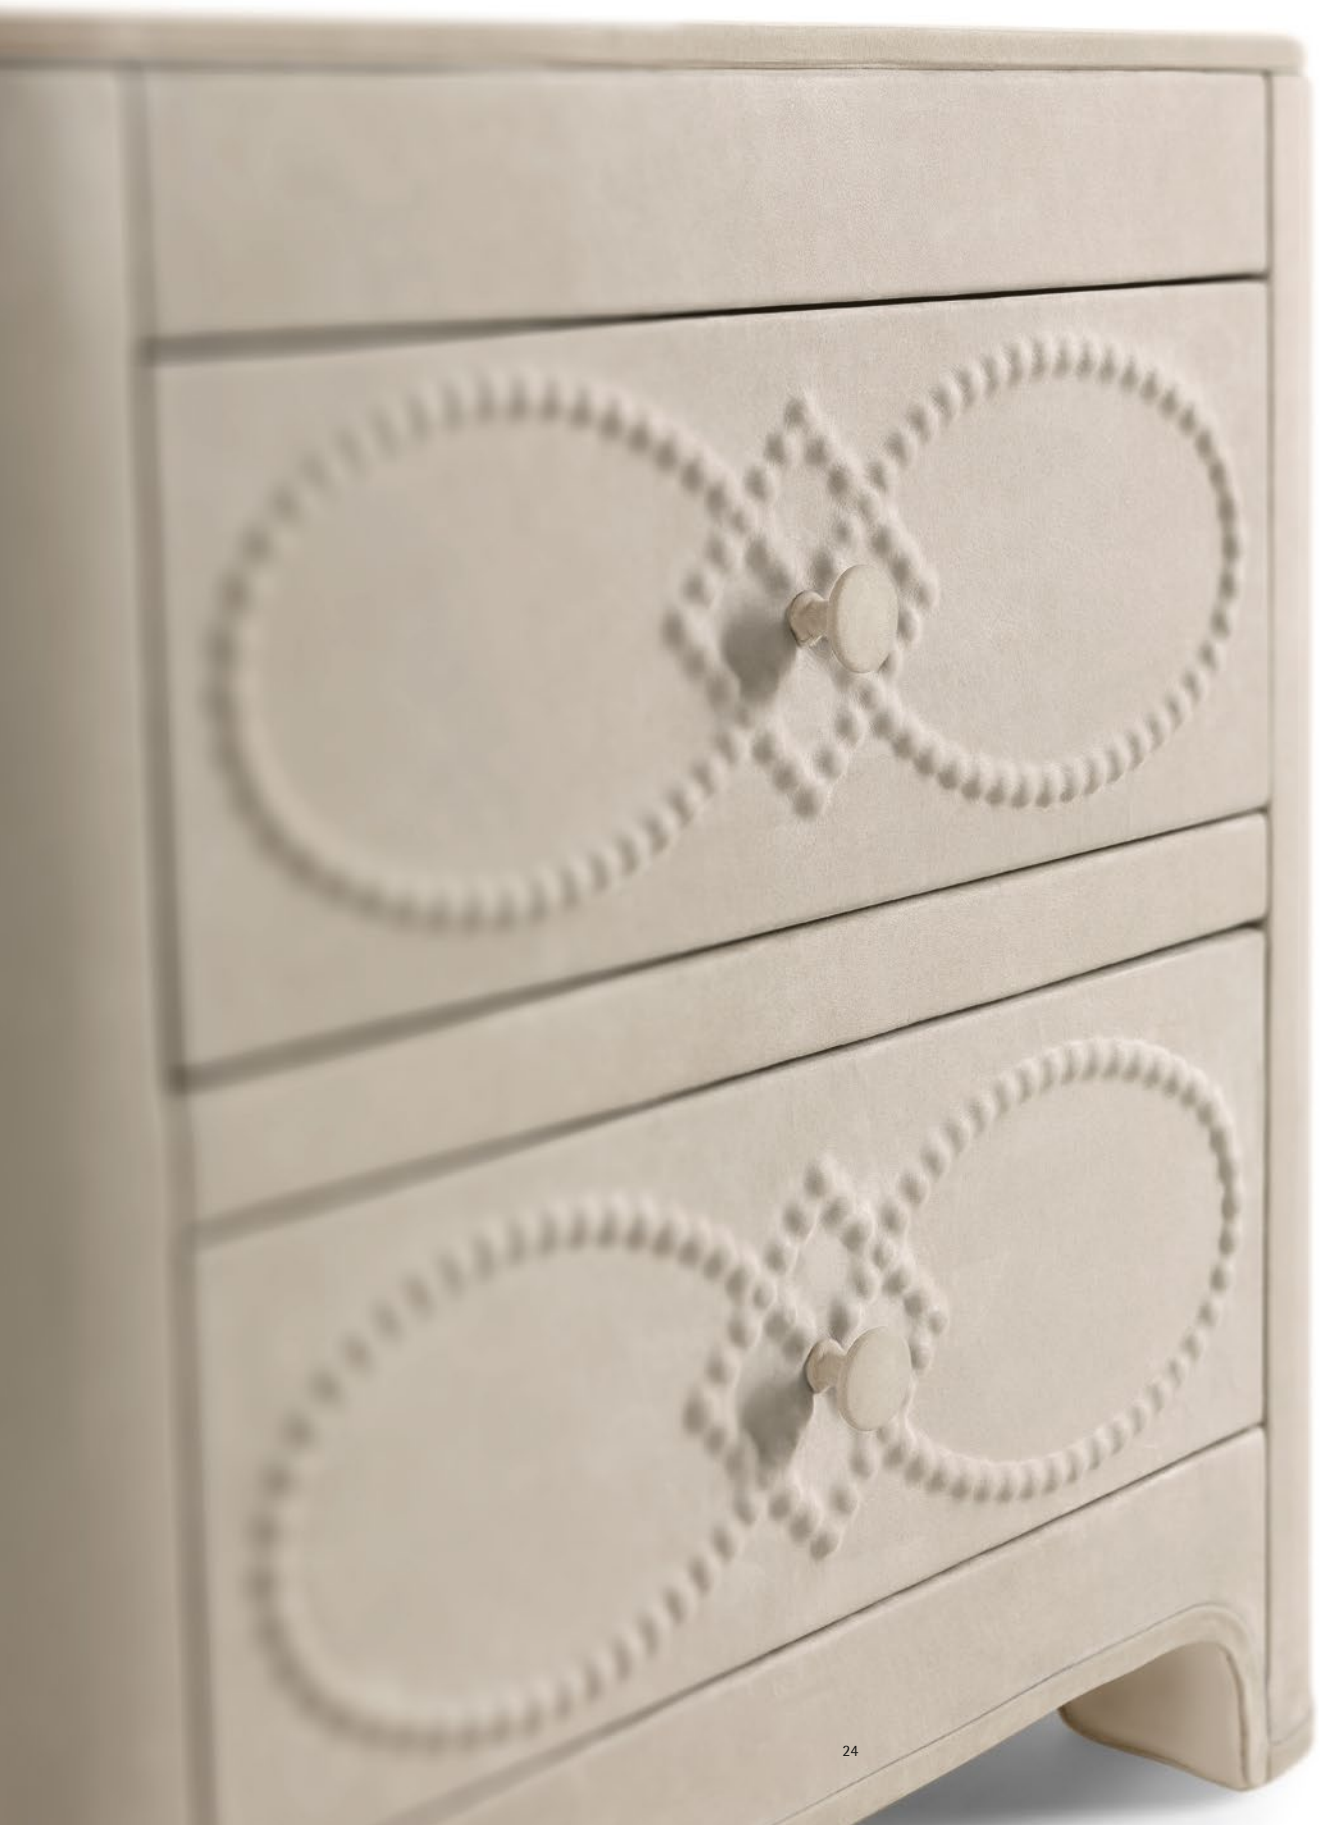

INFINITY
Night table

Structure in multi-layer poplar.
Outside covered in leather L.08.01.
2 drawers. Glass top.

L 66 D 41 H 65