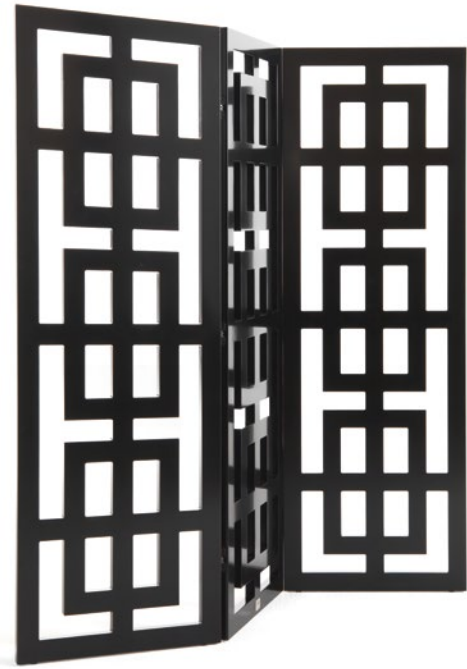

ARLES
Screen
Structure in wood.
Black lacquered finishing.
L 180 D 3 H 180