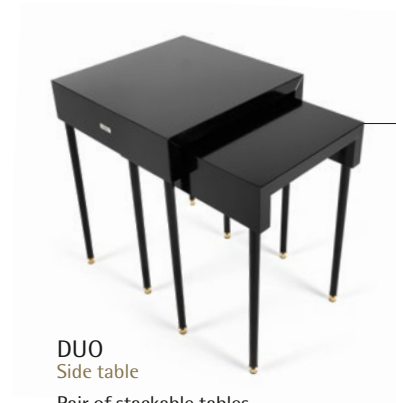

ARLES
Screen
Structure in wood.
Black lacquered finishing.
L 180 D 3 H 180

SALLY
Table lamp
Structure in brass.
Bronze finishing.
ø 22 H 36

MAX
Side table
Structure in lime wood.
Black lacquered finishing
or mahogany finishing.
70 D 46 H 73,5

DUO

Side table

Pair of stackable tables
in beech wood. Black
lacquered finishing.

L 50 D 50 H 65
L 40 D 50 H 60

FLAIR
Modular sofa

MIKI
Armchair with
foot-rest

MINI
Pouf

JESSE
Bookcase