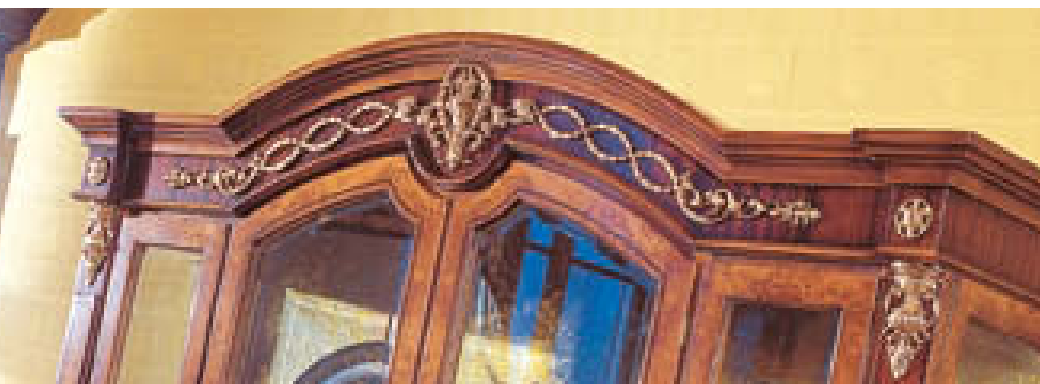

BO 379 Round table
(ø cm.150 x H.75)

BO 380 lazy susan
(ø cm.75)

BO 373 Vetrine 2 doors
(cm.126 x 52 x H.212)

BO 382 Dining chair
(cm.50 x 48 x H.110)

BO 381 Dining armchair
(cm.57 x 53 x H.110)

JA 88 Little lamp
(øcm.35 x H.45)

BO 372 Glass cupboard 4 doors
(cm.182 x 52 x H.225)
Porcelain accessories
by Dustin Collection

*The splendor of bright poplar
bribe, ebony, rosewood and
brass. The sideboard takes up
its own place in the dining
room. The large mirror put
above the sideboard acts like
a crown an emphasizes the
fact that this furniture is the
most precious piece of this
collection.*